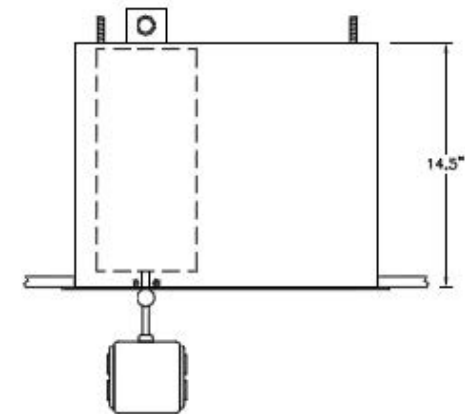

750 Garcia Ave, Pittsburg
CA 94565
+1.925.427.7800
HSIheadwalls.com

Electrical Cord Reel Overhead Reel

The Cord Reels are designed for use where overhead connection and concealed retracting of the cord is desired.

Description	Part Number
Single Electrical Reel	298058
Dual Electrical Reel	298059
Reel Only	290351

SIDE VIEW

Features/Specifications:

- Heavy-duty cables to accommodate 20A 120 volt service
- 15ft of 12AWG/3 conductor cable with Hospital Grade, duplex, electrical receptacles.
- The backbox is constructed of 14ga. steel and has a baked enamel finish.
- 18" W x 18" D x 14.5" H