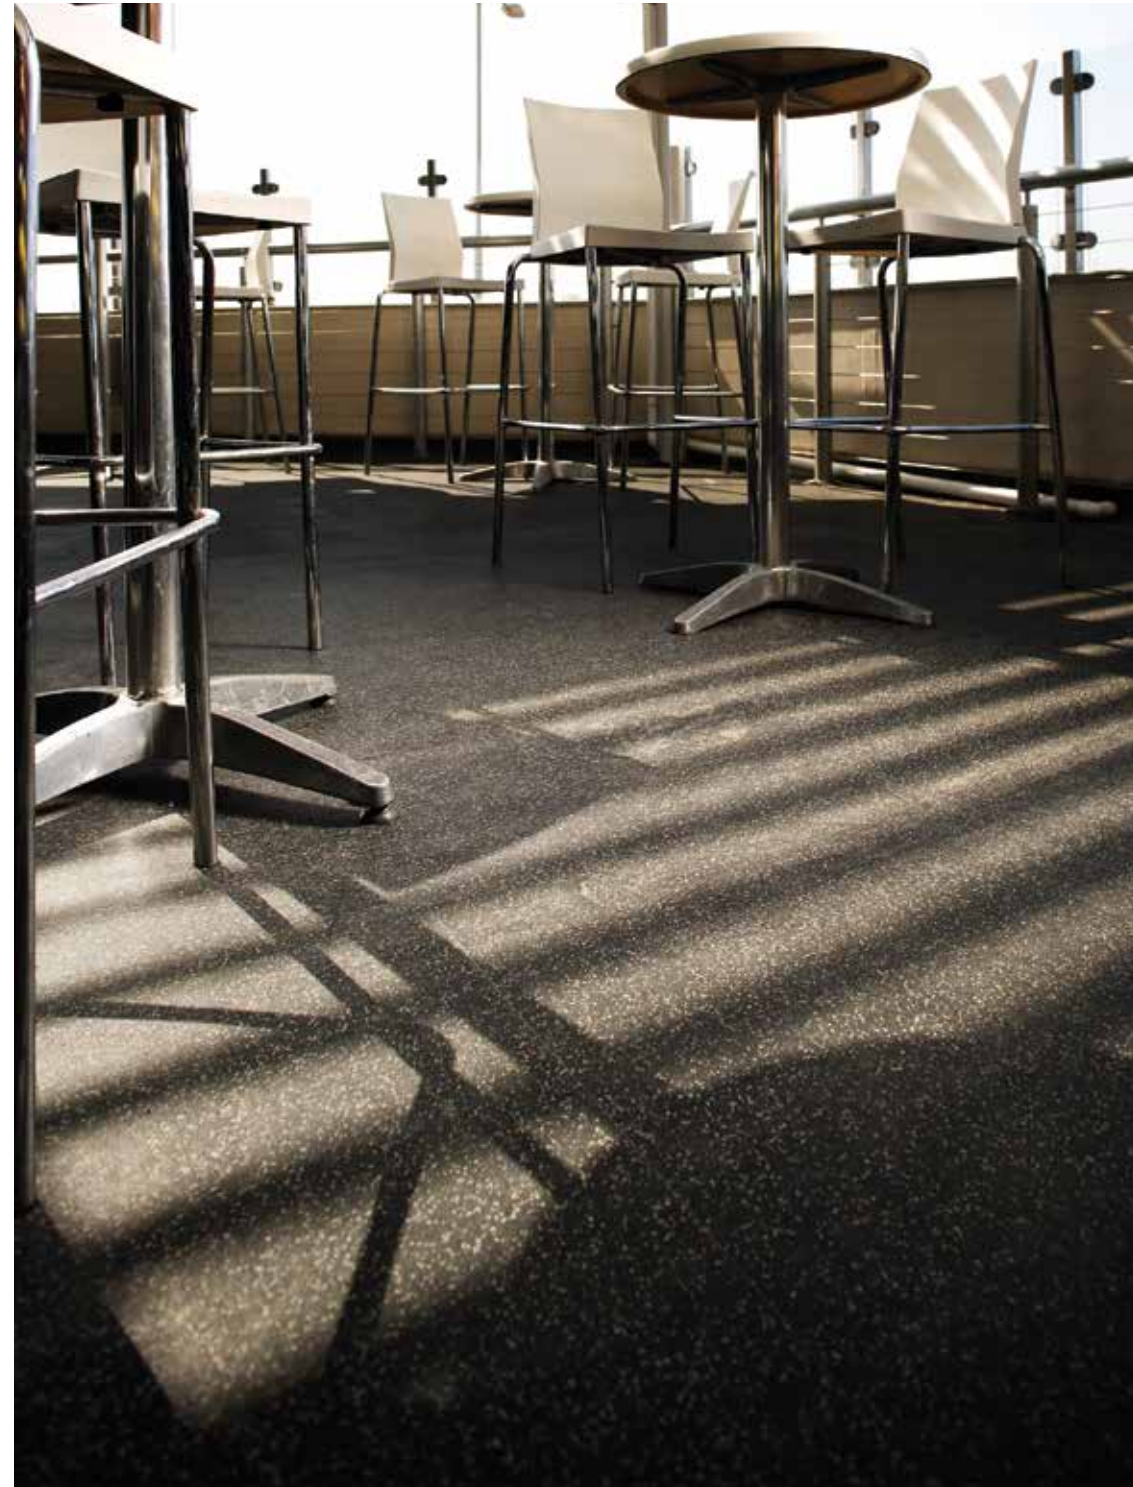

Blue*

Blue/Grey*

Green*

Grey

Red*

Yellow*

This recycled rubber flooring is taking the industry by storm. This hard-wearing rubber floorcovering is designed to handle bustling retail and leisure installation with ease.

Product Information

Sportec is produced from 85% recycled car tyres and is a compact 4mm thick product. This soundproof, non-slip and easily-cleanable floorcovering is comfortable underfoot and offers excellent insulation.

Sportec is available in 6 colourways featuring funky chips of bright red, blue, green, yellow or grey or a mix of blue and grey.

Extended Specifications

Construction	Fine recycled rubber granules and EPDM colour granules
Application	Heavy Commercial
Overall Thickness	4mm (±0.3mm)
Total Mass	±4.2kg/m ²
Width	1.5m (±1.5%)
Fire Resistance	B2 (EN 13501-1)
Electrostatic Propensity	0.5kV (DIN EN 1815 1995-06)
Impact Sound Reduction	17dB (at 6mm) (DIN ISO 140-8: 1993-03)