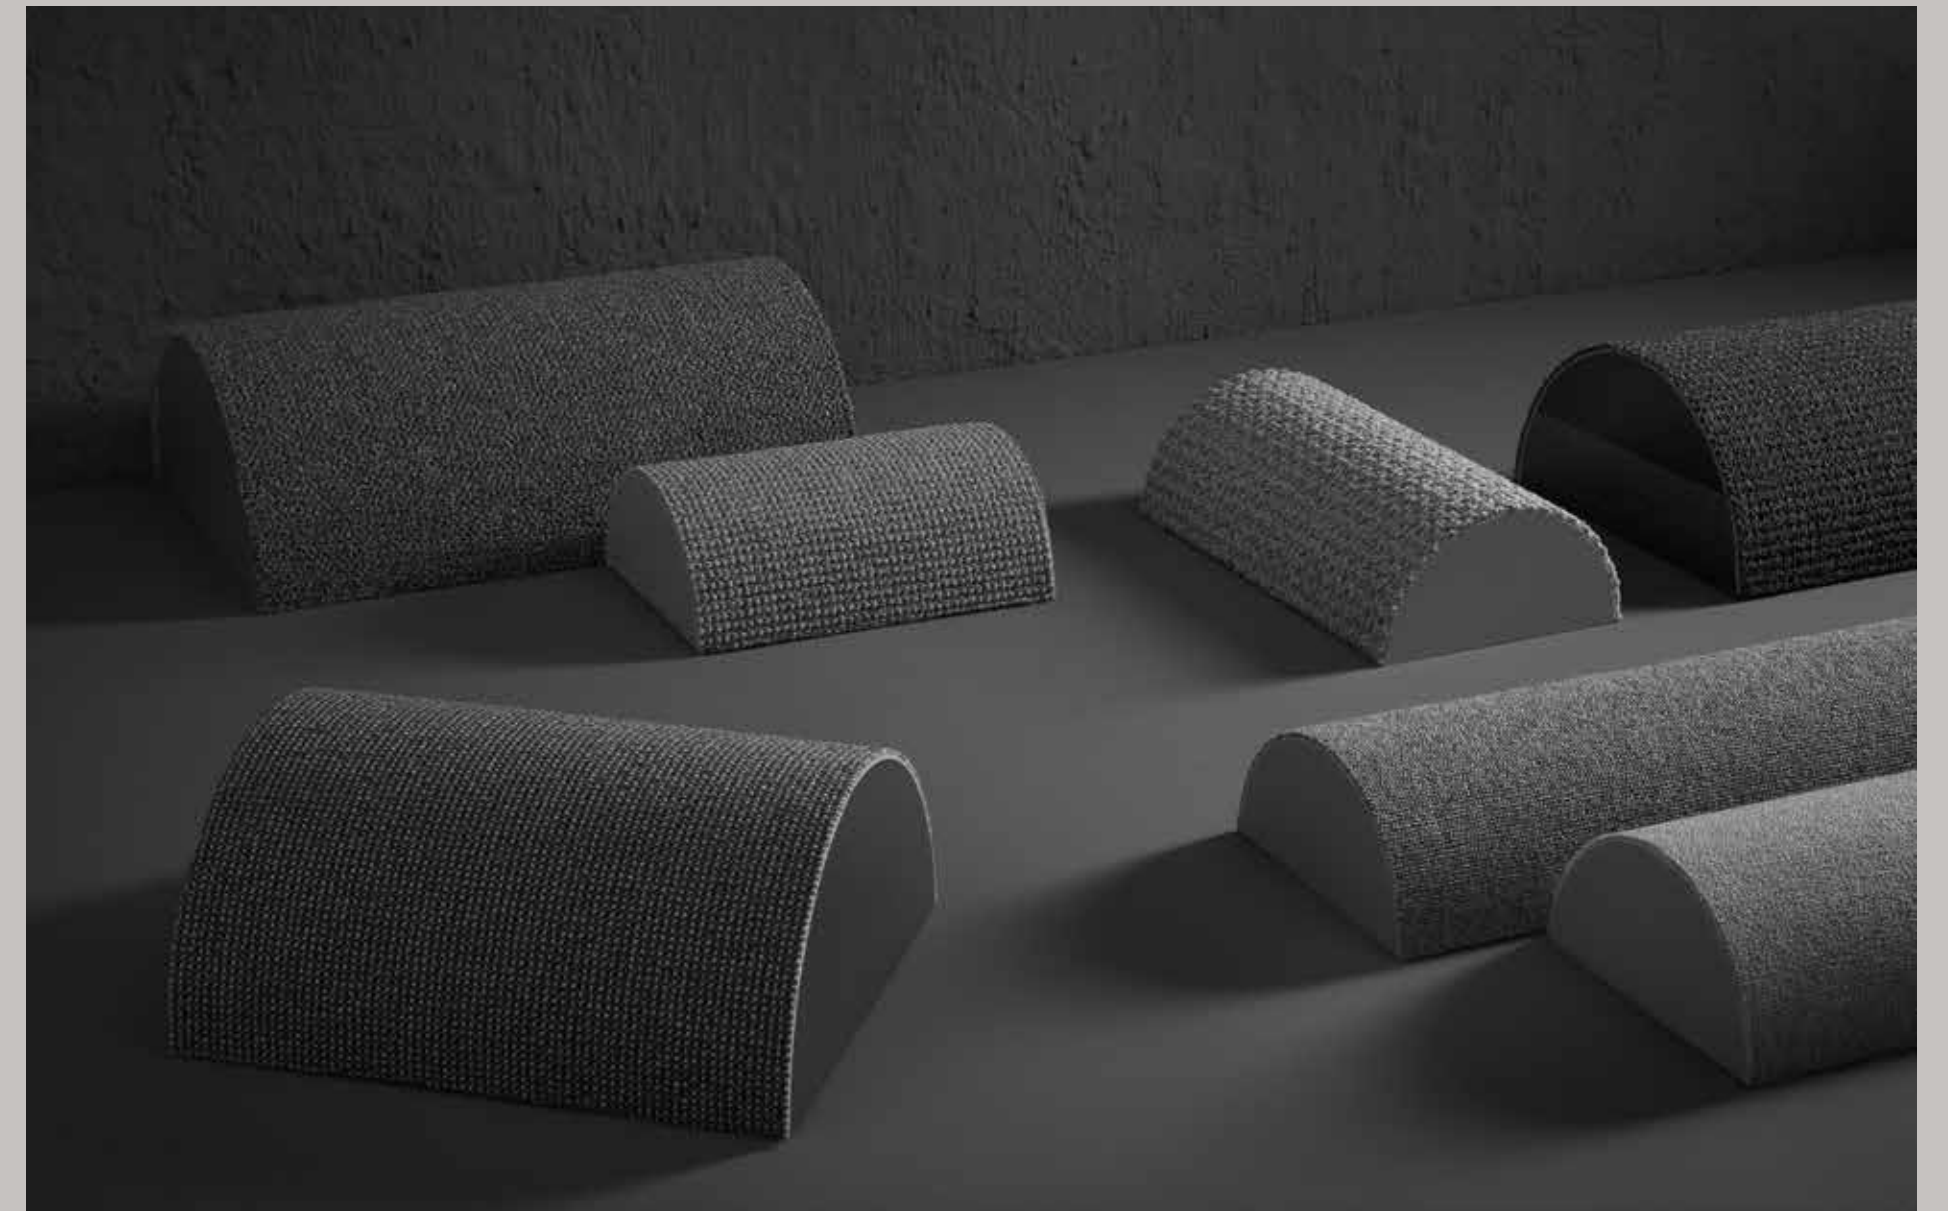

B.

01

Living Matter
The Texture Collection

This tactile collection of seven loop pile carpets ushers in subtle luxury to everyday life. With comfort at the fore, shoes will always be kicked off at the door in order to fully experience the sumptuous textures underfoot.

Finding beauty in simplicity and offering comfort through contact, Living Matter is a tactile collection of loop pile carpets that will soften your home.

Co-Exist.

Hard-wearing and practical, Belgotex's textured loop pile carpet allows for different décor trends, mismatched furniture and items you've curated over time to live together in harmony.