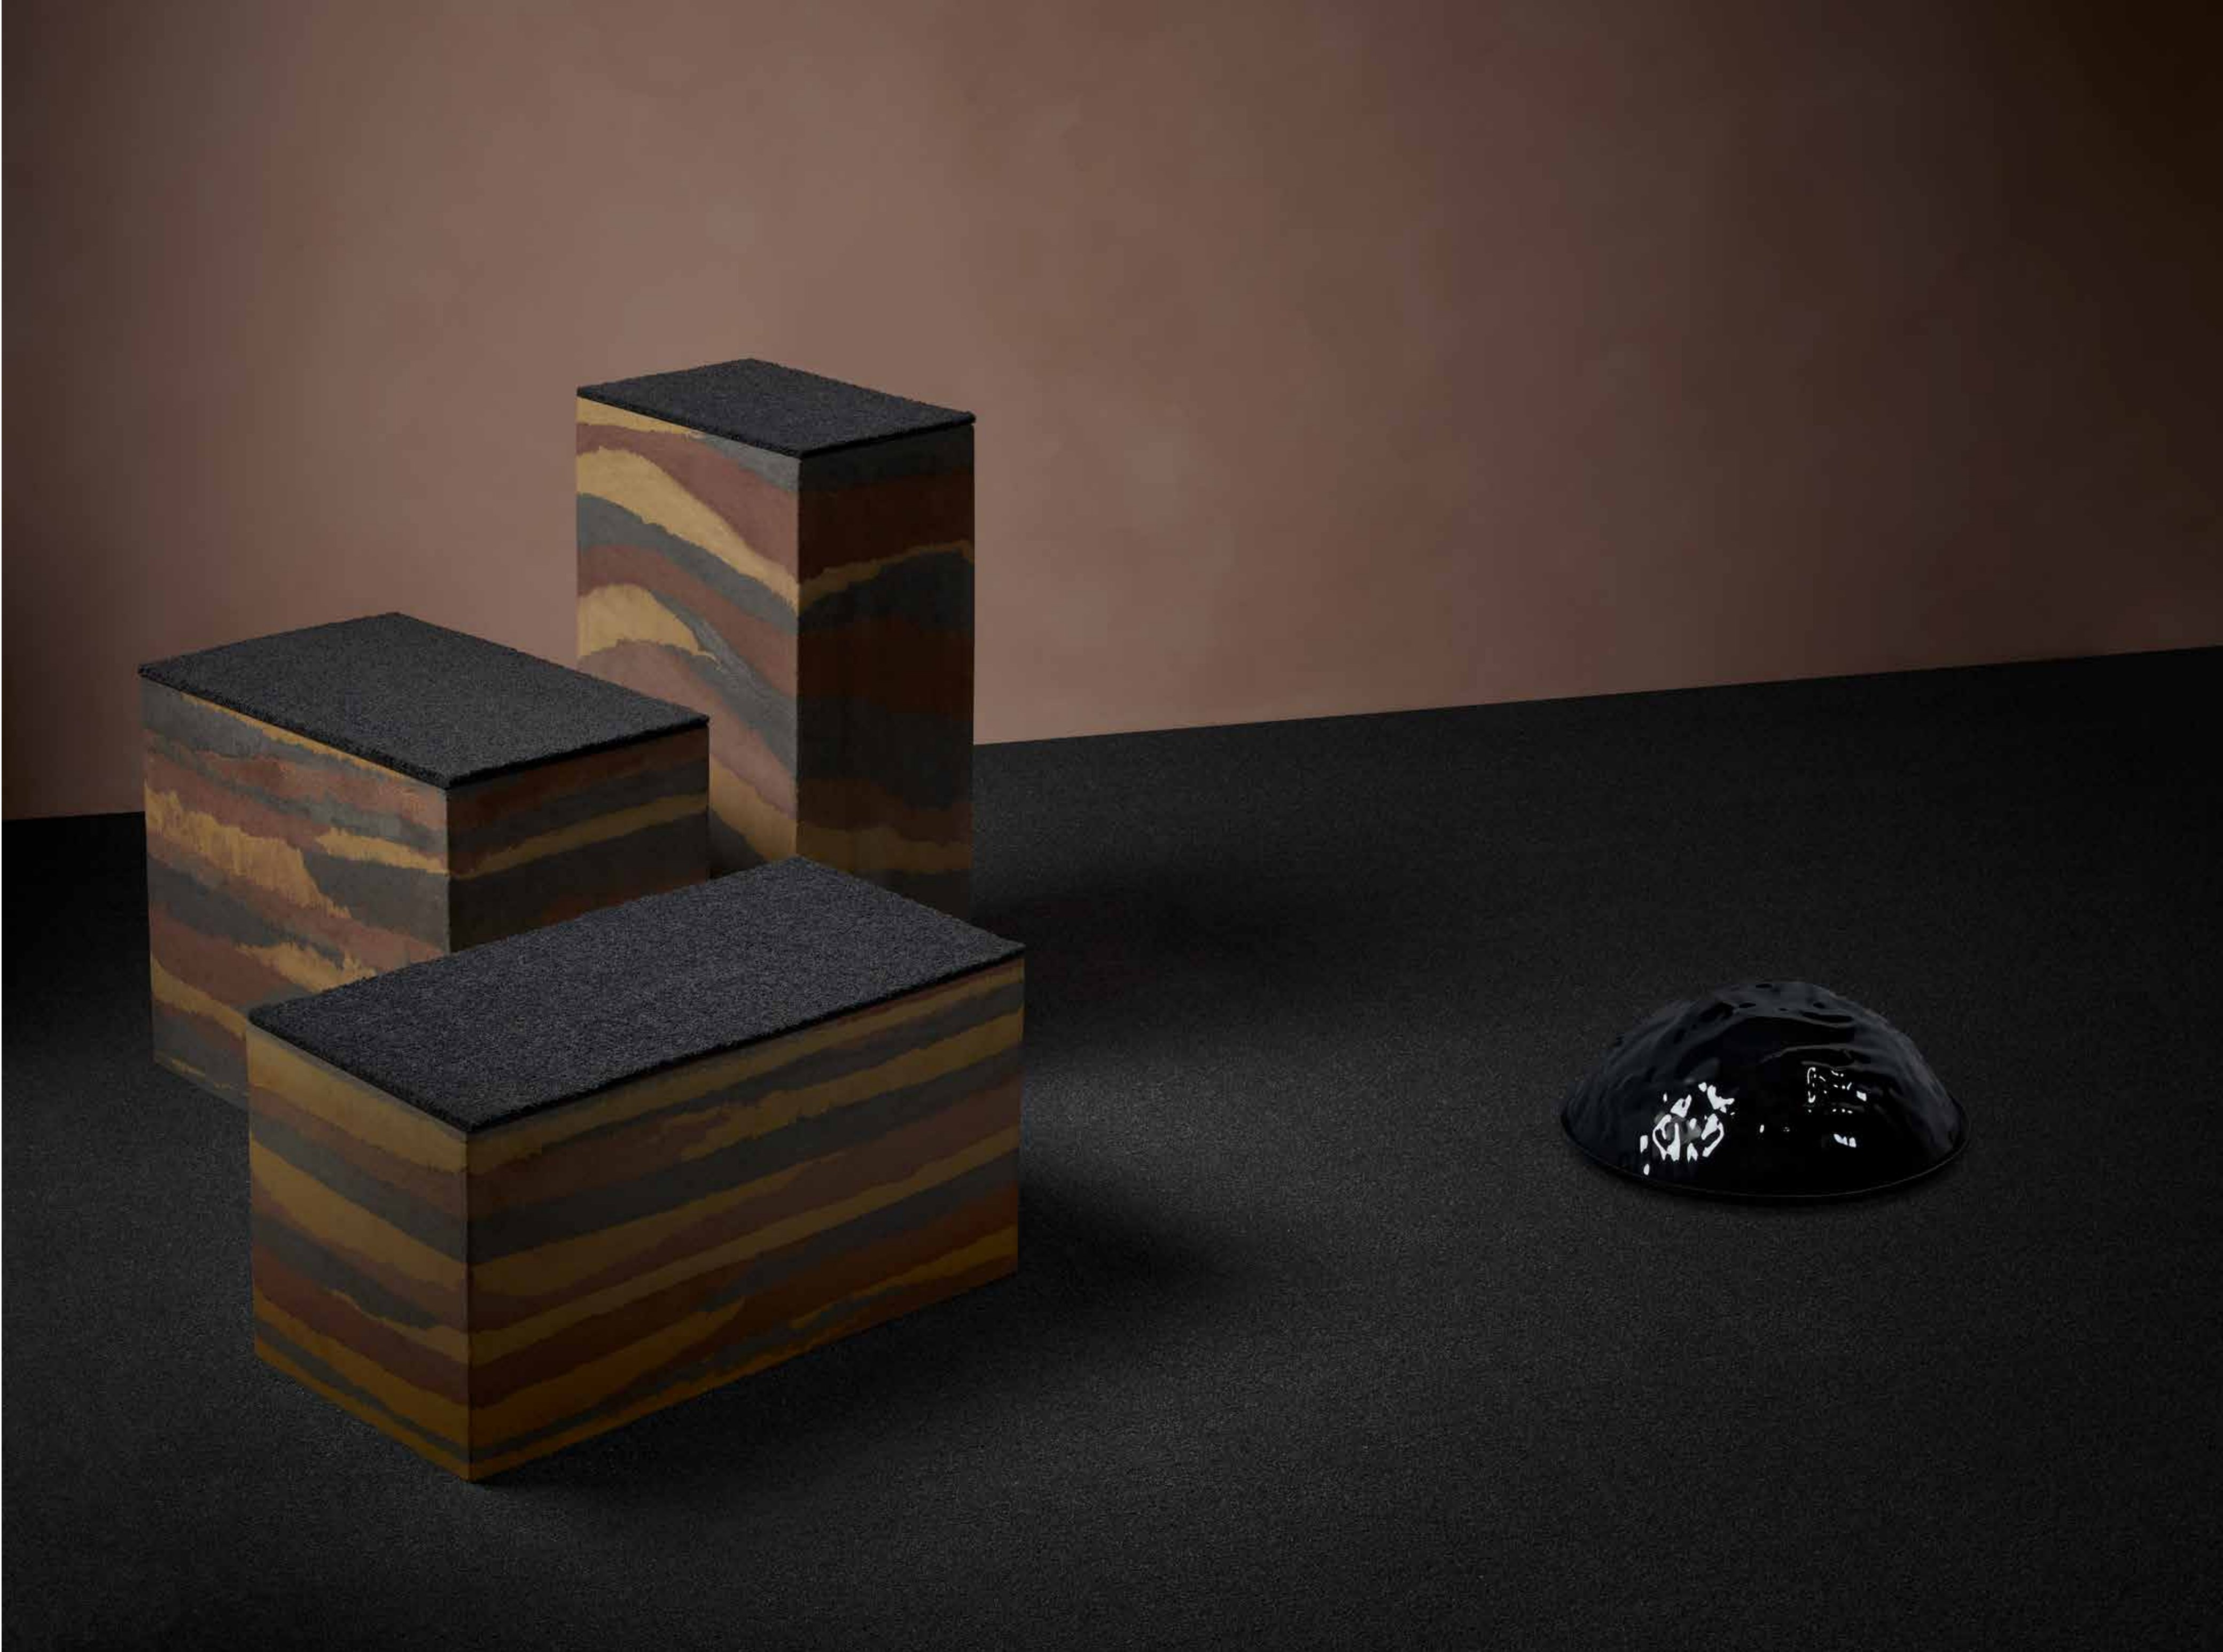

Plunged

Sink In

Totality

Inclusive.

Best suited to the areas of your home you spend the most time in, this range is available in colourways that won't omit any part of your distinct style and will instead add another layer to the texture of your life.