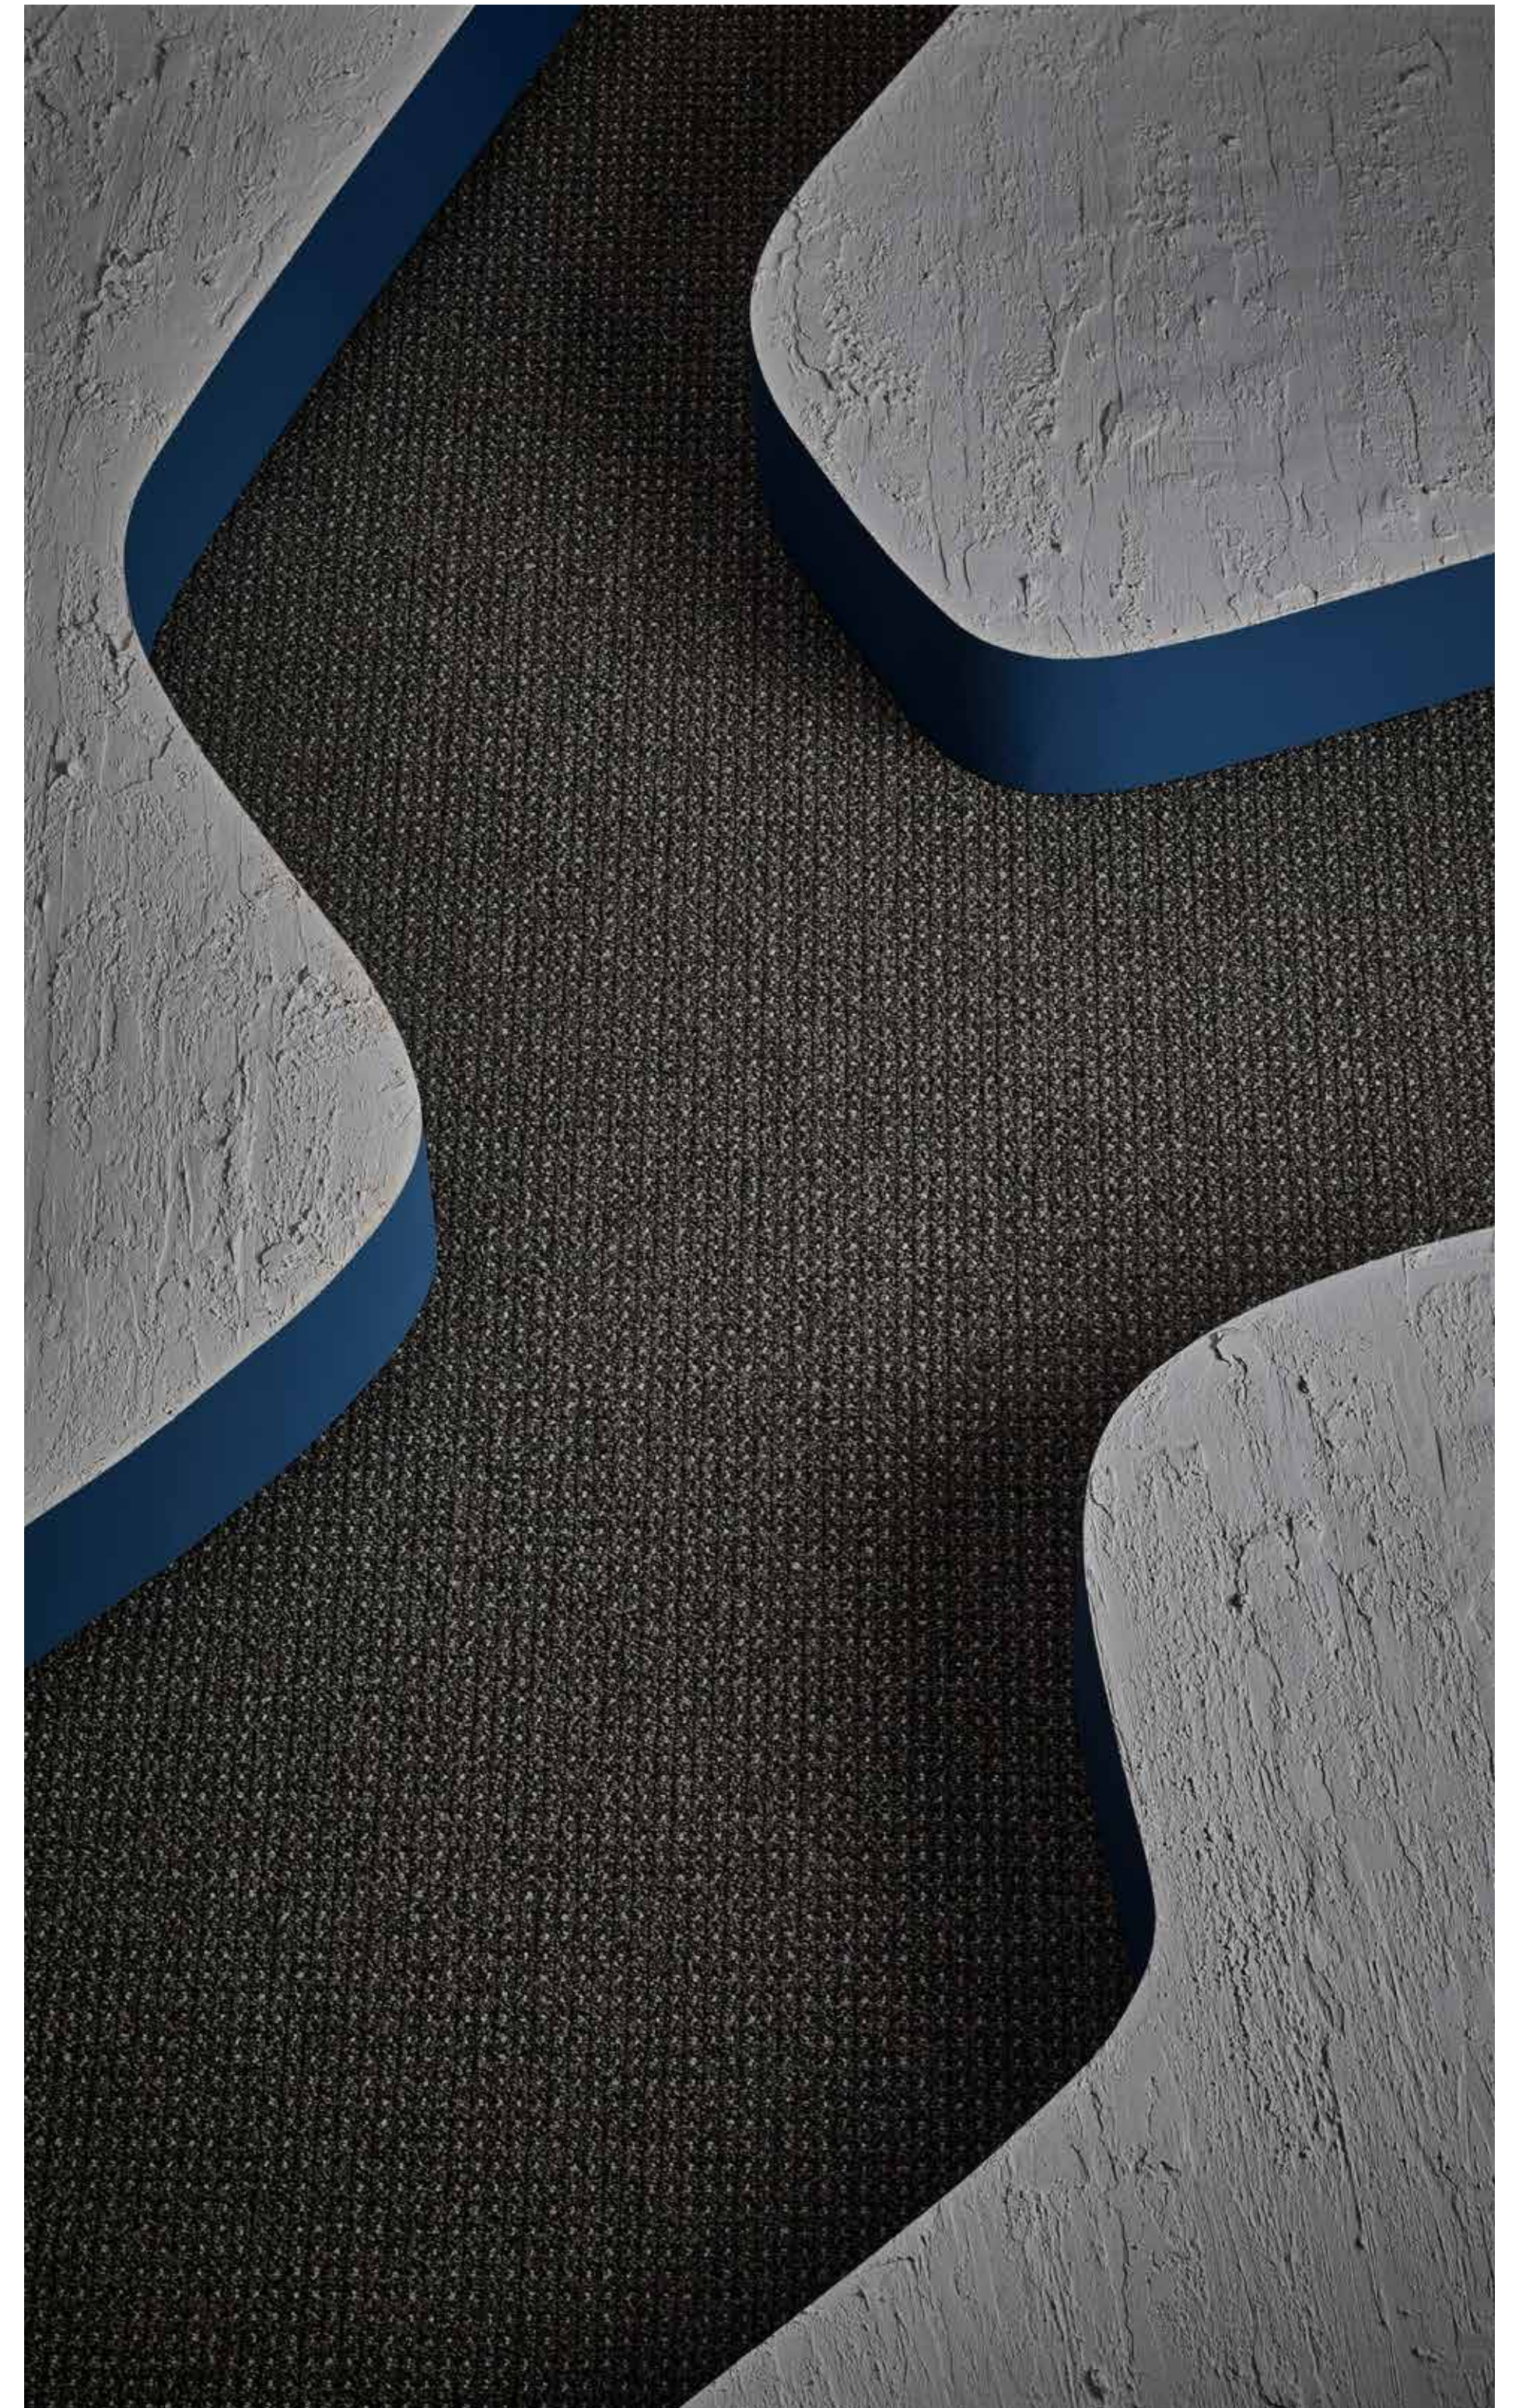

Co-Exist.

Hard-wearing and practical, Belgotex's textured loop pile carpet allows for different décor trends, mismatched furniture and items you've curated over time to live together in harmony.

Product Colourways

Extended Specifications

Use Classification	Heavy Residential
Construction	Textured Hi Low Loop Pile
Product Description	Heavy Residential PP Loop Pile Broadloom
Yarn Type	Stainproof Miracle Fibre (Polypropylene)
Total Thickness	± 8mm
Standard Width	4m
VOC Tested	Pass

NOTE: Carpet protector mats are necessary where castor wheels are used.

Living Matter: Co-Exist - Seamless Speckle