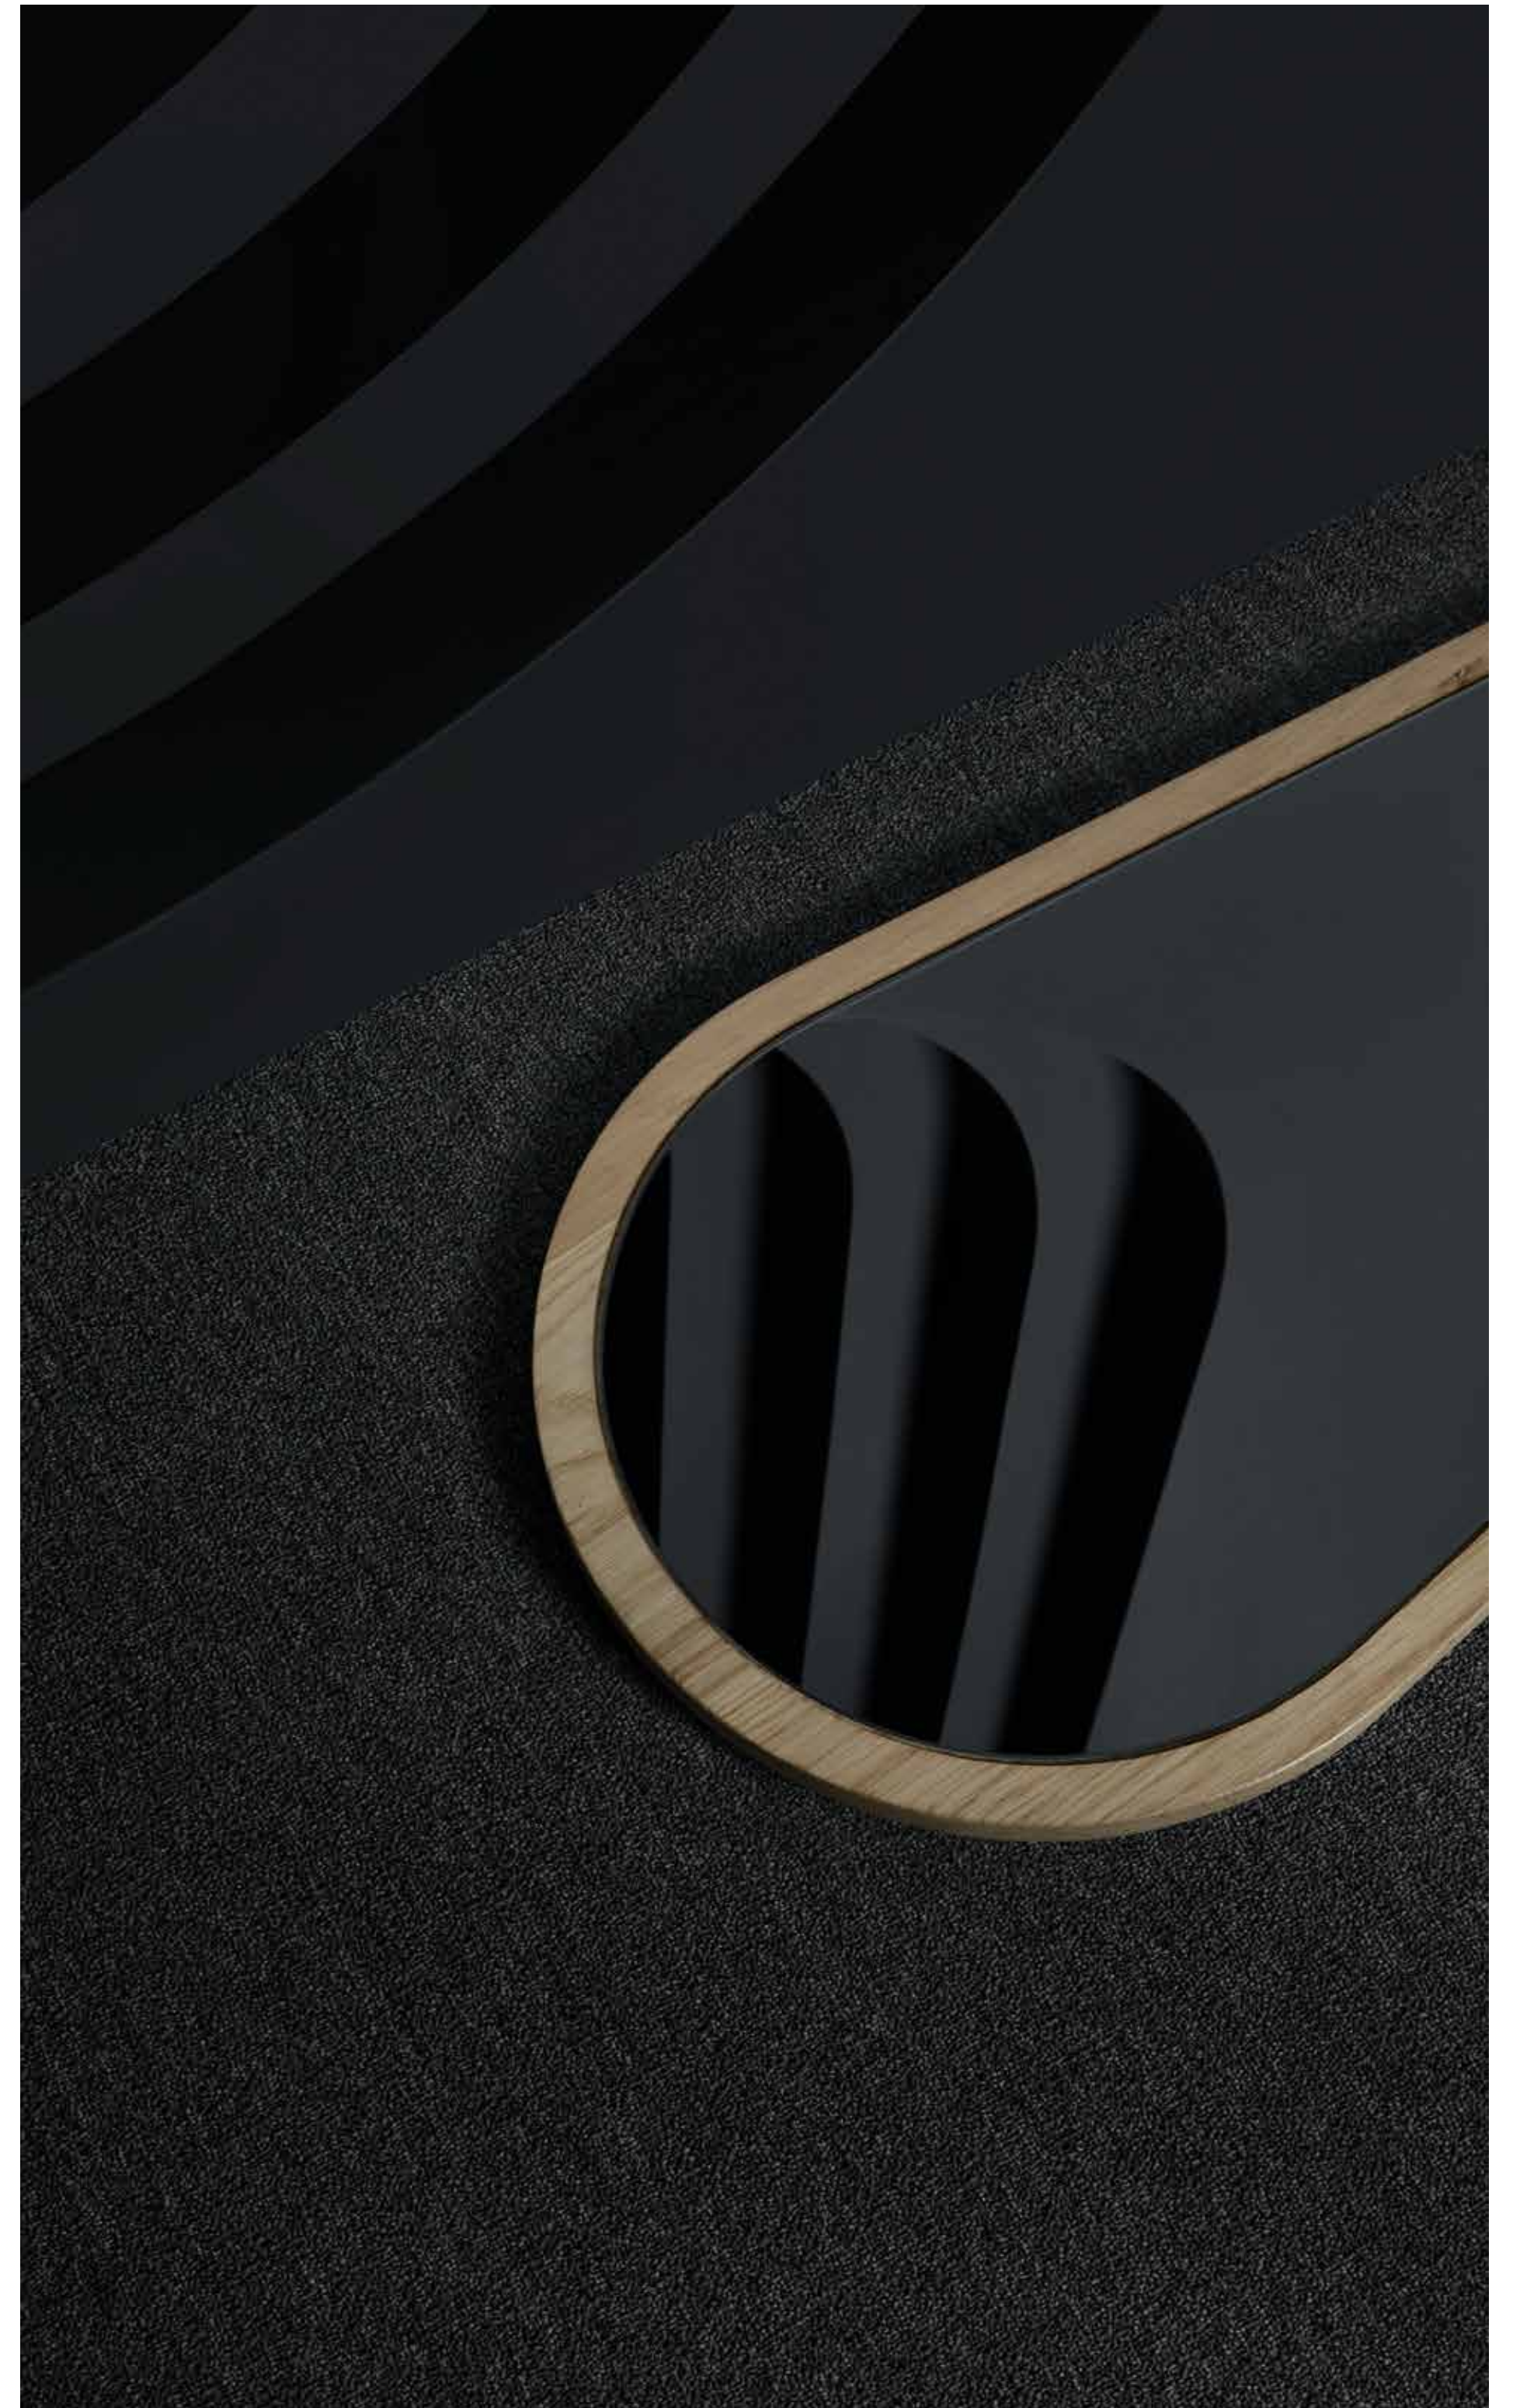

Living Matter: Influence - Daily Impact