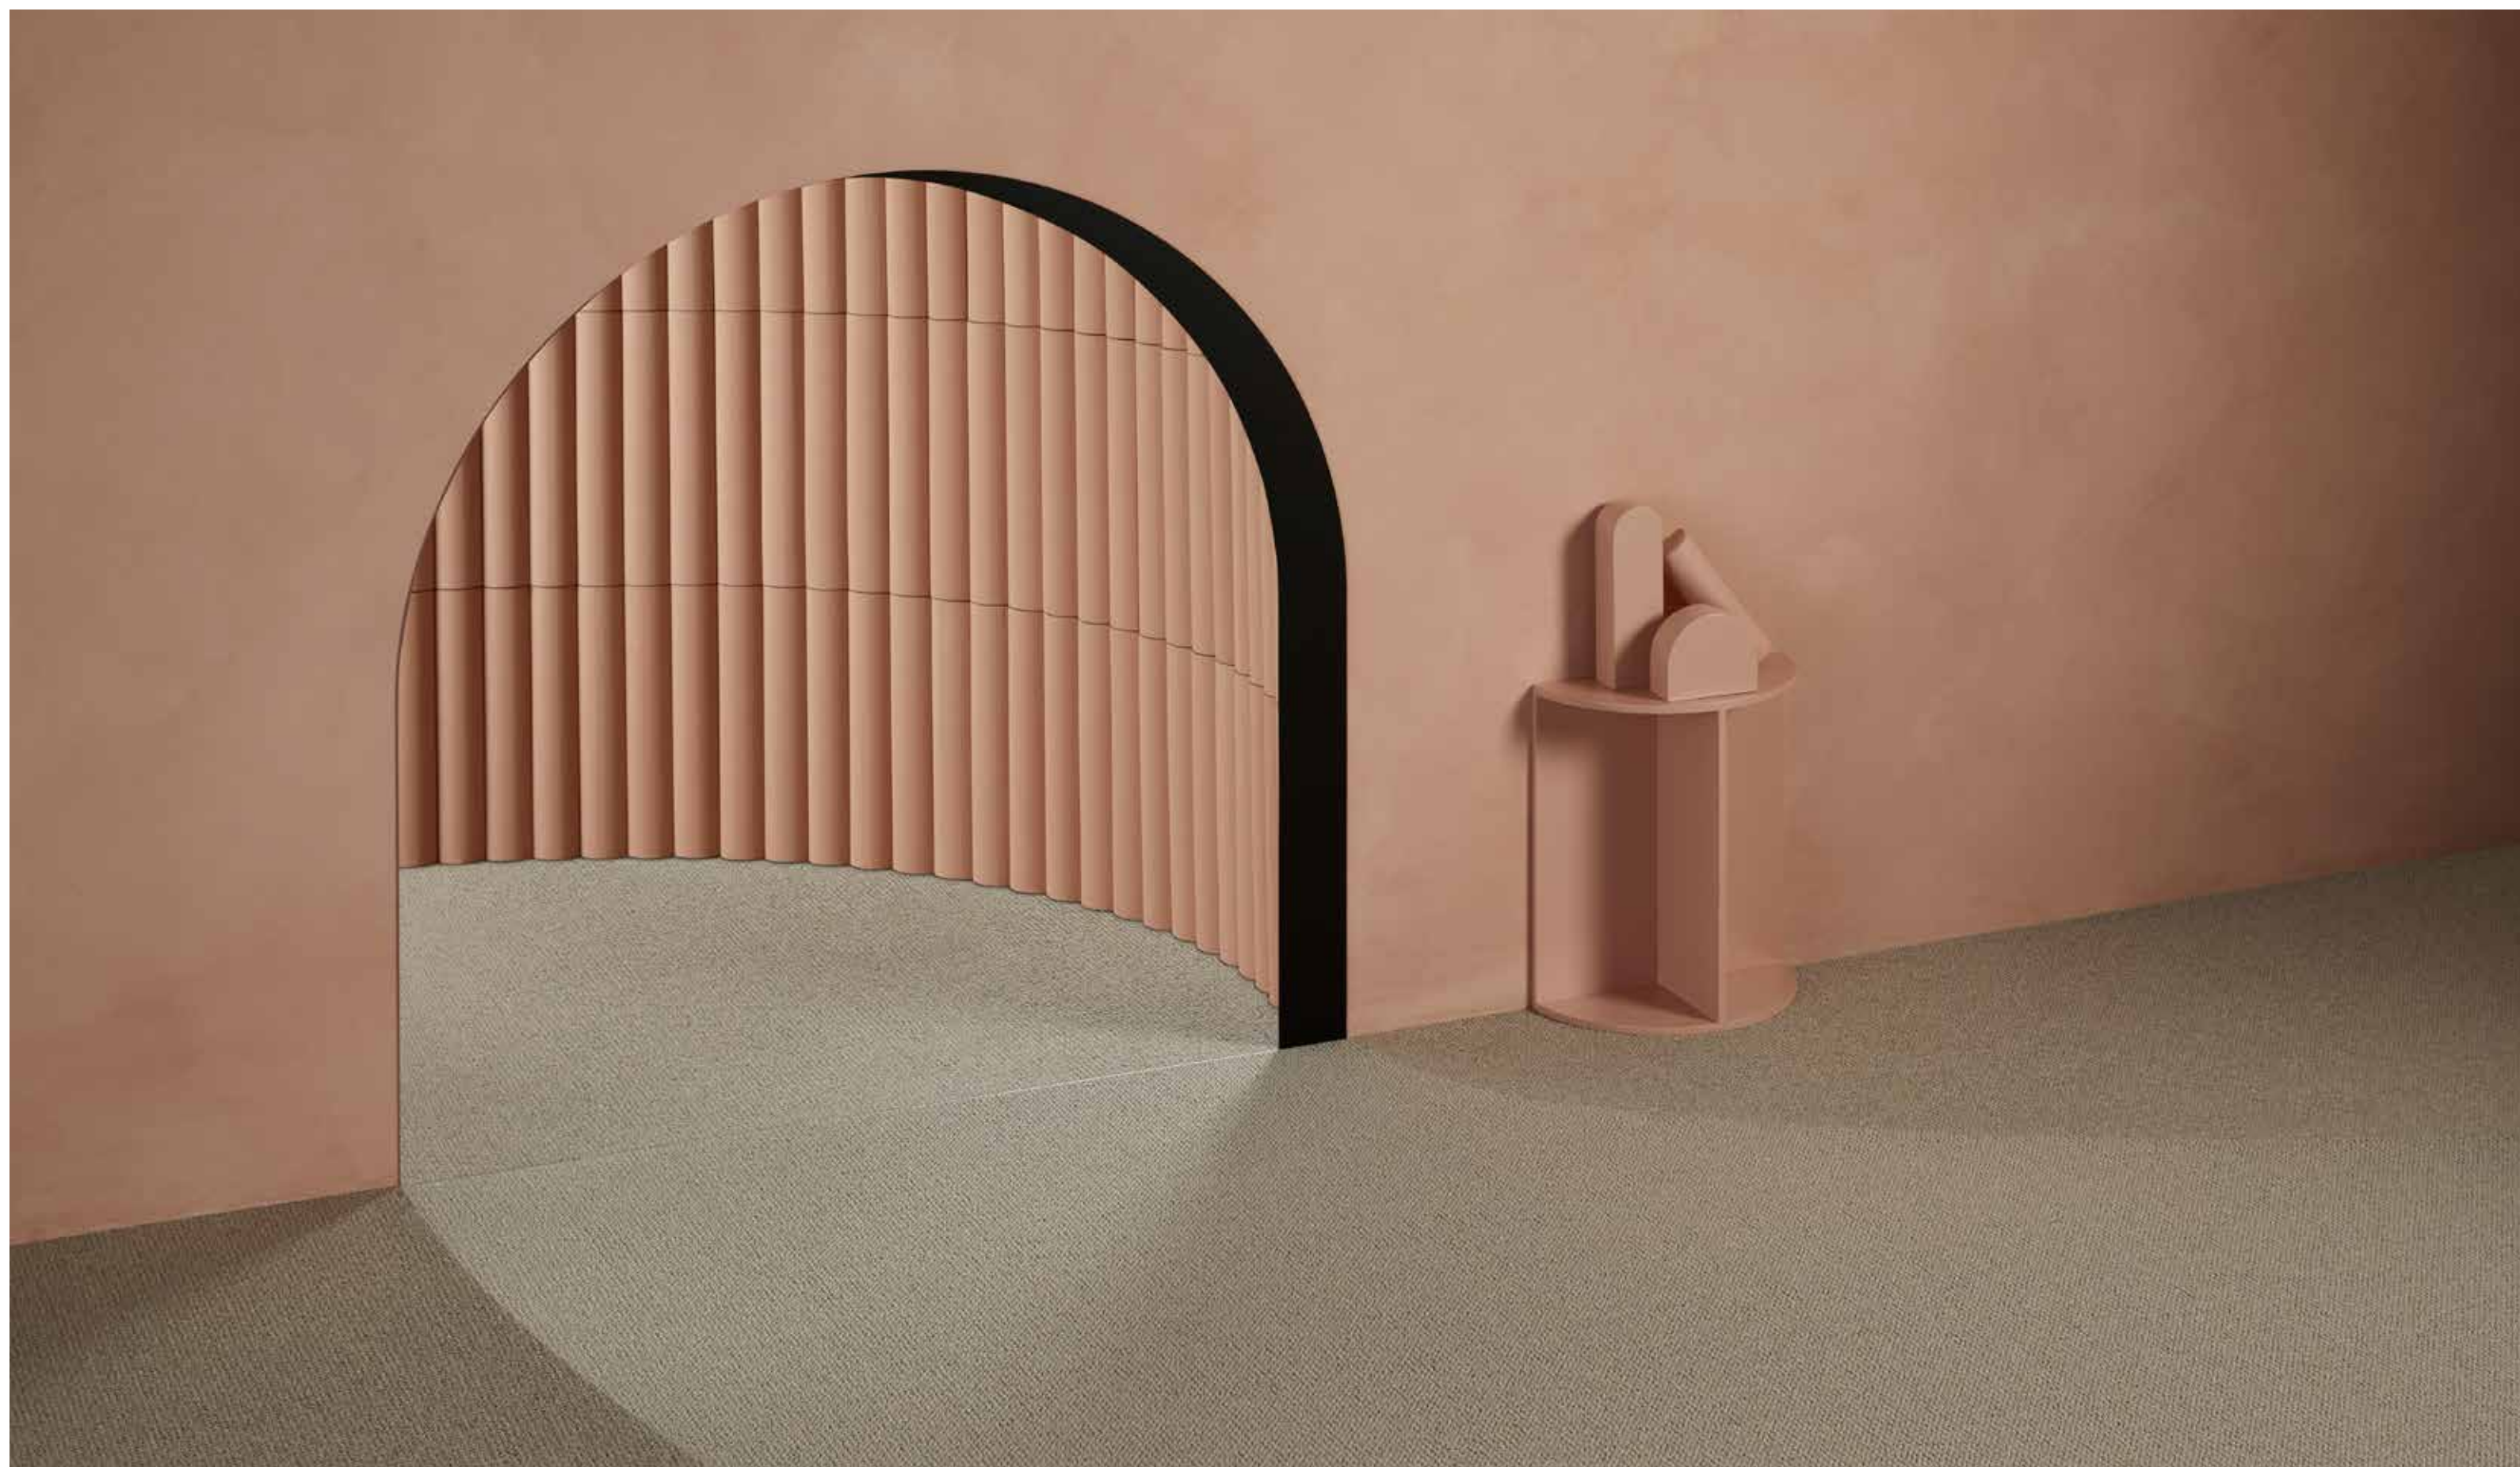

Immerse.

Experience the joys of living courtesy the neutral, natural colour tones of a low-level loop pile carpet imbued with a Berber look. The rich character offers the impression of a hand-woven finish. Keep in touch.

Living Matter: Immerse - Sink In and Dipped

Extended Specifications

Use Classification	Heavy Residential
Construction	Tufted Loop Pile
Product Description	Heavy Residential PP Loop Pile Broadloom
Yarn Type	Stainproof Miracle Fibre (Polypropylene)
Total Thickness	± 9mm
Standard Width	3.66m and 4m*
VOC Tested	Pass

NOTE: Carpet protector mats are necessary where castor wheels are used.

*Check width availability.

Product Colourways