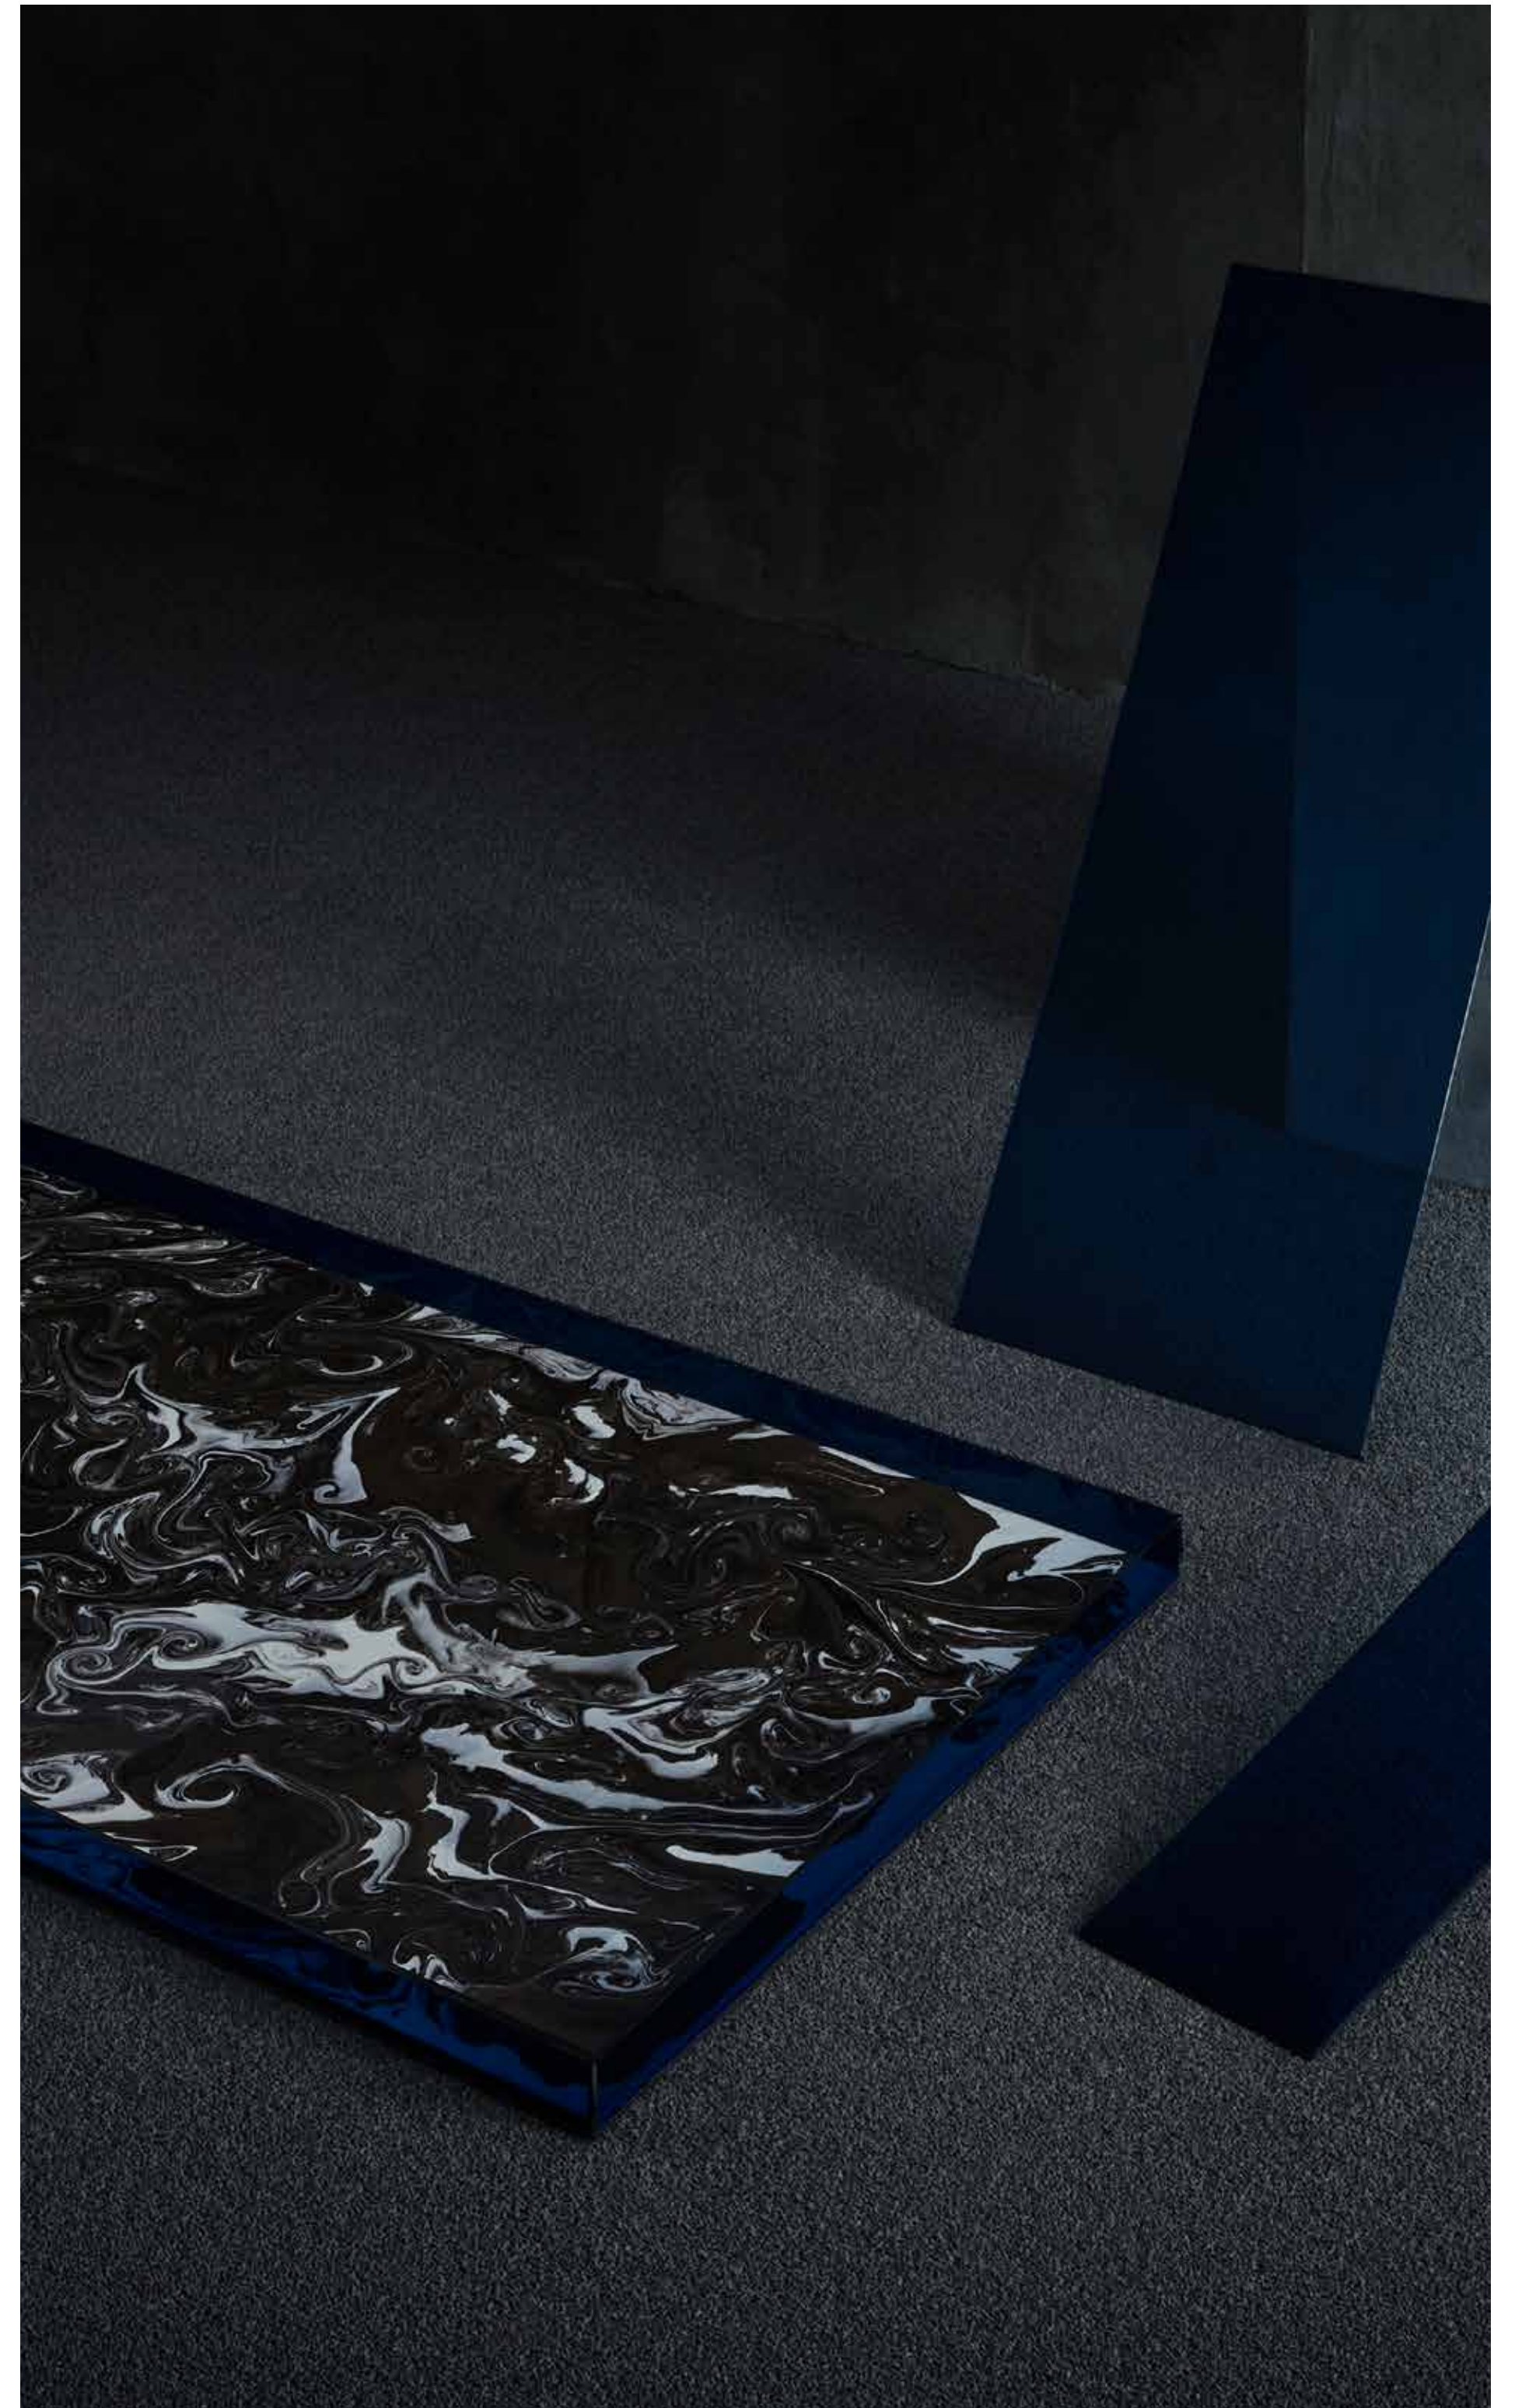

Mantra: Inky