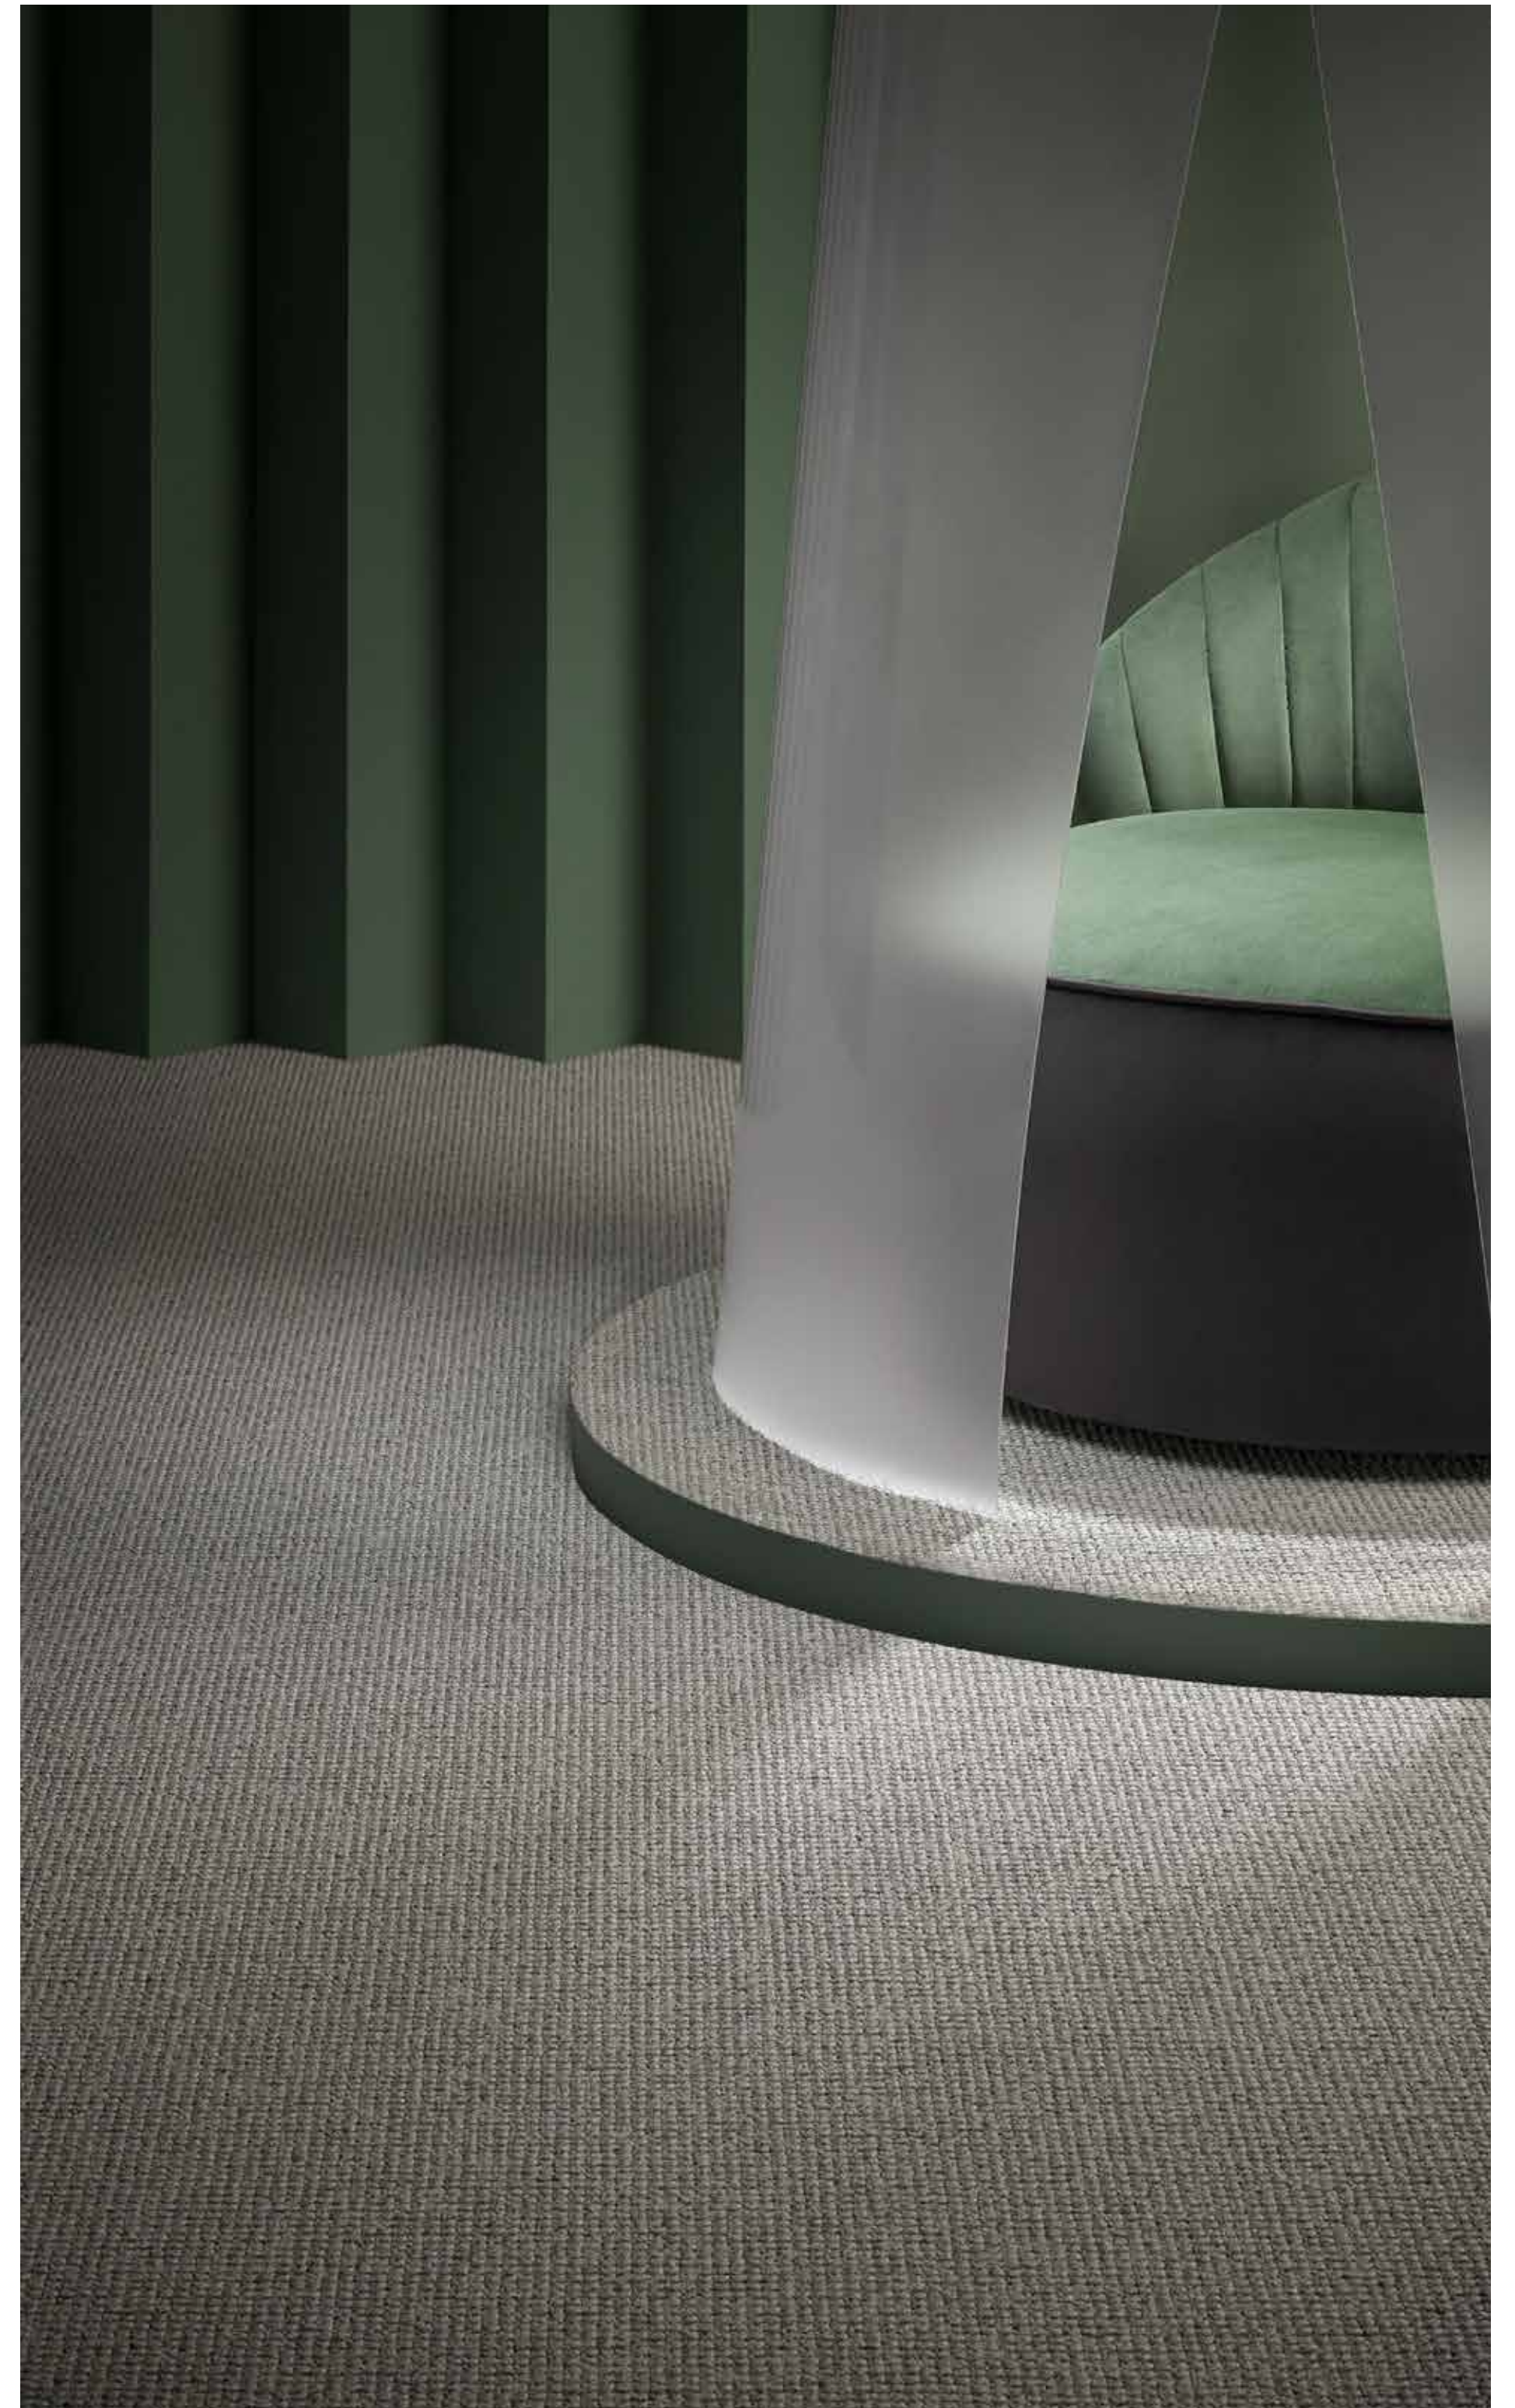

Mindful.

Conscious of the fibres that bind our lives and aware of how these are often woven into our past, Belgotex has created a range of loop pile carpets for harmonious living.

Extended Specifications

Use Classification	Heavy Residential
Construction	Textured Hi Low Loop Pile
Product Description	Heavy Residential PP Loop Pile Broadloom
Yarn Type	Stainproof Miracle Fibre (Polypropylene)
Total Thickness	± 8.5mm
Standard Width	4m
VOC Tested	Pass

NOTE: Carpet protector mats are necessary where castor wheels are used.

Product Colourways