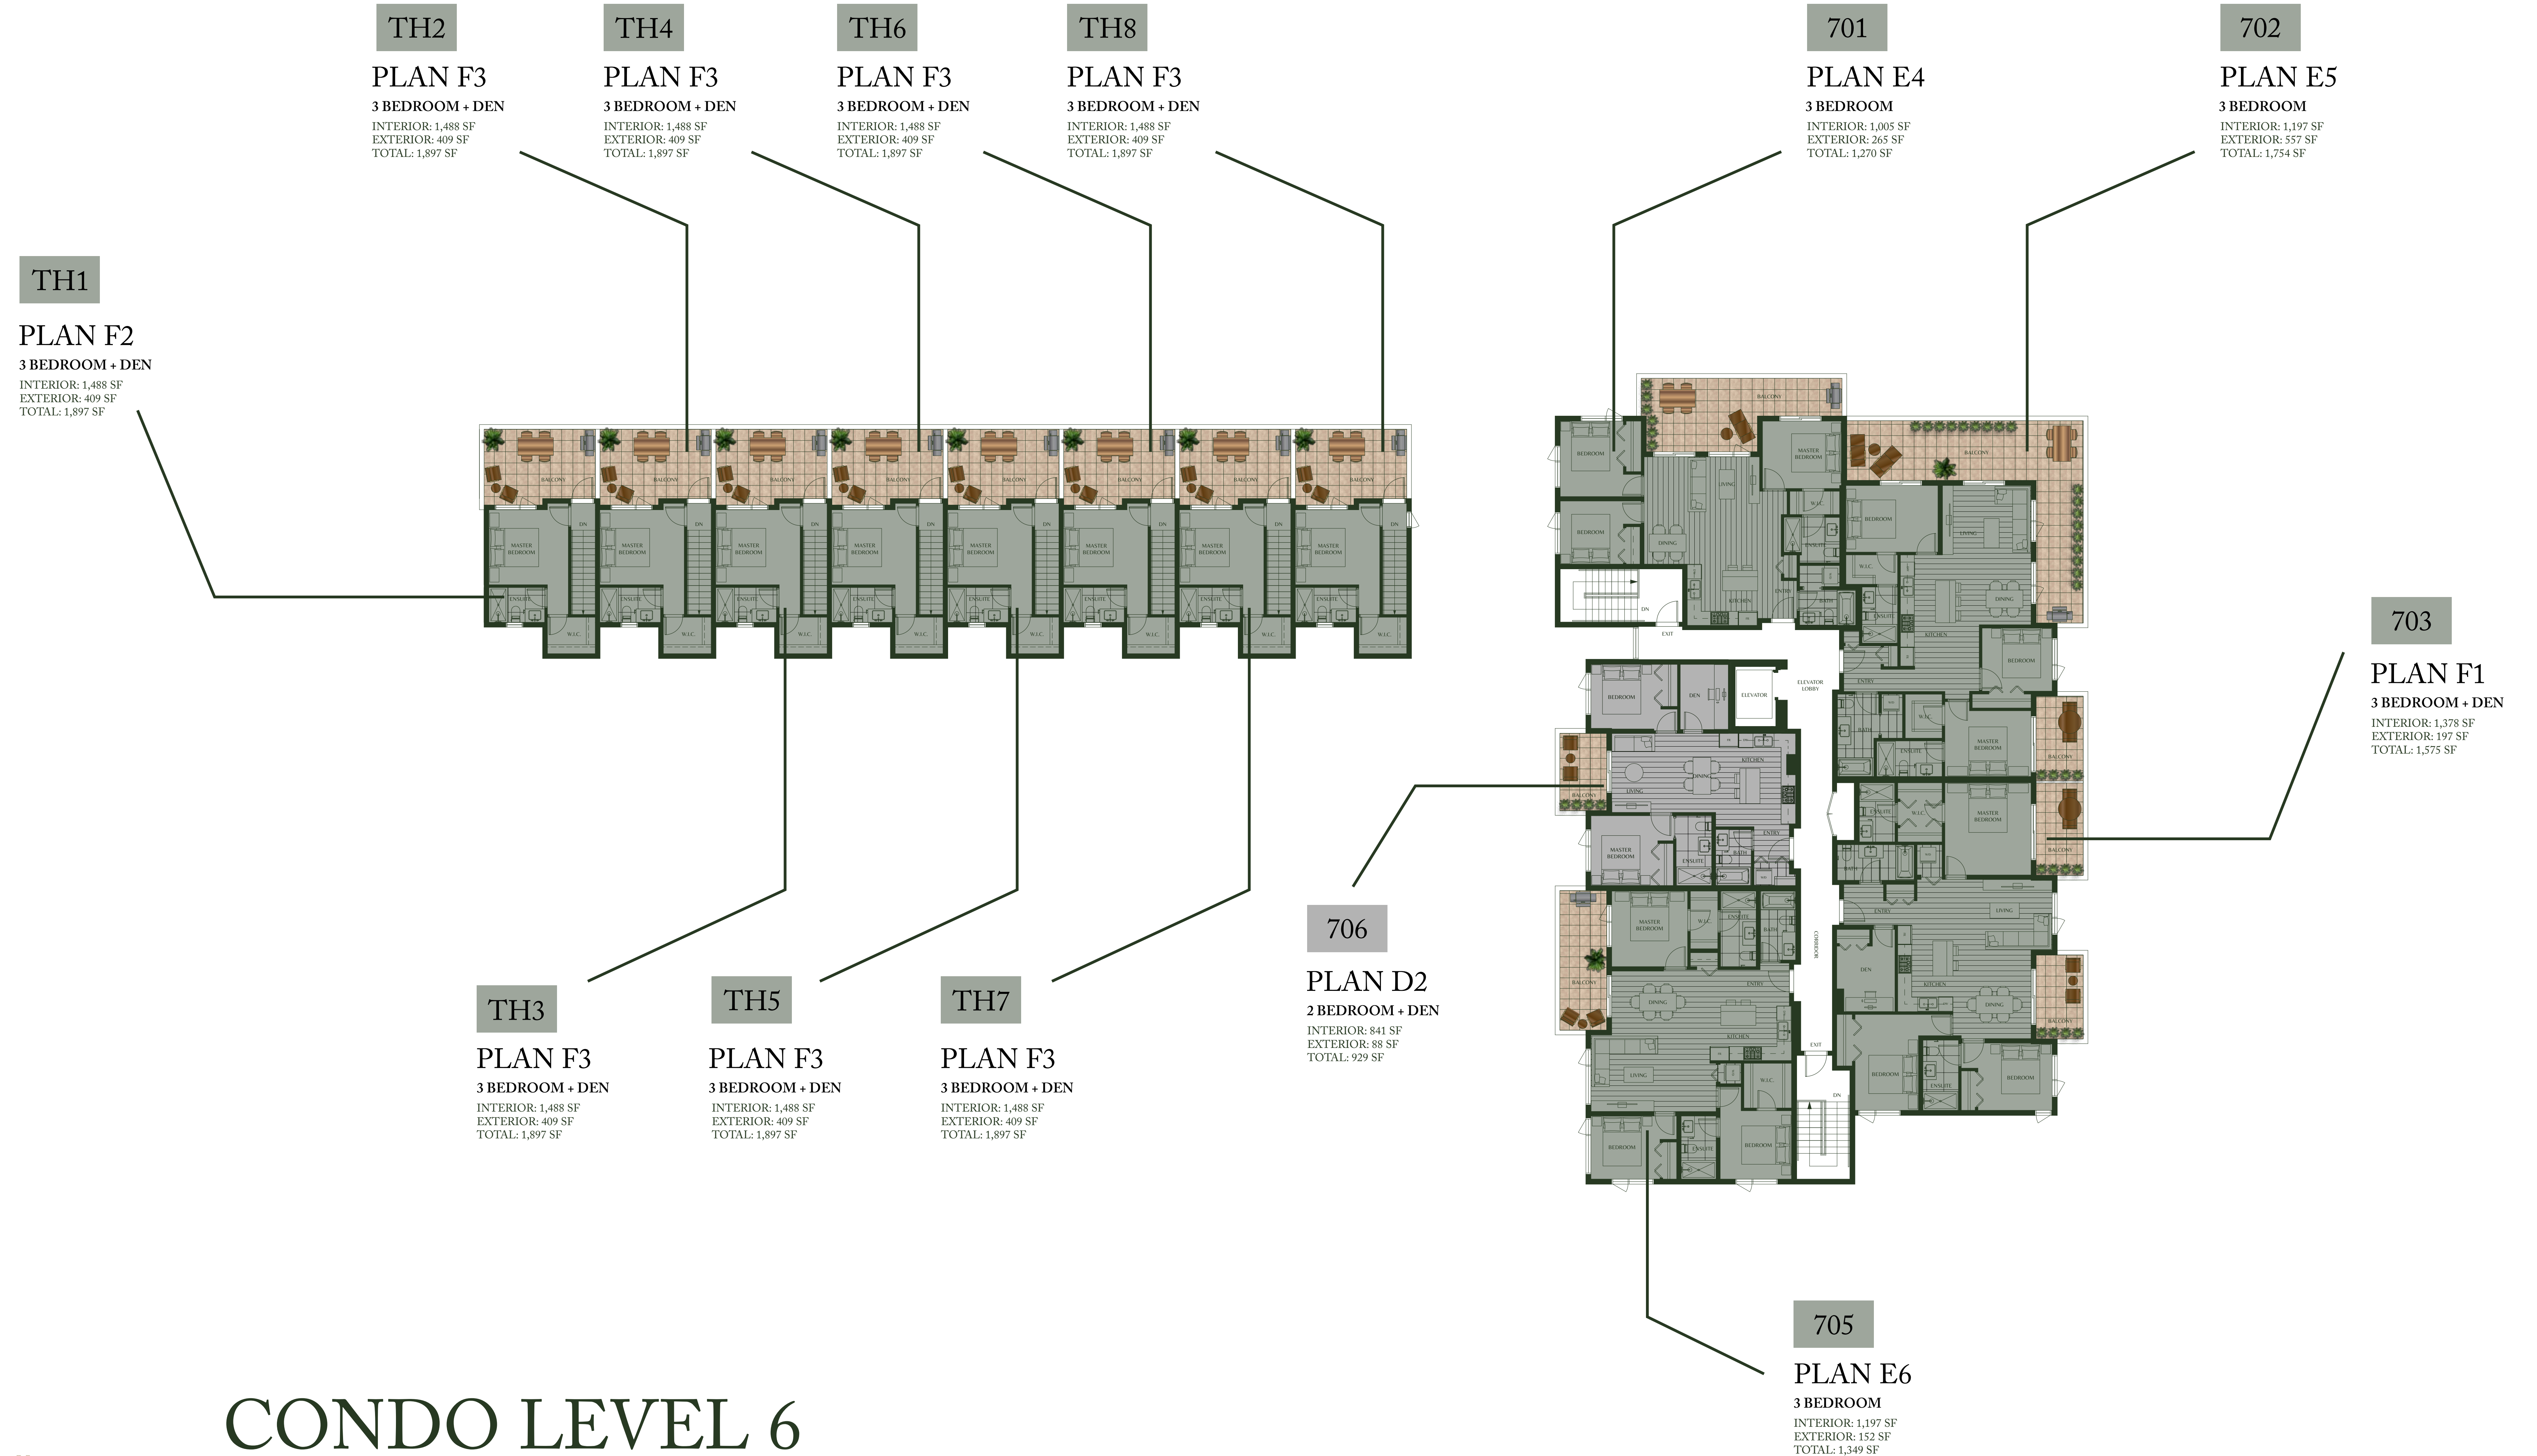

LUXIO
ON THE PARK

LEGEND

- 1 Bedroom
- 2 Bedroom
- 3 Bedroom

POSITION

LUXIO.CA

CONDO LEVEL 6 TOWNHOME LEVEL 3

MCS
DEVELOPMENTS