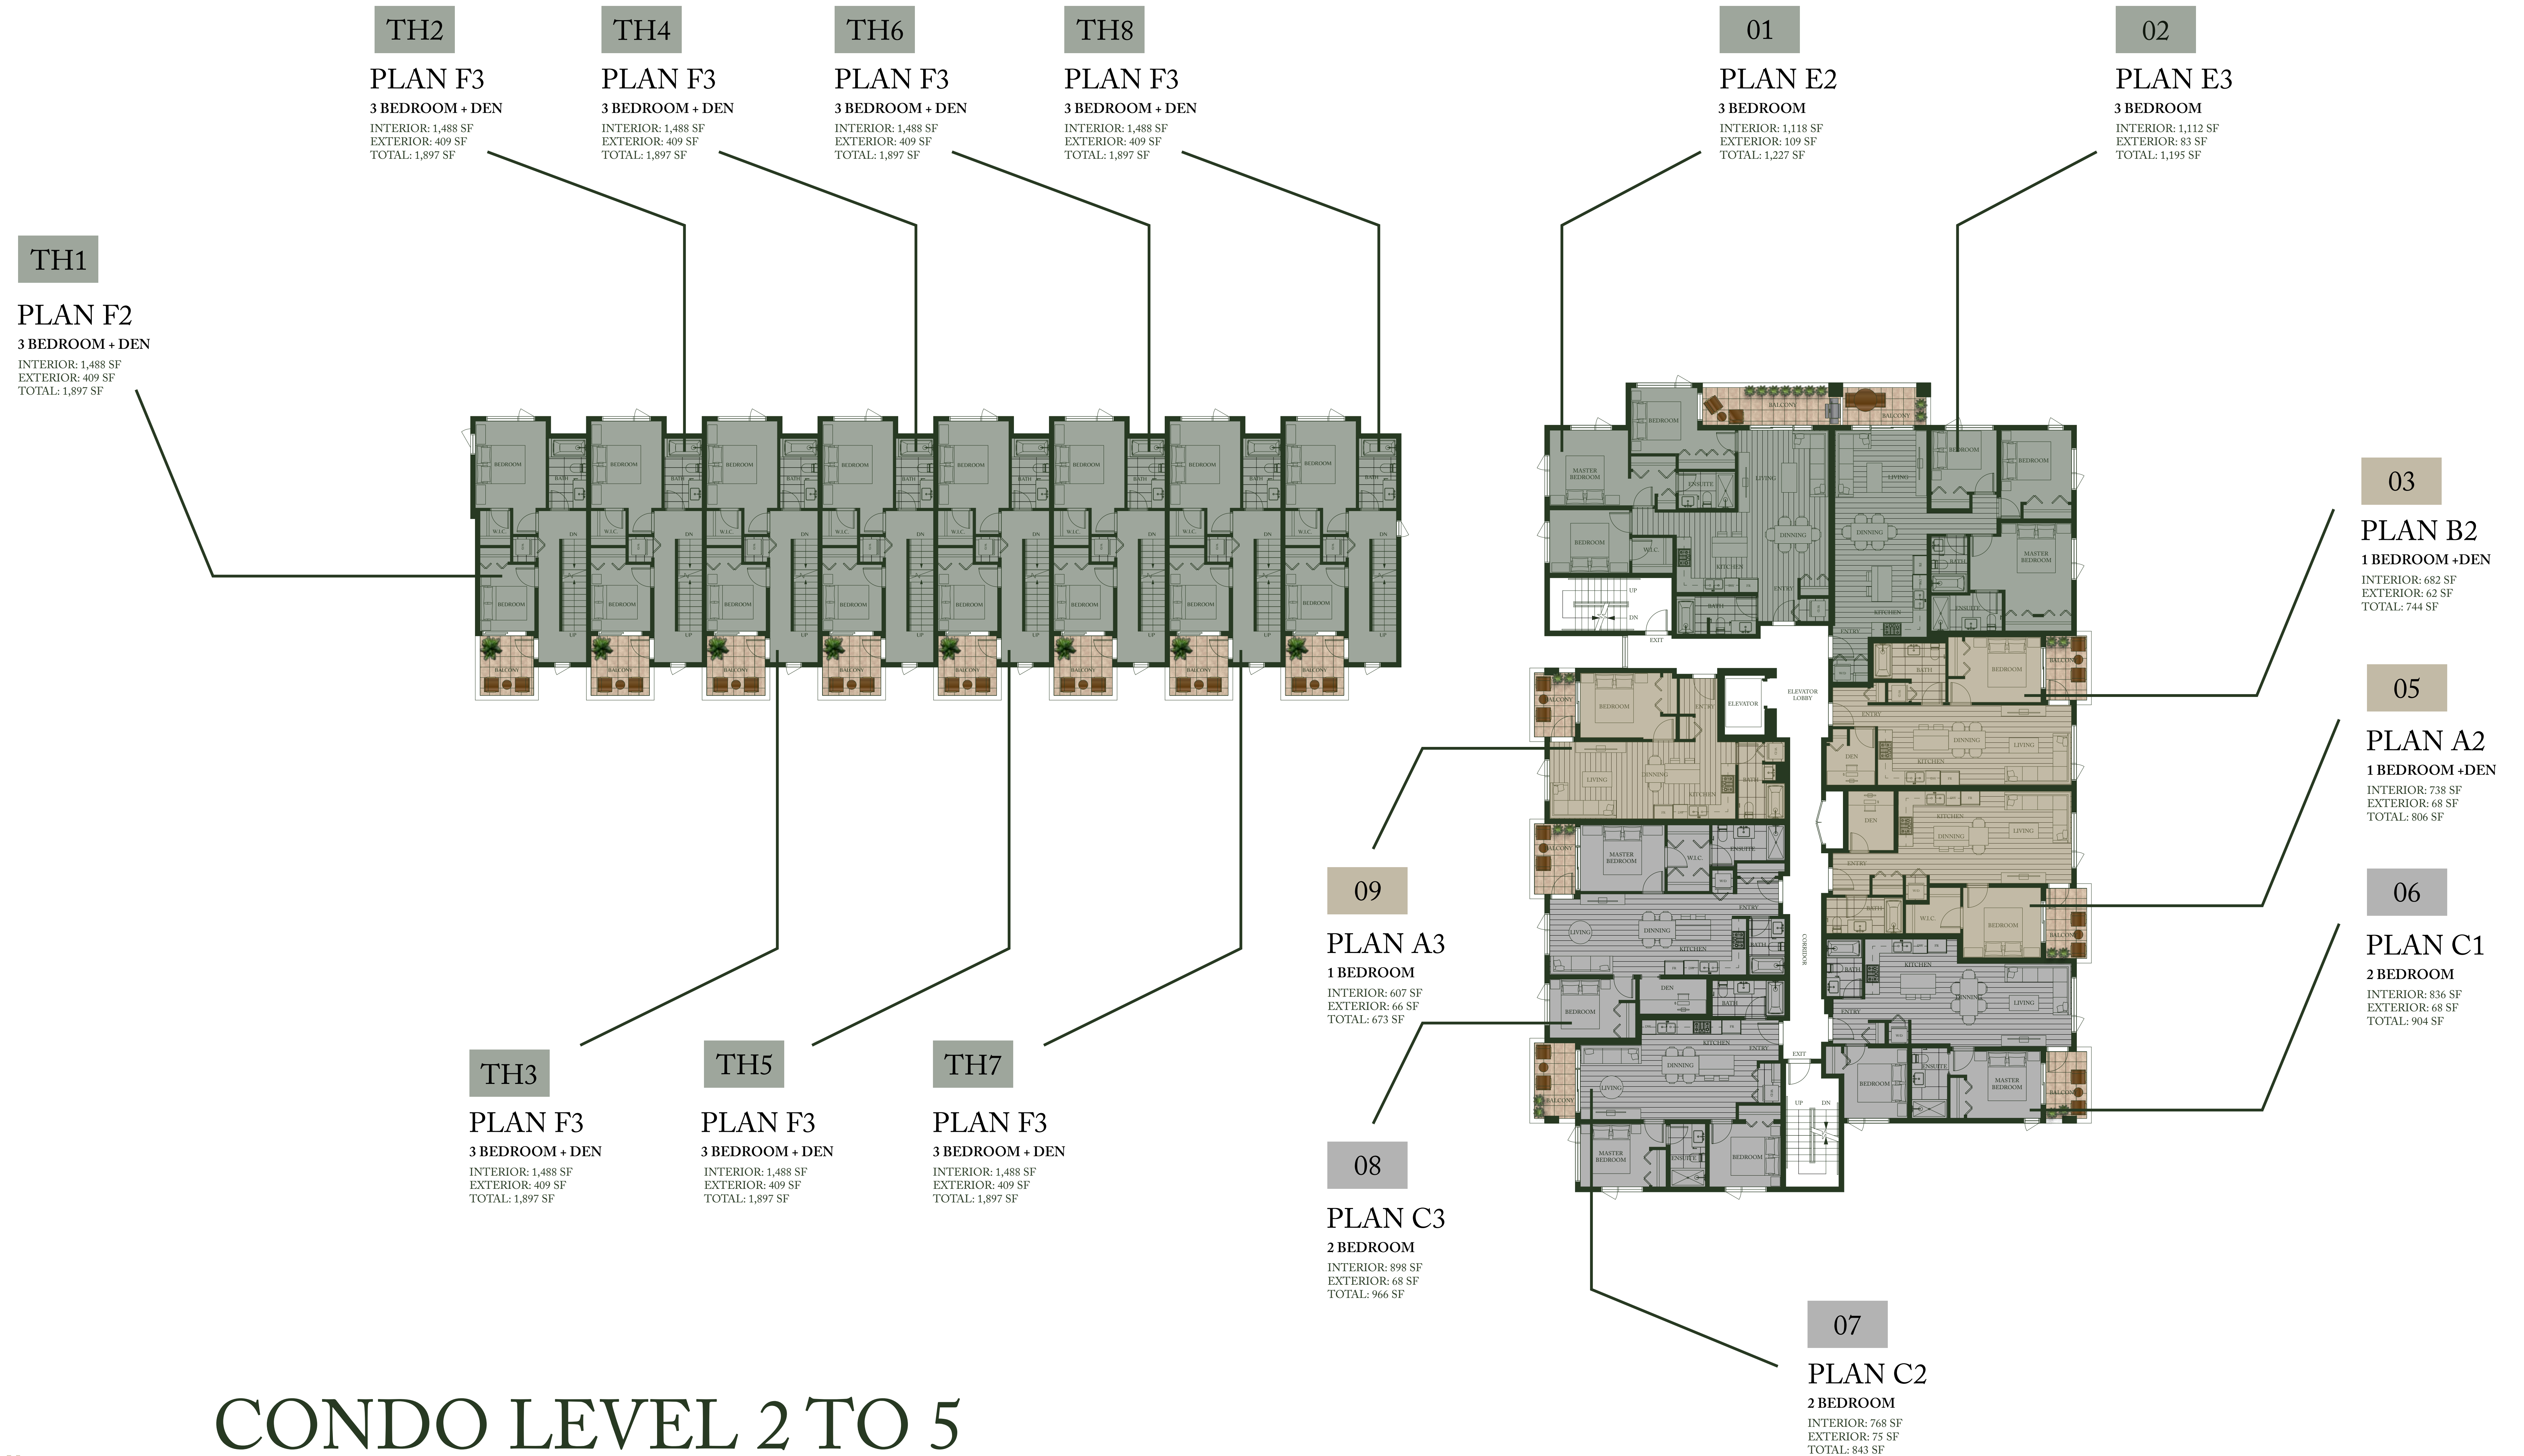

LUXIO ON THE PARK

LEGEND

- 1 Bedroom
- 2 Bedroom
- 3 Bedroom

POSITION

LUXIO.CA

LEVEL 1

This is not an offering for sale. Any such offering can only be made after a disclosure statement. Dimensions, sizes, specifications, layouts, and materials are approximate only and subject to change without notice. Window sizes, layouts, configurations, ceiling heights, spandrel panels may vary from home to home. For further clarity, please consult a sales person. Developed by MCS Developments E&OE.

MCS
DEVELOPMENTS

LUXIO ON THE PARK

LEGEND

-  1 Bedroom
-  2 Bedroom
-  3 Bedroom

POSITION

LUXIO.CA

CONDO LEVEL 2 TO 5 TOWNHOME LEVEL 2

LUXIO
ON THE PARK

LEGEND

- 1 Bedroom
- 2 Bedroom
- 3 Bedroom

POSITION

LUXIO.CA

CONDO LEVEL 6 TOWNHOME LEVEL 3

This is not an offering for sale. Any such offering can only be made after a disclosure statement. Dimensions, sizes, specifications, layouts, and materials are approximate only and subject to change without notice. Window sizes, layouts, configurations, ceiling heights, spandrel panels may vary from home to home. For further clarity, please consult a sales person. Developed by MCS Developments E&OE.