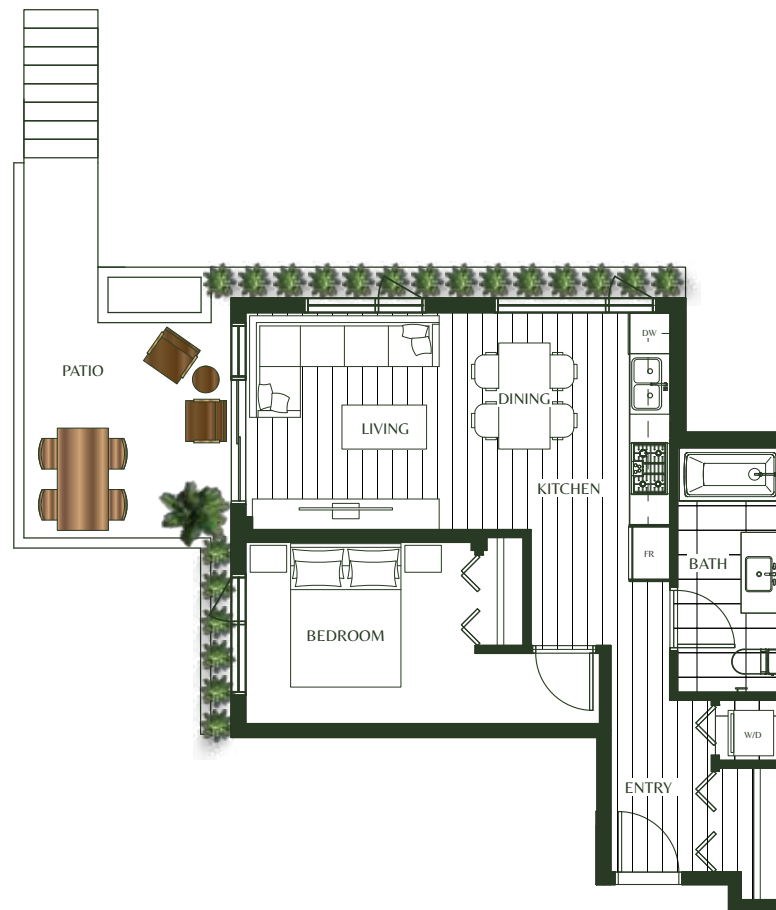

# A1

1 BEDROOM

INTERIOR: 618 SF  
EXTERIOR: 114 SF  
TOTAL: 732 SF

POSITION

LUXIO  
ON THE PARK

# A2

1 BEDROOM + DEN

INTERIOR: 738 SF  
EXTERIOR: 68 SF  
TOTAL: 806 SF

POSITION

LUXIO  
ON THE PARK