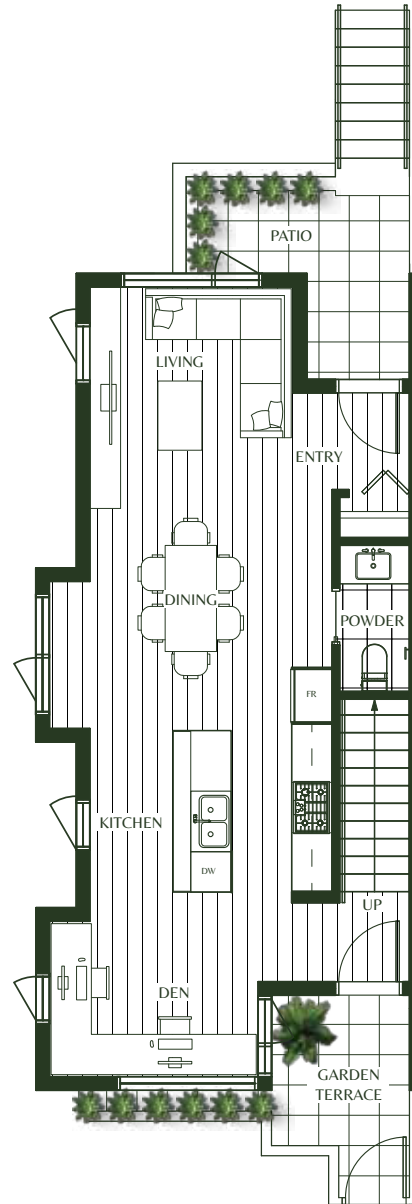

## POSITION

LEVEL 6

LUXIO  
ON THE PARK

# TH1

3 BEDROOM + DEN

INTERIOR: 1,488 SF  
EXTERIOR: 409 SF  
TOTAL: 1,897 SF

### POSITION

LUXIO  
ON THE PARK

Main Floor

Second Floor

Third Floor