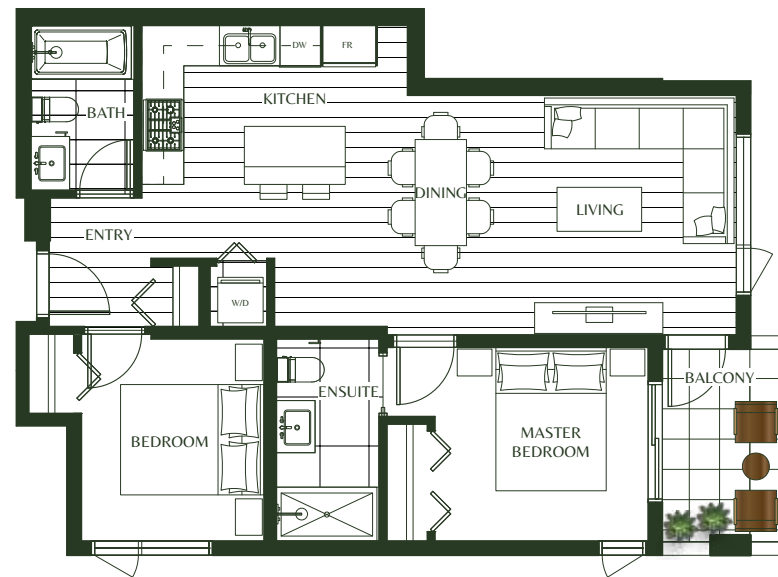

C1

2 BEDROOM

INTERIOR: 836 SF
EXTERIOR: 68 SF
TOTAL: 904 SF

POSITION

LEVEL 2 - 5