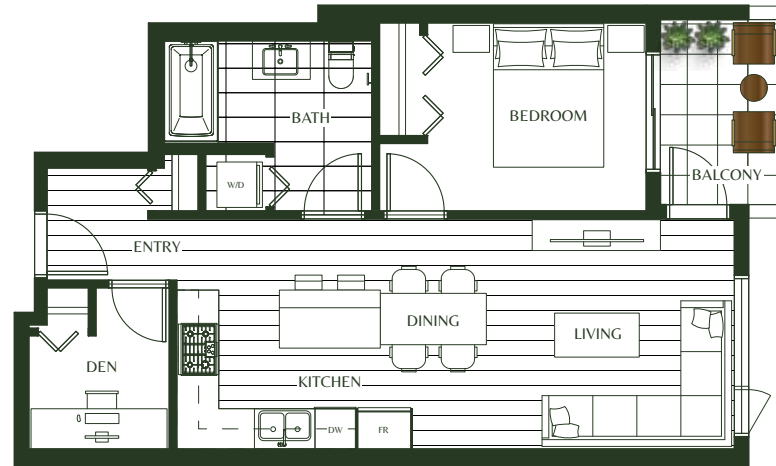

B2

1 BEDROOM + DEN

INTERIOR: 682 SF
EXTERIOR: 62 SF
TOTAL: 744 SF

POSITION

LEVEL 2 - 5

LUXIO
ON THE PARK