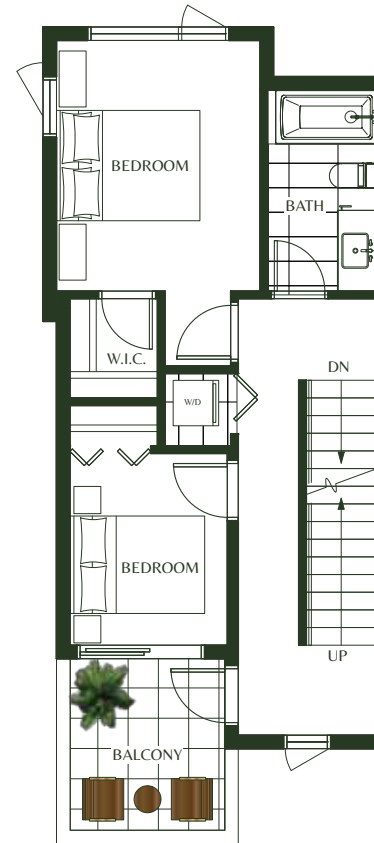

# TH1

3 BEDROOM + DEN

INTERIOR: 1,488 SF  
EXTERIOR: 409 SF  
TOTAL: 1,897 SF

### POSITION

LUXIO  
ON THE PARK

Main Floor

Second Floor

Third Floor