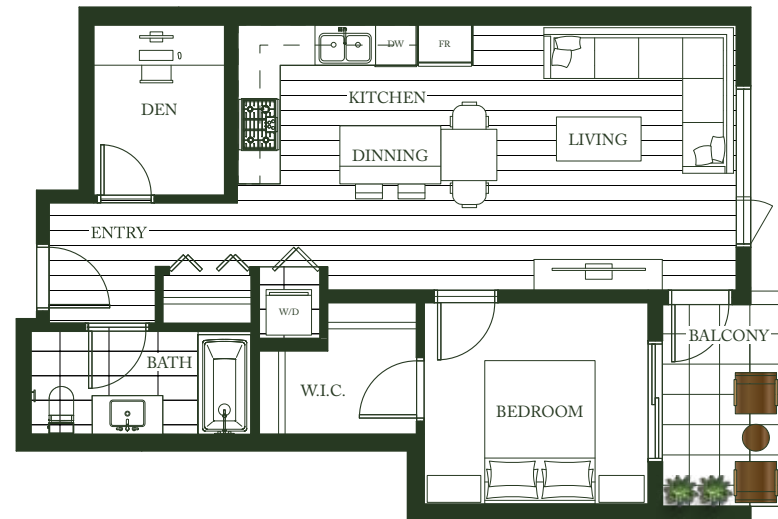

# A1

1 BEDROOM

INTERIOR: 618 SF  
EXTERIOR: 114 SF  
TOTAL: 732 SF

POSITION

LUXIO  
ON THE PARK

# A2

1 BEDROOM + DEN

INTERIOR: 738 SF  
EXTERIOR: 68 SF  
TOTAL: 806 SF

POSITION

LUXIO  
ON THE PARK