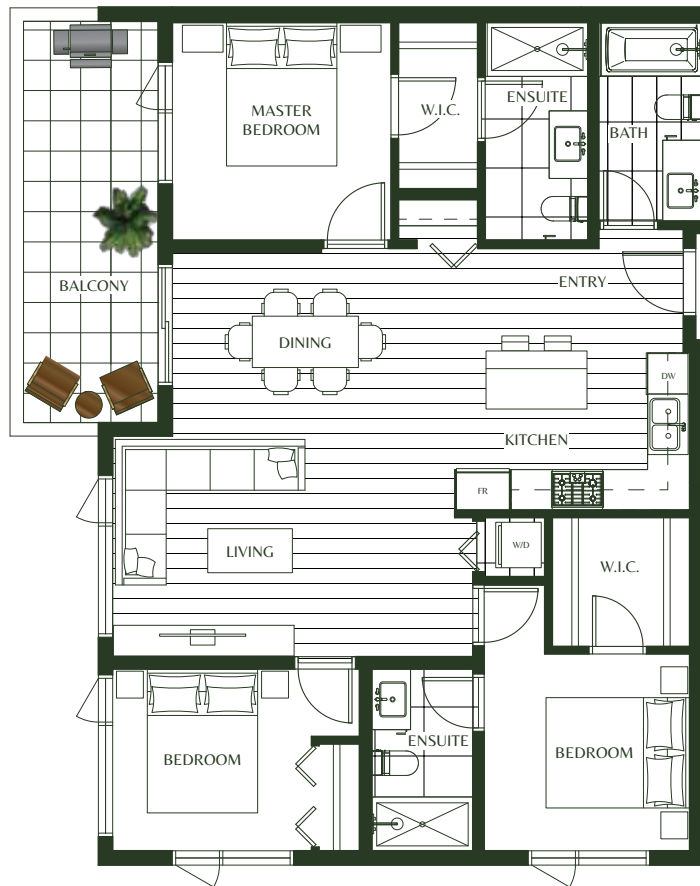

# E6

3 BEDROOM

INTERIOR: 1,197 SF  
EXTERIOR: 152 SF  
TOTAL: 1,349 SF

POSITION

LEVEL 6

LUXIO  
ON THE PARK