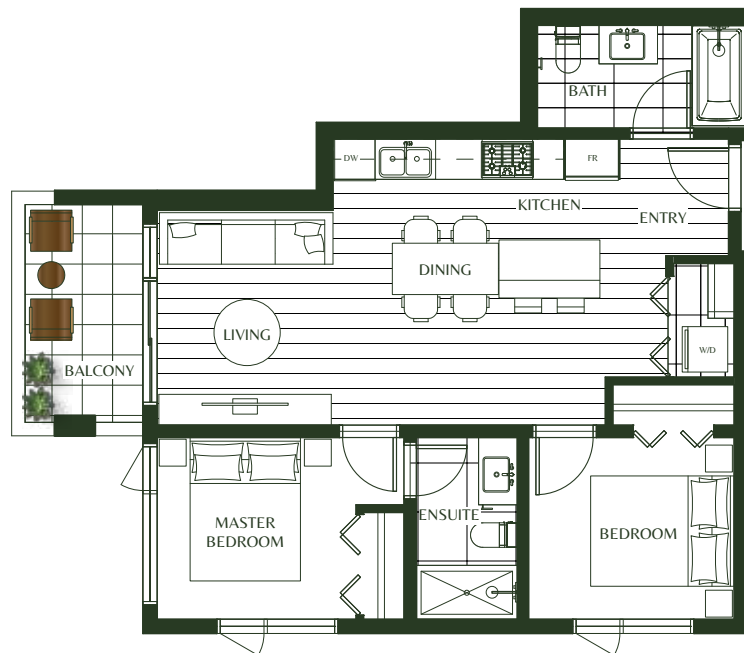

C2

2 BEDROOM

INTERIOR: 768 SF
EXTERIOR: 75 SF
TOTAL: 843 SF

POSITION

LUXIO
ON THE PARK