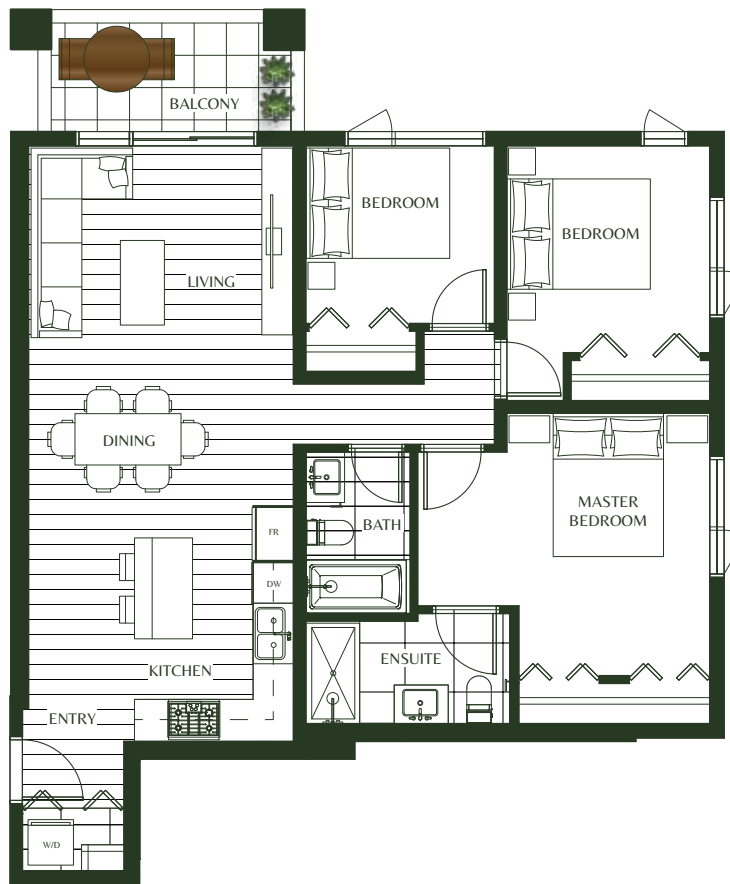

# E3

3 BEDROOM

INTERIOR: 1,112 SF  
EXTERIOR: 83 SF  
TOTAL: 1,195 SF

POSITION

LEVEL 2 - 5