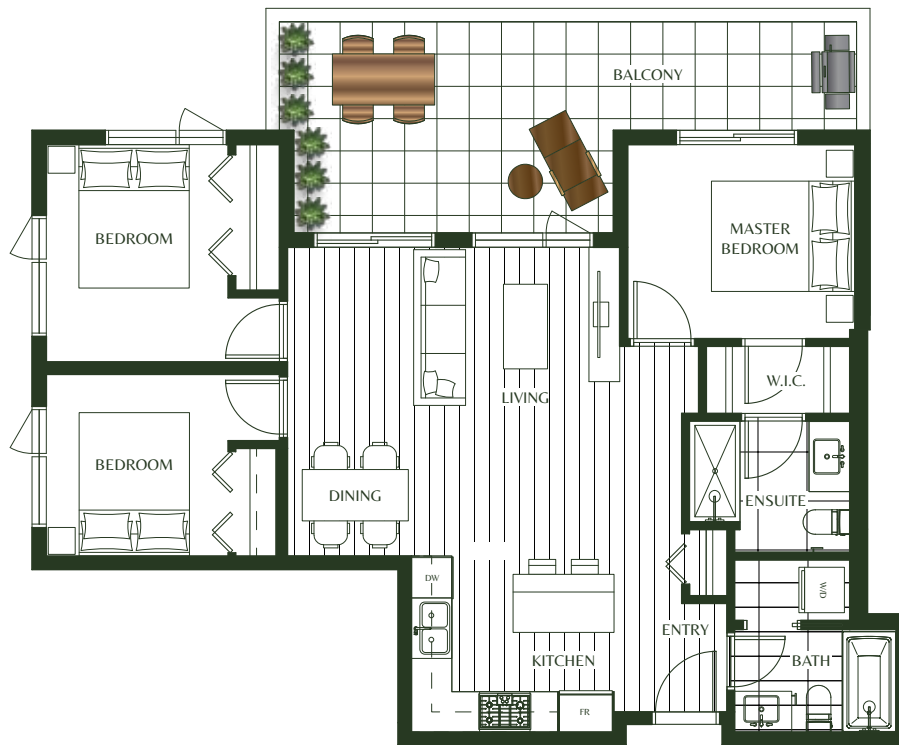

E4

3 BEDROOM

INTERIOR: 1,005 SF
EXTERIOR: 265 SF
TOTAL: 1,270 SF

POSITION

LUXIO
ON THE PARK