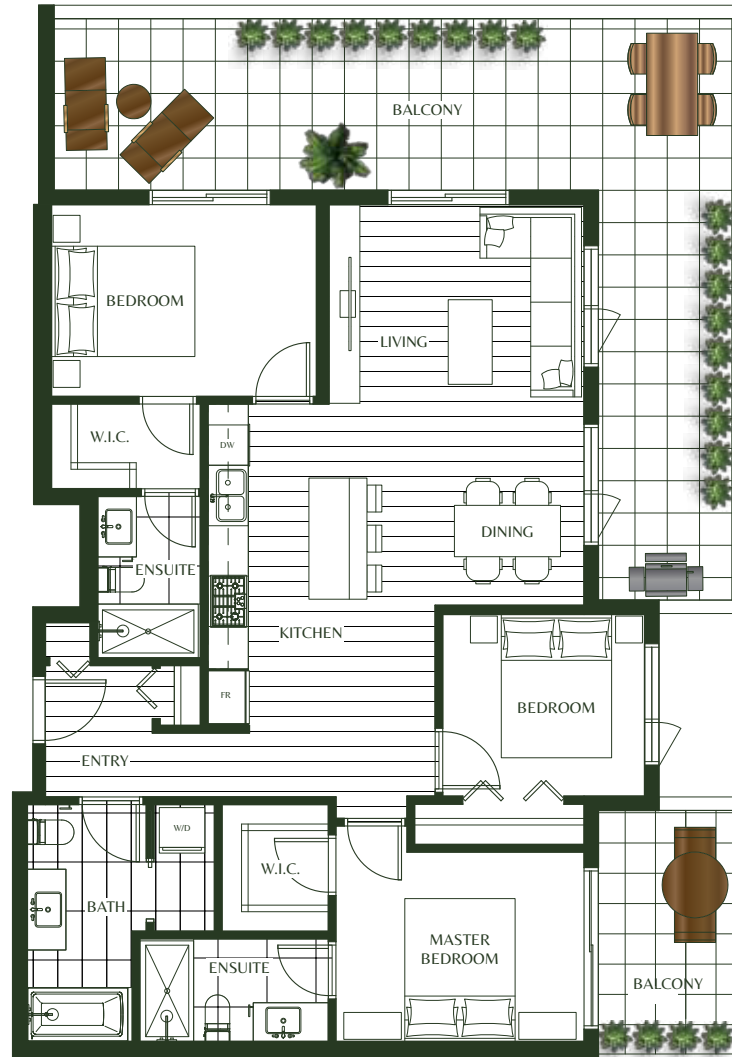

# E5

3 BEDROOM

INTERIOR: 1,197 SF  
EXTERIOR: 557 SF  
TOTAL: 1,754 SF

POSITION

LUXIO  
ON THE PARK

# E6

3 BEDROOM

INTERIOR: 1,197 SF  
EXTERIOR: 152 SF  
TOTAL: 1,349 SF

POSITION

LEVEL 6

LUXIO  
ON THE PARK