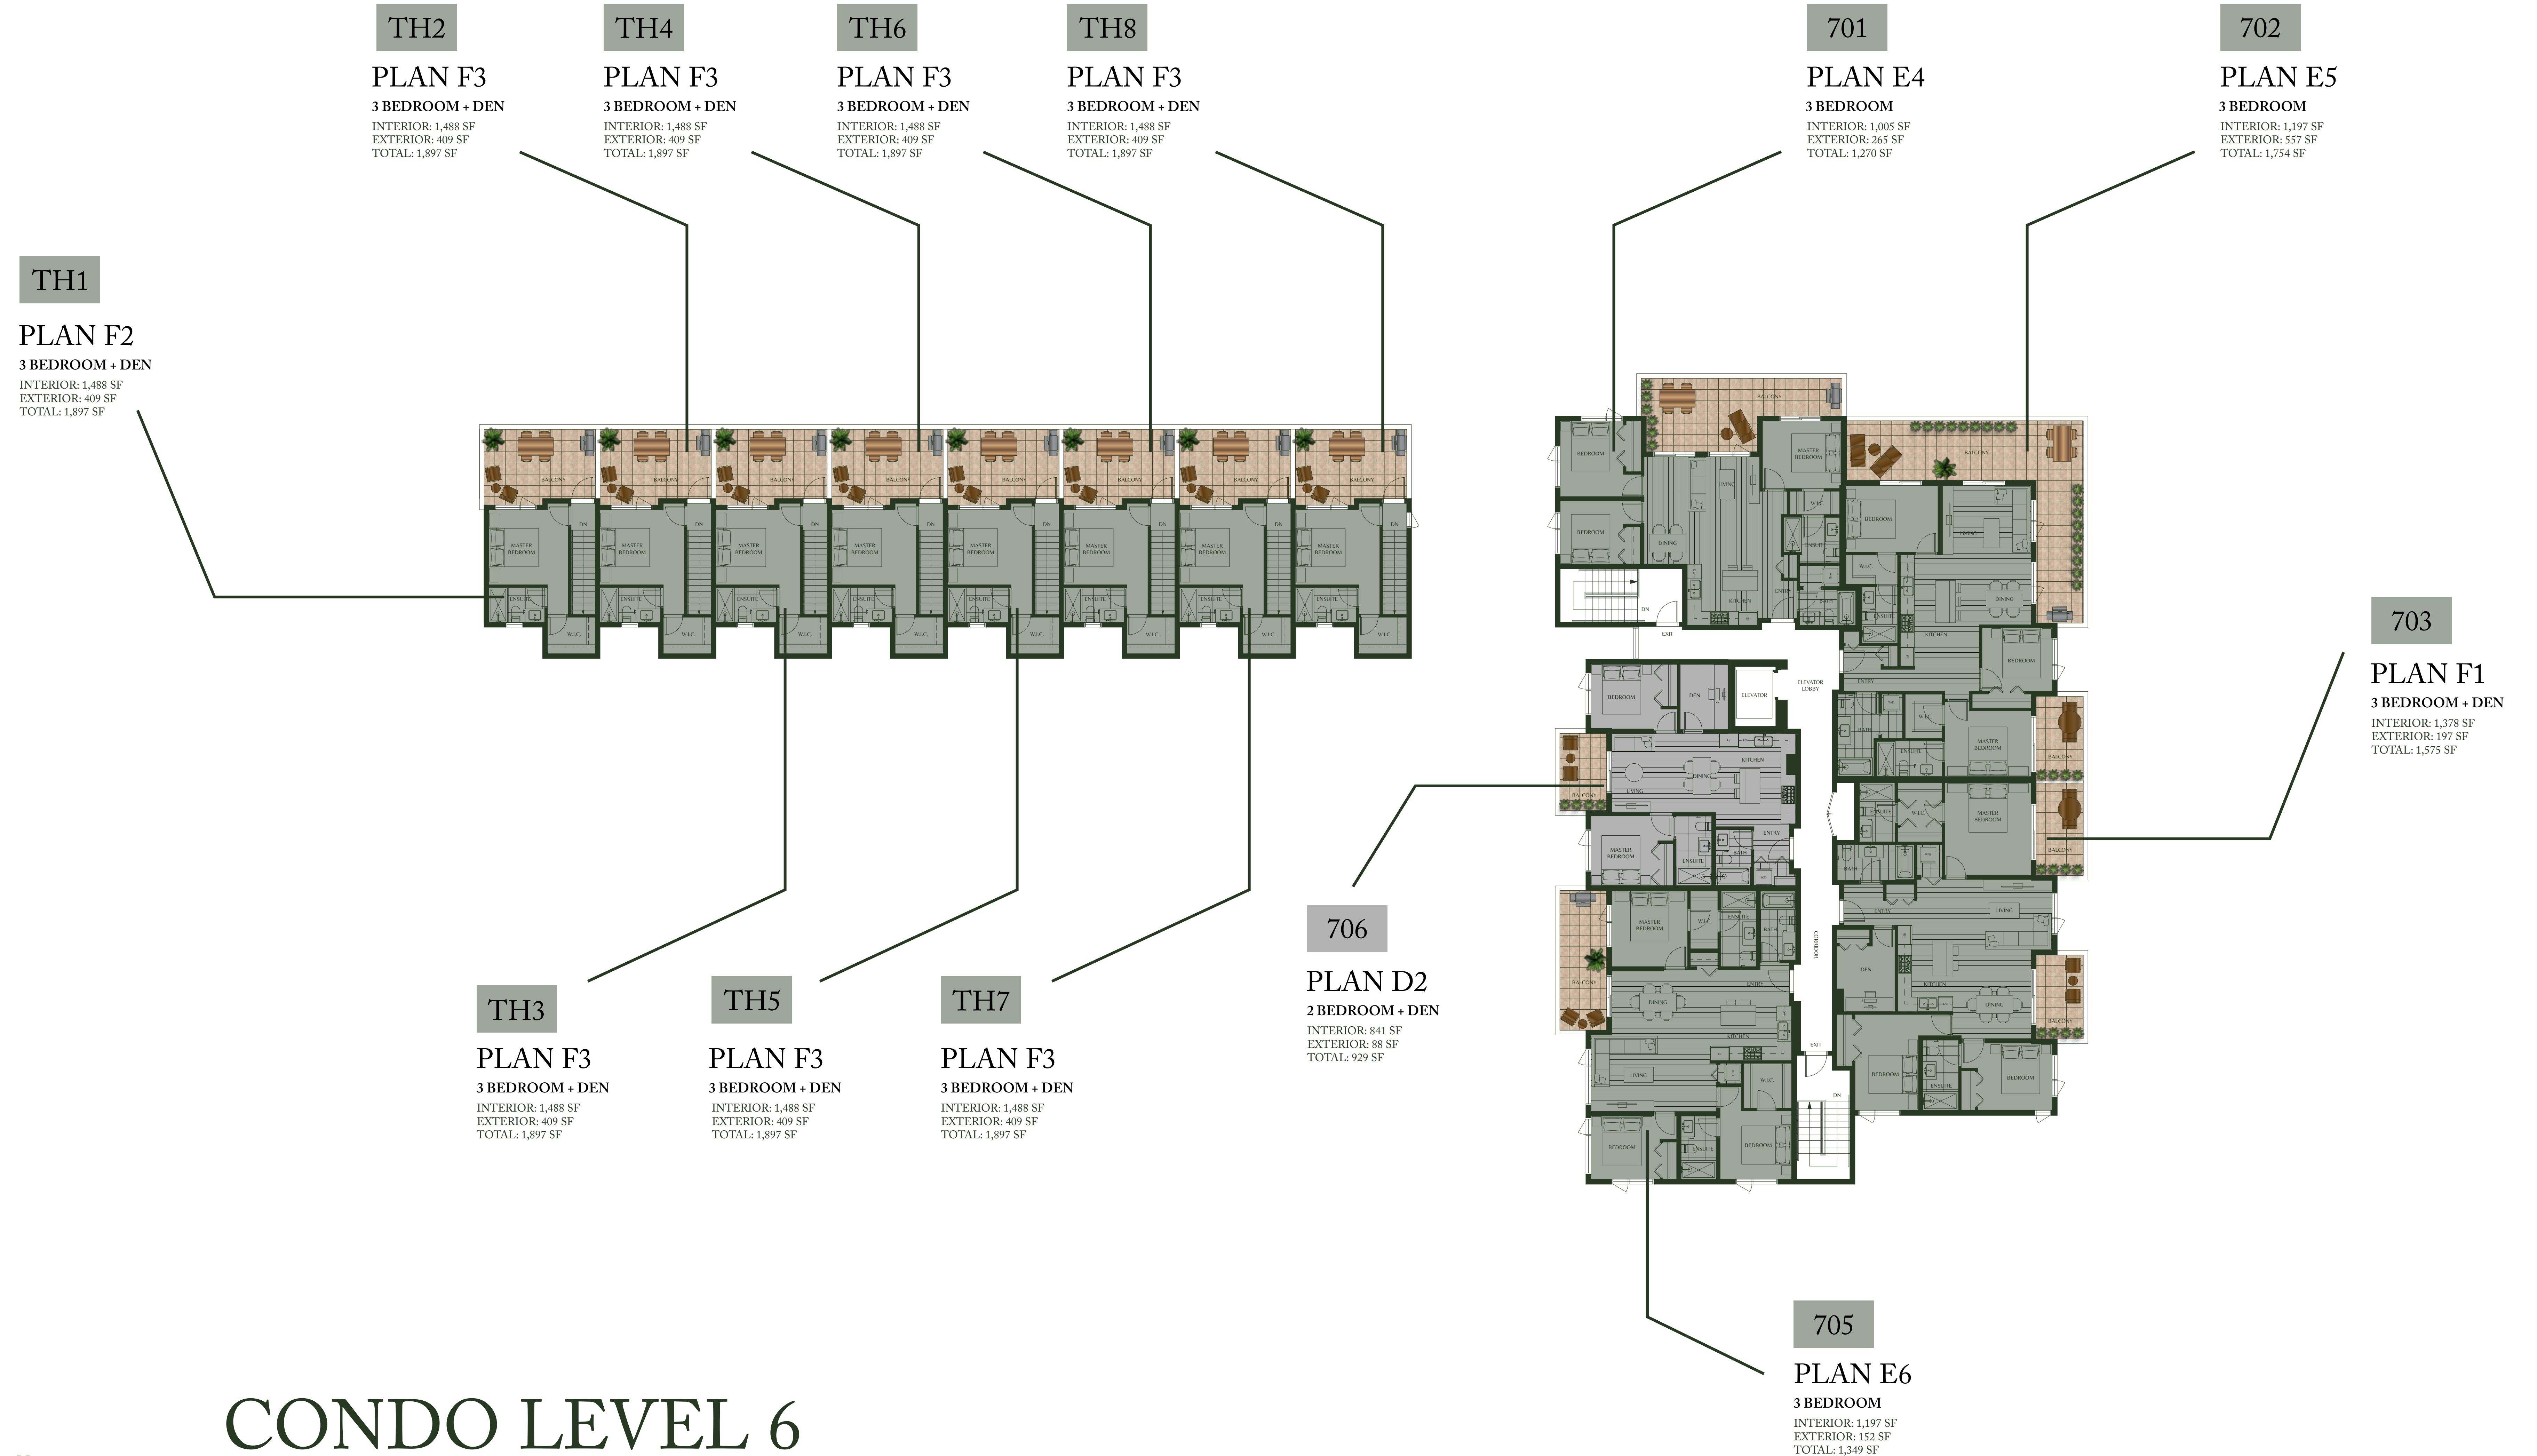

LUXIO
ON THE PARK

LEGEND

- 1 Bedroom
- 2 Bedroom
- 3 Bedroom

POSITION

LUXIO.CA

CONDO LEVEL 6 TOWNHOME LEVEL 3

MCS DEVELOPMENTS KONIC HOMES