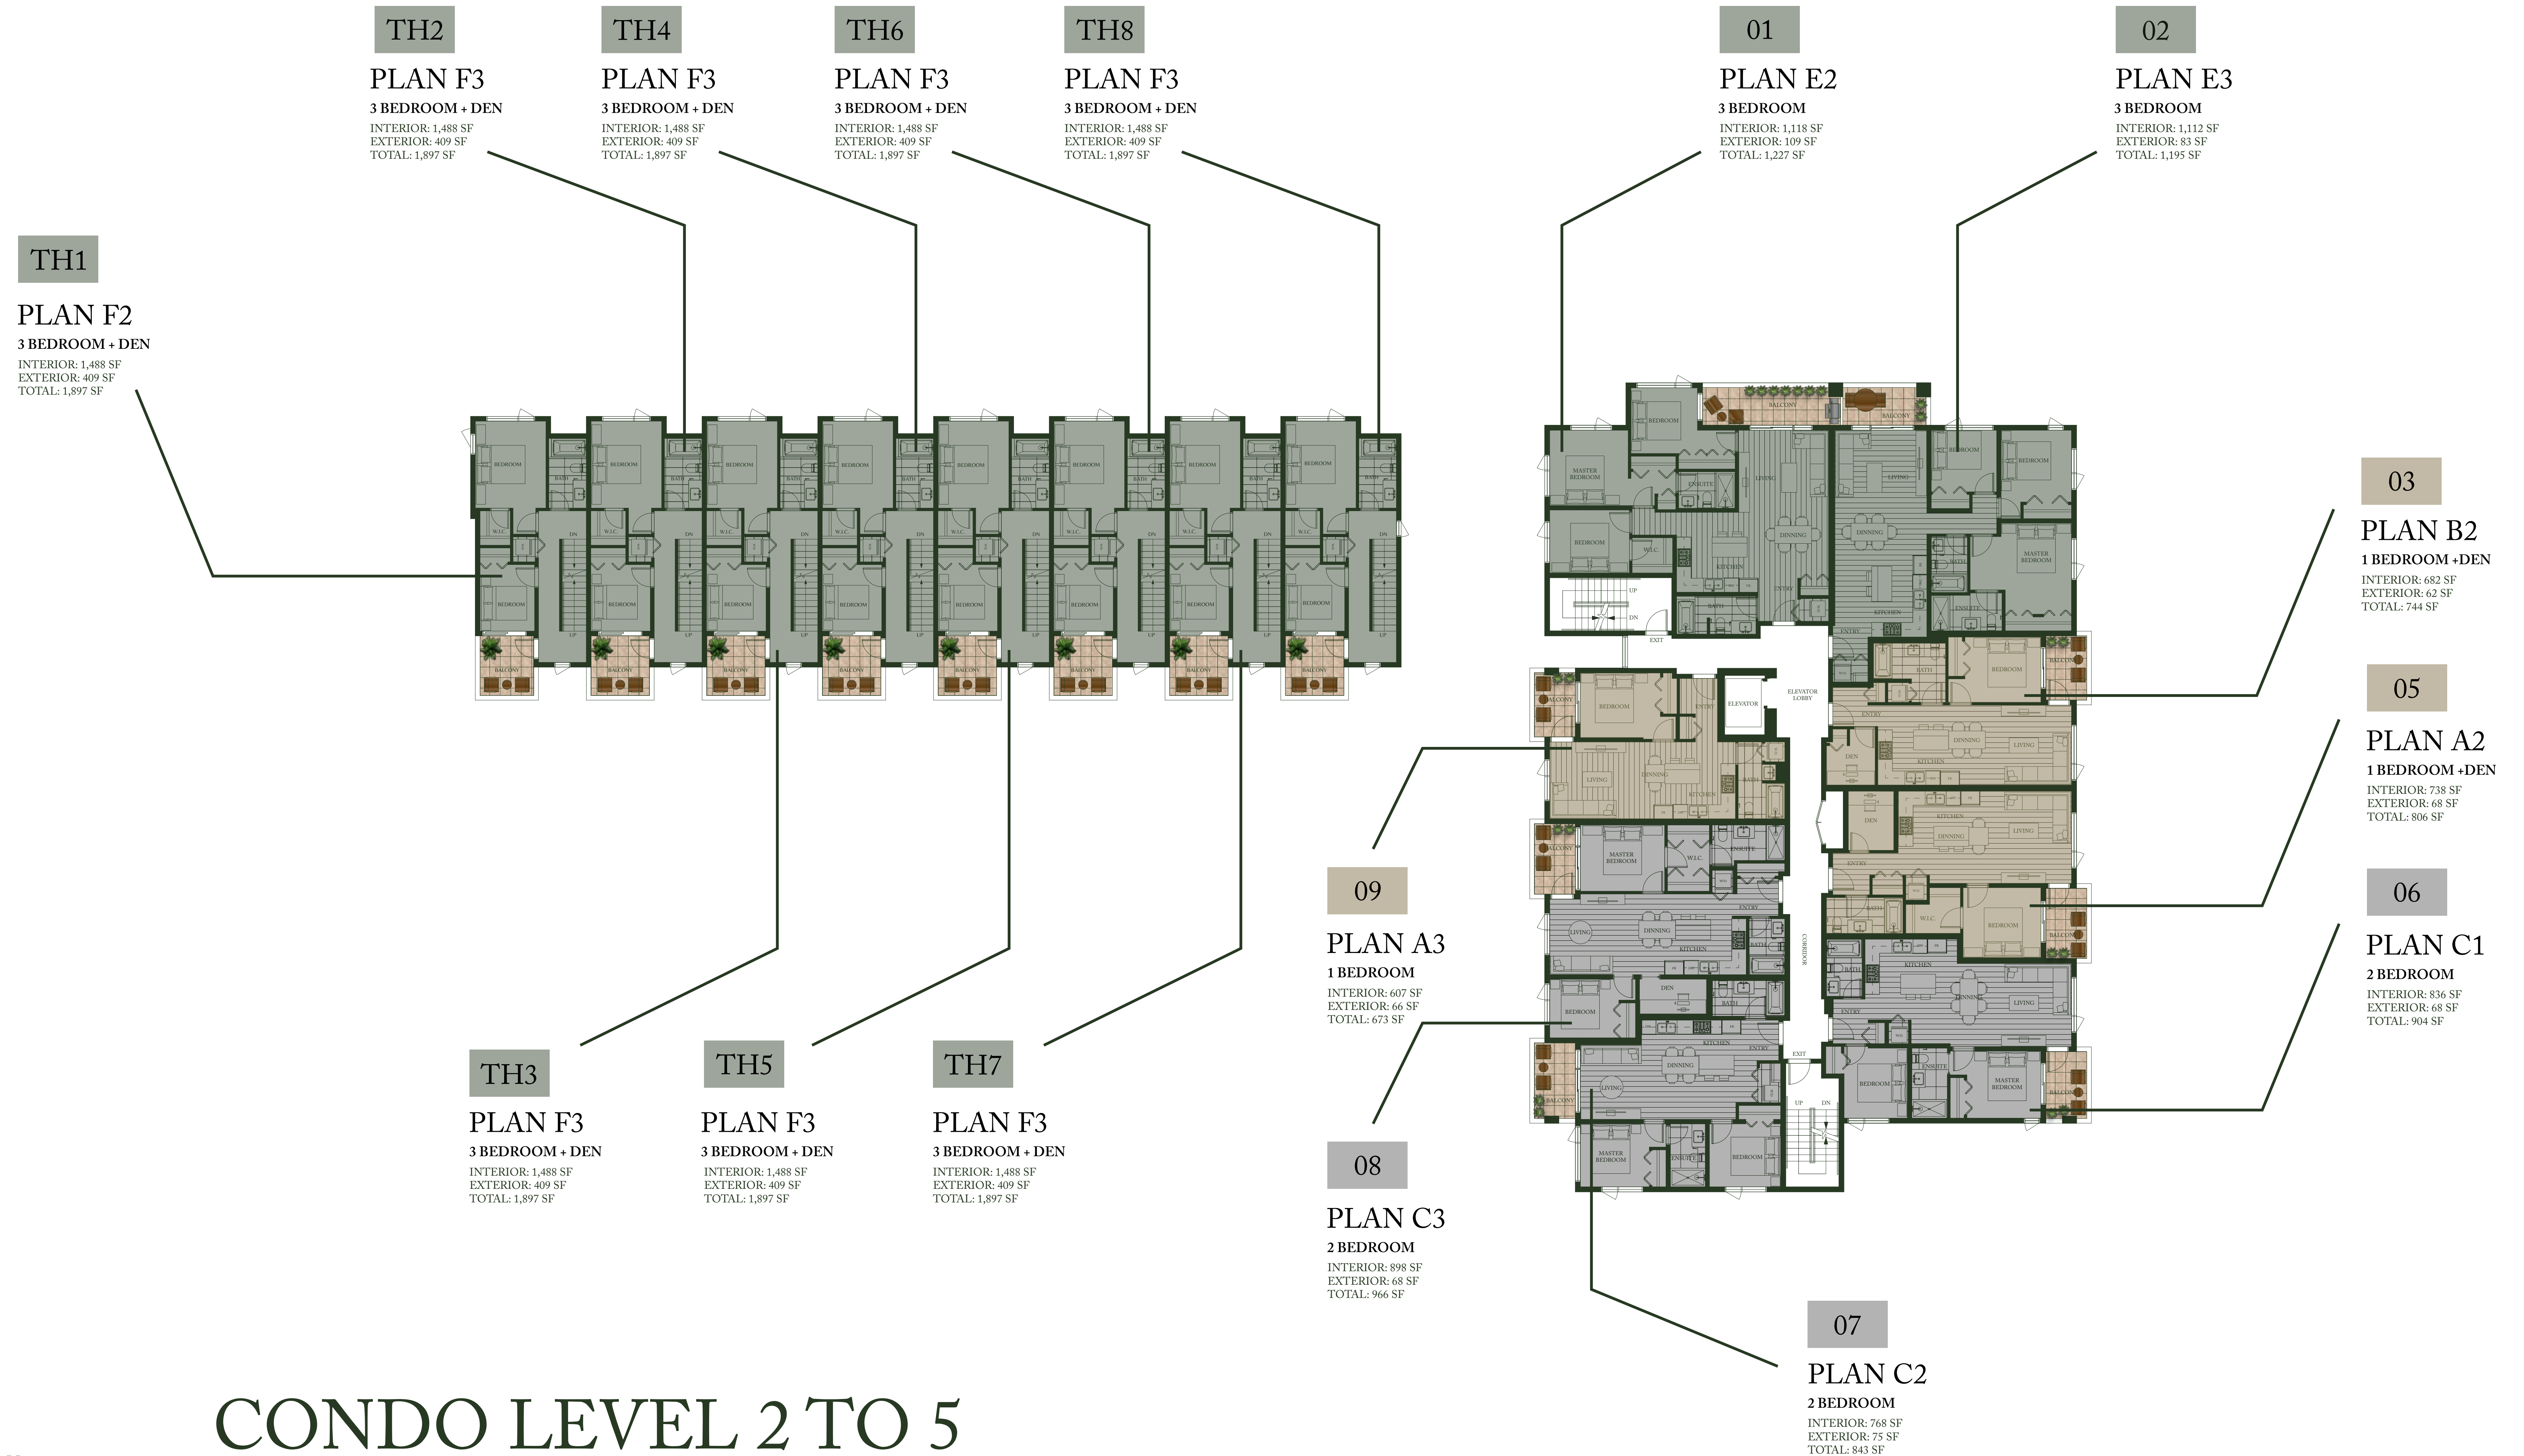

LUXIO ON THE PARK

LEGEND

- 1 Bedroom
- 2 Bedroom
- 3 Bedroom

POSITION

LUXIO.CA

CONDO LEVEL 2 TO 5 TOWNHOME LEVEL 2

MCS DEVELOPMENTS KONIC HOMES