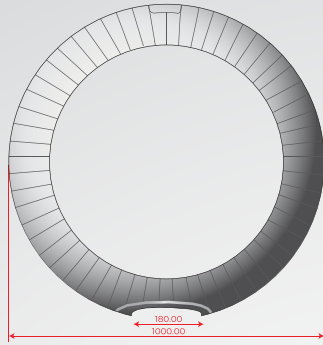

PANORAMA DOME 10

General

The Panorama Dome is an inflatable workshop dome or room and is a round structure with an open roof. This popular inflatable dome is often used as a subspace or workshop space at trade fairs and conferences. The open roof creates a sense of space inside the dome, while privacy, acoustics and soundproofing are guaranteed. The Panorama Dome can be used, for example, as a workshop space, break-out space at conferences or trade fairs, or as a presentation space.

Measurements

PRESPECTIVE

TOP

FRONT

RIGHT

Diameter
(outer / inner)

10 m
9 m

Height
(outer / inner)

3.5 m
3.5 m

Surface
(inner)

63.5m²

Max chairs

70-75

Color

white

LED

RGB bars
of 1m

Weight

65 kg

Power

220v
450w no LED
950w With LED

Theatre
~75 chairs

Classroom
~24 chairs

Banquet
~32 chairs