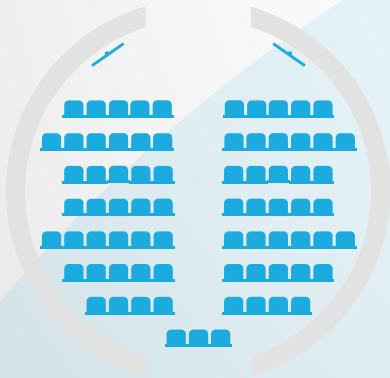

PANORAMA DOME 10

General

The Panorama Dome is an inflatable workshop dome or room and is a round structure with an open roof. This popular inflatable dome is often used as a subspace or workshop space at trade fairs and conferences. The open roof creates a sense of space inside the dome, while privacy, acoustics and soundproofing are guaranteed. The Panorama Dome can be used, for example, as a workshop space, break-out space at conferences or trade fairs, or as a presentation space.

Measurements

PRESPECTIVE

TOP

FRONT

RIGHT

Diameter
(outer / inner)

10 m
9 m

Height
(outer / inner)

3.5 m
3.5 m

Surface
(inner)

63.5m²

Max chairs

70-75

Color

white

LED

RGB bars
of 1m

Weight

65 kg

Power

220v
450w no LED
950w With LED

Theatre
~75 chairs

Classroom
~24 chairs

Banquet
~32 chairs