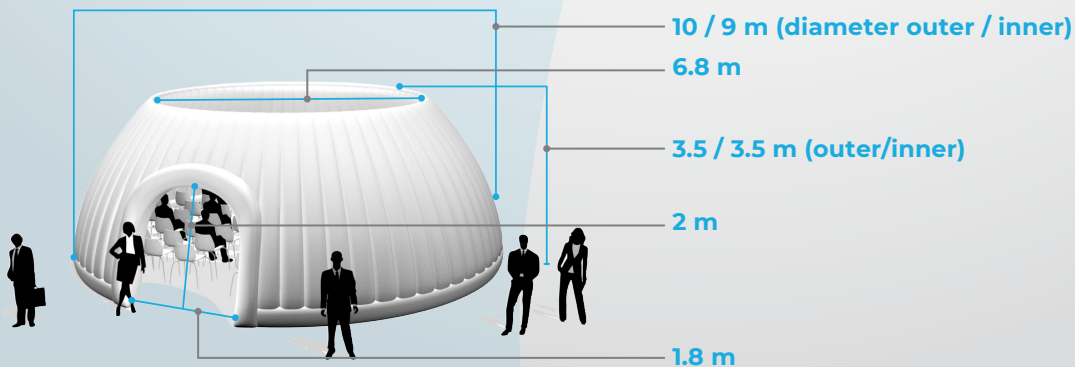

PANORAMA DOME 10

General

The Panorama Dome is an inflatable workshop dome or room and is a round structure with an open roof. This popular inflatable dome is often used as a subspace or workshop space at trade fairs and conferences. The open roof creates a sense of space inside the dome, while privacy, acoustics and soundproofing are guaranteed. The Panorama Dome can be used, for example, as a workshop space, break-out space at conferences or trade fairs, or as a presentation space.

3.5 m
3.5 m

Surface
(inner)

63.5m²

Max chairs

70-75

Color

white

LED

RGB bars
of 1m

Weight

65 kg

Power

220v
450w no LED
950w With LED

Theatre
~75 chairs

Classroom
~24 chairs

Banquet
~32 chairs