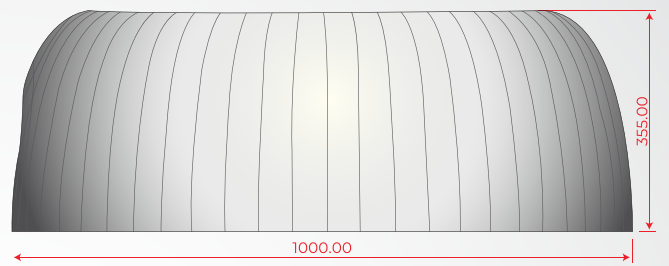

PANORAMA DOME 10

General

The Panorama Dome is an inflatable workshop dome or room and is a round structure with an open roof. This popular inflatable dome is often used as a subspace or workshop space at trade fairs and conferences. The open roof creates a sense of space inside the dome, while privacy, acoustics and soundproofing are guaranteed. The Panorama Dome can be used, for example, as a workshop space, break-out space at conferences or trade fairs, or as a presentation space.

Measurements

PRESPECTIVE

TOP

FRONT

RIGHT

Diameter
(outer / inner)

10 m
9 m

Height
(outer / inner)

3.5 m
3.5 m

Surface
(inner)

63.5m²

Max chairs

70-75

Color

white

LED