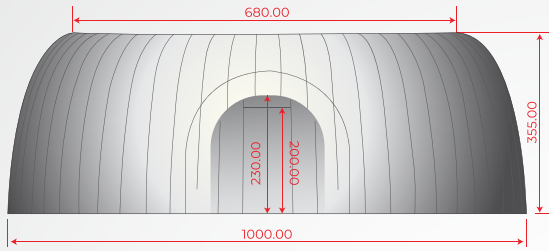

PANORAMA DOME 10

General

The Panorama Dome is an inflatable workshop dome or room and is a round structure with an open roof. This popular inflatable dome is often used as a subspace or workshop space at trade fairs and conferences. The open roof creates a sense of space inside the dome, while privacy, acoustics and soundproofing are guaranteed. The Panorama Dome can be used, for example, as a workshop space, break-out space at conferences or trade fairs, or as a presentation space.

Measurements

PRESPECTIVE

TOP

FRONT

RIGHT

Diameter
(outer / inner)

10 m
9 m

Height
(outer / inner)

3.5 m
3.5 m

Surface
(inner)

63.5m²

Max chairs

70-75

Color

white

LED