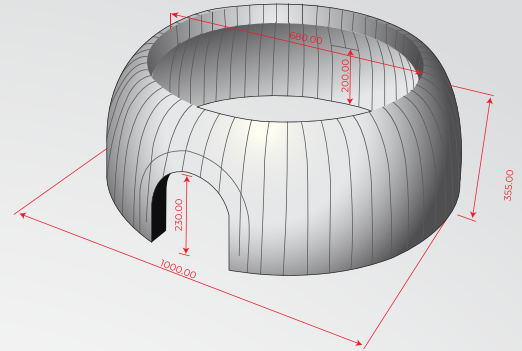

PANORAMA DOME 10

General

The Panorama Dome is an inflatable workshop dome or room and is a round structure with an open roof. This popular inflatable dome is often used as a subspace or workshop space at trade fairs and conferences. The open roof creates a sense of space inside the dome, while privacy, acoustics and soundproofing are guaranteed. The Panorama Dome can be used, for example, as a workshop space, break-out space at conferences or trade fairs, or as a presentation space.

Measurements

PRESPECTIVE

TOP

FRONT

RIGHT

Diameter
(outer / inner)

10 m
9 m

Height
(outer / inner)

3.5 m
3.5 m

Surface
(inner)

63.5m²

Max chairs

70-75

Color

white

LED