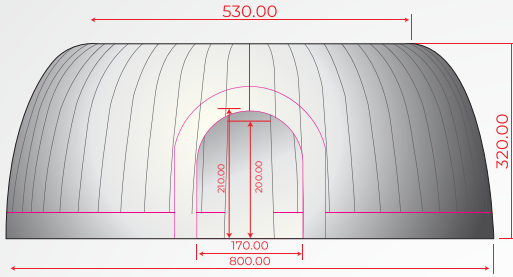

PANORAMA DOME 8

General

The Panorama Dome is an inflatable workshop dome or room and is a round structure with an open roof. This popular inflatable dome is often used as a subspace or workshop space at trade fairs and conferences. The open roof creates a sense of space inside the dome, while privacy, acoustics and soundproofing are guaranteed. The Panorama Dome can be used, for example, as a workshop space, break-out space at conferences or trade fairs, or as a presentation space.

Measurements

PRESPECTIVE

TOP

FRONT

RIGHT

Diameter
(outer / inner)
8.1 m
7.1 m

Height
(outer / inner)
3.2 m
3.2 m

Surface
(inner)
39.5m²

Max chairs
40-45

Color
white

LED
RGB bars
of 1m

Weight
45 kg

Power
220v
450w no LED
850w With LED

Theatre
~45 chairs

Classroom
~18 chairs

Banquet
~16 chairs