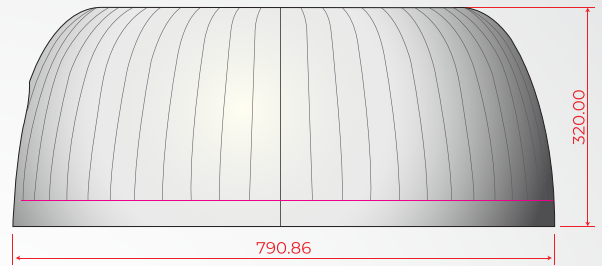

PANORAMA DOME 8

General

The Panorama Dome is an inflatable workshop dome or room and is a round structure with an open roof. This popular inflatable dome is often used as a subspace or workshop space at trade fairs and conferences. The open roof creates a sense of space inside the dome, while privacy, acoustics and soundproofing are guaranteed. The Panorama Dome can be used, for example, as a workshop space, break-out space at conferences or trade fairs, or as a presentation space.

Measurements

PRESPECTIVE

TOP

FRONT

RIGHT

Diameter
(outer / inner)
8.1 m
7.1 m

Height
(outer / inner)
3.2 m
3.2 m

Surface
(inner)
39.5m²

Max chairs
40-45

Color
white

LED
RGB bars
of 1m

Weight
45 kg

Power
220v
450w no LED
850w With LED

Theatre
~45 chairs

Classroom
~18 chairs

Banquet
~16 chairs