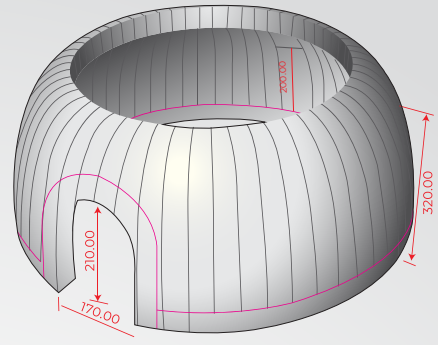

PANORAMA DOME 8

General

The Panorama Dome is an inflatable workshop dome or room and is a round structure with an open roof. This popular inflatable dome is often used as a subspace or workshop space at trade fairs and conferences. The open roof creates a sense of space inside the dome, while privacy, acoustics and soundproofing are guaranteed. The Panorama Dome can be used, for example, as a workshop space, break-out space at conferences or trade fairs, or as a presentation space.

Measurements

PRESPECTIVE

TOP

FRONT

RIGHT

Diameter
(outer / inner)
8.1 m
7.1 m

Height
(outer / inner)
3.2 m
3.2 m

Surface
(inner)
39.5m²

Max chairs
40-45

Color
white

LED
RGB bars
of 1m

Weight
45 kg

Power
220v
450w no LED
850w With LED

Theatre
~45 chairs

Classroom
~18 chairs

Banquet
~16 chairs