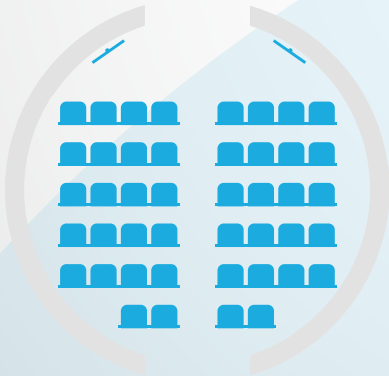

PANORAMA DOME 8

General

The Panorama Dome is an inflatable workshop dome or room and is a round structure with an open roof. This popular inflatable dome is often used as a subspace or workshop space at trade fairs and conferences. The open roof creates a sense of space inside the dome, while privacy, acoustics and soundproofing are guaranteed. The Panorama Dome can be used, for example, as a workshop space, break-out space at conferences or trade fairs, or as a presentation space.

Measurements

PRESPECTIVE

TOP

FRONT

RIGHT

Diameter
(outer / inner)
8.1 m
7.1 m

Height
(outer / inner)
3.2 m
3.2 m

Surface
(inner)
39.5m²

Max chairs
40-45

Color
white

LED
RGB bars
of 1m

Weight
45 kg

Power
220v
450w no LED
850w With LED

Theatre
~45 chairs

Classroom
~18 chairs

Banquet
~16 chairs