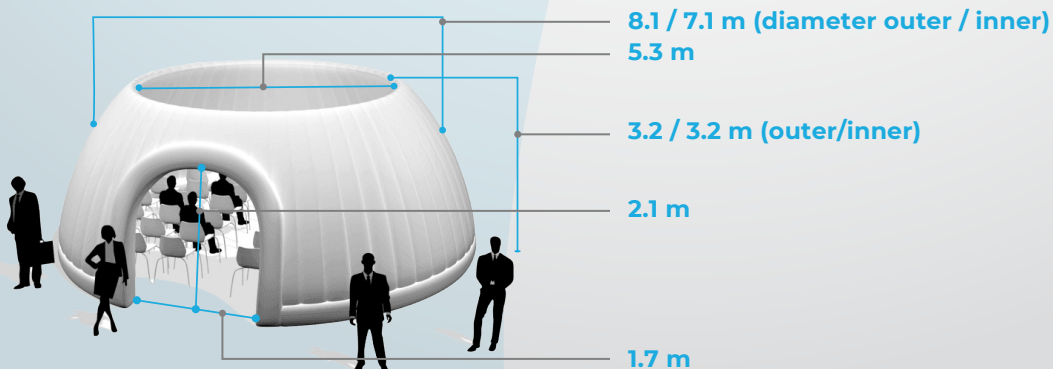

PANORAMA DOME 8

General

The Panorama Dome is an inflatable workshop dome or room and is a round structure with an open roof. This popular inflatable dome is often used as a subspace or workshop space at trade fairs and conferences. The open roof creates a sense of space inside the dome, while privacy, acoustics and soundproofing are guaranteed. The Panorama Dome can be used, for example, as a workshop space, break-out space at conferences or trade fairs, or as a presentation space.

Measurements

PRESPECTIVE

TOP

FRONT

RIGHT

Diameter
(outer / inner)
8.1 m
7.1 m

Height
(outer / inner)
3.2 m
3.2 m

Surface
(inner)
39.5m²

Max chairs
40-45

Color
white

LED
RGB bars
of 1m

Weight
45 kg

Power
220v
450w no LED
850w With LED

Theatre
~45 chairs

Classroom
~18 chairs

Banquet
~16 chairs