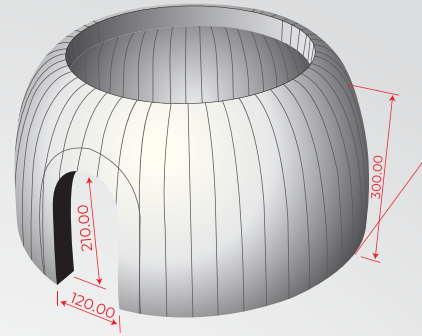

PANORAMA DOME 6

General

The Panorama Dome is an inflatable workshop Dome or room and is a round structure with an open roof. This popular inflatable Dome is often used as a subspace or workshop space at trade fairs and conferences. The open roof creates a sense of space inside the dome, while privacy, acoustics and soundproofing are guaranteed. The Panorama Dome can be used, for example, as a workshop space, break-out space at conferences or trade fairs, or as a presentation space.

Measurements

PRESPECTIVE

TOP

FRONT

RIGHT

Diameter
(outer / inner)
6.2 m
5.4 m

Height
(outer / inner)
3 m
3 m

Surface
(inner)
22.5m²