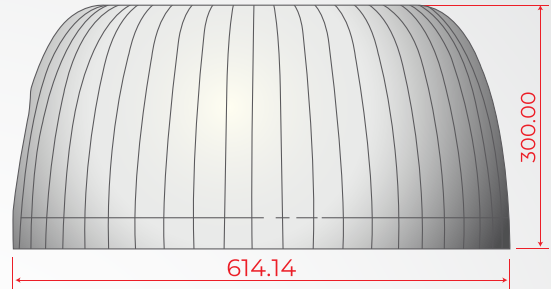

PANORAMA DOME 6

General

The Panorama Dome is an inflatable workshop Dome or room and is a round structure with an open roof. This popular inflatable Dome is often used as a subspace or workshop space at trade fairs and conferences. The open roof creates a sense of space inside the dome, while privacy, acoustics and soundproofing are guaranteed. The Panorama Dome can be used, for example, as a workshop space, break-out space at conferences or trade fairs, or as a presentation space.

Measurements

PRESPECTIVE

TOP

FRONT

RIGHT

Diameter
(outer / inner)
6.2 m
5.4 m

Height
(outer / inner)
3 m
3 m

Surface
(inner)
22.5m²