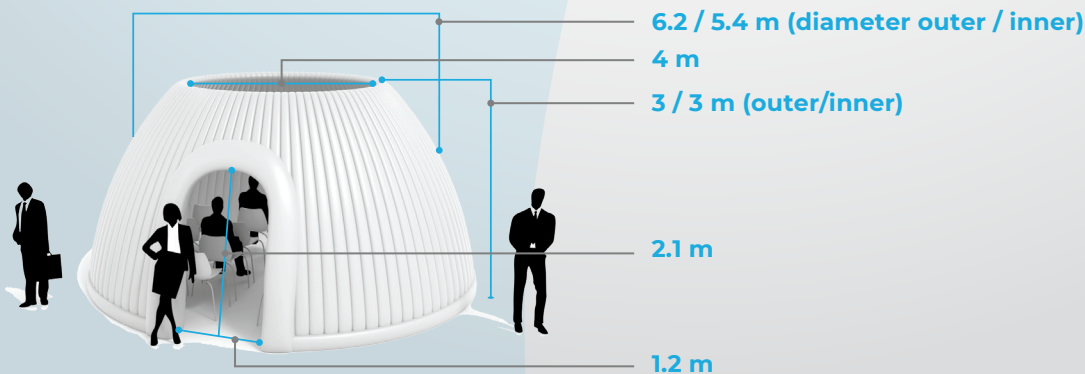

PANORAMA DOME 6

General

The Panorama Dome is an inflatable workshop Dome or room and is a round structure with an open roof. This popular inflatable Dome is often used as a subspace or workshop space at trade fairs and conferences. The open roof creates a sense of space inside the dome, while privacy, acoustics and soundproofing are guaranteed. The Panorama Dome can be used, for example, as a workshop space, break-out space at conferences or trade fairs, or as a presentation space.

Max chairs
18-22

Color
white

LED
RGB bars
of 1m

Weight
25 kg

Power
220v
330w no LED
630w With LED

Theatre
~22 chairs

Classroom
~8 chairs

Banquet
~8 chairs

Product Enhancement

ACOUSTICS AND QUIET AIRFLOW

This Panorama is optimized for acoustic properties, making them ideal for workshops and presentations or acoustic partitions, for example. In addition, this structure is equipped with an isolated blower system that is not audible.