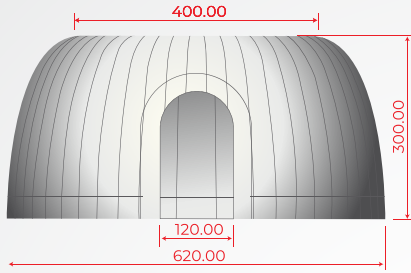

PANORAMA DOME 6

General

The Panorama Dome is an inflatable workshop Dome or room and is a round structure with an open roof. This popular inflatable Dome is often used as a subspace or workshop space at trade fairs and conferences. The open roof creates a sense of space inside the dome, while privacy, acoustics and soundproofing are guaranteed. The Panorama Dome can be used, for example, as a workshop space, break-out space at conferences or trade fairs, or as a presentation space.

Measurements

PRESPECTIVE

TOP

FRONT

RIGHT

Diameter
(outer / inner)
6.2 m
5.4 m

Height
(outer / inner)
3 m
3 m

Surface
(inner)
22.5m²