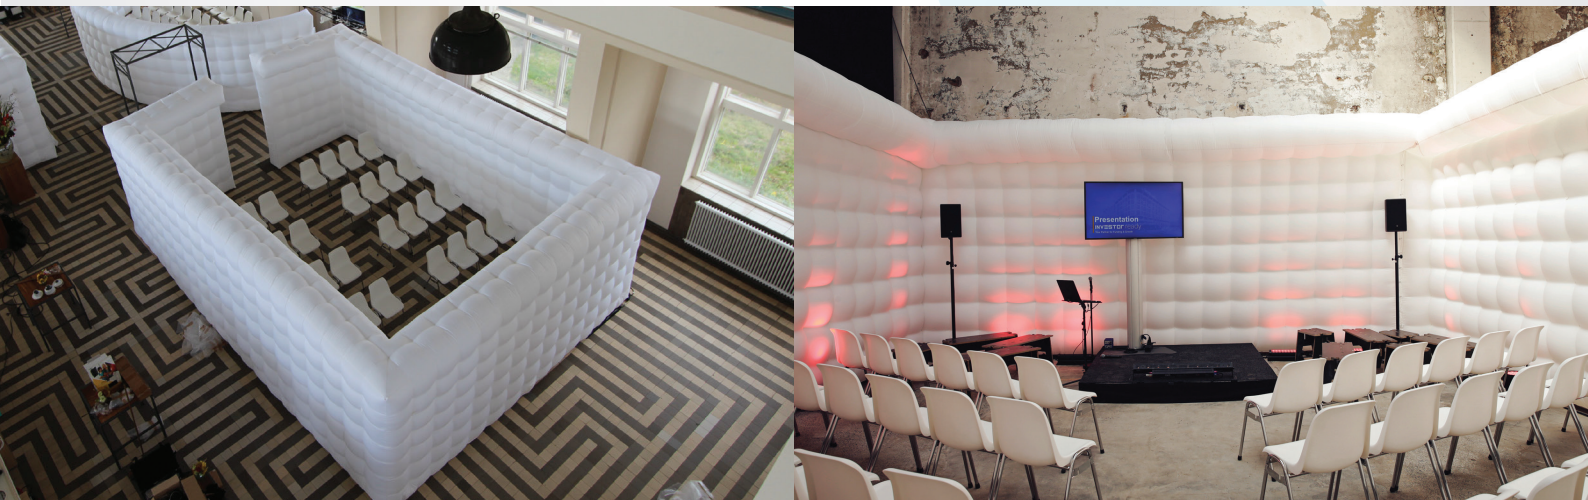

# Stylish Domes and Room in Room Structures for events, congresses and offices

Minimum assembly  
and disassembly time

Rooms for 1 to 1000+ people

Optimal acoustics  
& sound insulation

No fan noise

Sustainable and circular

## General

The Boxer is a square inflatable meeting room and is a striking dome structure with an opening on one side. The sides of the Boxer consist of square compartments, which give this structure a sleek and modern appearance, and also contribute to optimal acoustics. The Boxer can, for example, be used as a break-out space or sub-space at conferences or trade fairs.

## ACOUSTICS AND QUIET AIRFLOW

This Boxer is optimized for acoustic properties, making them ideal for workshops and presentations or acoustic partitions, for example. In addition, this structure is equipped with an isolated blower system that is not audible.