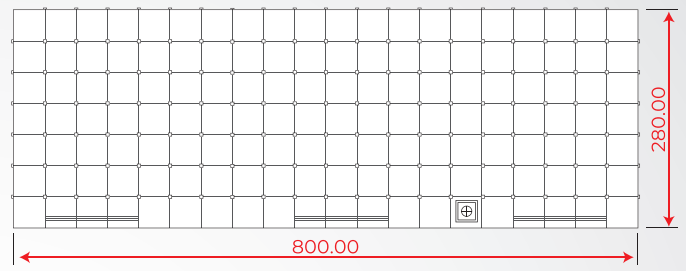

## General

The Boxer is a square inflatable meeting room and is a striking dome structure with an opening on one side. The sides of the Boxer consist of square compartments, which give this structure a sleek and modern appearance, and also contribute to optimal acoustics. The Boxer can, for example, be used as a break-out space or sub-space at conferences or trade fairs.

# Measurements

PRESPECTIVE

TOP

FRONT

RIGHT

Length (outer / inner)	Width (outer / inner)	Height (outer / inner)	Surface (inner)	Max chairs	Color	LED	Setup time	Weight	Power
8 m 7 m	6 m 5 m	2.8 m 2.8 m	35 m <sup>2</sup>	35 - 40	white	RGB bars of 1m	2 man hours	40 kg	220v 450w no LED 850w With LED

Theatre  
~40 chairs

Classroom  
~16 chairs

Banquet  
~16 chairs