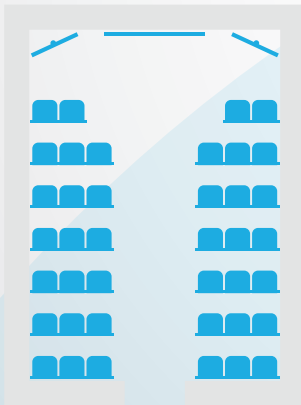

## General

The Boxer is a square inflatable meeting room and is a striking dome structure with an opening on one side. The sides of the Boxer consist of square compartments, which give this structure a sleek and modern appearance, and also contribute to optimal acoustics. The Boxer can, for example, be used as a break-out space or sub-space at conferences or trade fairs.

# Measurements

PRESPECTIVE

TOP

FRONT

RIGHT

Length (outer / inner)	Width (outer / inner)	Height (outer / inner)	Surface (inner)	Max chairs	Color	LED	Setup time	Weight	Power
8 m 7 m	6 m 5 m	2.8 m 2.8 m	35 m <sup>2</sup>	35 - 40	white	RGB bars of 1m	2 man hours	40 kg	220v 450w no LED 850w With LED

Theatre  
~40 chairs

Classroom  
~16 chairs

Banquet  
~16 chairs