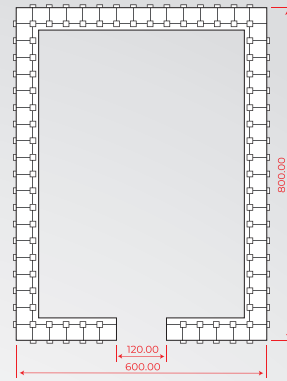

## General

The Boxer is a square inflatable meeting room and is a striking dome structure with an opening on one side. The sides of the Boxer consist of square compartments, which give this structure a sleek and modern appearance, and also contribute to optimal acoustics. The Boxer can, for example, be used as a break-out space or sub-space at conferences or trade fairs.

# Measurements

PRESPECTIVE

TOP

FRONT

RIGHT

Length (outer / inner)	Width (outer / inner)	Height (outer / inner)	Surface (inner)	Max chairs	Color	LED	Setup time	Weight	Power
8 m 7 m	6 m 5 m	2.8 m 2.8 m	35 m <sup>2</sup>	35 - 40	white	RGB bars of 1m	2 man hours	40 kg	220v 450w no LED 850w With LED

Theatre  
~40 chairs

Classroom  
~16 chairs

Banquet  
~16 chairs