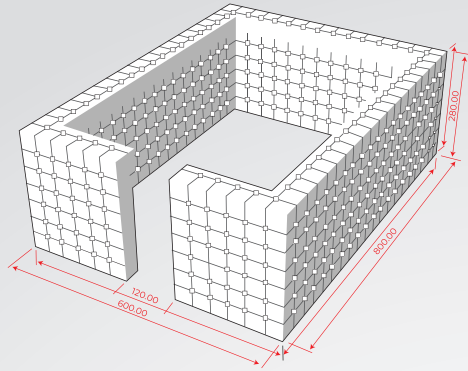

## General

The Boxer is a square inflatable meeting room and is a striking dome structure with an opening on one side. The sides of the Boxer consist of square compartments, which give this structure a sleek and modern appearance, and also contribute to optimal acoustics. The Boxer can, for example, be used as a break-out space or sub-space at conferences or trade fairs.

# Measurements

PRESPECTIVE

TOP

FRONT

RIGHT

Length (outer / inner)	Width (outer / inner)	Height (outer / inner)	Surface (inner)	Max chairs	Color	LED	Setup time	Weight	Power
8 m 7 m	6 m 5 m	2.8 m 2.8 m	35 m <sup>2</sup>	35 - 40	white	RGB bars of 1m	2 man hours	40 kg	220v 450w no LED 850w With LED