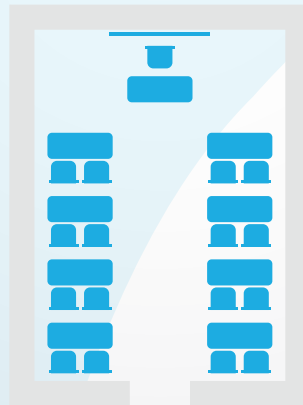

## General

The Boxer is a square inflatable meeting room and is a striking dome structure with an opening on one side. The sides of the Boxer consist of square compartments, which give this structure a sleek and modern appearance, and also contribute to optimal acoustics. The Boxer can, for example, be used as a break-out space or sub-space at conferences or trade fairs.

# Measurements

PRESPECTIVE

TOP

FRONT

RIGHT

Length (outer / inner)	Width (outer / inner)	Height (outer / inner)	Surface (inner)	Max chairs	Color	LED	Setup time	Weight	Power
8 m 7 m	6 m 5 m	2.8 m 2.8 m	35 m <sup>2</sup>	35 - 40	white	RGB bars of 1m	2 man hours	40 kg	220v 450w no LED 850w With LED

Theatre  
~40 chairs

Classroom  
~16 chairs

Banquet  
~16 chairs