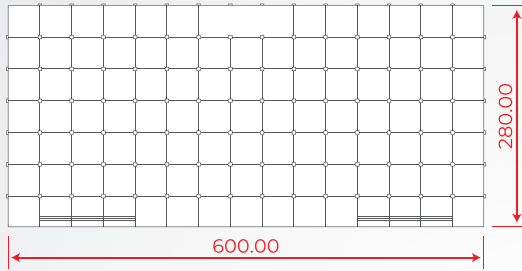

## General

The Boxer is a square inflatable meeting room and is a striking dome structure with an opening on one side. The sides of the Boxer consist of square compartments, which give this structure a sleek and modern appearance, and also contribute to optimal acoustics. The Boxer can, for example, be used as a break-out space or sub-space at conferences or trade fairs.

# Measurements

PRESPECTIVE

TOP

FRONT

RIGHT

Length (outer / inner)	Width (outer / inner)	Height (outer / inner)	Surface (inner)	Max chairs	Color	LED	Setup time	Weight	Power
8 m 7 m	6 m 5 m	2.8 m 2.8 m	35 m <sup>2</sup>	35 - 40	white	RGB bars of 1m	2 man hours	40 kg	220v 450w no LED 850w With LED