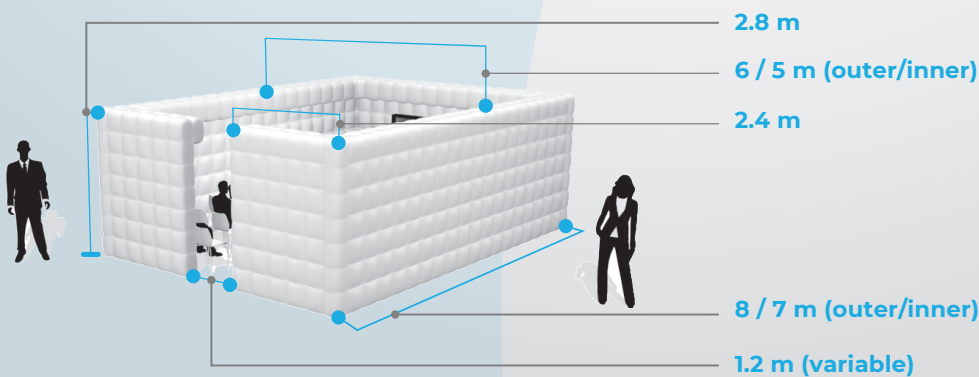

Measurements

Length (outer / inner)	Width (outer / inner)	Height (outer / inner)	Surface (inner)	Max chairs	Color	LED	Setup time	Weight	Power
8 m 7 m	6 m 5 m	2.8 m 2.8 m	35 m²	35 - 40	white	RGB bars of 1m	2 man hours	40 kg	220v 450w no LED 850w With LED