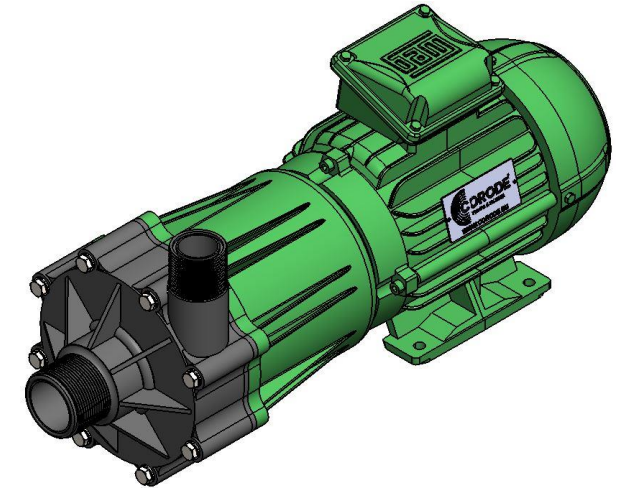

Article number	: CPMD-30 PP	CPMD-30 PVDF
Materials available	: PP	PVDF
O-ring	: EPDM	Viton
Max. temperature	: 80°C	90°C
Max. flow	: 31.2m³/h	
Max. head	: 24mtr.	
Max. viscosity	: On request	
Motor	: 2.2kW, 230/400V, 7.70/4.43Amp, 3Ph, 50Hz, IP55	

Unless otherwise specified, all dimensions are in millimetres