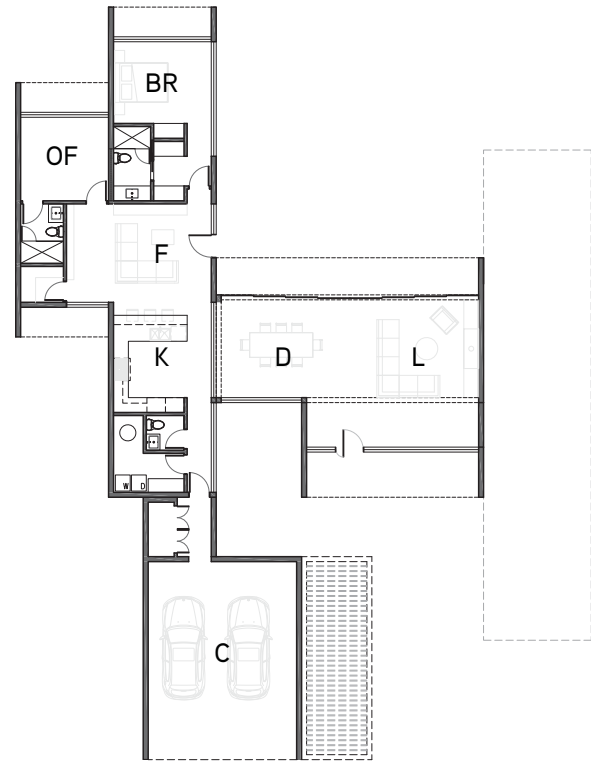

MOD 1 + CARPORT + MOD 2 is the third model of the Swatt | Miers Simpatico Courtyard Series. It includes two factory-built modules with a bedroom with en-suite bathroom, a family room, an open kitchen, an office, a laundry room, a second full bathroom and a powder room. It also includes a site built, low-maintenance 2-car carport with some outdoor storage.

SIMPATICO COURTYARD HOUSE

MOD 1 + CARPORT + MOD 2 + GREAT ROOM

1 bed, great room, 1 office, 2.5 bath
1912 sqft
2 car carport + 26 sqft of storage

PRICING:

Modular Cost: starting at \$755,000
Modular + Site: starting at \$1,200,000

MOD 1 + CARPORT + MOD 2 + GREAT ROOM is the fourth model of the Swatt | Miers Simpatico Courtyard Series. It includes two factory-built modules with a bedroom with en-suite bathroom, a family room, an open kitchen, an office, a laundry room, a second full bathroom and a powder room. It also includes a site built great room with taller ceilings and a site built 2-car carport.