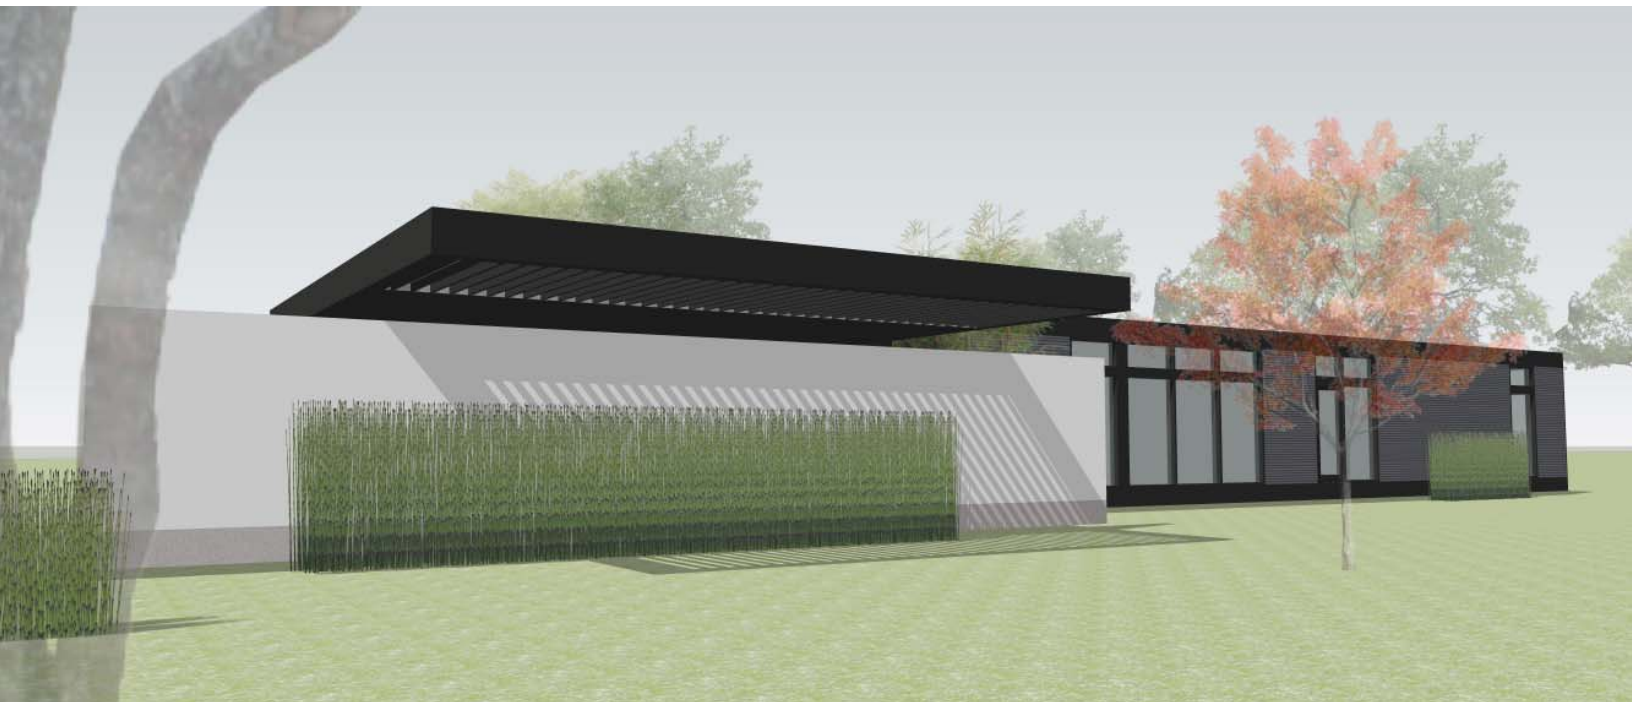

SIMPATICO COURTYARD HOUSE

The Swatt | Miers Simpatico Courtyard Home is designed to be a kit of parts, customizable to the clients (growing) needs. This design can be built as the complete 3 module, 2 site built part home, or built incrementally with few modifications needed. The home has ample glazing for indoor/outdoor living, and the site built portions allow for large cantilevers and taller spaces.

PRICING:

Modular Cost: starting at \$380,000
Modular + Site: starting at \$600,000

MOD 1 is the entry level model of the Swatt | Miers Simpatico Courtyard Series. Ideal for a first-time home buyer or as a maintenance free pied-a-terre, this standalone module includes a bedroom with en-suite bathroom, a family room, an open kitchen, a laundry room and a powder room.

SIMPATICO COURTYARD HOUSE

MOD 1 + CARPORT

1 bed, 1.5 bath
899 sqft
2 car carport + 26 sqft of storage

PRICING:

Modular Cost: starting at \$460,000
Modular + Site: starting at \$750,000

MOD 1 + CARPORT is the second model of the Swatt | Miers Simpatico Courtyard Series. It includes one factory-built module with a bedroom with en-suite bathroom, a family room, an open kitchen, a laundry room and a powder room. It also includes a site built, low-maintenance 2-car carport with some outdoor storage.

SIMPATICO COURTYARD HOUSE

MOD 1 + CARPORT + MOD 2

1 bed, 1 office, 2.5 bath
1227 sqft
2 car carport + 26 sqft of storage

PRICING:

Modular Cost: starting at \$575,000
Modular + Site: starting at \$1,000,000