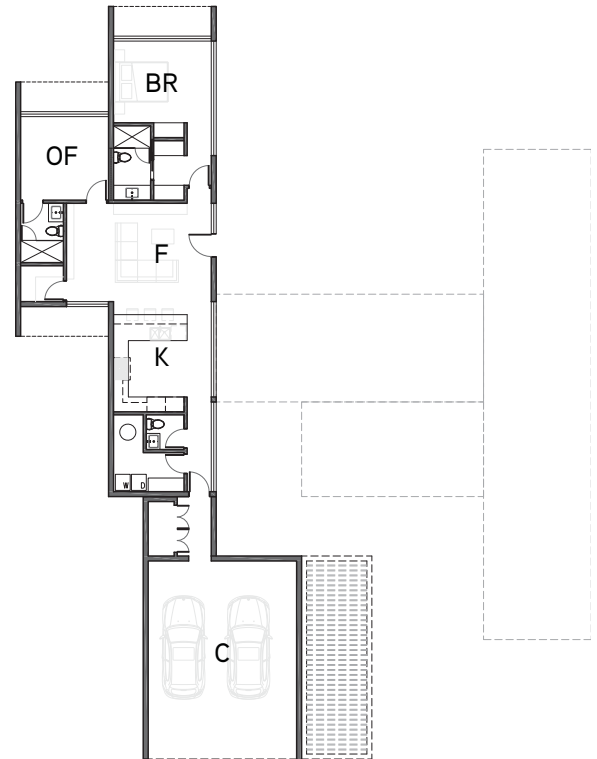

SIMPATICO COURTYARD HOUSE

MOD 1 + CARPORT

1 bed, 1.5 bath
899 sqft
2 car carport + 26 sqft of storage

PRICING:

Modular Cost: starting at \$460,000
Modular + Site: starting at \$750,000

MOD 1 + CARPORT is the second model of the Swatt | Miers Simpatico Courtyard Series. It includes one factory-built module with a bedroom with en-suite bathroom, a family room, an open kitchen, a laundry room and a powder room. It also includes a site built, low-maintenance 2-car carport with some outdoor storage.

SIMPATICO COURTYARD HOUSE

MOD 1 + CARPORT + MOD 2

1 bed, 1 office, 2.5 bath
1227 sqft
2 car carport + 26 sqft of storage

PRICING:

Modular Cost: starting at \$575,000
Modular + Site: starting at \$1,000,000

MOD 1 + CARPORT + MOD 2 is the third model of the Swatt | Miers Simpatico Courtyard Series. It includes two factory-built modules with a bedroom with en-suite bathroom, a family room, an open kitchen, an office, a laundry room, a second full bathroom and a powder room. It also includes a site built, low-maintenance 2-car carport with some outdoor storage.

SIMPATICO COURTYARD HOUSE

MOD 1 + CARPORT + MOD 2 + GREAT ROOM

1 bed, great room, 1 office, 2.5 bath
1912 sqft
2 car carport + 26 sqft of storage

PRICING:

Modular Cost: starting at \$755,000
Modular + Site: starting at \$1,200,000