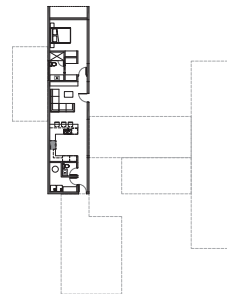

MOD 1

1 bed
1.5 bath
899 sqft

MOD 1
+ CARPORT

1 bed
1.5 bath
899 sqft
2 car carport + storage

MOD 1
+ CARPORT
+ MOD 2

1 bed
2.5 bath
1 office
1227 sqft
2 car carport + storage

MOD 1
+ CARPORT
+ MOD 2
+ GREAT ROOM

1 bed
2.5 bath
1 office
great room
1912 sqft
2 car carport + storage

MOD 1
+ CARPORT
+ MOD 2
+ GREAT ROOM
+ MOD 3

3 bed
4.5 bath
1 office
great room
2753 sqft
2 car carport + storage

SIMPATICO COURTYARD HOUSE

SWATT MIERS ARCHITECTS

MOD 1

\$380,000
14'-6" wide
x 66'-0" long
x 11'-10" tall

CARPORT

\$80,000
21'-4" wide
x 43'-4" long
x 10'-6" tall

MOD 2

\$115,000
12'-6" wide
x 26'-3" long
x 10'-6" tall

GREAT ROOM

\$180,000 (materials)
14'-6" wide
x 36'-0" long
x 13'-6" tall
+12'-0" wide
x 24'-6" long
x 13'-6" tall

MOD 3

\$335,000
14'-6" wide
x 66'-0" long
x 11'-10" tall

SIMPATICO COURTYARD HOUSE

MOD 1

1 bed, 1.5 bath
899 sqft