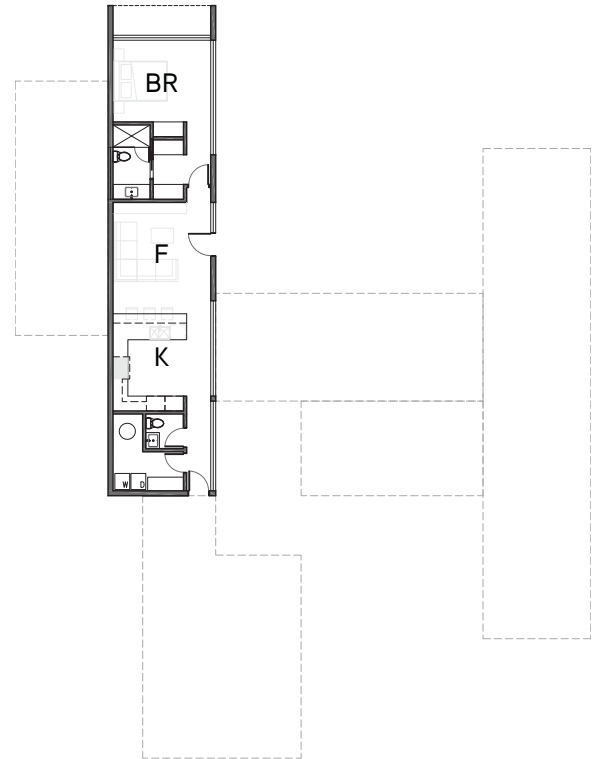

SIMPATICO COURTYARD HOUSE

MOD 1

1 bed, 1.5 bath
899 sqft

PRICING:

Modular Cost: starting at $380,000
Modular + Site: starting at $600,000

MOD 1 is the entry level model of the Swatt | Miers Simpatico Courtyard Series. Ideal for a first-time home buyer or as a maintenance free pied-a-terre, this standalone module includes a bedroom with en-suite bathroom, a family room, an open kitchen, a laundry room and a powder room.