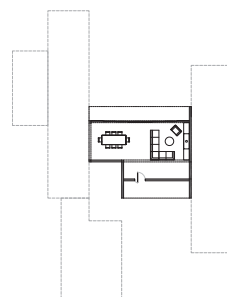

SWATT MIERS ARCHITECTS

MOD 1

\$380,000
14'-6" wide
x 66'-0" long
x 11'-10" tall

CARPORT

\$80,000
21'-4" wide
x 43'-4" long
x 10'-6" tall

MOD 2

\$115,000
12'-6" wide
x 26'-3" long
x 10'-6" tall

GREAT ROOM

\$180,000 (materials)
14'-6" wide
x 36'-0" long
x 13'-6" tall
+12'-0" wide
x 24'-6" long
x 13'-6" tall

MOD 3

\$335,000
14'-6" wide
x 66'-0" long
x 11'-10" tall

SIMPATICO COURTYARD HOUSE

MOD 1

1 bed, 1.5 bath
899 sqft