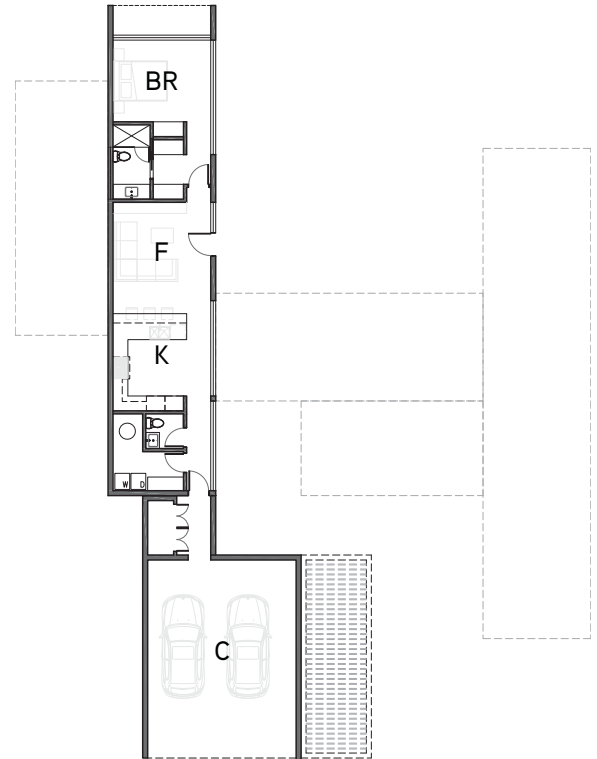

SIMPATICO COURTYARD HOUSE

MOD 1 + CARPORT

1 bed, 1.5 bath
899 sqft
2 car carport + 26 sqft of storage

PRICING:

Modular Cost: starting at \$460,000
Modular + Site: starting at \$750,000

MOD 1 + CARPORT is the second model of the Swatt | Miers Simpatico Courtyard Series. It includes one factory-built module with a bedroom with en-suite bathroom, a family room, an open kitchen, a laundry room and a powder room. It also includes a site built, low-maintenance 2-car carport with some outdoor storage.

SIMPATICO COURTYARD HOUSE

MOD 1 + CARPORT + MOD 2

1 bed, 1 office, 2.5 bath
1227 sqft
2 car carport + 26 sqft of storage

PRICING:

Modular Cost: starting at \$575,000
Modular + Site: starting at \$1,000,000