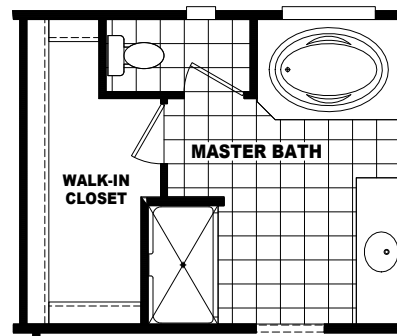

MODEL: MR-28664A
 APPROXIMATELY 1760 SQ. FT. TOTAL
 APPROXIMATELY 1752 SQ. FT. LIVABLE
 4 BEDROOM, 2 BATH

**OPTIONAL
LUX BATH**

**OPTIONAL 4'x 6'
CERAMIC TILE
SHOWER WITH
SHOWER SPA**