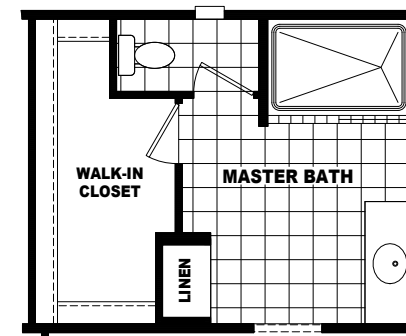

MODEL: MR-28664A
 APPROXIMATELY 1760 SQ. FT. TOTAL
 APPROXIMATELY 1752 SQ. FT. LIVABLE
 4 BEDROOM, 2 BATH

**OPTIONAL
LUX BATH**

**OPTIONAL 4'x 6'
CERAMIC TILE
SHOWER WITH
SHOWER SPA**