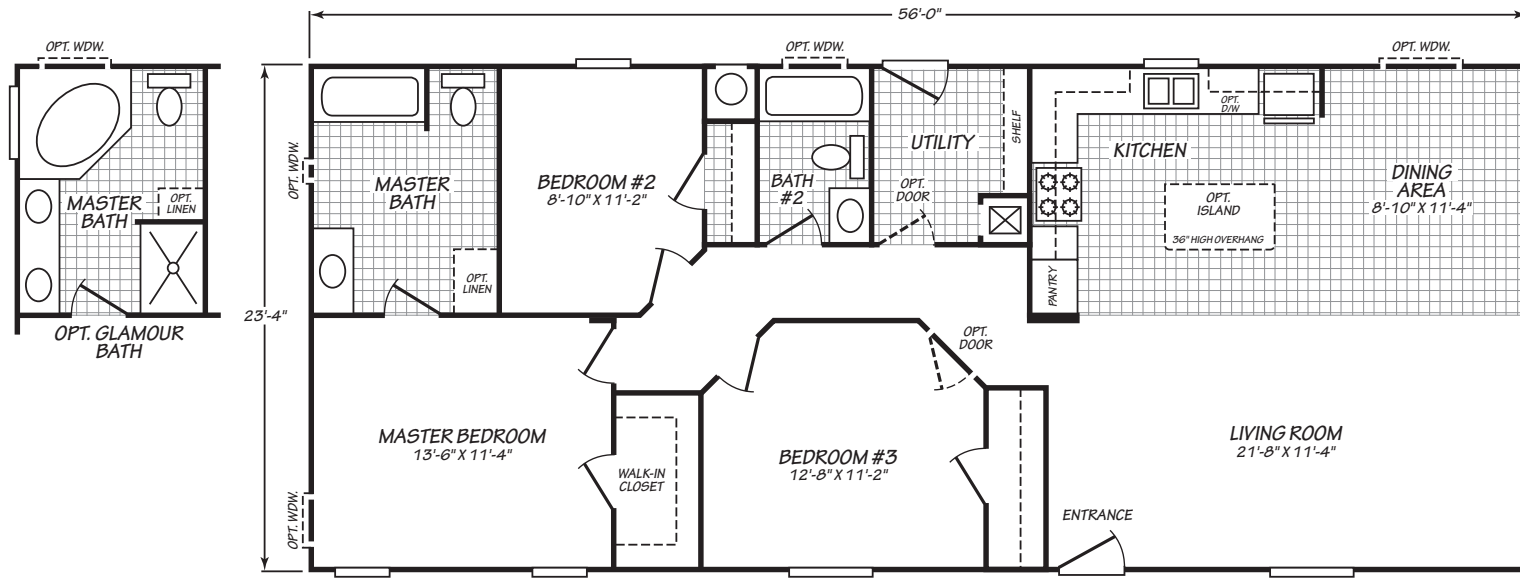

CANYON LAKE

MODEL 24563L

3 Bedroom • 2 Bath • 1,306 Square Feet

©2016 FLEETWOOD HOMES INC. ALL RIGHTS RESERVED

Important: Because we continually update and modify our products, it is important for you to know that our brochures and literature are for illustrative purposes only. **ILLUSTRATIONS MAY SHOW OPTIONAL FEATURES.** All information contained herein may vary from the actual home we build. Dimensions are nominal length and width measurements are from exterior wall to exterior wall. We reserve the right to make changes at any time, without notice or obligation, in prices, colors, materials, specifications, features and models. Please check with your retailer for specific information about the home you select.