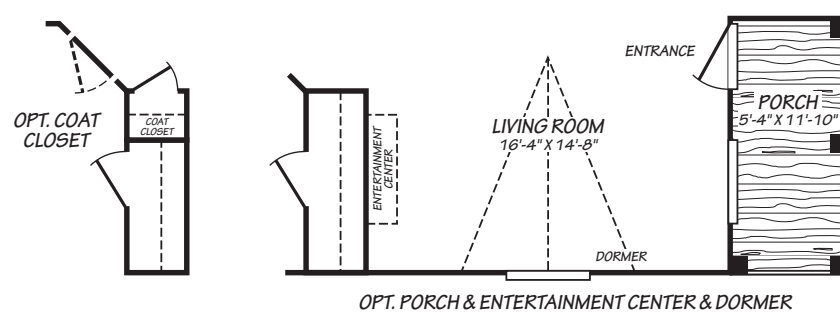

CANYON LAKE

MODEL 24563L

3 Bedroom • 2 Bath • 1,306 Square Feet

©2016 FLEETWOOD HOMES INC. ALL RIGHTS RESERVED

Important: Because we continually update and modify our products, it is important for you to know that our brochures and literature are for illustrative purposes only. **ILLUSTRATIONS MAY SHOW OPTIONAL FEATURES.** All information contained herein may vary from the actual home we build. Dimensions are nominal length and width measurements are from exterior wall to exterior wall. We reserve the right to make changes at any time, without notice or obligation, in prices, colors, materials, specifications, features and models. Please check with your retailer for specific information about the home you select.