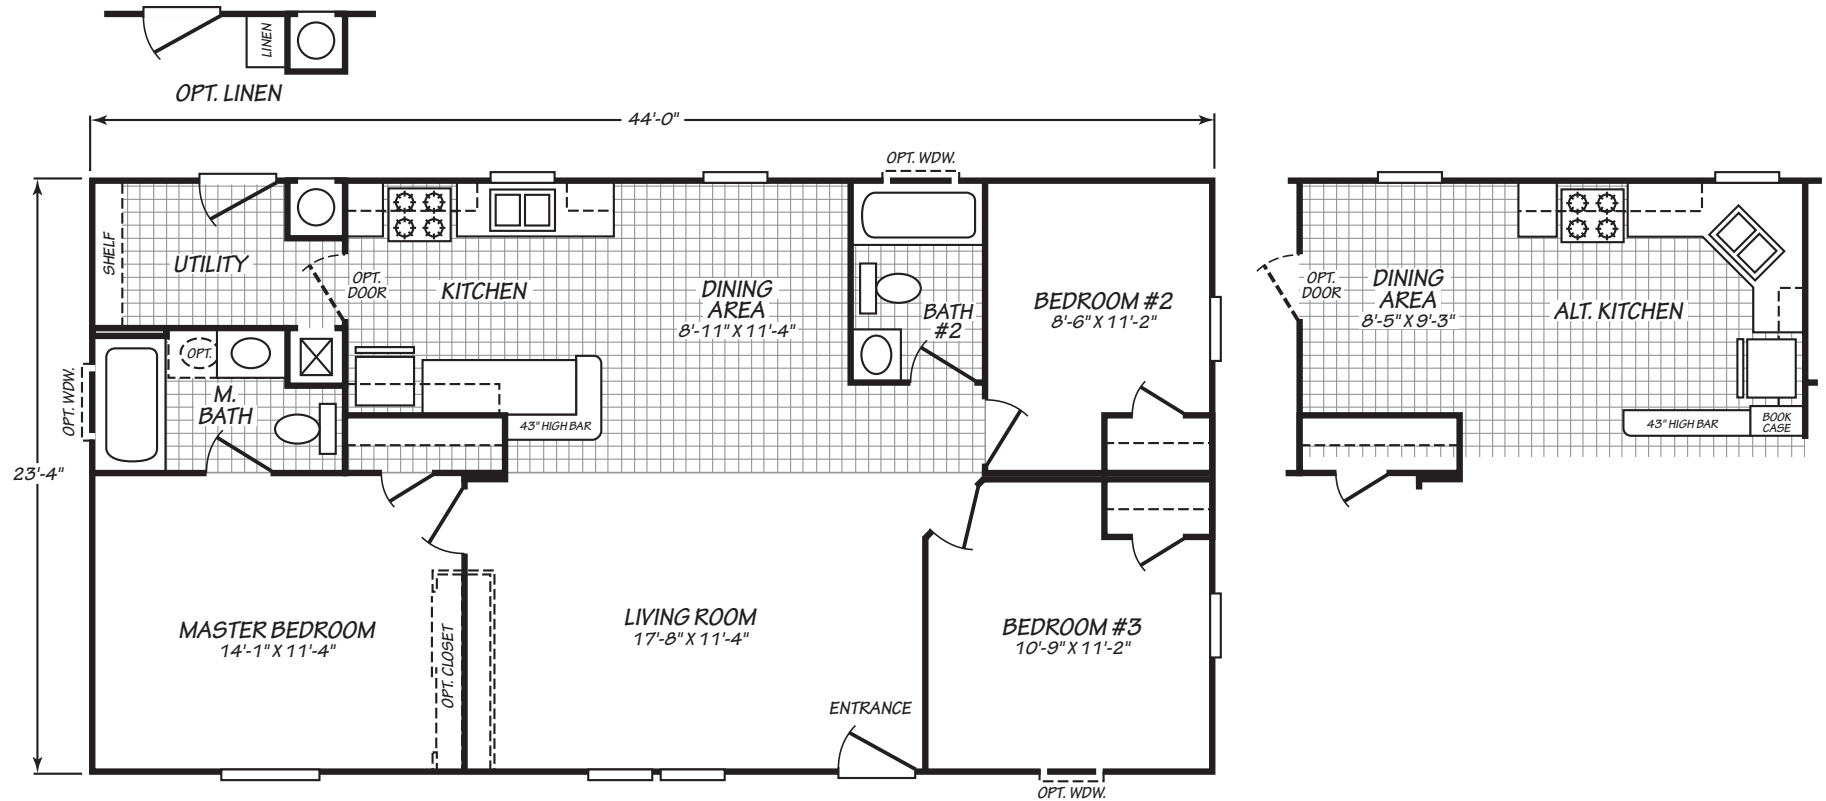

CANYON LAKE

MODEL 24443X

3 Bedroom • 2 Bath • 1,026 Square Feet

©2016 FLEETWOOD HOMES INC. ALL RIGHTS RESERVED

Important: Because we continually update and modify our products, it is important for you to know that our brochures and literature are for illustrative purposes only. **ILLUSTRATIONS MAY SHOW OPTIONAL FEATURES.** All information contained herein may vary from the actual home we build. Dimensions are nominal length and width measurements are from exterior wall to exterior wall. We reserve the right to make changes at any time, without notice or obligation, in prices, colors, materials, specifications, features and models. Please check with your retailer for specific information about the home you select.