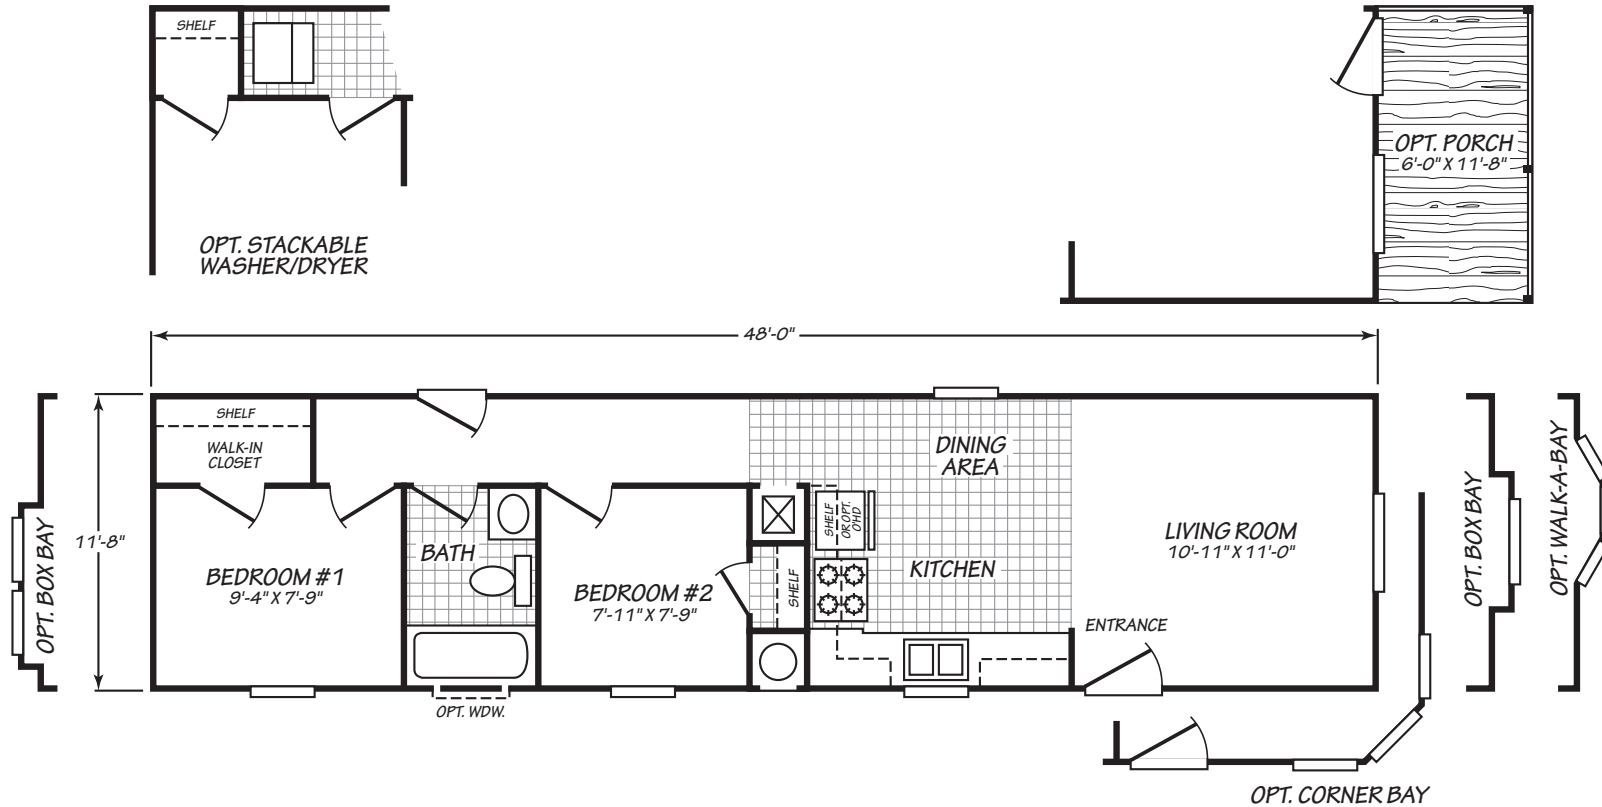

CANYON LAKE

MODEL 12482L

2 Bedroom • 1 Bath • 560 Square Feet

©2022 FLEETWOOD HOMES INC. ALL RIGHTS RESERVED

Important: Because we continually update and modify our products, it is important for you to know that our brochures and literature are for illustrative purposes only. **ILLUSTRATIONS MAY SHOW OPTIONAL FEATURES.** All information contained herein may vary from the actual home we build. Dimensions are nominal length and width measurements are from exterior wall to exterior wall. We reserve the right to make changes at any time, without notice or obligation, in prices, colors, materials, specifications, features and models. Please check with your retailer for specific information about the home you select.