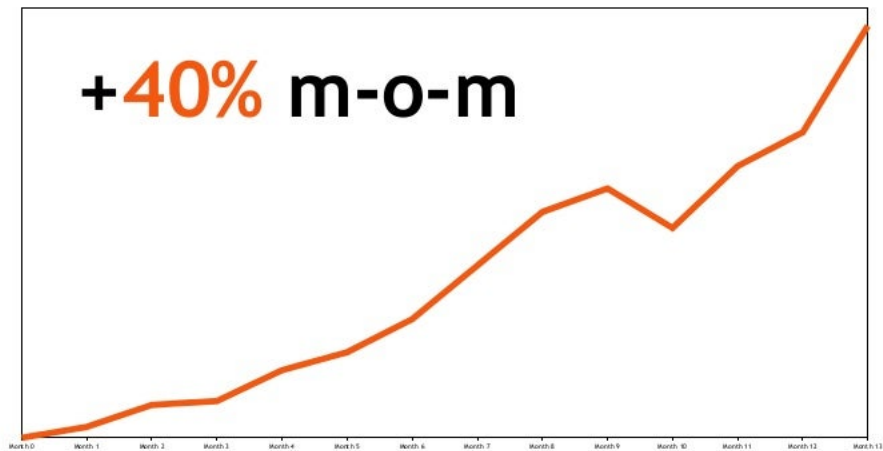

EQUIPBOARD

DISCOVER THE PRODUCTS YOUR HEROES USE

founders@equipboard.com
angel.co/equipboard

The screenshot shows the Equipboard profile for the musician Slash. The profile includes a header with the Equipboard logo, navigation links for 'Explore' and 'Your Equipment Board', and a search bar. The main content area features a profile picture of Slash playing a guitar, his name 'Slash' with a verified badge, and a bio identifying him as the lead guitarist of Guns N' Roses. To the right of the bio are statistics: 2998 followers, 35 fans, and 6 insiders, along with a 'FOLLOW THIS BOARD' button. Below the bio are social media sharing options for Twitter and Facebook, and a note that the board is managed by 'Username89'. A navigation bar below the main content shows 'Slash's Equipment Board' with 61 items, an 'Add Items to this Board' button, and a 'Pros Like Slash' button. The section 'SLASH'S GUITARS' with 32 items is highlighted, showing four featured guitars: a yellow Telecaster, a red Telecaster, a red Les Paul, and a sunburst Les Paul.