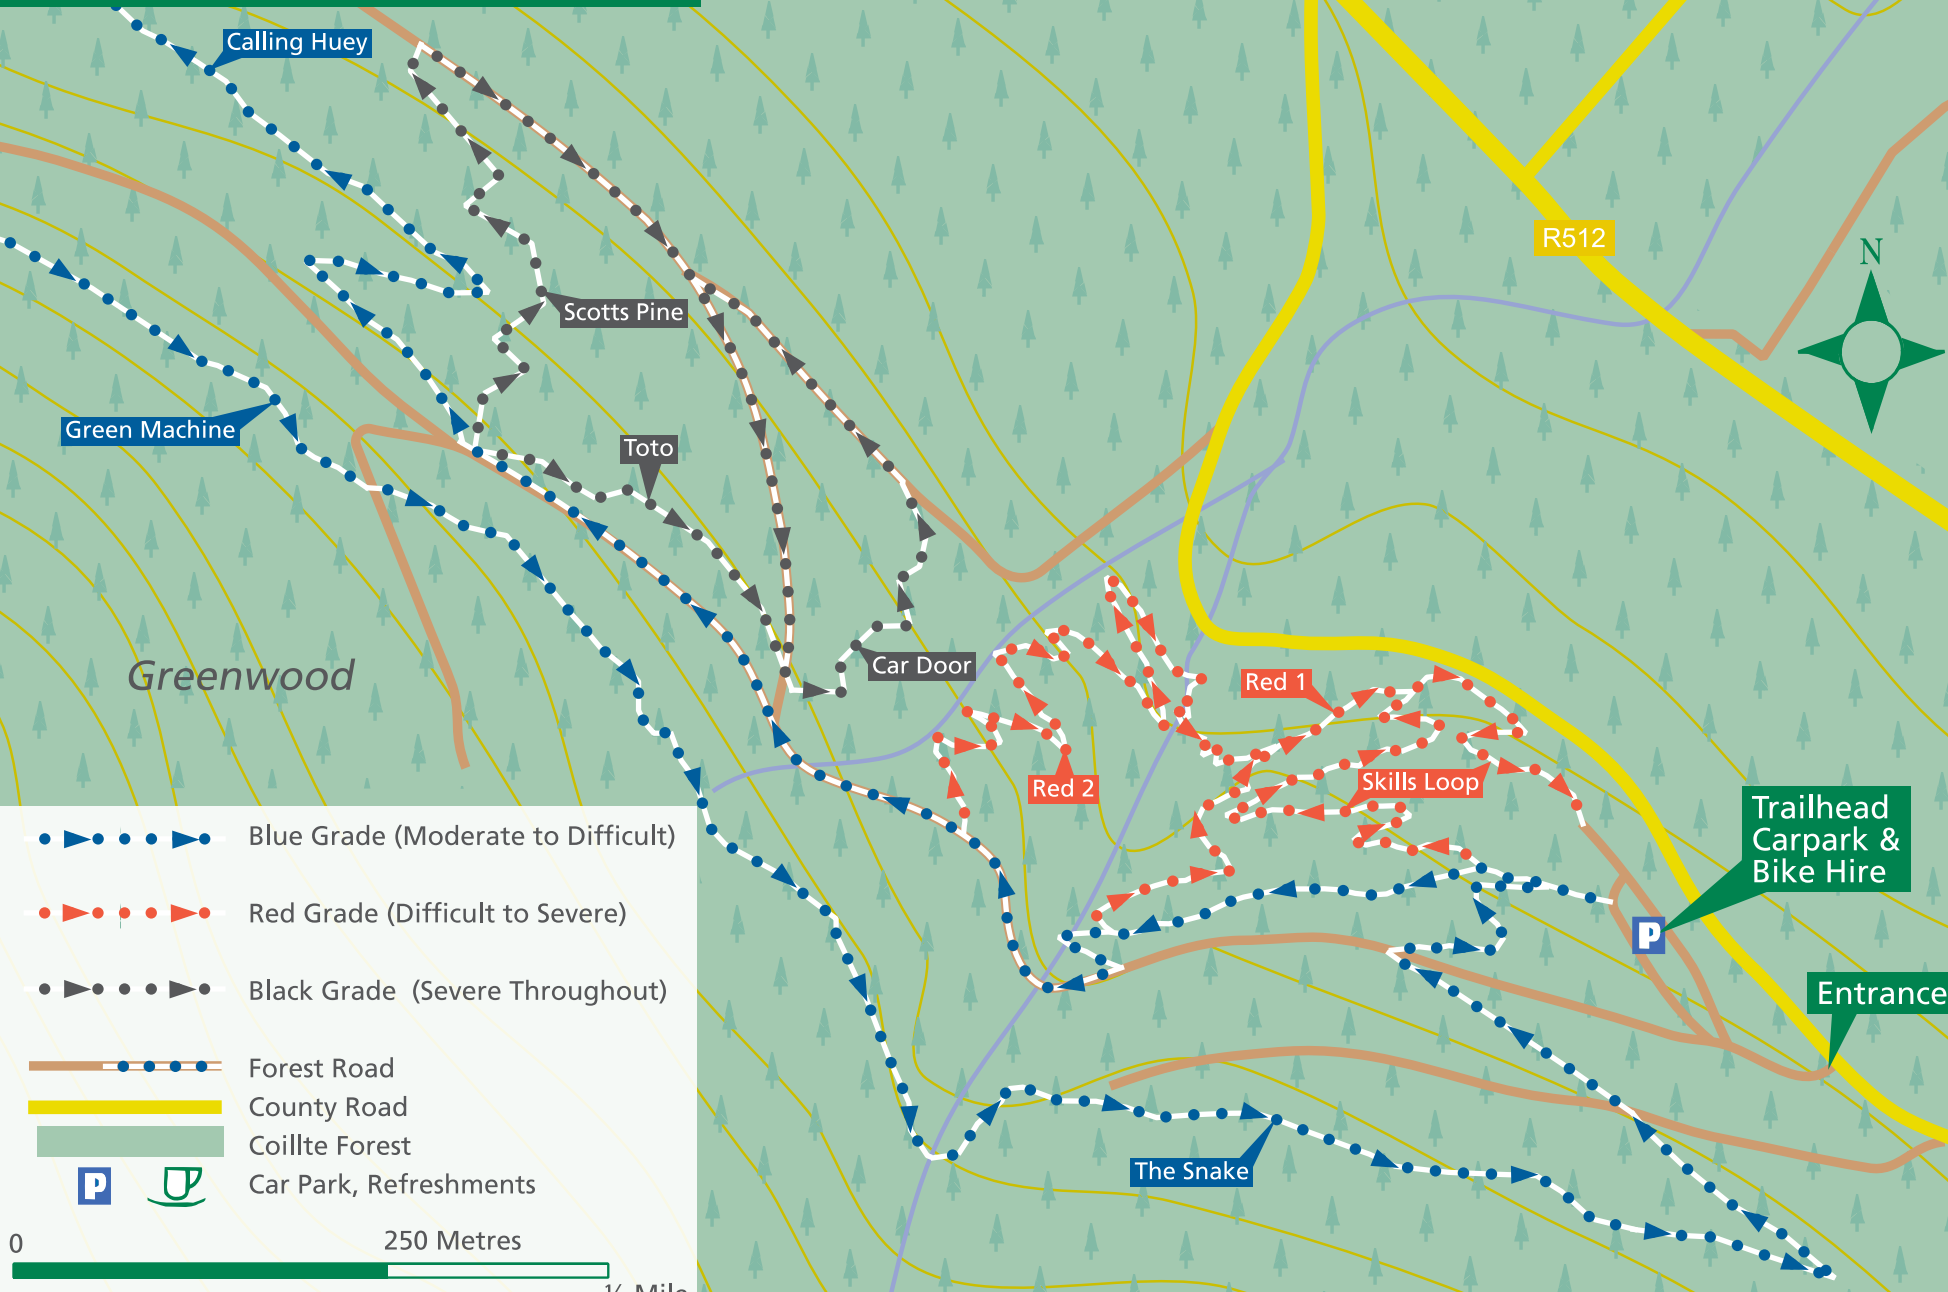

# Greenwood Mountain Bike Trails

to Ardpatrick

Nov 2022

Calling Huey

Scotts Pine

Green Machine

Toto

Car Door

Red 1

Red 2

Skills Loop

The Snake

Trailhead  
Carpark &  
Bike Hire

Entrance

- Blue Grade (Moderate to Difficult)
- Red Grade (Difficult to Severe)
- Black Grade (Severe Throughout)
- Forest Road
- County Road
- Coillte Forest
- Car Park, Refreshments

In Emergency Phone 999 / 112