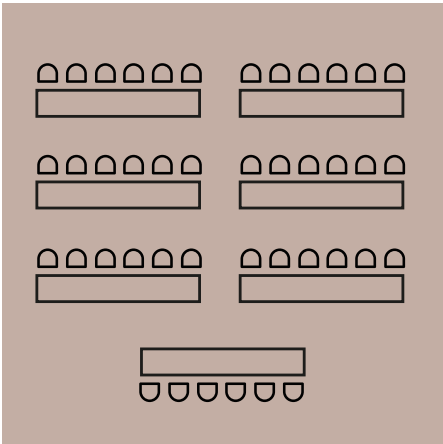

## The Lake Suite

**Traditional banqueting  
round tables floor plan**  
Maximum 120 Guests

**Cabaret**  
Maximum 70 Guests

**Traditional long,  
banquet-style  
tables floor plan**  
Maximum 100 guests

**U Shape**  
Maximum 60 guests

**Hollow Square**  
Maximum 56 guests