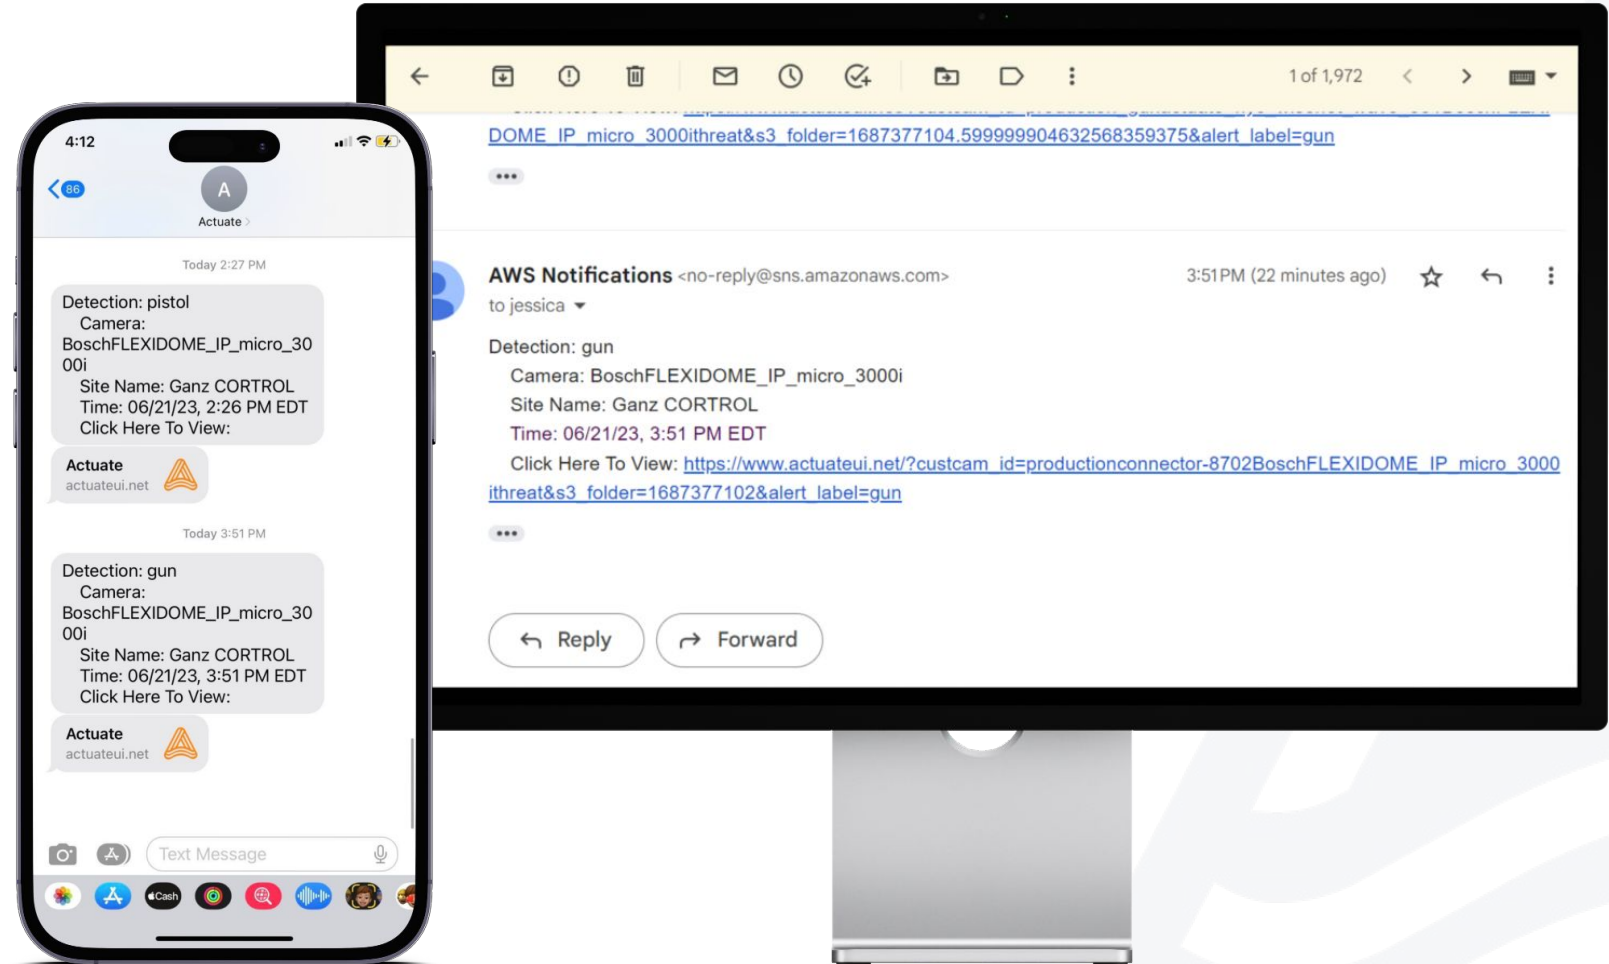

Easy Integration: Just a Few, Simple Requirements

Actuate's software is system agnostic and requires no additional hardware, **resulting in very few additional integration requirements:**

INTEGRATION REQUIREMENTS

Connection details

**Substream with 480/ 720p
(3 or 5 FPS)**

Instant Alerts: Stop Guns, Loitering, Intruders, Crowds

One-time link sent instantly via SMS and/or email enables secure access and data sharing

Also available:
VMS Alerts provide alert info in existing VMS

Instant Alerts: Actuate's UI

Bounding boxes to track detections being made over the course of an event

Easily browse detections to identify and react to a situation