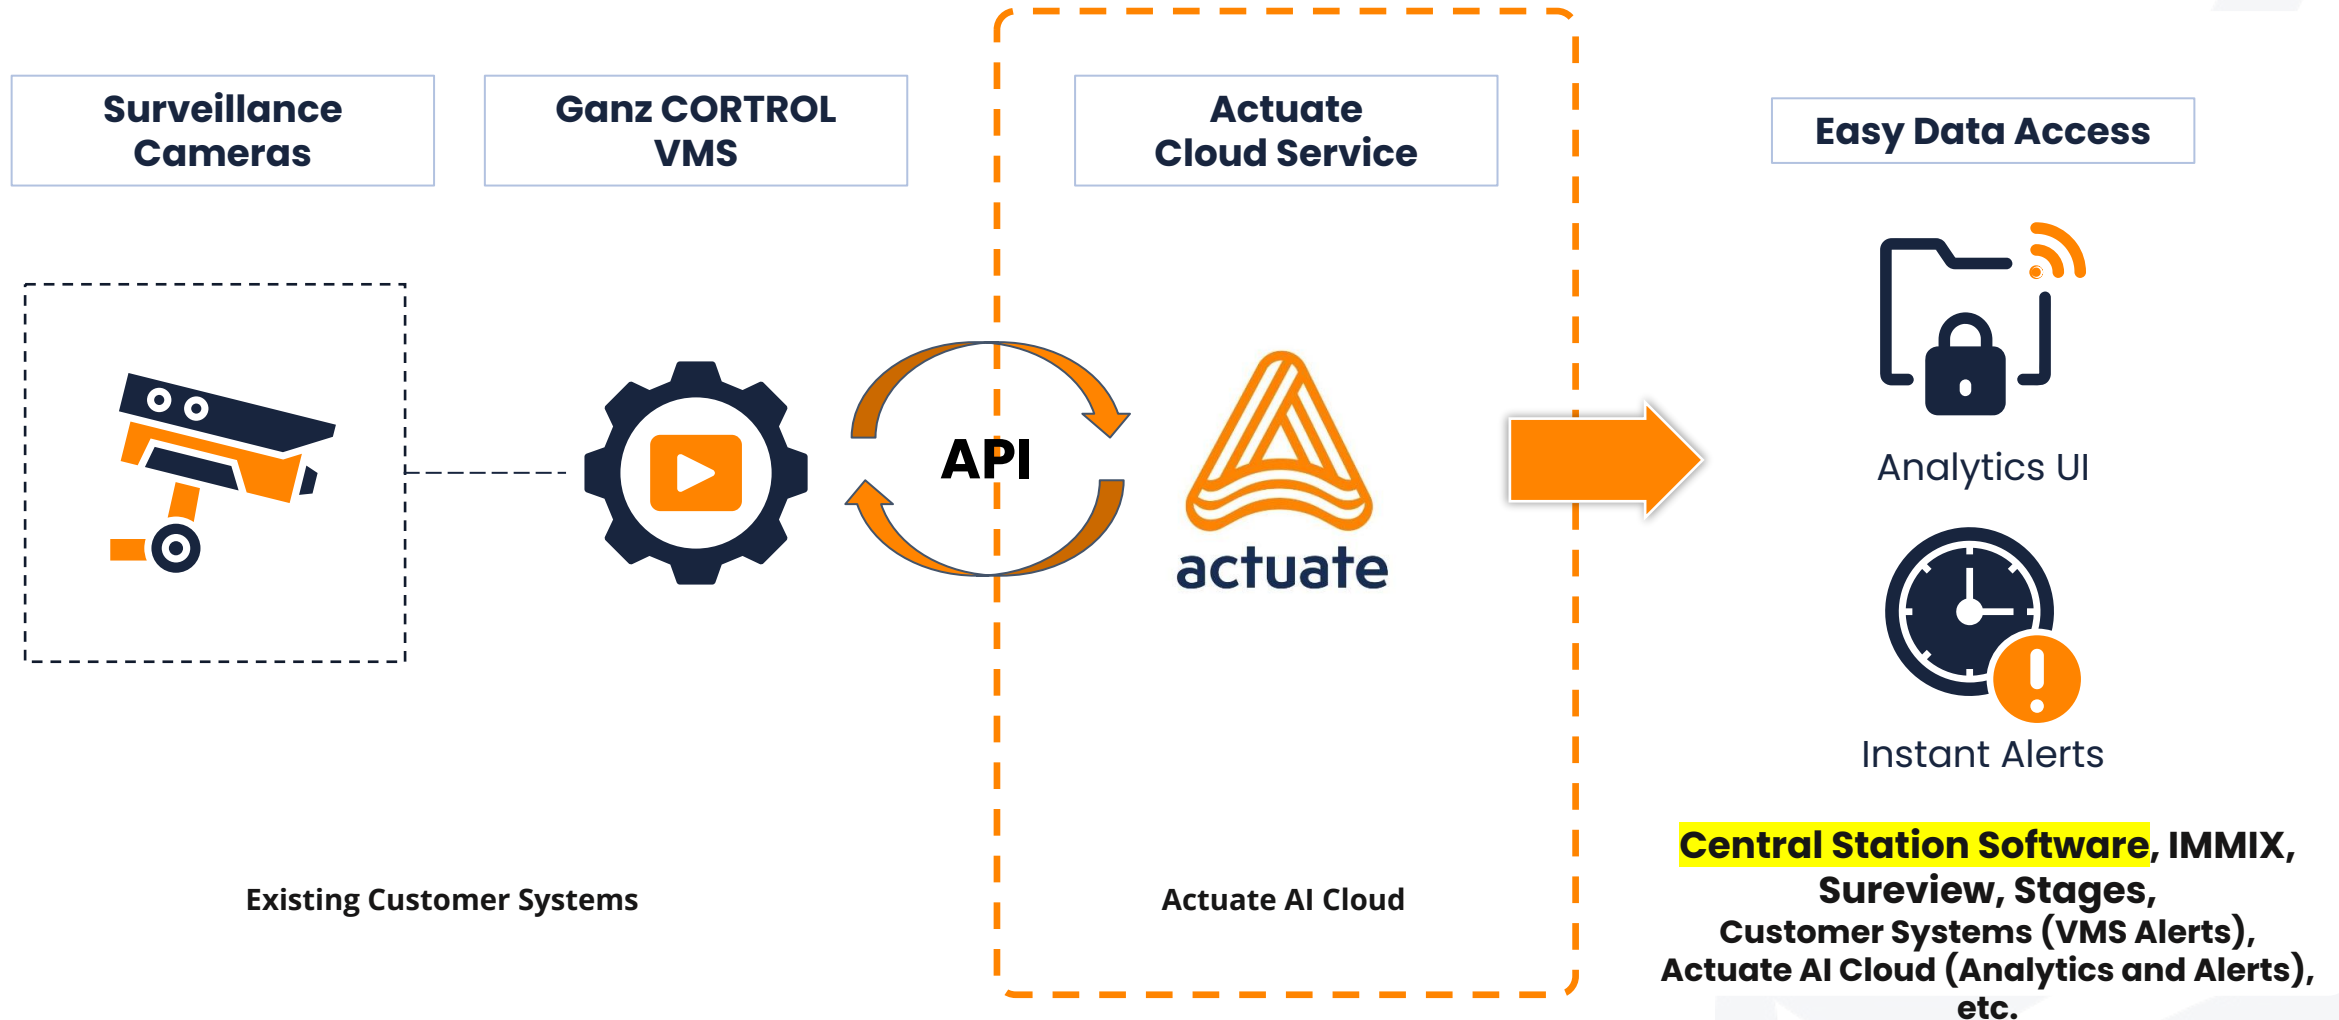

Identifies when person falls to render aid

BETA

Overview of Ganz CONTROL VMS & Features

Ganz CONTROL VMS is a video management system providing a solutions platform for security and surveillance needs. It is available in either single-server or multi-server solutions.

Record, search, and view live video from multiple surveillance cameras, manage IoT devices, and manage access control, all from a single platform.

Designed for use in a variety of verticals, including retail, education, healthcare, transportation, and central stations. Scalable and customizable to meet the specific needs of the user, with support for 15,000+ devices from 190+ manufacturers.

Ganz CONTROL VMS is a globally-proven solution with over 3 million deployed and managed channels.

Technical Overview

Easy Integration: No Hardware Required

* Actuate can integrate with any VMS based on customer demand, except Ubiquity, and is currently a certified partner for most top VMS providers.

Easy Integration: Just a Few, Simple Requirements

Actuate's software is system agnostic and requires no additional hardware, **resulting in very few additional integration requirements:**

INTEGRATION REQUIREMENTS