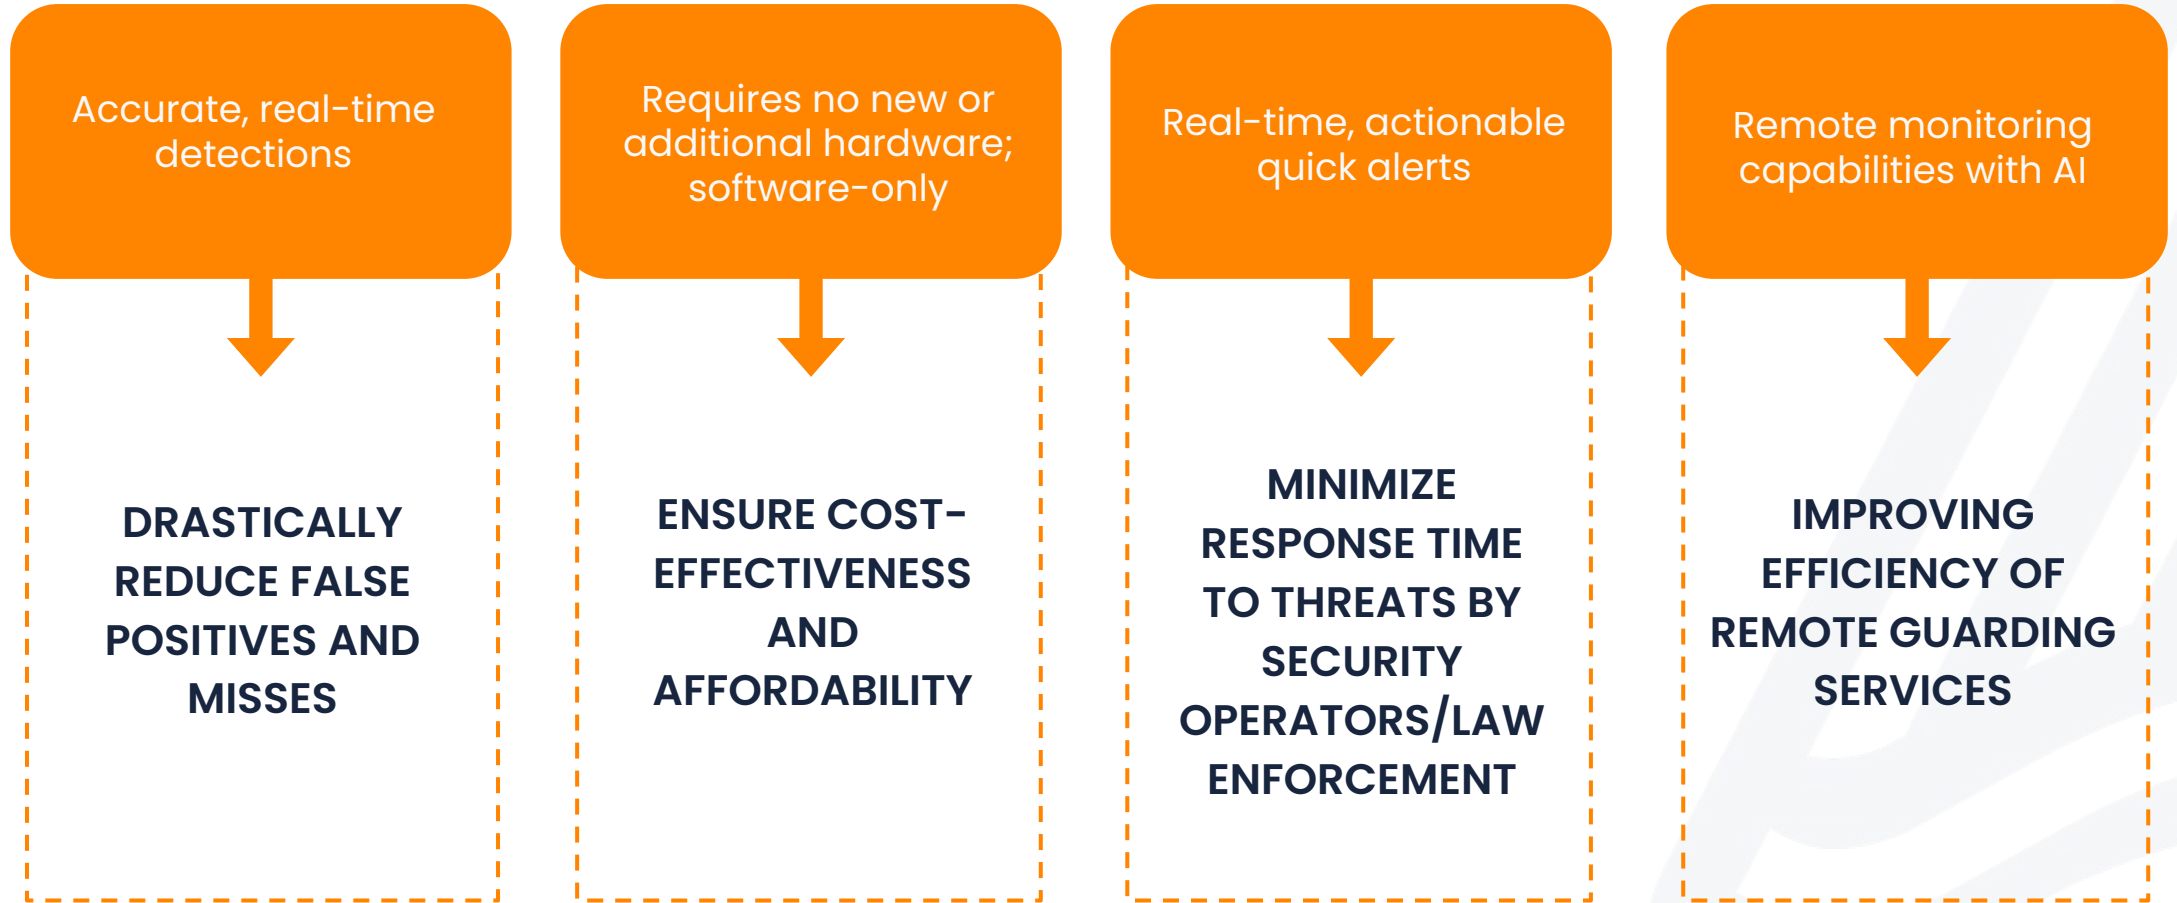

Value To Your Security Systems