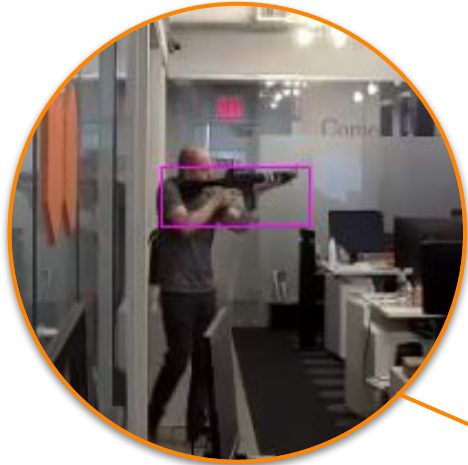

Instant Alerts: Actuate's UI

Bounding boxes to track detections being made over the course of an event