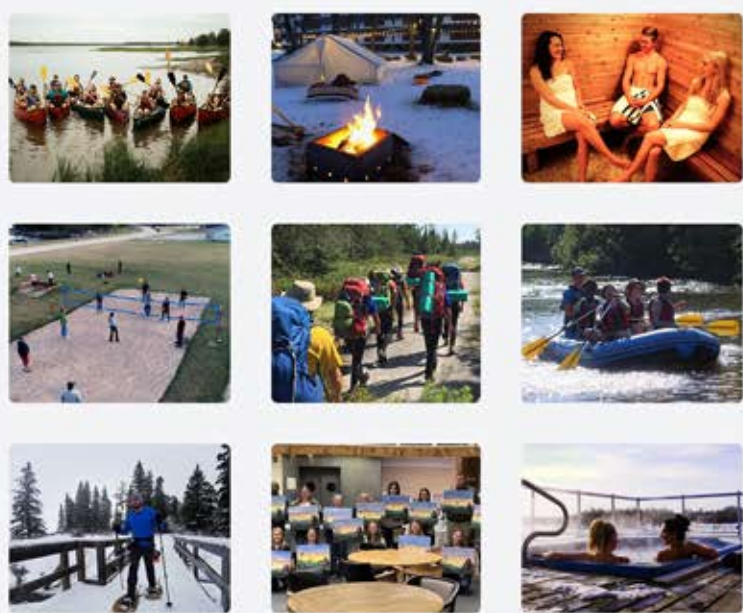

\$180
\$120

1 bed

Limited time special, some minimums apply. See website for details

Featured Activities

- Tube rentals
- Raft rides
- Pontoon boats
- 18 hole Golf w/ cart
- Paint night
- Winter village
- Fire pits
- 17+ more activities