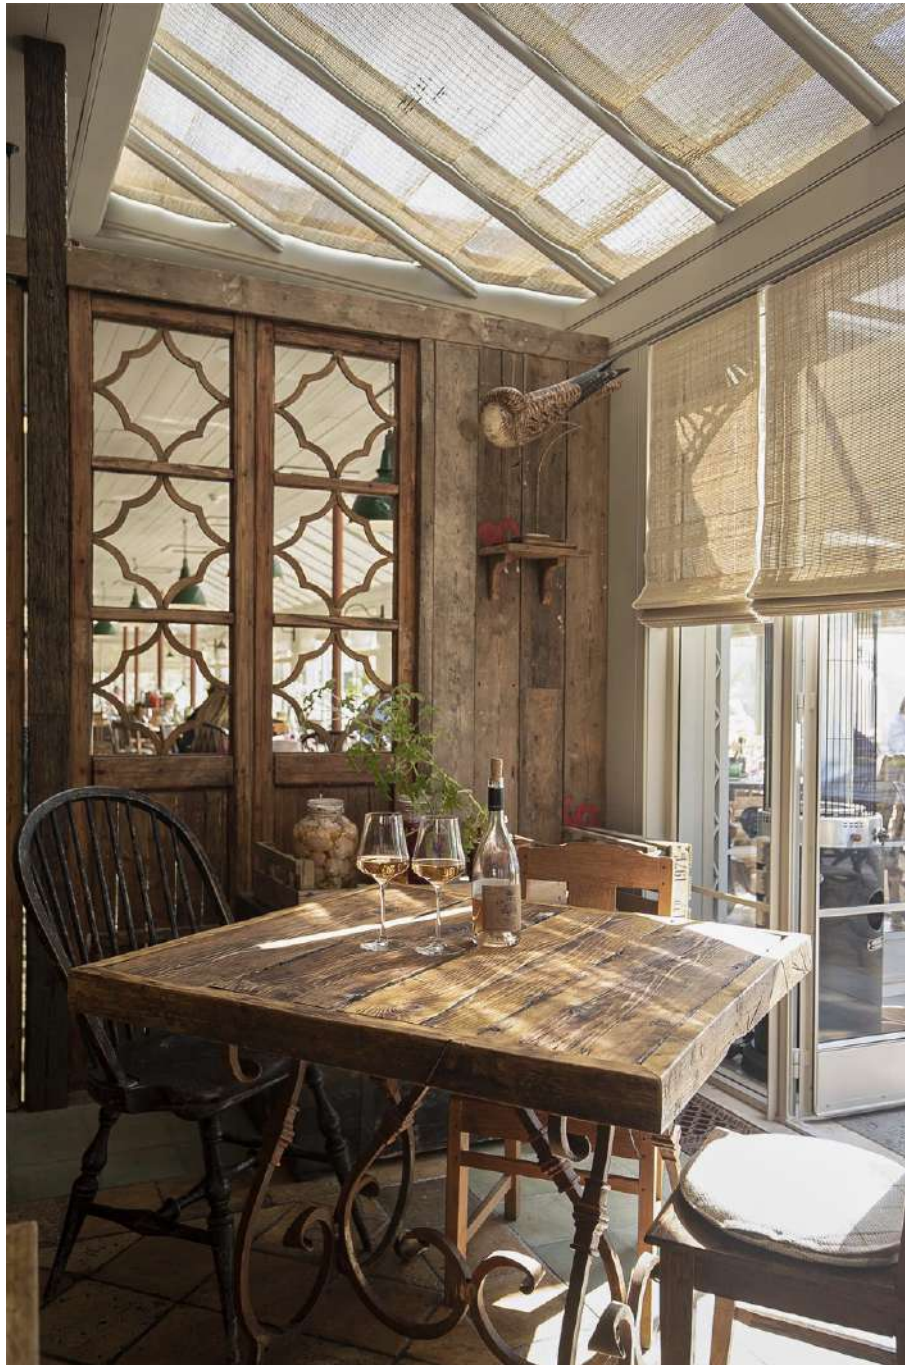

CONSERVATORY RESTAURANT

FRENCH PINOLEUM WINDOW
AND ROOF BLINDS

Traditional Roman Style
Blinds made using French
Pinoleum Flatweave Material
painted Farmhouse Door
colour.

All blinds flame-retardant
treated.