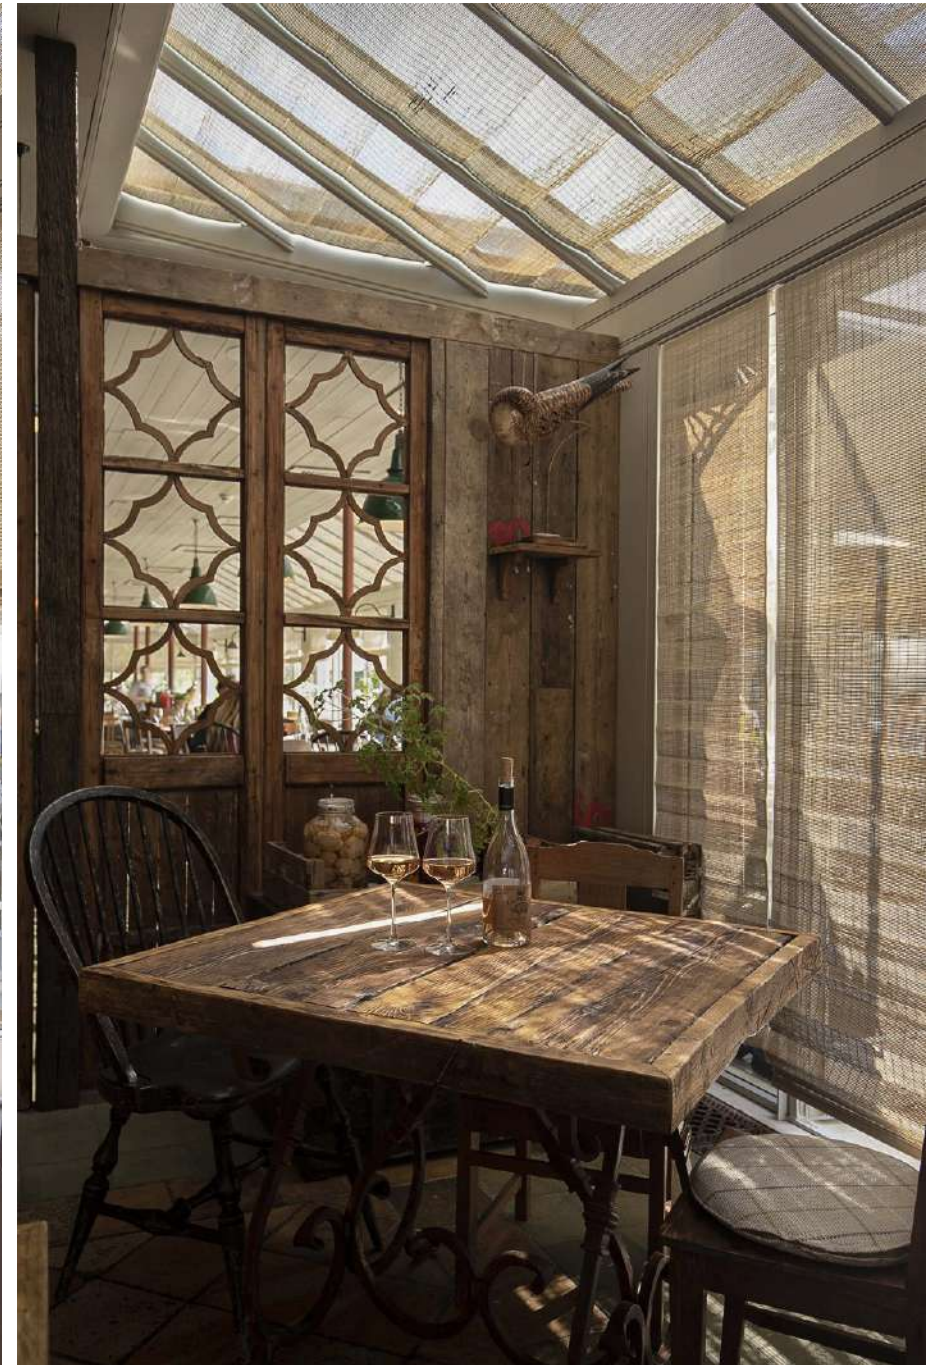

CONSERVATORY RESTAURANT

FRENCH PINOLEUM WINDOW
AND ROOF BLINDS

Traditional Roman Style
Blinds made using French
Pinoleum Flatweave Material
painted Farmhouse Door
colour.

All blinds flame-retardant
treated.