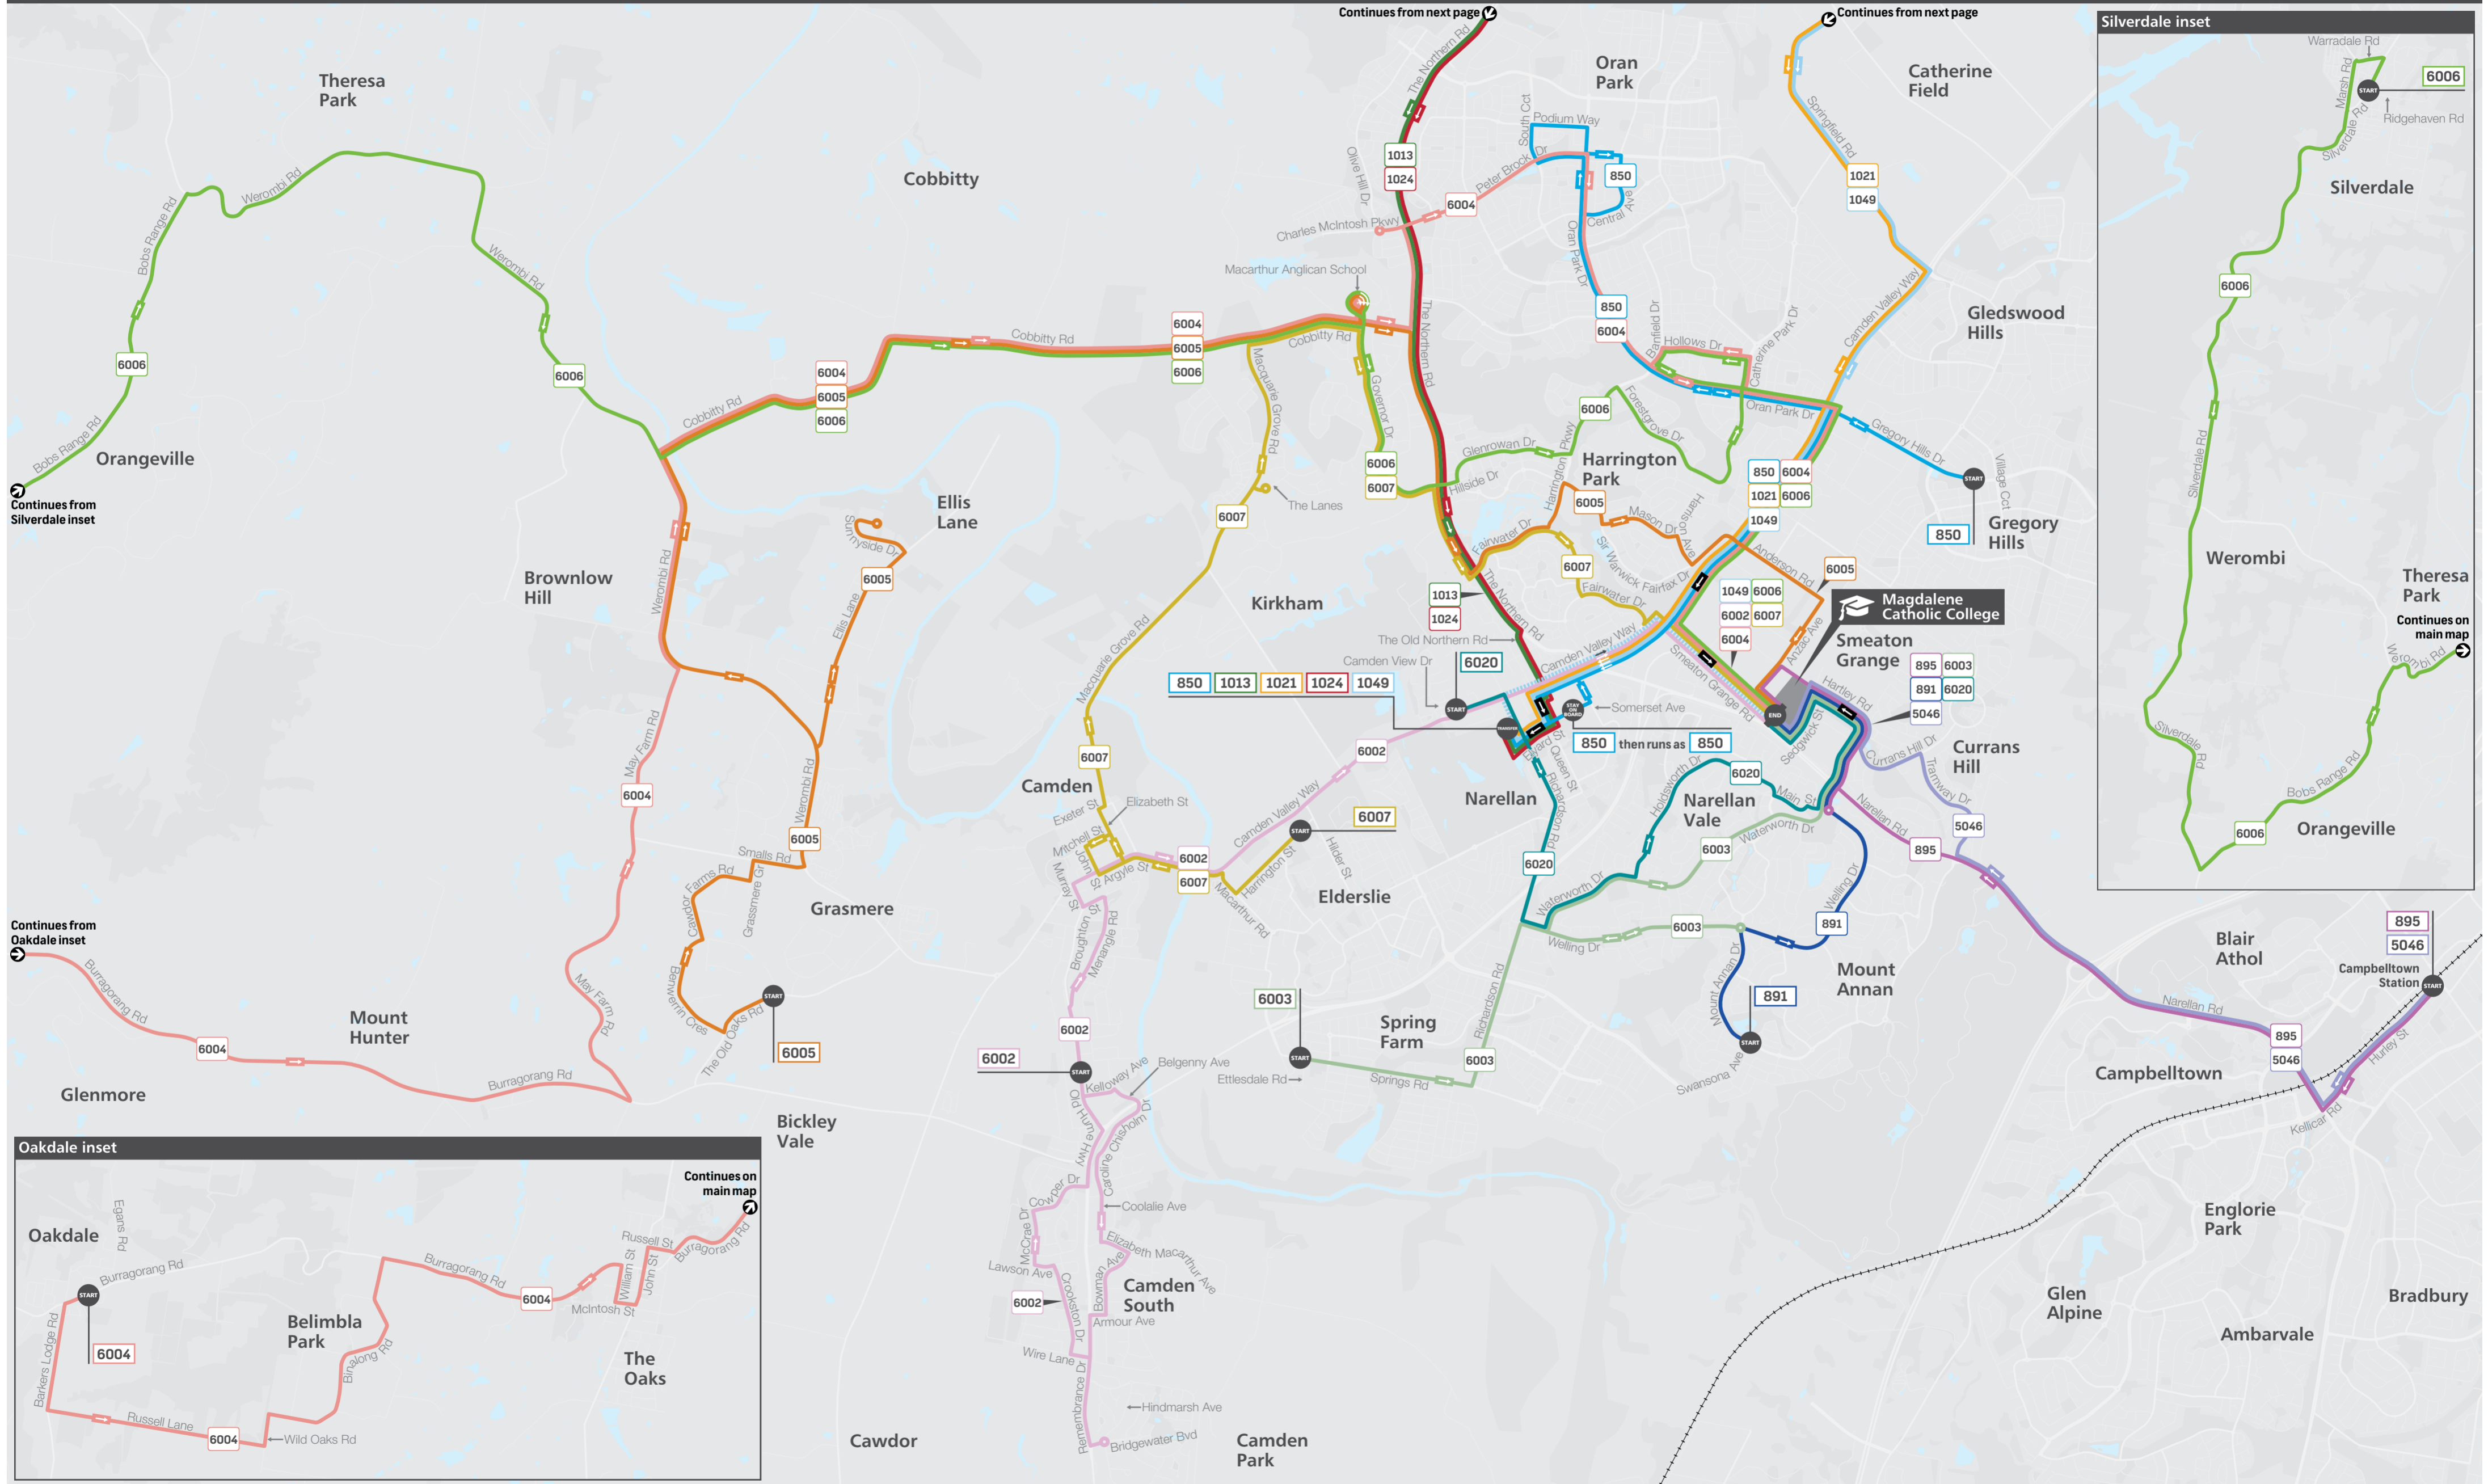

Effective 1 May 2023. Revised October 2023

Morning bus route map

Page 3 of 9

The bus services contained in this timetable are run by Transit Systems.
For the most up-to-date times and travel options, use the Trip Planner or Departures at transportnsw.info. There may be more travel options available than those shown in this timetable.
Times are shown in 24-hour time (e.g. 5am = 05:00, 5pm = 17:00).
Information contained in this timetable is subject to change without notice. It does not include times for minor stops, short term changes, real-time information or any disruption alerts.