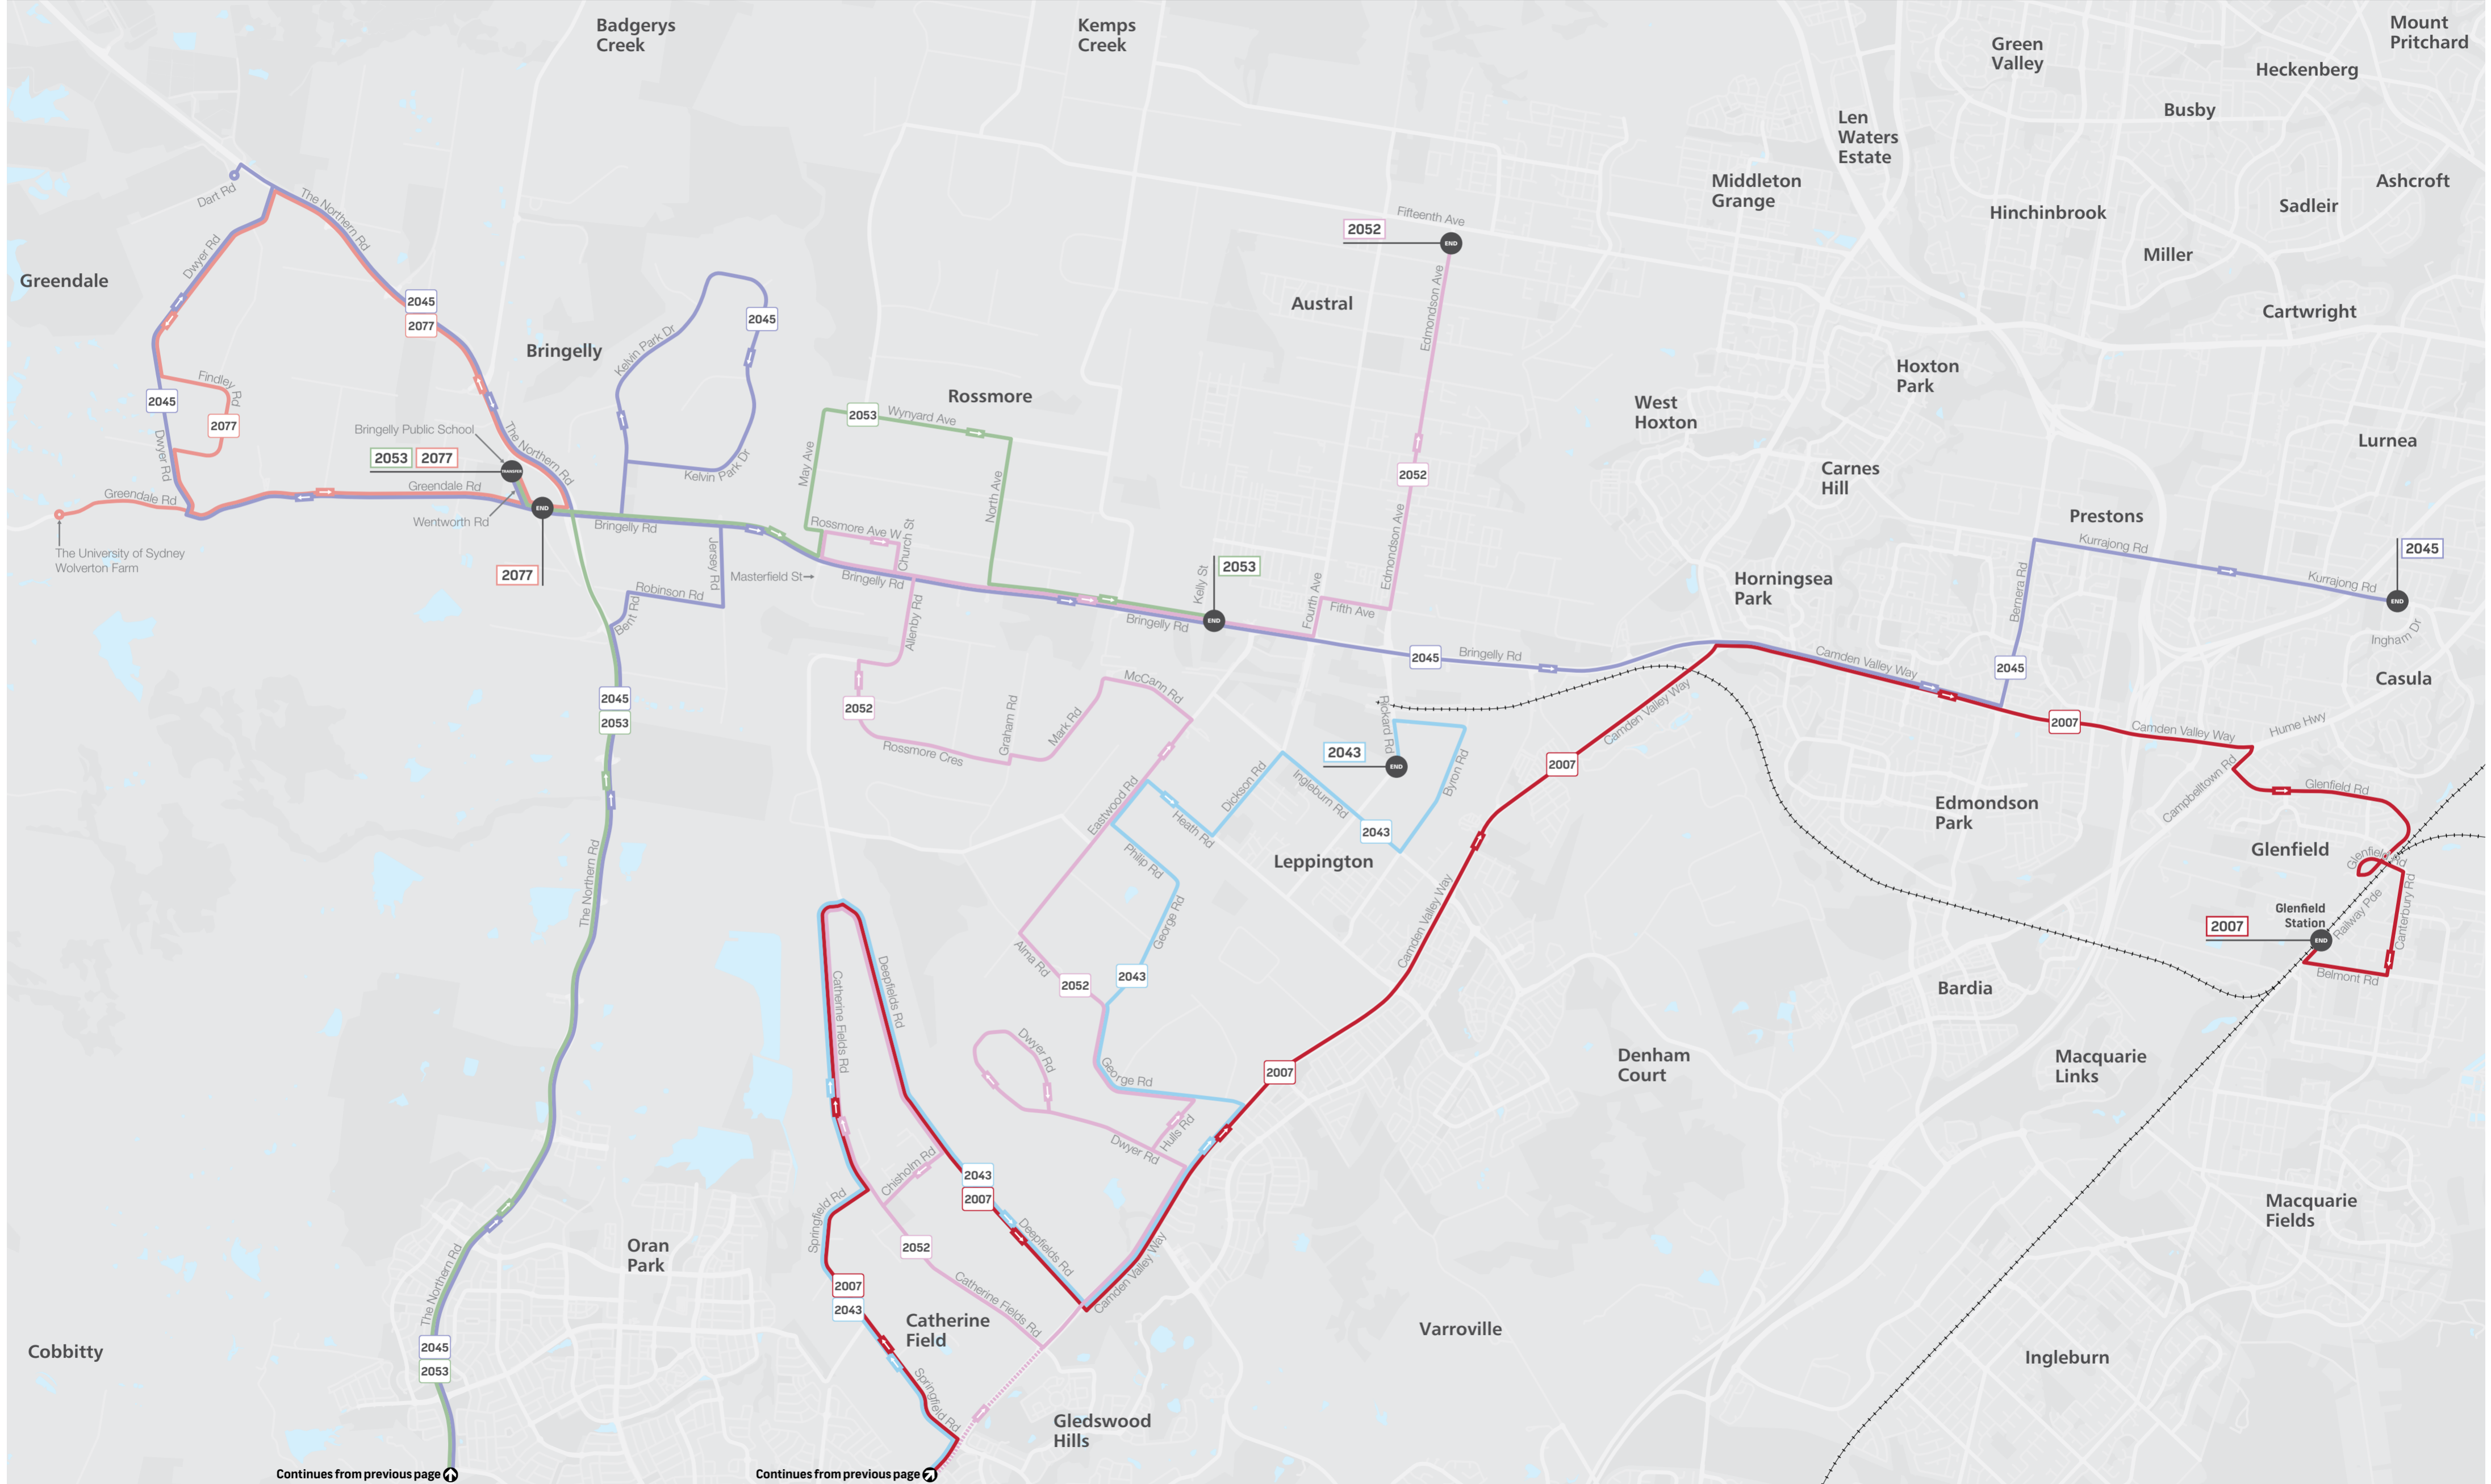

Magdalene Catholic College Timetable

Effective 1 May 2023. Revised October 2023

Afternoon bus route map (continued...)

Page 9 of 9

Continues from previous page

Continues from previous page

The bus services contained in this timetable are run by Transit Systems. For the most up-to-date times and travel options, use the Trip Planner or Departures at transportnsw.info. There may be more travel options available than those shown in this timetable. Times are shown in 24-hour time (e.g. 5am = 05:00, 5pm = 17:00). Information contained in this timetable is subject to change without notice. It does not include times for minor stops, short term changes, real-time information or any disruption alerts.

Source: © OpenStreetMap contributors