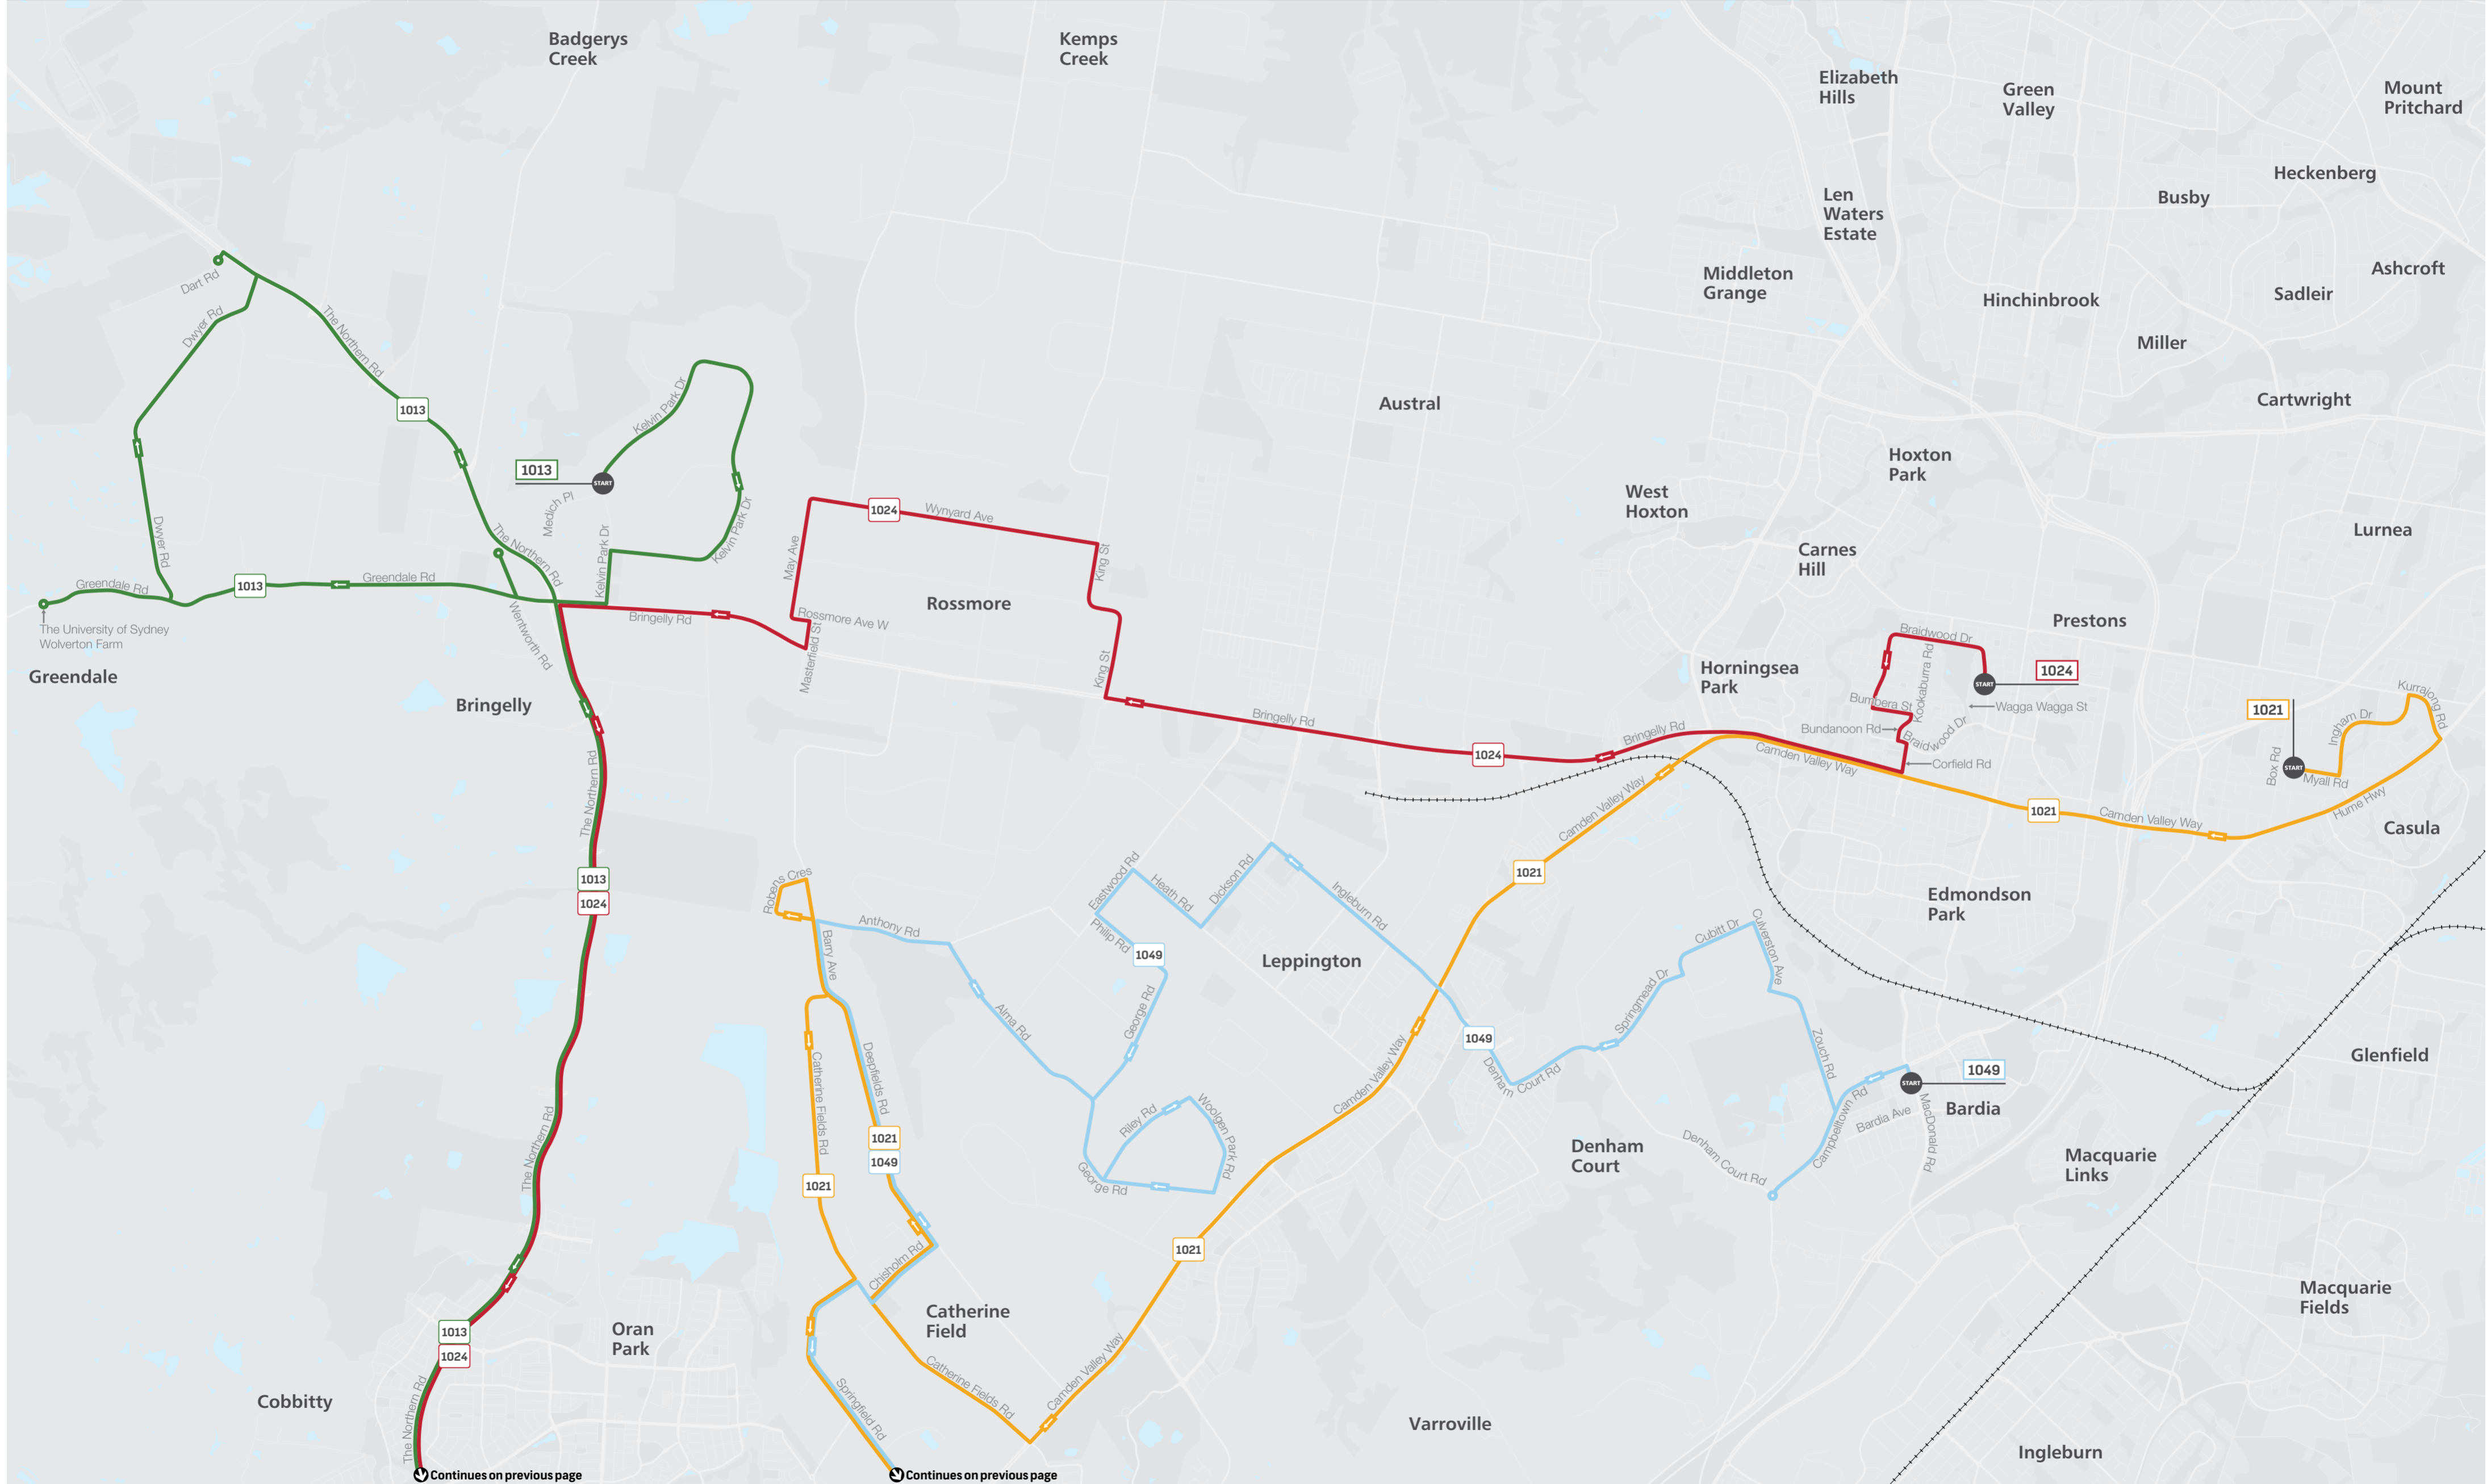

Magdalene Catholic College Timetable

Effective 1 May 2023. Revised October 2023

Morning bus route map (continued...)

Page 4 of 9

The bus services contained in this timetable are run by Transit Systems.
For the most up-to-date times and travel options, use the Trip Planner or Departures at transportnsw.info. There may be more travel options available than those shown in this timetable.
Times are shown in 24-hour time (e.g. 5am = 05:00, 5pm = 17:00).
Information contained in this timetable is subject to change without notice. It does not include times for minor stops, short term changes, real-time information or any disruption alerts.

Source: © OpenStreetMap contributors