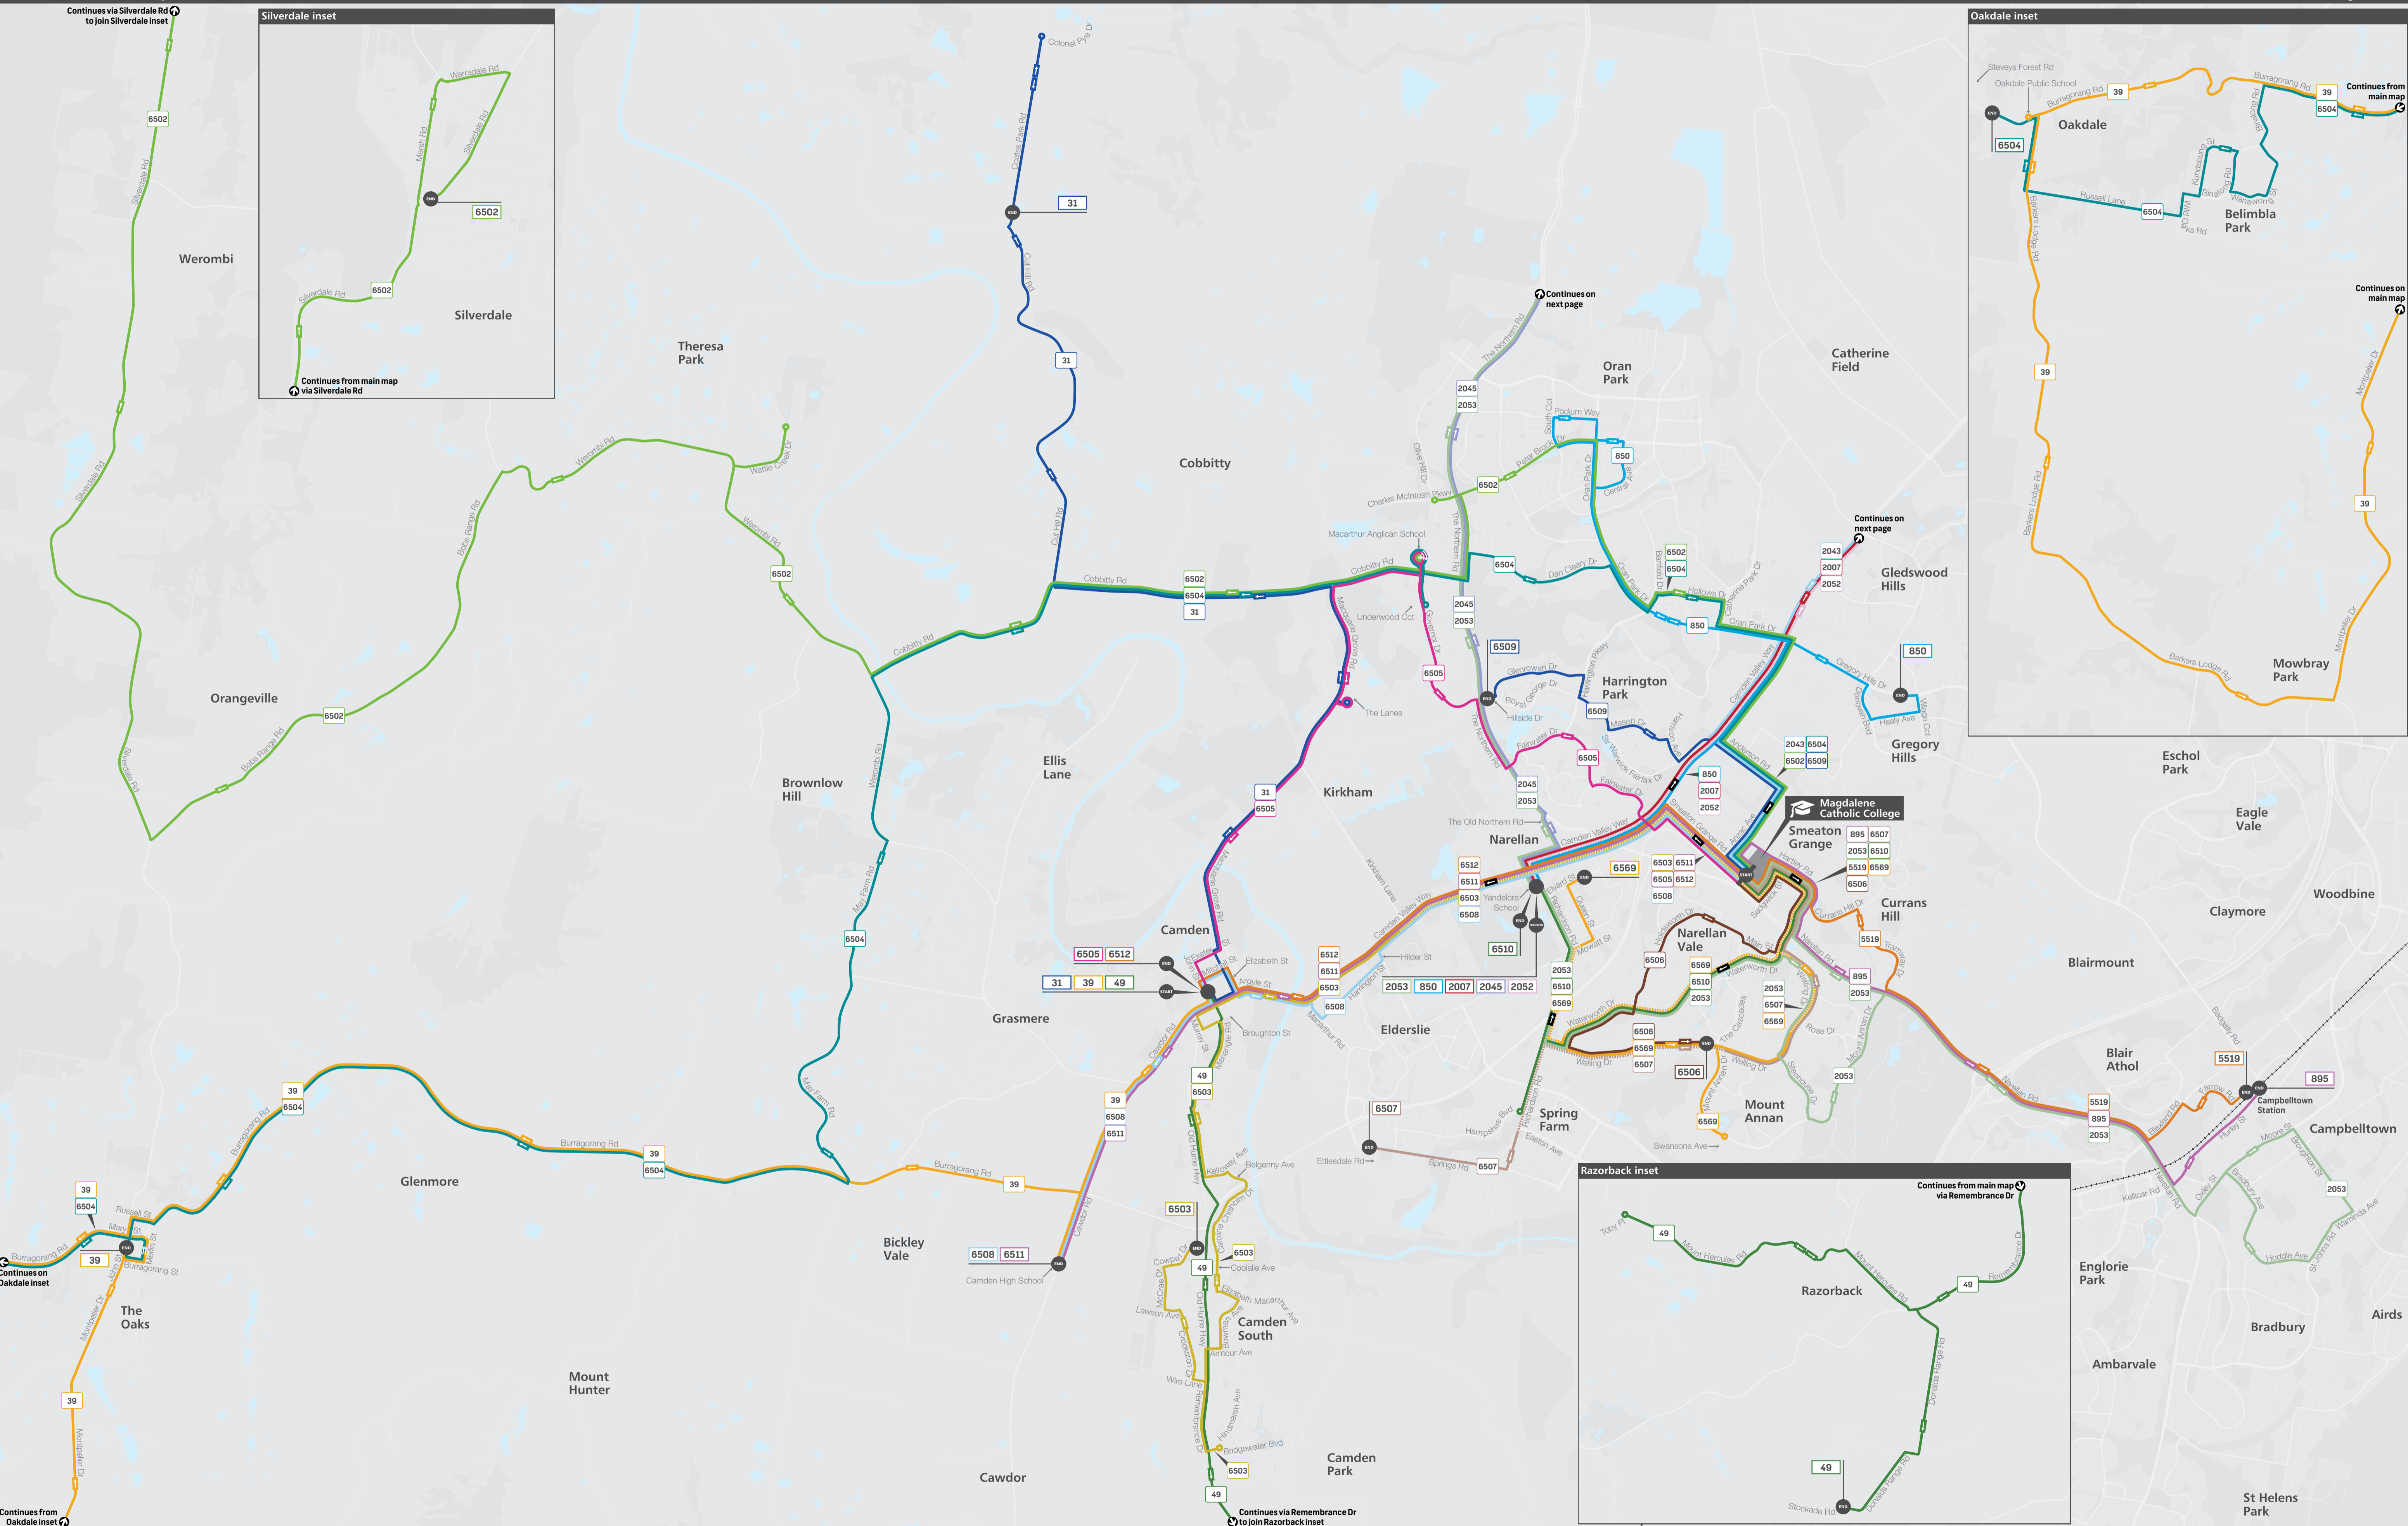

Afternoon bus route map

The bus services contained in this timetable are run by Transit Systems.
For the most up-to-date times and travel options, use the Trip Planner or Departures at transportsw.info. There may be more travel options available than those shown in this timetable.
Times are shown in 24-hour time (e.g. 5am = 05:00, 5pm = 17:00).
Information contained in this timetable is subject to change without notice. It does not include times for minor stops, short term changes, real-time information or any disruption alerts.