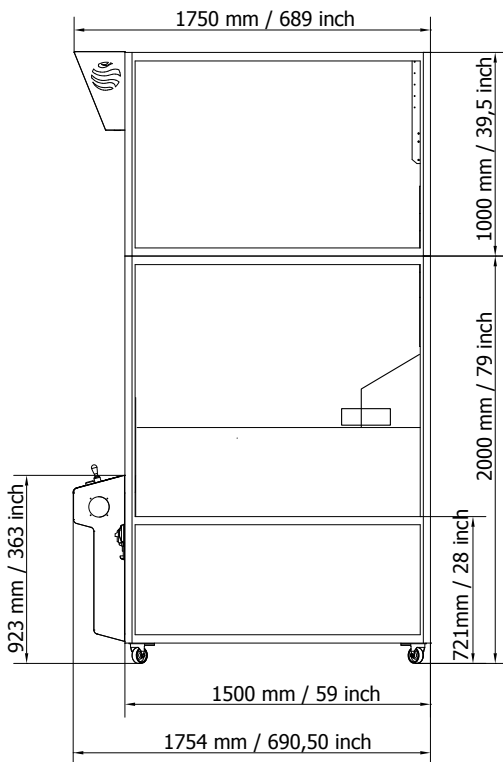

Cosmic XL

3000 mm

Ticket Shapes

Large claw size "L"

Triple dispenser
3 individual removable stackers

XL Size
Mercy tickets
Multicolor changing
LED lightning
Superior ROI

Pusherbox

Weight: 610 kg / 1345 lbs