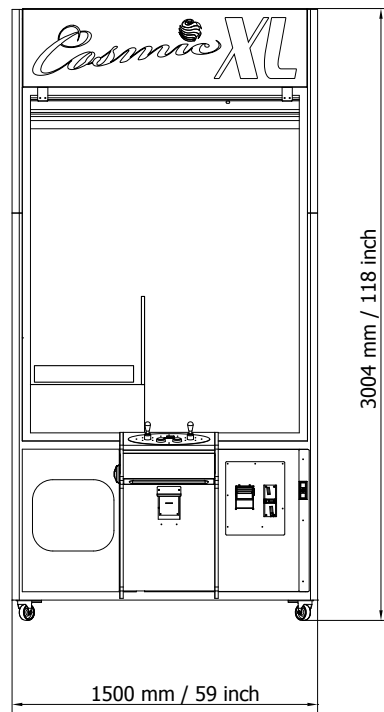

Cosmic XL

3000 mm

Ticket Shapes

Large claw size "L"

Triple dispenser
3 individual removable stackers

XL Size
Mercy tickets
Multicolor changing
LED lightning
Superior ROI

Pusherbox

Weight: 610 kg / 1345 lbs