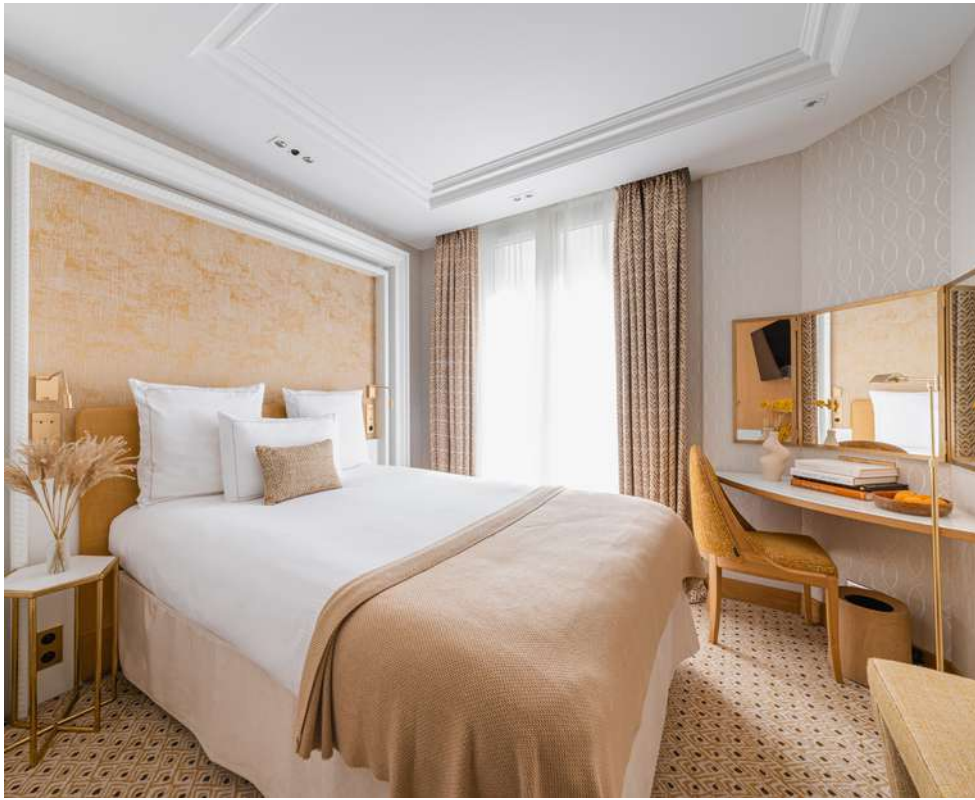

 3  king size  from 510 euros

5 Deluxe rooms

30 m² / 323 ft² - Boulevard Saint-Germain view

 3  king size  from 780 euros

1 Suite Eiffel

41 m² / 441 ft² - Boulevard Saint-Germain view

 2  king size  from 850 euros

1 Apartment

51 m² / 549 ft²

Boulevard Saint-Germain view and Saint-Sulpice church

 4  king size  from 990 euros

Suites & apartment

Our chic and timeless rooms

CLASSIC ROOM

PRIVILÈGE ROOM

SUPERIOR ROOM

DELUXE ROOM 28

JUNIOR SUITE

APPARTMENT

EIFFEL SUITE

HÔTEL
**BOURGOGNE
& MONTANA**
PARIS

THE FRENCH ART DE VIVRE

3 RUE DE BOURGOGNE, 75007 PARIS, FRANCE
WWW.BOURGOGNE-MONTANA.COM