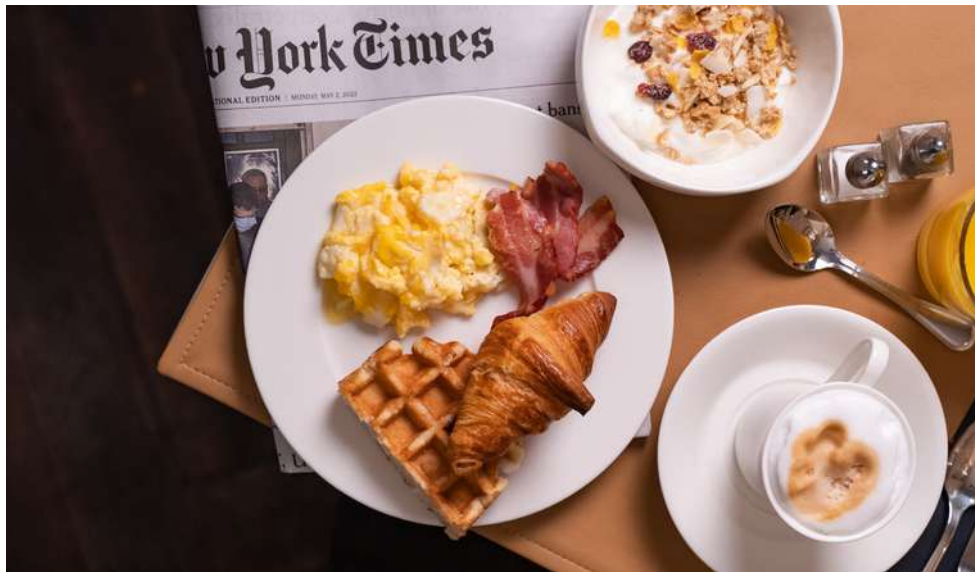

HONESTY BAR

FREE WI-FI

CONCIERGE CLEFS D'OR

DISABLED ACCESSIBLE ROOMS

FAMILY FRIENDLY

PETS FRIENDLY

AIR CONDITIONNING

9 CLASSIC ROOMS