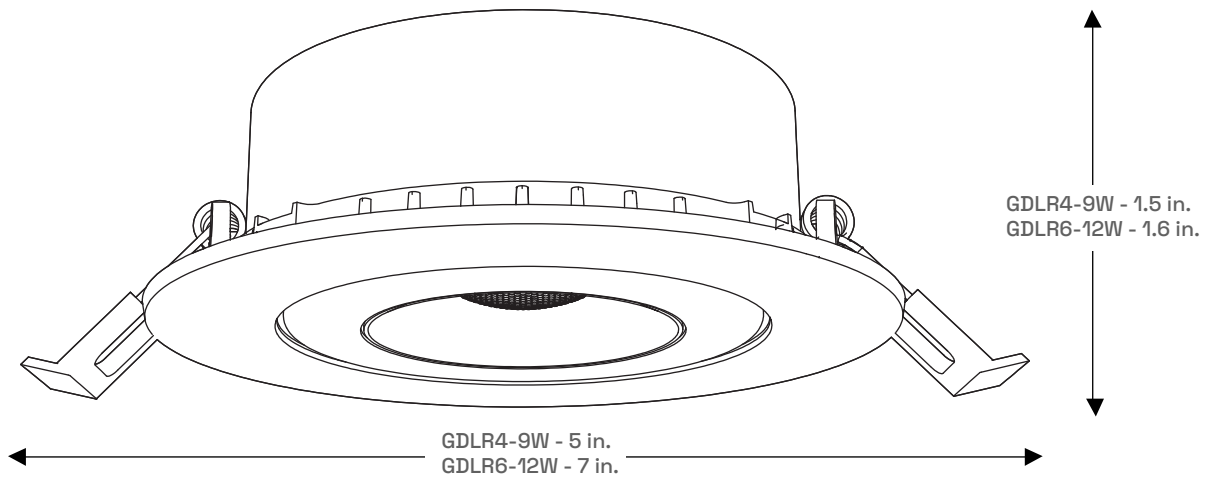

SKU GUIDE

Model Section		GDLR4-9W-CCT-DV1-F-WH					
GDLR4		9W	CCT	DV1		F	WH
BODY TYPE PREFIX	MODEL NAME	WATTAGE	CCT (if selectable = CCT)	DRIVER	VOLTAGE	ELECTRICAL OPTIC/LENS	HOUSING FINISH
GDLR	4 - 4 inch 6 - 6 inch	9W 12W	CCT - 5 CCT Selectable (2700K-5000K)	D - Triac Dimming	V1 - 120	F-Frosted Lens	WH- White Finish

PRODUCT DIMENSIONS

PACKAGING DIMENSIONS

SKU #	Standard Pack	Dimension	Master Pack	W/D
GDLR4-9W-CCT-DV1-NA-F-WH	1 Pack	L 5.1in x W 3.1in x H 5.1in	40 Pack	L 21.4 in x W 16.5in x H 11.2in
GDLR6-12W-CCT-DV1-NA-F-WH	1 Pack	L 7.2 in x W 3.3in x H 7.3in	30 Pack	L 22.2 in x W 11.6in x H 15.3in