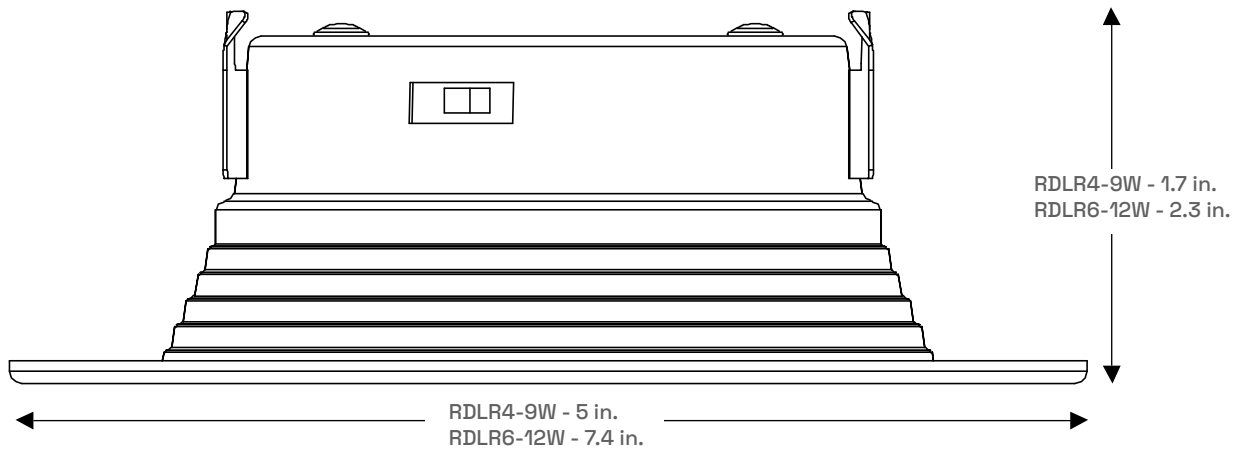

Seamless and smooth dimming capabilities from 10% to 100% that fit any mood or decor

Installation Methods

Surface Mount & E26 Retrofit Can Installation

Application

Living Room, Bedrooms, Kitchen, Hallway, Basement and offices.

PRODUCT DIMENSIONS

PACKAGING DIMENSIONS

SKU #	Standard Pack	Dimension	Master Pack	W/D
RDLR4-9W-CCT-DV1-NA-F-WH	1 Pack	L 5.5 in x W 2.7in x H 5.5in	40 Pack	L 22.8 in x W 11.8in x H 14.5in
RDLR6-12W-CCT-DV1-NA-F-WH	1 Pack	L 7.8 in x W 3.5in x H 7.8in	30 Pack	L 24.4 in x W 16.5in x H 18.5in