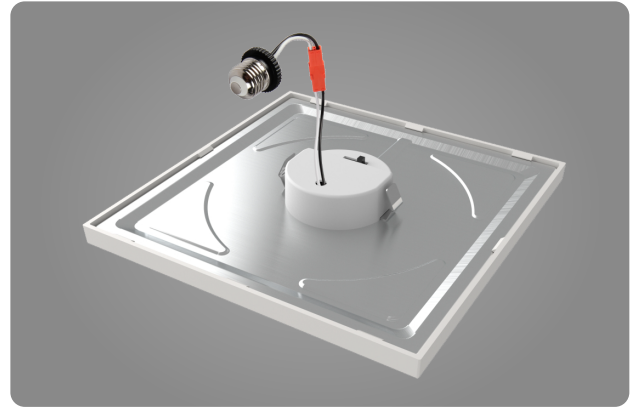

LED Square Surface Downlight

DATE: _____ LOCATION: _____
 TYPE: _____ PROJECT: _____
 CONSTRUCTION: _____

IC RATED

DAMP LOCATIONS

PERFORMANCE FEATURES

CETLUS Rated

Suitable for Damp locations

Energy Star Rated

5 Color Temperature Selectable

2700K - 5000K

Dimming

Seamless and smooth dimming capabilities from 10% to 100% that fit any mood or decor

Installation Methods

Surface Mount & E26 Retrofit Can Installation

Application

Living Room, Bedrooms, Kitchen, Hallway, Basement and offices.

SKU GUIDE

Model Section		DLS4-9W-CCT-DV1-F-WH					
DLS4		10W	CCT	DV1		F	WH
BODY TYPE PREFIX	MODEL NAME	WATTAGE	CCT (if selectable = CCT)	DRIVER	VOLTAGE	ELECTRICAL OPTIC/LENS	HOUSING FINISH
DLS	4 - 4 inch 7 - 7 inch	9W 12W	CCT - 5 CCT Selectable (2700K-5000K)	D - Triac Dimming	V1 - 120	F-Frosted Lens	WH- White Finish