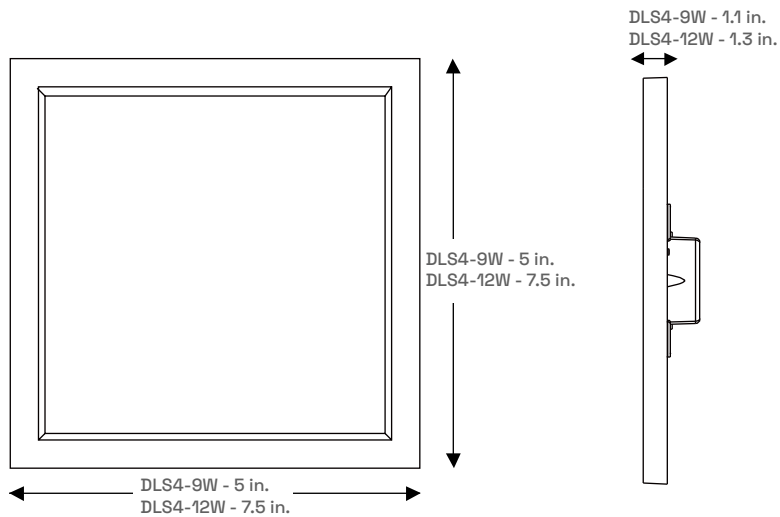

Living Room, Bedrooms, Kitchen, Hallway, Basement and offices.

SKU GUIDE

Model Section		DLS4-9W-CCT-DV1-F-WH					
DLS4		10W	CCT	DV1		F	WH
BODY TYPE PREFIX	MODEL NAME	WATTAGE	CCT (if selectable = CCT)	DRIVER	VOLTAGE	ELECTRICAL OPTIC/LENS	HOUSING FINISH
DLS	4 - 4 inch 7 - 7 inch	9W 12W	CCT - 5 CCT Selectable (2700K-5000K)	D - Triac Dimming	V1 - 120	F-Frosted Lens	WH- White Finish

PRODUCT DIMENSIONS

PACKAGING DIMENSIONS

SKU #	Standard Pack	Dimension	Master Pack	W/D
DLS4-9W-CCT-DV1-NA-F-WH	1 Pack	L 6.1in x W 1.8in x H 5.2in	40 Pack	L 20.2 in x W 12.8in x H 11.2in
DLS7-12W-CCT-DV1-NA-F-WH	1 Pack	L 7.6 in x W 1.9in x H 7.6in	40 Pack	L 16.1 in x W 16.1in x H 20.0in