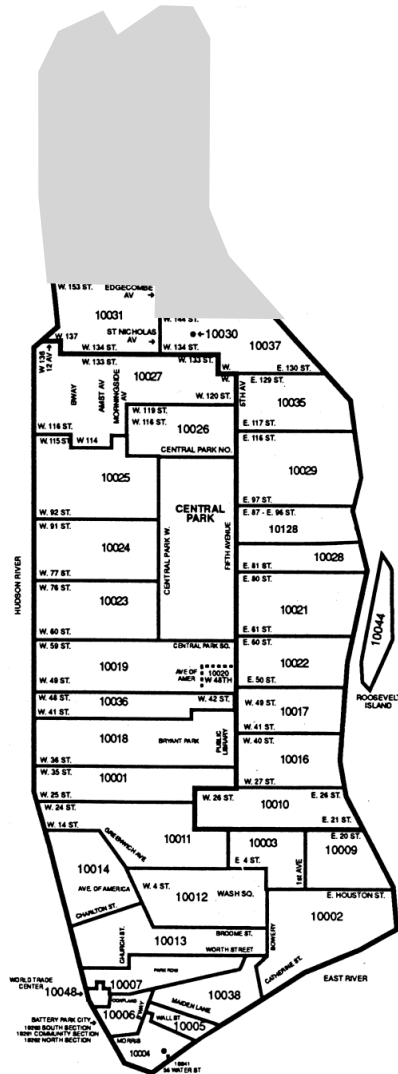

TOSHI COVERAGE: LONDON

LONDON ZONES 1-6 (AROUND THE M25)

- | | | | | | |
|----|------------------------|----|----------------------|----|----------------------|
| 1 | City of London | 12 | Brent | 23 | Bexley |
| 2 | City of Westminster | 13 | Ealing | 24 | Havering |
| 3 | Kensington and Chelsea | 14 | Hounslow | 25 | Barking and Dagenham |
| 4 | Hammersmith and Fulham | 15 | Richmond upon Thames | 26 | Redbridge |
| 5 | Wandsworth | 16 | Kingston upon Thames | 27 | Newham |
| 6 | Lambeth | 17 | Merton | 28 | Waltham Forest |
| 7 | Southwark | 18 | Sutton | 29 | Haringey |
| 8 | Tower Hamlets | 19 | Croydon | 30 | Enfield |
| 9 | Hackney | 20 | Bromley | 31 | Barnet |
| 10 | Islington | 21 | Lewisham | 32 | Harrow |
| 11 | Camden | 22 | Greenwich | 33 | Hillingdon |

TOSHI COVERAGE: NEW YORK

MANHATTAN & BROOKLYN

BROOKLYN:

- BROOKLYN HEIGHTS [11201]
- DUMBO [11201]
- DOWNTOWN BROOKLYN [11201]
- NAVY YARD [11205]
- BOERUM HILL [11217]
- CARROLL GARDENS [11231]
- COBBLE HILL [11201, 11231]
- CLINTON HILL [11205]
- PARK SLOPE [11215]
- WILLIAMSBURG [11211, 11249, 11206]
- GREENPOINT [11222]
- BUSHWICK [11221]
- PROSPECT HEIGHTS [11238]
- CROWN HEIGHTS [11213]
- GOWANUS [11215]
- WINDSOR TERRACE [11218]
- FLATBUSH [11226]
- RED HOOK [11231]
- BEDFORD-STUYVESANT [11216]
- PROSPECT LEFFERT GARDENS [11225]

IF A ZIP CODE IS MISSING, WE CAN ACCOMMODATE ORDERS ON A CASE BY CASE BASIS.