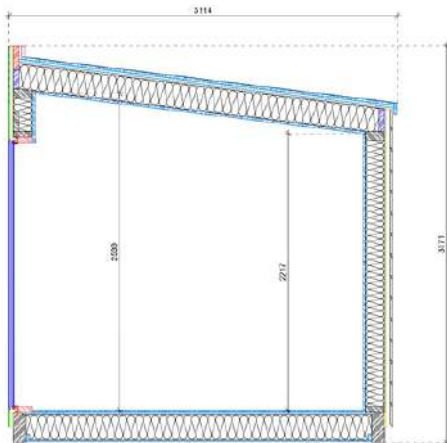

**24,8 sm**

Total area

**7,5 tons**

Weight

External dimensions (L x W x H)

**8,1 x 3,07 x 3,17 m**

An ideal tiny house to spend unforgettable moments with your loved ones, in some fairytale landscapes.

# 2D AND 3D VIEWS