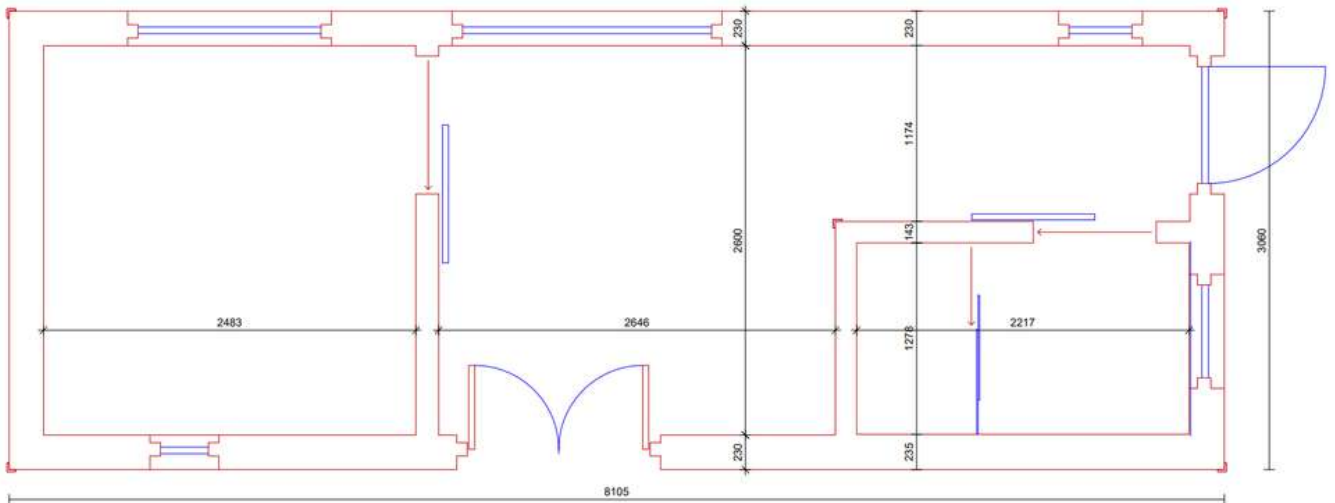

**25 sm**

Total area

**7,5 tons**

Weight

External dimensions (L x W x H)

**8,1 x 3,06 x 3,4 m**

An ideal tiny house to spend unforgettable moments with your loved ones, in some fairytale landscapes.

# 2D AND 3D VIEWS