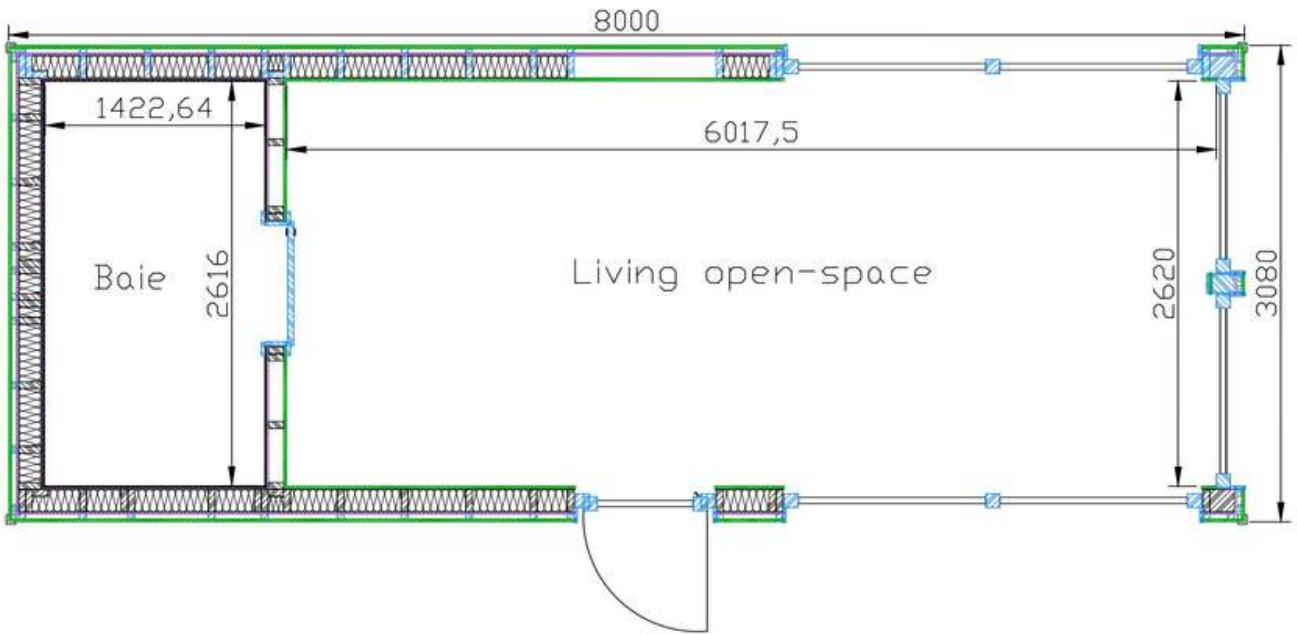

2D AND 3D VIEWS