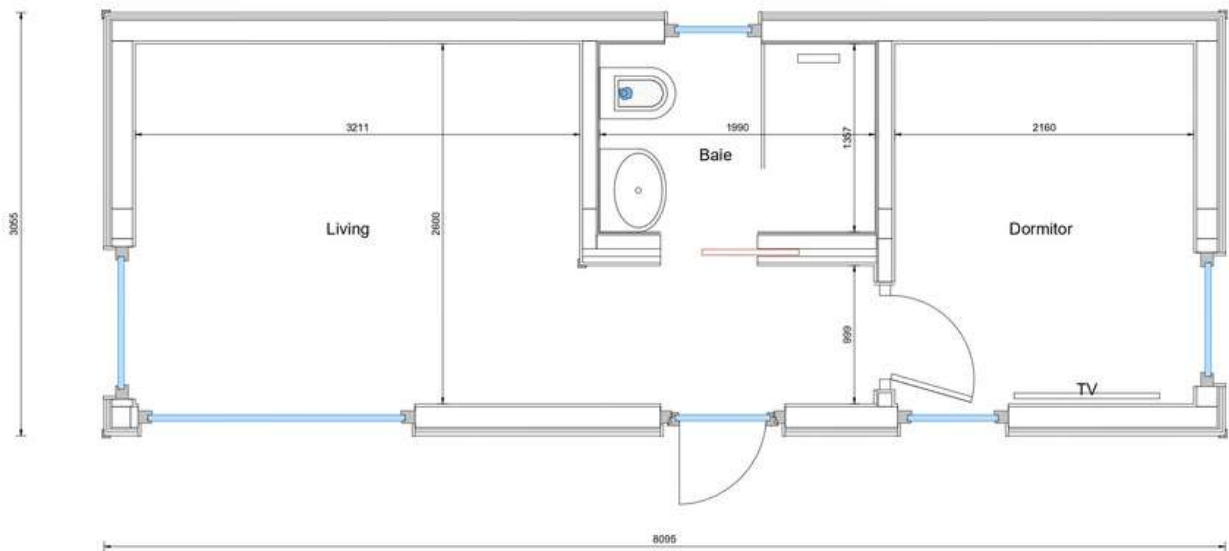

**25 sm**

Total area

**7,5 tons**

Weight

External dimensions (L x W x H)

**8,1 x 3,06 x 3,4 m**

An ideal tiny house to spend unforgettable moments with your loved ones, in some fairytale landscapes.

# 2D AND 3D VIEWS