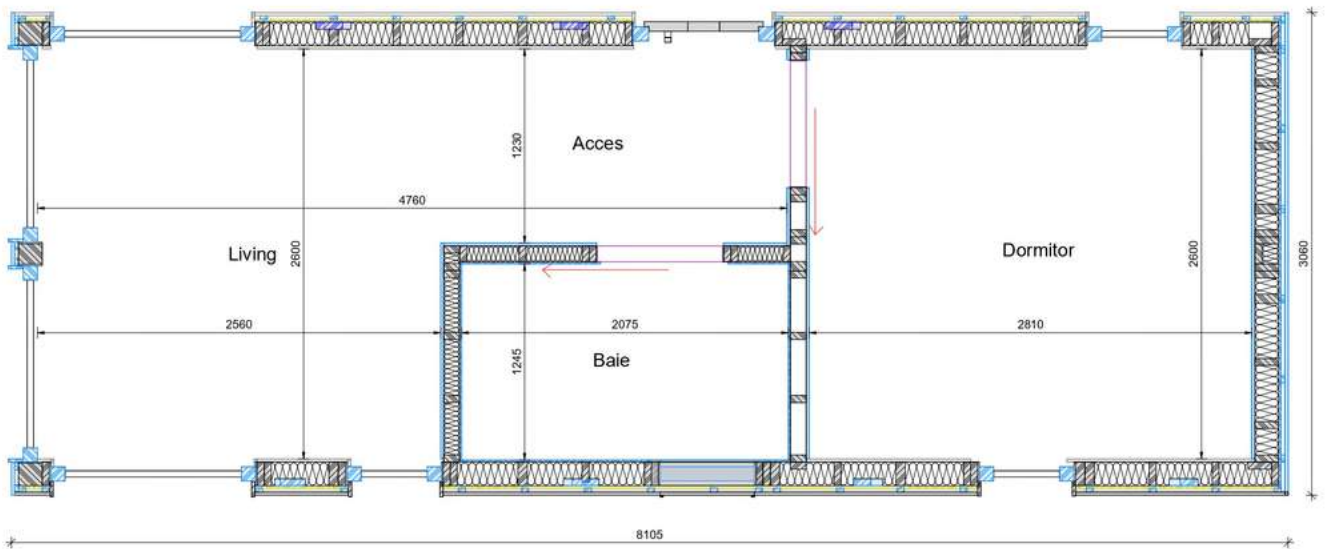

**25 sm**

Total area

**7,5 tone**

Weight

External dimensions (L x W x H)

**8,1 x 3,06 x 3,4 m**

An ideal tiny house to spend unforgettable moments with your loved ones, in some fairytale landscapes.

# 2D AND 3D VIEWS