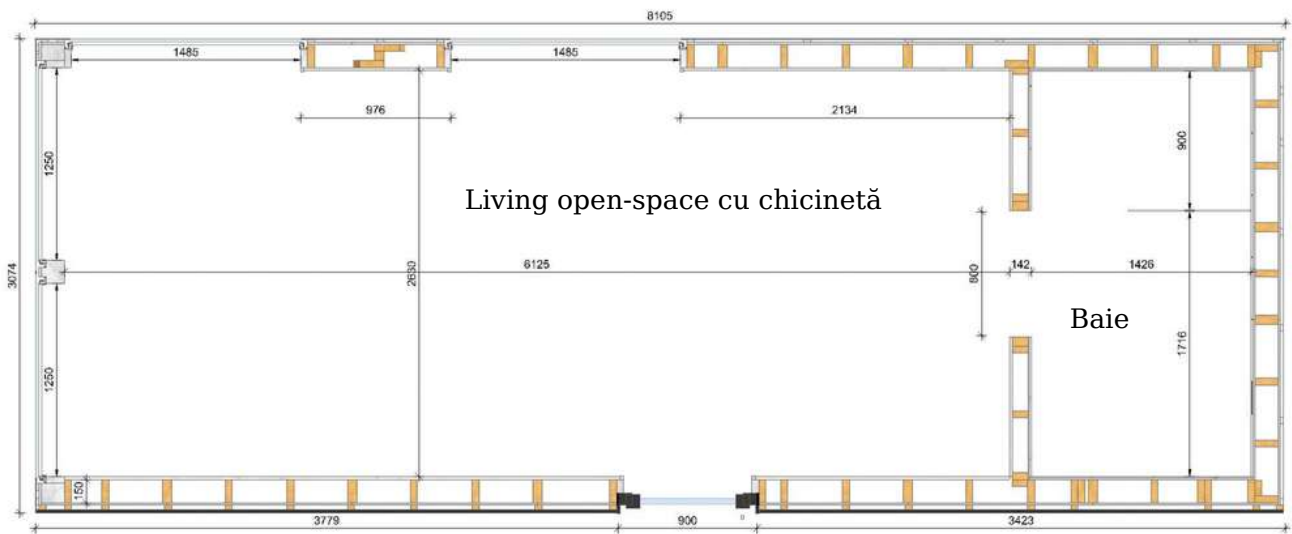

2D AND 3D VIEWS