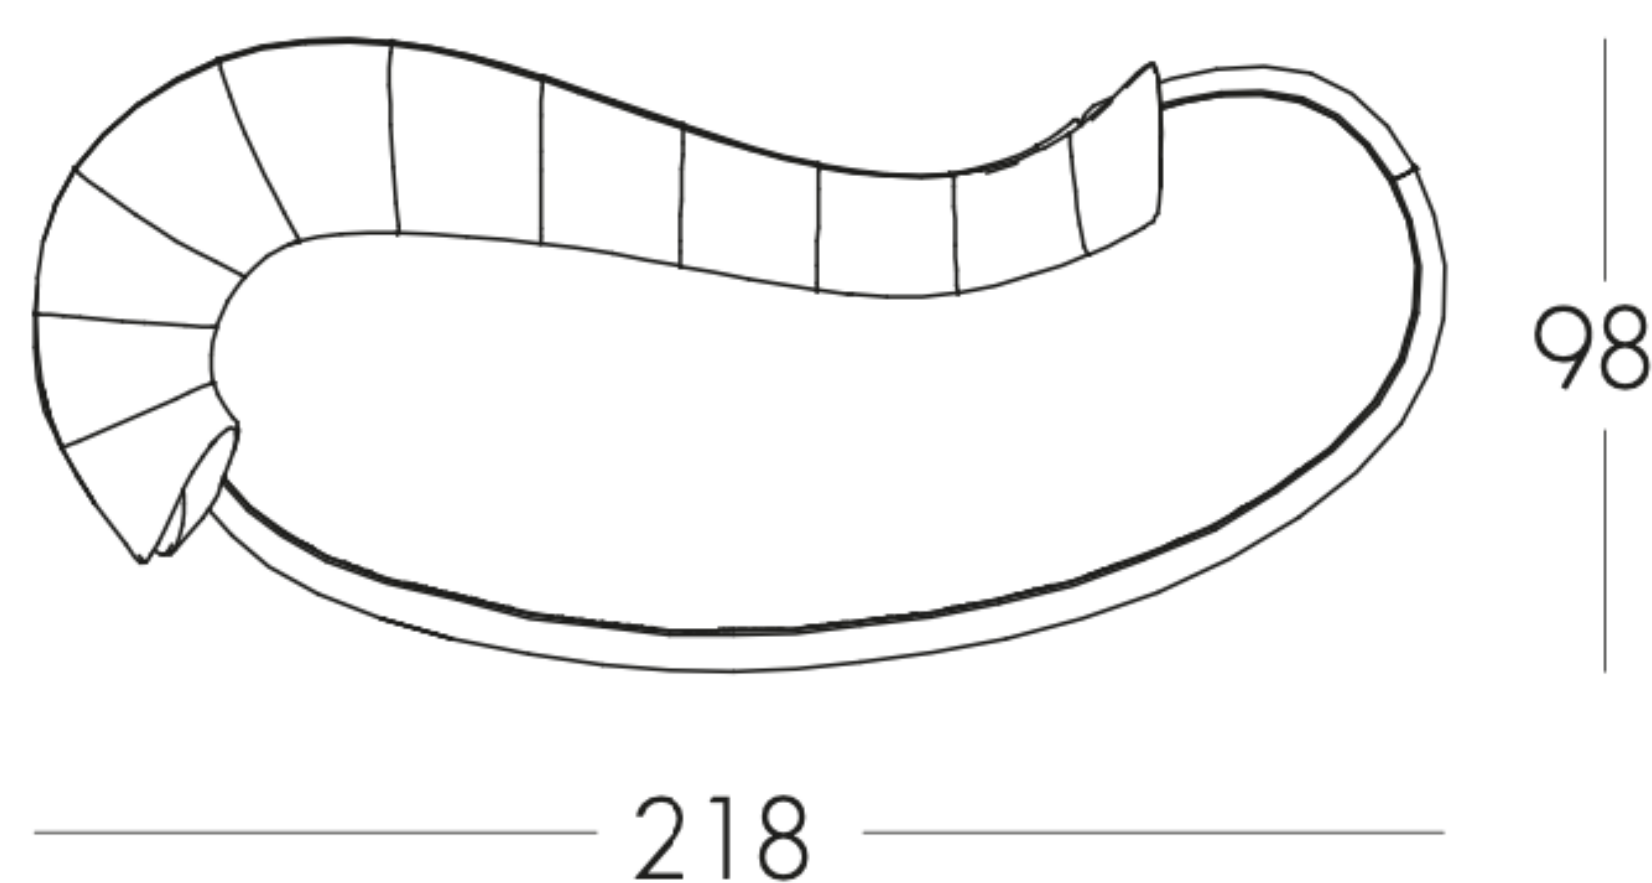

### Technical description:

Plywood and hardwood construction covered with different density HR foam.

Legs: natural oak, walnut, steel, brass or painted hardwood.

Not removable cover.

**AMPH002**  
218x98x80/45

\* Other dimensions available on request.