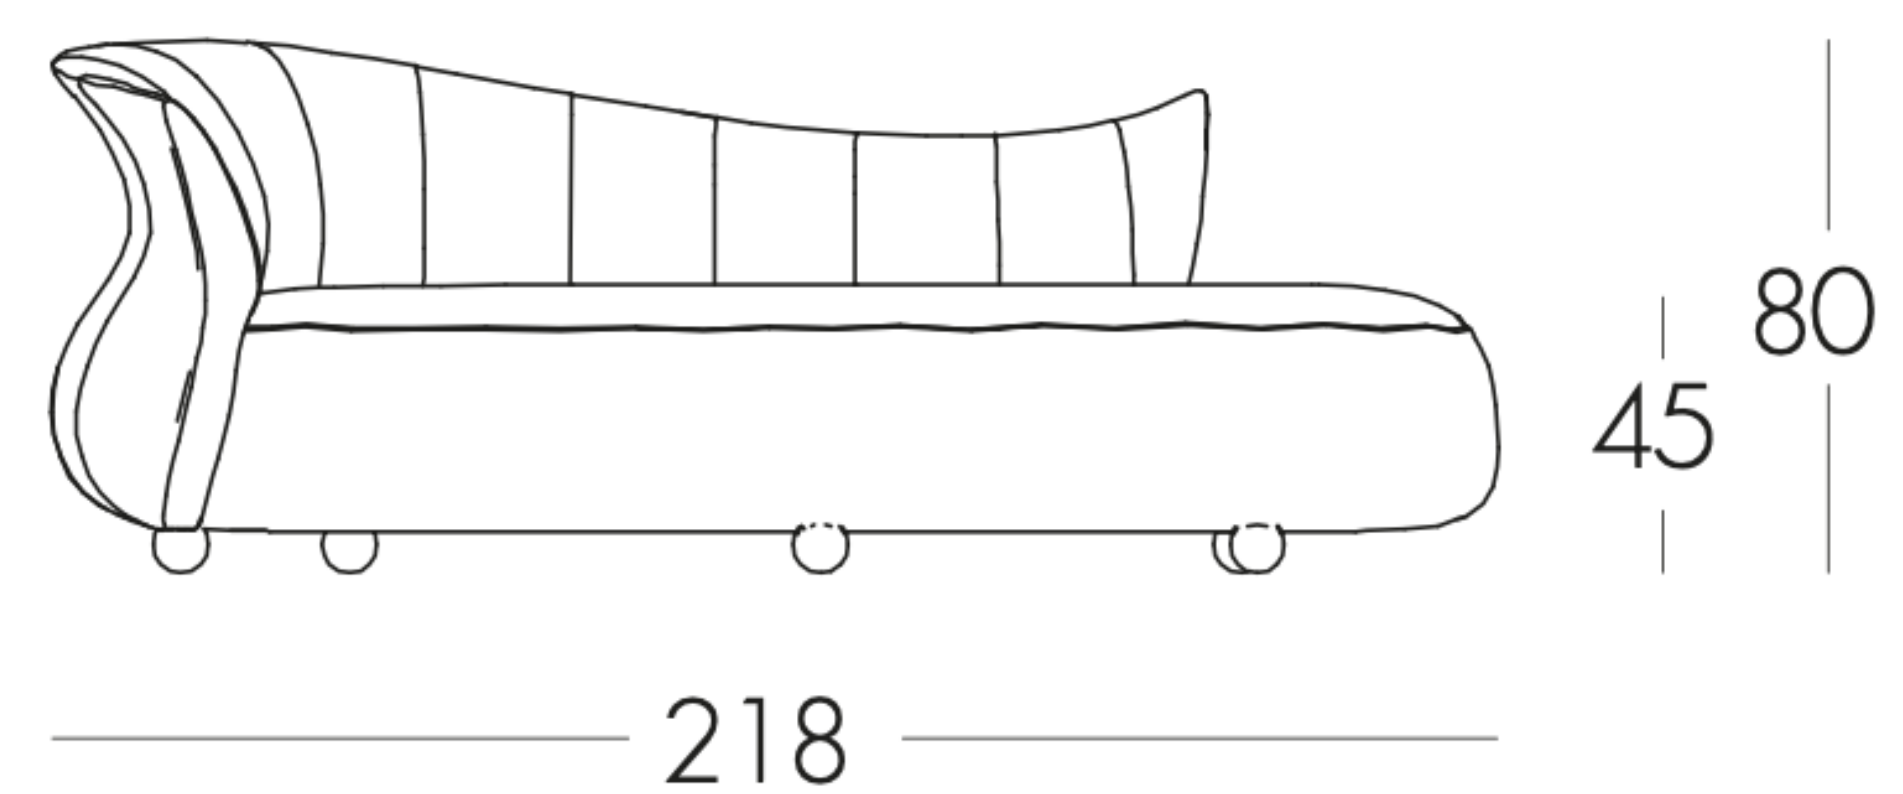

### Technical description:

Plywood and hardwood construction covered with different density HR foam.

Legs: natural oak, walnut, steel, brass or painted hardwood.

Not removable cover.

**AMPH002**  
218x98x80/45

\* Other dimensions available on request.