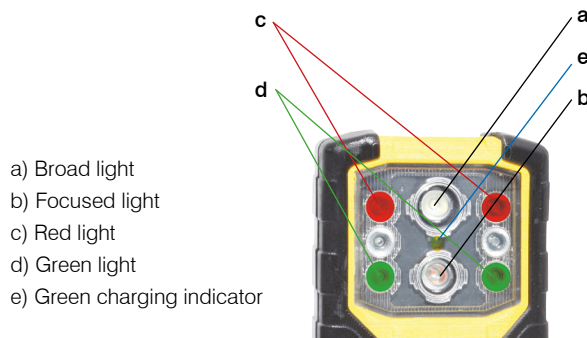

Contacts: at 1'900mAh cells max. 4h

Charging time: 0° C to +40° C

Temperature range: 0° C to +40° C

Dimension (L×W×H):
– Charging station: 86.6×79.6×44 mm
– 5-fold charging station: 500×220×125 mm

Control element

A ON/OFF
Tap: ON/OFF with memory function

B Choice of function
Broad light
Focused light
Full light
Red light
Red flashing light
Green light
Press: dim

a) Broad light
b) Focused light
c) Red light
d) Green light
e) Green charging indicator