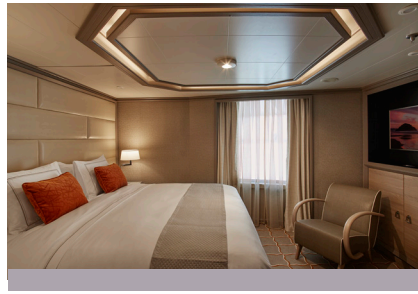

SPECIFICATIONS

- Crew 417
- Officers European
- Guests 596
- Tonnage 40,700
- Length 698 Feet / 212.8 Metres
- Width 86 Feet / 27 Metres
- Speed 19.8 Knots
- Passenger Decks 8
- 3rd Guest Capacity ▲
- Connecting Suites ↑↓
- Wheelchair Accessible Suites ♿
407, 409, 417, 931
- Built 2017
- Registry Bahamas

SILVER MUSE – Suite Diagrams

All suites feature:

- Butler service
- Refrigerator and bar setup stocked with your preferences
- Plush Etro® bathrobes
- BVLGARI® bath amenities, plus a choice of other European brands
- Complimentary Wifi for all suites
- Personalised stationery
- Umbrella
- Hair dryer
- Wall mounted USB-C mobile device chargers
- Direct-dial telephone(s)
- iHome Radio / Alarm charging station (with USB cable or Qi wireless charging), NFC Bluetooth connectivity

- Large teak veranda with patio furniture and floor-to-ceiling glass doors; bedroom two has additional veranda
- Living room with convertible sofa to accommodate an additional guest
- Sitting area; bedroom two has additional sitting area
- Separate dining area
- Twin beds or king-sized bed; bedroom two has additional twin beds or queen-sized bed
- Marbled bathroom with double vanity, separate shower and full-sized bath, plus a powder room; bedroom two has additional marbled bathroom with full-sized bath
- Savoir® Beds mattresses and a choice of pillows
- Walk-in wardrobe(s) with personal safe
- Vanity table(s)
- Writing desk(s)
- One 55" / 140 cm and one 42" / 106 cm flat-screen HD TV in main suite, plus two 42" / 106 cm flat-screen HD TVs in bedroom two
- Interactive Media Library
- Bose® Sound Touch 30 with Bluetooth connectivity
- Illy® espresso machine
- Unlimited Premium Wifi