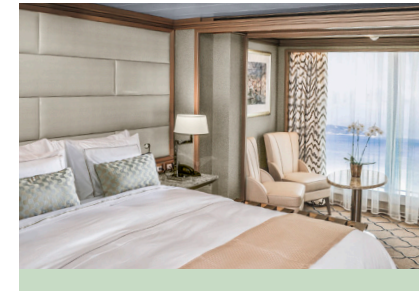

SILVER MUSE – Suite Diagrams

All suites feature:

- Butler service
- Refrigerator and bar setup stocked with your preferences
- Plush Etro® bathrobes
- BVLGARI® bath amenities, plus a choice of other European brands
- Complimentary Wifi for all suites
- Personalised stationery
- Umbrella
- Hair dryer
- Wall mounted USB-C mobile device chargers
- Direct-dial telephone(s)
- iHome Radio / Alarm charging station (with USB cable or Qi wireless charging), NFC Bluetooth connectivity

- Large teak veranda with patio furniture and floor-to-ceiling glass doors; bedroom two has additional veranda
- Living room with convertible sofa to accommodate an additional guest
- Sitting area; bedroom two has additional sitting area
- Separate dining area
- Twin beds or king-sized bed; bedroom two has additional twin beds or queen-sized bed
- Marbled bathroom with double vanity, separate shower and full-sized bath, plus a powder room; bedroom two has additional marbled bathroom with full-sized bath
- Savoir® Beds mattresses and a choice of pillows
- Walk-in wardrobe(s) with personal safe
- Vanity table(s)
- Writing desk(s)
- One 55" / 140 cm and one 42" / 106 cm flat-screen HD TV in main suite, plus two 42" / 106 cm flat-screen HD TVs in bedroom two
- Interactive Media Library
- Bose® Sound Touch 30 with Bluetooth connectivity
- Illy® espresso machine
- Unlimited Premium Wifi