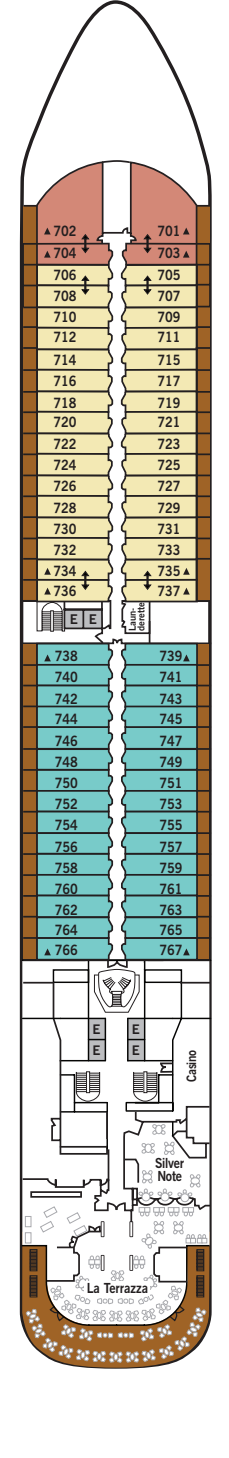

SILVER MUSE – Deck Plans

DECK 4
Atlantide
Indochine
Kaiseki
La Dame
by Relais & Châteaux

DECK 5
Reception/
Guest Relations
Shore Concierge
Dolce Vita
Venetian Lounge
Cruise Consultant

DECK 6
Zagara Beauty Spa
Fitness Centre

DECK 7
La Terrazza
Silver Note
Casino

DECK 8
Connoisseur's Corner
Boutique
Arts Café
Conference/
Card Room

DECK 9
Panorama Lounge
Activities Room &
Outdoor Area

DECK 10
Pool Deck
Pool Bar
The Grill
Whirlpool Area

SPECIFICATIONS

- Crew 417
- Officers European
- Guests 596
- Tonnage 40,700
- Length 698 Feet / 212.8 Metres
- Width 86 Feet / 27 Metres
- Speed 19.8 Knots
- Passenger Decks 8
- 3rd Guest Capacity ▲
- Connecting Suites ↑↓
- Wheelchair Accessible Suites ♿
407, 409, 417, 931
- Built 2017
- Registry Bahamas

VISTA SUITE

Some Vista Suites are available as a wheelchair accessible suite.*

334 SQ FT / 31 M² – DECK 4
WHEELCHAIR ACCESSIBLE SUITE: 440-646 SQ FT / 41-60 M²

- Sitting area
- Twin beds or queen-sized bed
- Marbled bathroom with vanity, full-sized bath, separate shower
- Wheelchair accessible suite has a marbled bathroom with vanity and separate shower (no full-sized bath)
- A choice of pillows
- Walk-in wardrobe with personal safe
- Writing desk
- Two 42" / 106 cm flat-screen HD TVs
- Interactive Media Library
- Unlimited Standard Wifi