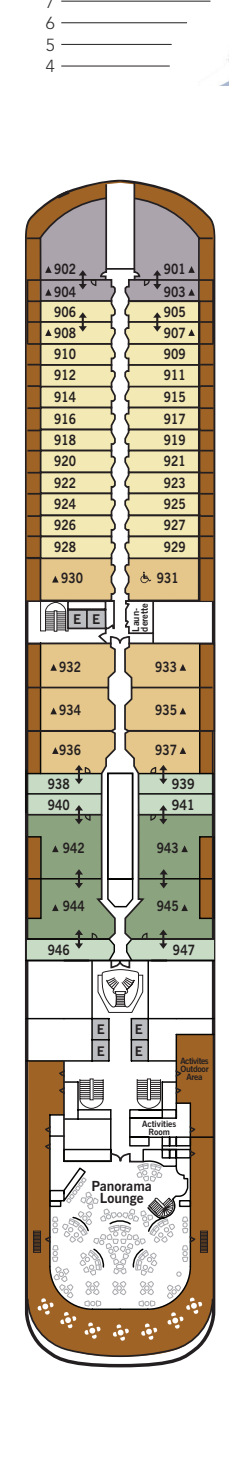

SILVER MUSE – Deck Plans

DECK 4
Atlantide
Indochine
Kaiseki
La Dame
by Relais & Châteaux

DECK 5
Reception/
Guest Relations
Shore Concierge
Dolce Vita
Venetian Lounge
Cruise Consultant

DECK 6
Zagara Beauty Spa
Fitness Centre

DECK 7
La Terrazza
Silver Note
Casino

DECK 8
Connoisseur's Corner
Boutique
Arts Café
Conference/
Card Room

DECK 9
Panorama Lounge
Activities Room &
Outdoor Area

DECK 10
Pool Deck
Pool Bar
The Grill
Whirlpool Area

DECK 11
Tor's Observation
Library
Spaccanapoli
Jogging Track

SUITE CATEGORIES

- Owner's Suite
- Grand Suite
- Royal Suite
- Silver Suite
- Deluxe Veranda Suite
- Superior Veranda Suite
- Classic Veranda Suite
- Panorama Suite
- Vista Suite

SPECIFICATIONS

- Crew 417
- Officers European
- Guests 596
- Tonnage 40,700
- Length 698 Feet / 212.8 Metres
- Width 86 Feet / 27 Metres
- Speed 19.8 Knots
- Passenger Decks 8
- 3rd Guest Capacity ▲
- Connecting Suites ↑↓
- Wheelchair Accessible Suites ♿
407, 409, 417, 931
- Built 2017
- Registry Bahamas