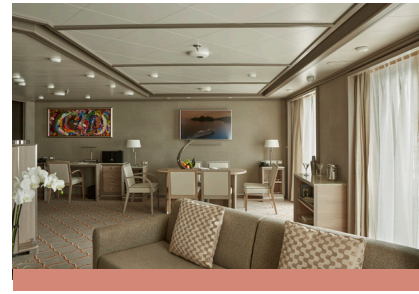

SILVER MUSE – Suite Diagrams

All suites feature:

- Butler service
- Refrigerator and bar setup stocked with your preferences
- Plush Etro® bathrobes
- BVLGARI® bath amenities, plus a choice of other European brands
- Complimentary Wifi for all suites
- Personalised stationery
- Umbrella
- Hair dryer
- Wall mounted USB-C mobile device chargers
- Direct-dial telephone(s)
- iHome Radio / Alarm charging station (with USB cable or Qi wireless charging), NFC Bluetooth connectivity