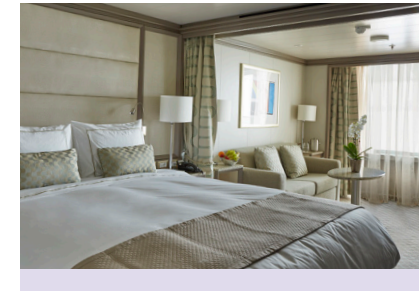

SILVER MUSE – Suite Diagrams

All suites feature:

- Butler service
- Refrigerator and bar setup stocked with your preferences
- Plush Etro® bathrobes
- BVLGARI® bath amenities, plus a choice of other European brands
- Complimentary Wifi for all suites
- Personalised stationery
- Umbrella
- Hair dryer
- Wall mounted USB-C mobile device chargers
- Direct-dial telephone(s)
- iHome Radio / Alarm charging station (with USB cable or Qi wireless charging), NFC Bluetooth connectivity

- Large teak veranda with patio furniture and floor-to-ceiling glass doors; bedroom two has additional veranda
- Living room with convertible sofa to accommodate an additional guest
- Sitting area; bedroom two has additional sitting area
- Separate dining area
- Twin beds or king-sized bed; bedroom two has additional twin beds or queen-sized bed
- Marbled bathroom with double vanity, separate shower and full-sized bath, plus a powder room; bedroom two has additional marbled bathroom with full-sized bath
- Savoir® Beds mattresses and a choice of pillows
- Walk-in wardrobe(s) with personal safe
- Vanity table(s)
- Writing desk(s)
- One 55" / 140 cm and one 42" / 106 cm flat-screen HD TV in main suite, plus two 42" / 106 cm flat-screen HD TVs in bedroom two
- Interactive Media Library
- Bose® Sound Touch 30 with Bluetooth connectivity
- Illy® espresso machine
- Unlimited Premium Wifi