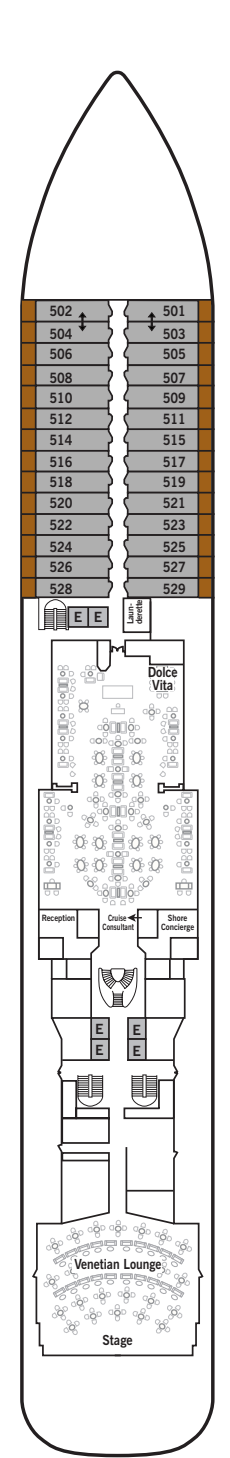

SILVER MUSE – Deck Plans

DECK 4
Atlantide
Indochine
Kaiseki
La Dame
by Relais & Châteaux

DECK 5
Reception/
Guest Relations
Shore Concierge
Dolce Vita
Venetian Lounge
Cruise Consultant

DECK 6
Zagara Beauty Spa
Fitness Centre

DECK 7
La Terrazza
Silver Note
Casino

DECK 8
Connoisseur's Corner
Boutique
Arts Café
Conference/
Card Room

DECK 9
Panorama Lounge
Activities Room &
Outdoor Area

DECK 10
Pool Deck
Pool Bar
The Grill
Whirlpool Area

SPECIFICATIONS

- Crew 417
- Officers European
- Guests 596
- Tonnage 40,700
- Length 698 Feet / 212.8 Metres
- Width 86 Feet / 27 Metres
- Speed 19.8 Knots
- Passenger Decks 8
- 3rd Guest Capacity ▲
- Connecting Suites ↑↓
- Wheelchair Accessible Suites ♿
407, 409, 417, 931
- Built 2017
- Registry Bahamas

VISTA SUITE

Some Vista Suites are available as a wheelchair accessible suite.*

334 SQ FT / 31 M² – DECK 4
WHEELCHAIR ACCESSIBLE SUITE: 440-646 SQ FT / 41-60 M²

- Sitting area
- Twin beds or queen-sized bed
- Marbled bathroom with vanity, full-sized bath, separate shower
- Wheelchair accessible suite has a marbled bathroom with vanity and separate shower (no full-sized bath)
- A choice of pillows
- Walk-in wardrobe with personal safe
- Writing desk
- Two 42" / 106 cm flat-screen HD TVs
- Interactive Media Library
- Unlimited Standard Wifi