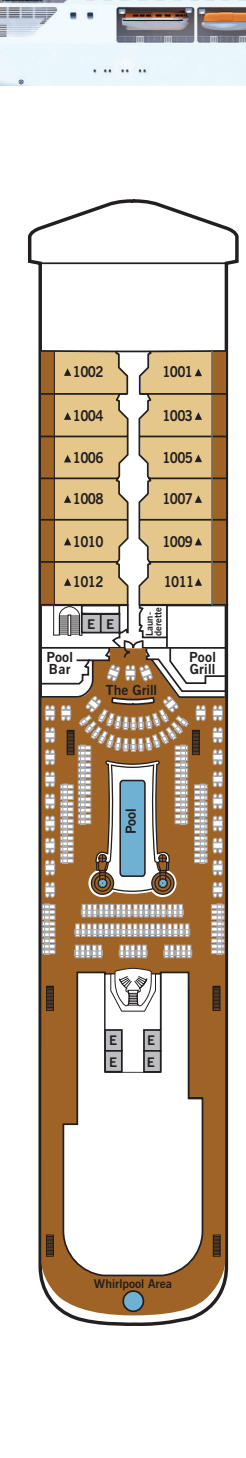

SILVER MUSE – Deck Plans

DECK 4
Atlantide
Indochine
Kaiseki
La Dame
by Relais & Châteaux

DECK 5
Reception/
Guest Relations
Shore Concierge
Dolce Vita
Venetian Lounge
Cruise Consultant

DECK 6
Zagara Beauty Spa
Fitness Centre

DECK 7
La Terrazza
Silver Note
Casino

DECK 8
Connoisseur's Corner
Boutique
Arts Café
Conference/
Card Room

DECK 9
Panorama Lounge
Activities Room &
Outdoor Area

DECK 10
Pool Deck
Pool Bar
The Grill
Whirlpool Area

SPECIFICATIONS

- Crew 417
- Officers European
- Guests 596
- Tonnage 40,700
- Length 698 Feet / 212.8 Metres
- Width 86 Feet / 27 Metres
- Speed 19.8 Knots
- Passenger Decks 8
- 3rd Guest Capacity ▲
- Connecting Suites ↑↓
- Wheelchair Accessible Suites ♿
407, 409, 417, 931
- Built 2017
- Registry Bahamas

VISTA SUITE

Some Vista Suites are available as a wheelchair accessible suite.*

334 SQ FT / 31 M² – DECK 4
WHEELCHAIR ACCESSIBLE SUITE: 440-646 SQ FT / 41-60 M²

- Sitting area
- Twin beds or queen-sized bed
- Marbled bathroom with vanity, full-sized bath, separate shower
- Wheelchair accessible suite has a marbled bathroom with vanity and separate shower (no full-sized bath)
- A choice of pillows
- Walk-in wardrobe with personal safe
- Writing desk
- Two 42" / 106 cm flat-screen HD TVs
- Interactive Media Library
- Unlimited Standard Wifi