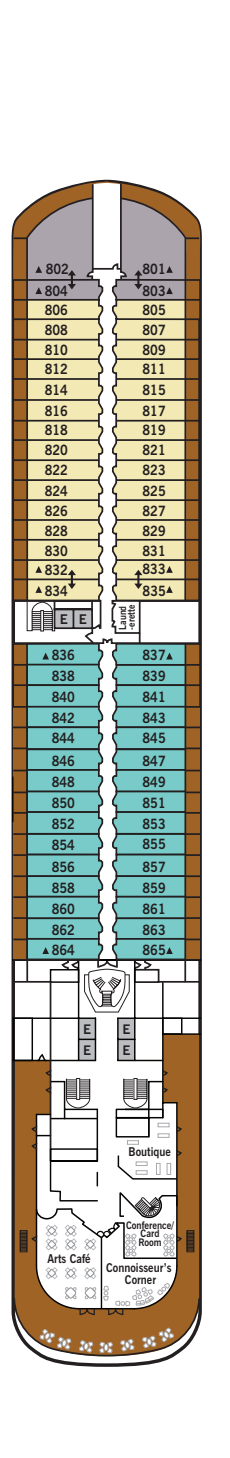

SILVER MUSE – Deck Plans

DECK 4
Atlantide
Indochine
Kaiseki
La Dame
by Relais & Châteaux

DECK 5
Reception/
Guest Relations
Shore Concierge
Dolce Vita
Venetian Lounge
Cruise Consultant

DECK 6
Zagara Beauty Spa
Fitness Centre

DECK 7
La Terrazza
Silver Note
Casino

DECK 8
Connoisseur's Corner
Boutique
Arts Café
Conference/
Card Room

DECK 9
Panorama Lounge
Activities Room &
Outdoor Area

DECK 10
Pool Deck
Pool Bar
The Grill
Whirlpool Area

DECK 11
Tor's Observation
Library
Spaccanapoli
Jogging Track

SUITE CATEGORIES

- Owner's Suite
- Grand Suite
- Royal Suite
- Silver Suite
- Deluxe Veranda Suite
- Superior Veranda Suite
- Classic Veranda Suite
- Panorama Suite
- Vista Suite

SPECIFICATIONS

- Crew 417
- Officers European
- Guests 596
- Tonnage 40,700
- Length 698 Feet / 212.8 Metres
- Width 86 Feet / 27 Metres
- Speed 19.8 Knots
- Passenger Decks 8
- 3rd Guest Capacity ▲
- Connecting Suites ↑↓
- Wheelchair Accessible Suites ♿
407, 409, 417, 931
- Built 2017
- Registry Bahamas