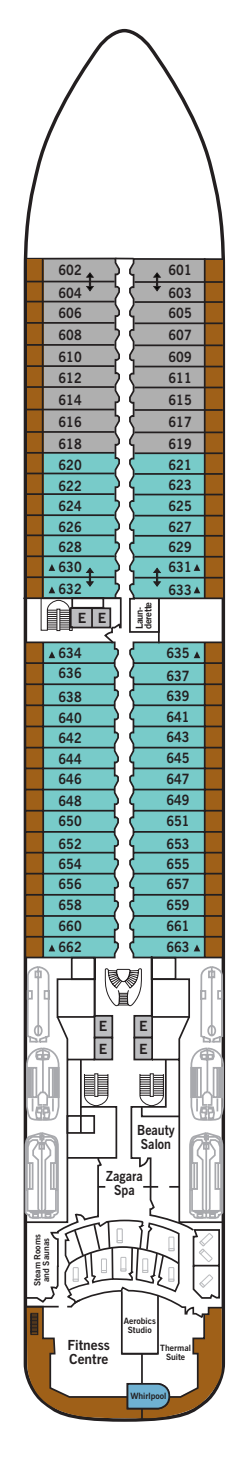

SILVER MUSE – Deck Plans

DECK 4
Atlantide
Indochine
Kaiseki
La Dame
by Relais & Châteaux

DECK 5
Reception/
Guest Relations
Shore Concierge
Dolce Vita
Venetian Lounge
Cruise Consultant

DECK 6
Zagara Beauty Spa
Fitness Centre

DECK 7
La Terrazza
Silver Note
Casino

DECK 8
Connoisseur's Corner
Boutique
Arts Café
Conference/
Card Room

DECK 9
Panorama Lounge
Activities Room &
Outdoor Area

DECK 10
Pool Deck
Pool Bar
The Grill
Whirlpool Area

DECK 11
Tor's Observation
Library
Spaccanapoli
Jogging Track

SUITE CATEGORIES

- Owner's Suite
- Grand Suite
- Royal Suite
- Silver Suite
- Deluxe Veranda Suite
- Superior Veranda Suite
- Classic Veranda Suite
- Panorama Suite
- Vista Suite

SPECIFICATIONS

- Crew 417
- Officers European
- Guests 596
- Tonnage 40,700
- Length 698 Feet / 212.8 Metres
- Width 86 Feet / 27 Metres
- Speed 19.8 Knots
- Passenger Decks 8
- 3rd Guest Capacity ▲
- Connecting Suites ↑↓
- Wheelchair Accessible Suites ♿
407, 409, 417, 931
- Built 2017
- Registry Bahamas