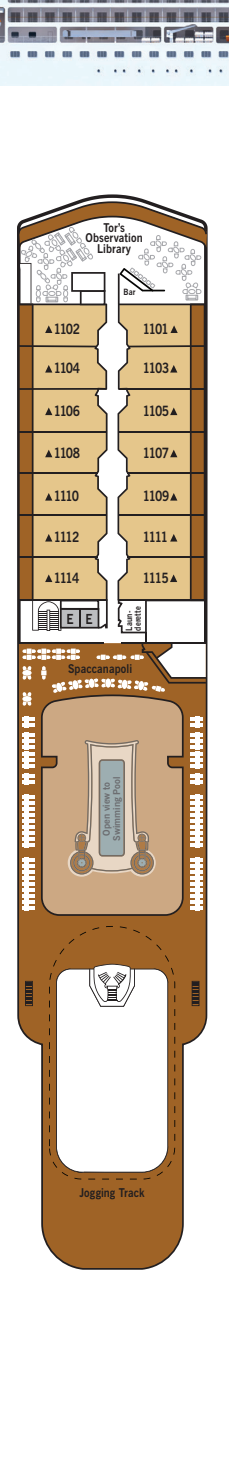

SILVER MUSE – Deck Plans

DECK 4
Atlantide
Indochine
Kaiseki
La Dame
by Relais & Châteaux

DECK 5
Reception/
Guest Relations
Shore Concierge
Dolce Vita
Venetian Lounge
Cruise Consultant

DECK 6
Zagara Beauty Spa
Fitness Centre

DECK 7
La Terrazza
Silver Note
Casino

DECK 8
Connoisseur's Corner
Boutique
Arts Café
Conference/
Card Room

DECK 9
Panorama Lounge
Activities Room &
Outdoor Area

DECK 10
Pool Deck
Pool Bar
The Grill
Whirlpool Area

SPECIFICATIONS

- Crew 417
- Officers European
- Guests 596
- Tonnage 40,700
- Length 698 Feet / 212.8 Metres
- Width 86 Feet / 27 Metres
- Speed 19.8 Knots
- Passenger Decks 8
- 3rd Guest Capacity ▲
- Connecting Suites ↑↓
- Wheelchair Accessible Suites ♿
407, 409, 417, 931
- Built 2017
- Registry Bahamas