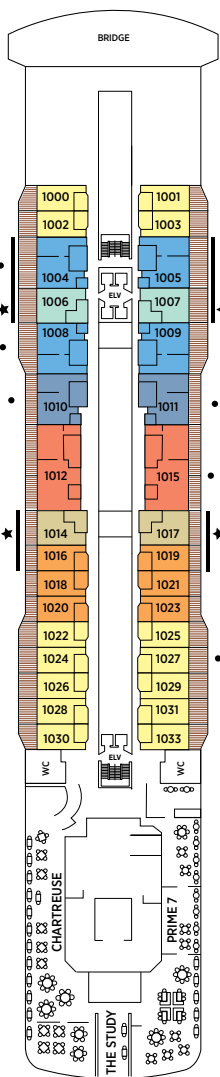

# Seven Seas Splendor® DECK PLANS

DECK 4

DECK 5

DECK 6

DECK 7

DECK 8

- |                     |                         |
|---------------------|-------------------------|
| RS REGENT SUITE     | D CONCIERGE SUITE       |
| MS MASTER SUITE     | E CONCIERGE SUITE       |
| GS GRAND SUITE      | F1 SUPERIOR SUITE       |
| SP SPLENDOR SUITE   | F2 SUPERIOR SUITE       |
| SS SEVEN SEAS SUITE | G1 DELUXE VERANDA SUITE |
| A PENTHOUSE SUITE   | G2 DELUXE VERANDA SUITE |
| B PENTHOUSE SUITE   | H VERANDA SUITE         |
| C PENTHOUSE SUITE   |                         |

OVERALL LENGTH . . . 735 ft.  
 BEAM (WIDTH) . . . . . 102 ft.  
 DRAFT . . . . . 23 ft.  
 SUITES . . . . . 375  
 GUESTS . . . . . 750  
 OFFICERS . . . . . European  
 CREW . . . . . 542 International  
 GUEST DECKS . . . . . 10  
 \*GROSS TONNAGE . . . 55,254  
 CRUISING SPEED . . . . 19.5 Knots  
 SHIP'S REGISTRY . . . . Marshall Islands

DECK 9

DECK 10

DECK 11

DECK 12

DECK 14

- + 2-bedroom suite accommodates up to 6 guests
- Convertible sofa bed
- ♿ Wheelchair accessible suites 822, 823, and 916 have shower stall instead of bathtub
- Connecting suites
- ★ Bathroom features a glass-enclosed shower instead of bathtub in category A, B, C, G1, G2 and H