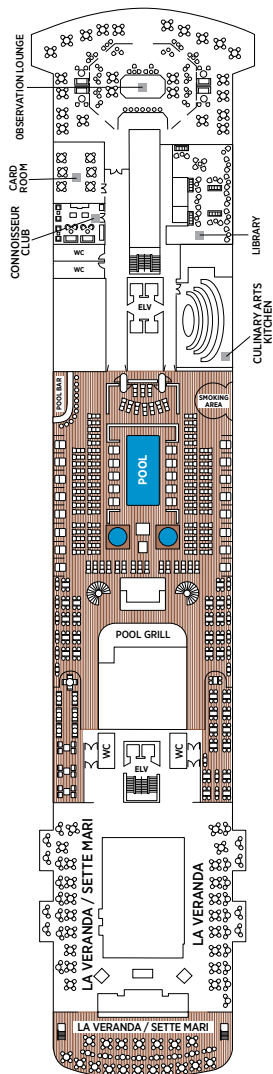

# Seven Seas Splendor® DECK PLANS

DECK 4

DECK 5

DECK 6

DECK 7

DECK 8

- |                     |                         |
|---------------------|-------------------------|
| RS REGENT SUITE     | D CONCIERGE SUITE       |
| MS MASTER SUITE     | E CONCIERGE SUITE       |
| GS GRAND SUITE      | F1 SUPERIOR SUITE       |
| SP SPLENDOR SUITE   | F2 SUPERIOR SUITE       |
| SS SEVEN SEAS SUITE | G1 DELUXE VERANDA SUITE |
| A PENTHOUSE SUITE   | G2 DELUXE VERANDA SUITE |
| B PENTHOUSE SUITE   | H VERANDA SUITE         |
| C PENTHOUSE SUITE   |                         |

OVERALL LENGTH . . . 735 ft.  
 BEAM (WIDTH) . . . . . 102 ft.  
 DRAFT . . . . . 23 ft.  
 SUITES . . . . . 375  
 GUESTS . . . . . 750  
 OFFICERS . . . . . European  
 CREW . . . . . 542 International  
 GUEST DECKS . . . . . 10  
 \*GROSS TONNAGE . . . 55,254  
 CRUISING SPEED . . . . 19.5 Knots  
 SHIP'S REGISTRY . . . . Marshall Islands

DECK 9

DECK 10

DECK 11

DECK 12

DECK 14

- + 2-bedroom suite accommodates up to 6 guests
- Convertible sofa bed
- ♿ Wheelchair accessible suites 822, 823, and 916 have shower stall instead of bathtub
- Connecting suites
- ★ Bathroom features a glass-enclosed shower instead of bathtub in category A, B, C, G1, G2 and H