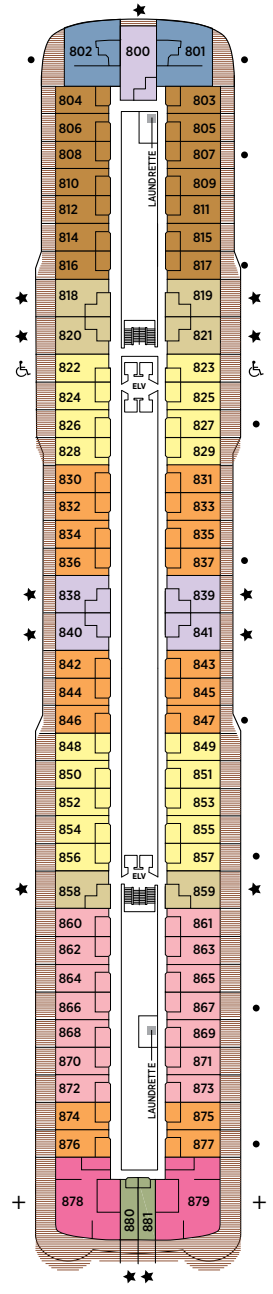

# Seven Seas Splendor® DECK PLANS

DECK 4

DECK 5

DECK 6

DECK 7

DECK 8

- |                     |                         |
|---------------------|-------------------------|
| RS REGENT SUITE     | D CONCIERGE SUITE       |
| MS MASTER SUITE     | E CONCIERGE SUITE       |
| GS GRAND SUITE      | F1 SUPERIOR SUITE       |
| SP SPLENDOR SUITE   | F2 SUPERIOR SUITE       |
| SS SEVEN SEAS SUITE | G1 DELUXE VERANDA SUITE |
| A PENTHOUSE SUITE   | G2 DELUXE VERANDA SUITE |
| B PENTHOUSE SUITE   | H VERANDA SUITE         |
| C PENTHOUSE SUITE   |                         |

OVERALL LENGTH . . . 735 ft.  
 BEAM (WIDTH) . . . . . 102 ft.  
 DRAFT . . . . . 23 ft.  
 SUITES . . . . . 375  
 GUESTS . . . . . 750  
 OFFICERS . . . . . European  
 CREW . . . . . 542 International  
 GUEST DECKS . . . . . 10  
 \*GROSS TONNAGE . . . 55,254  
 CRUISING SPEED . . . . 19.5 Knots  
 SHIP'S REGISTRY . . . . Marshall Islands

DECK 9

DECK 10

DECK 11

DECK 12

DECK 14

- + 2-bedroom suite accommodates up to 6 guests
- Convertible sofa bed
- ♿ Wheelchair accessible suites 822, 823, and 916 have shower stall instead of bathtub
- Connecting suites
- ★ Bathroom features a glass-enclosed shower instead of bathtub in category A, B, C, G1, G2 and H