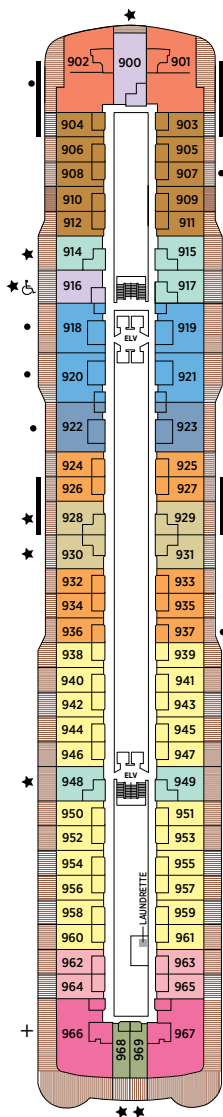

# Seven Seas Splendor® DECK PLANS

DECK 4

DECK 5

DECK 6

DECK 7

DECK 8

- |                     |                         |
|---------------------|-------------------------|
| RS REGENT SUITE     | D CONCIERGE SUITE       |
| MS MASTER SUITE     | E CONCIERGE SUITE       |
| GS GRAND SUITE      | F1 SUPERIOR SUITE       |
| SP SPLENDOR SUITE   | F2 SUPERIOR SUITE       |
| SS SEVEN SEAS SUITE | G1 DELUXE VERANDA SUITE |
| A PENTHOUSE SUITE   | G2 DELUXE VERANDA SUITE |
| B PENTHOUSE SUITE   | H VERANDA SUITE         |
| C PENTHOUSE SUITE   |                         |

OVERALL LENGTH . . . 735 ft.  
 BEAM (WIDTH) . . . . . 102 ft.  
 DRAFT . . . . . 23 ft.  
 SUITES . . . . . 375  
 GUESTS . . . . . 750  
 OFFICERS . . . . . European  
 CREW . . . . . 542 International  
 GUEST DECKS . . . . . 10  
 \*GROSS TONNAGE . . . 55,254  
 CRUISING SPEED . . . . 19.5 Knots  
 SHIP'S REGISTRY . . . . Marshall Islands

DECK 9

DECK 10

DECK 11

DECK 12

DECK 14

- + 2-bedroom suite accommodates up to 6 guests
- Convertible sofa bed
- ♿ Wheelchair accessible suites 822, 823, and 916 have shower stall instead of bathtub
- Connecting suites
- ★ Bathroom features a glass-enclosed shower instead of bathtub in category A, B, C, G1, G2 and H