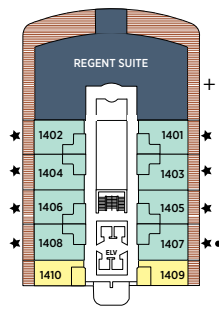

# Seven Seas Splendor® DECK PLANS

DECK 4

DECK 5

DECK 6

DECK 7

DECK 8

- |                     |                         |
|---------------------|-------------------------|
| RS REGENT SUITE     | D CONCIERGE SUITE       |
| MS MASTER SUITE     | E CONCIERGE SUITE       |
| GS GRAND SUITE      | F1 SUPERIOR SUITE       |
| SP SPLENDOR SUITE   | F2 SUPERIOR SUITE       |
| SS SEVEN SEAS SUITE | G1 DELUXE VERANDA SUITE |
| A PENTHOUSE SUITE   | G2 DELUXE VERANDA SUITE |
| B PENTHOUSE SUITE   | H VERANDA SUITE         |
| C PENTHOUSE SUITE   |                         |

OVERALL LENGTH . . . 735 ft.  
 BEAM (WIDTH) . . . . . 102 ft.  
 DRAFT . . . . . 23 ft.  
 SUITES . . . . . 375  
 GUESTS . . . . . 750  
 OFFICERS . . . . . European  
 CREW . . . . . 542 International  
 GUEST DECKS . . . . . 10  
 \*GROSS TONNAGE . . . 55,254  
 CRUISING SPEED . . . . 19.5 Knots  
 SHIP'S REGISTRY . . . . Marshall Islands

DECK 9

DECK 10

DECK 11

DECK 12

DECK 14

- + 2-bedroom suite accommodates up to 6 guests
- Convertible sofa bed
- ♿ Wheelchair accessible suites 822, 823, and 916 have shower stall instead of bathtub
- Connecting suites
- ★ Bathroom features a glass-enclosed shower instead of bathtub in category A, B, C, G1, G2 and H