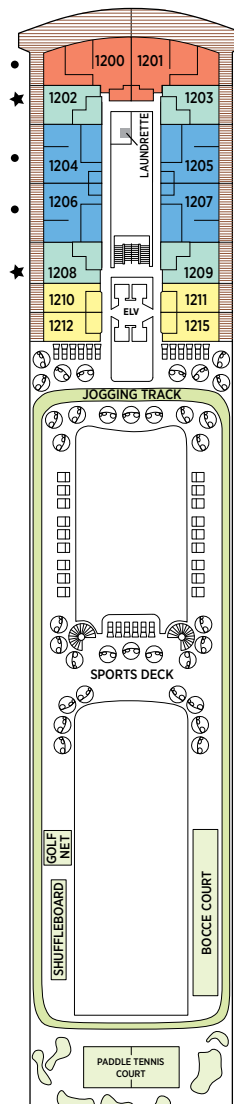

# Seven Seas Splendor® DECK PLANS

DECK 4

DECK 5

DECK 6

DECK 7

DECK 8

- |                     |                         |
|---------------------|-------------------------|
| RS REGENT SUITE     | D CONCIERGE SUITE       |
| MS MASTER SUITE     | E CONCIERGE SUITE       |
| GS GRAND SUITE      | F1 SUPERIOR SUITE       |
| SP SPLENDOR SUITE   | F2 SUPERIOR SUITE       |
| SS SEVEN SEAS SUITE | G1 DELUXE VERANDA SUITE |
| A PENTHOUSE SUITE   | G2 DELUXE VERANDA SUITE |
| B PENTHOUSE SUITE   | H VERANDA SUITE         |
| C PENTHOUSE SUITE   |                         |

OVERALL LENGTH . . . 735 ft.  
 BEAM (WIDTH) . . . . . 102 ft.  
 DRAFT . . . . . 23 ft.  
 SUITES . . . . . 375  
 GUESTS . . . . . 750  
 OFFICERS . . . . . European  
 CREW . . . . . 542 International  
 GUEST DECKS . . . . . 10  
 \*GROSS TONNAGE . . . 55,254  
 CRUISING SPEED . . . . 19.5 Knots  
 SHIP'S REGISTRY . . . . Marshall Islands

DECK 9

DECK 10

DECK 11

DECK 12

DECK 14

- + 2-bedroom suite accommodates up to 6 guests
- Convertible sofa bed
- ♿ Wheelchair accessible suites 822, 823, and 916 have shower stall instead of bathtub
- Connecting suites
- ★ Bathroom features a glass-enclosed shower instead of bathtub in category A, B, C, G1, G2 and H

\*Estimated gross tonnage  
 Up to one rollaway bed can be added to most suites, please inquire at time of booking.