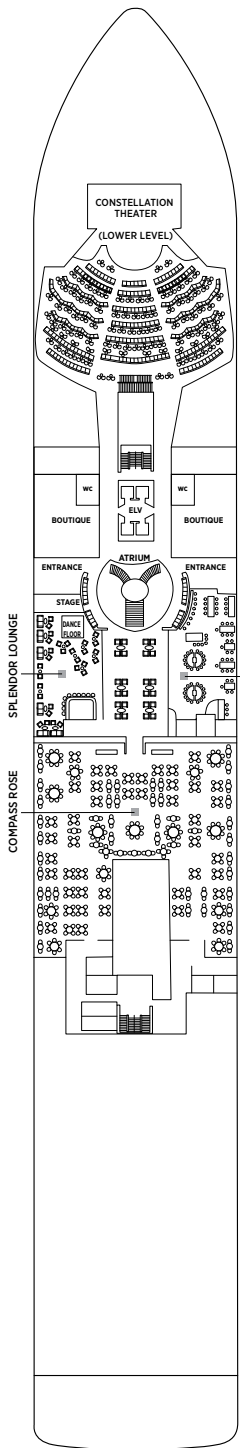

# Seven Seas Splendor® DECK PLANS

DECK 4

DECK 5

DECK 6

DECK 7

DECK 8

- |                     |                         |
|---------------------|-------------------------|
| RS REGENT SUITE     | D CONCIERGE SUITE       |
| MS MASTER SUITE     | E CONCIERGE SUITE       |
| GS GRAND SUITE      | F1 SUPERIOR SUITE       |
| SP SPLENDOR SUITE   | F2 SUPERIOR SUITE       |
| SS SEVEN SEAS SUITE | G1 DELUXE VERANDA SUITE |
| A PENTHOUSE SUITE   | G2 DELUXE VERANDA SUITE |
| B PENTHOUSE SUITE   | H VERANDA SUITE         |
| C PENTHOUSE SUITE   |                         |

OVERALL LENGTH . . . 735 ft.  
 BEAM (WIDTH) . . . . . 102 ft.  
 DRAFT . . . . . 23 ft.  
 SUITES . . . . . 375  
 GUESTS . . . . . 750  
 OFFICERS . . . . . European  
 CREW . . . . . 542 International  
 GUEST DECKS . . . . . 10  
 \*GROSS TONNAGE . . . 55,254  
 CRUISING SPEED . . . . 19.5 Knots  
 SHIP'S REGISTRY . . . . Marshall Islands

DECK 9

DECK 10

DECK 11

DECK 12

DECK 14

- + 2-bedroom suite accommodates up to 6 guests
- Convertible sofa bed
- ♿ Wheelchair accessible suites 822, 823, and 916 have shower stall instead of bathtub
- Connecting suites
- ★ Bathroom features a glass-enclosed shower instead of bathtub in category A, B, C, G1, G2 and H