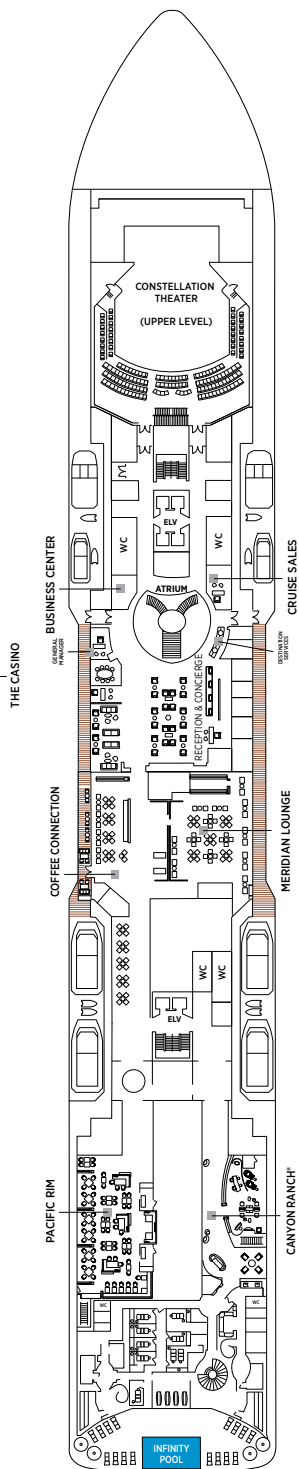

# Seven Seas Splendor® DECK PLANS

DECK 4

DECK 5

DECK 6

DECK 7

DECK 8

- |                     |                         |
|---------------------|-------------------------|
| RS REGENT SUITE     | D CONCIERGE SUITE       |
| MS MASTER SUITE     | E CONCIERGE SUITE       |
| GS GRAND SUITE      | F1 SUPERIOR SUITE       |
| SP SPLENDOR SUITE   | F2 SUPERIOR SUITE       |
| SS SEVEN SEAS SUITE | G1 DELUXE VERANDA SUITE |
| A PENTHOUSE SUITE   | G2 DELUXE VERANDA SUITE |
| B PENTHOUSE SUITE   | H VERANDA SUITE         |
| C PENTHOUSE SUITE   |                         |

OVERALL LENGTH . . . 735 ft.  
 BEAM (WIDTH) . . . . . 102 ft.  
 DRAFT . . . . . 23 ft.  
 SUITES . . . . . 375  
 GUESTS . . . . . 750  
 OFFICERS . . . . . European  
 CREW . . . . . 542 International  
 GUEST DECKS . . . . . 10  
 \*GROSS TONNAGE . . . 55,254  
 CRUISING SPEED . . . . 19.5 Knots  
 SHIP'S REGISTRY . . . . Marshall Islands

DECK 9

DECK 10

DECK 11

DECK 12

DECK 14

- + 2-bedroom suite accommodates up to 6 guests
- Convertible sofa bed
- ♿ Wheelchair accessible suites 822, 823, and 916 have shower stall instead of bathtub
- Connecting suites
- ★ Bathroom features a glass-enclosed shower instead of bathtub in category A, B, C, G1, G2 and H