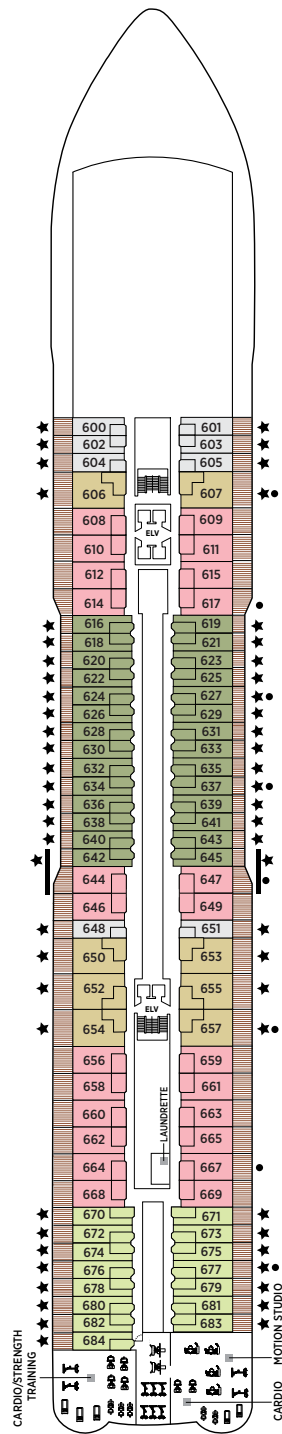

# Seven Seas Splendor® DECK PLANS

DECK 4

DECK 5

DECK 6

DECK 7

DECK 8

- |                     |                         |
|---------------------|-------------------------|
| RS REGENT SUITE     | D CONCIERGE SUITE       |
| MS MASTER SUITE     | E CONCIERGE SUITE       |
| GS GRAND SUITE      | F1 SUPERIOR SUITE       |
| SP SPLENDOR SUITE   | F2 SUPERIOR SUITE       |
| SS SEVEN SEAS SUITE | G1 DELUXE VERANDA SUITE |
| A PENTHOUSE SUITE   | G2 DELUXE VERANDA SUITE |
| B PENTHOUSE SUITE   | H VERANDA SUITE         |
| C PENTHOUSE SUITE   |                         |

OVERALL LENGTH . . . 735 ft.  
 BEAM (WIDTH) . . . . . 102 ft.  
 DRAFT . . . . . 23 ft.  
 SUITES . . . . . 375  
 GUESTS . . . . . 750  
 OFFICERS . . . . . European  
 CREW . . . . . 542 International  
 GUEST DECKS . . . . . 10  
 \*GROSS TONNAGE . . . 55,254  
 CRUISING SPEED . . . . 19.5 Knots  
 SHIP'S REGISTRY . . . . Marshall Islands

DECK 9

DECK 10

DECK 11

DECK 12

DECK 14

- + 2-bedroom suite accommodates up to 6 guests
- Convertible sofa bed
- ♿ Wheelchair accessible suites 822, 823, and 916 have shower stall instead of bathtub
- Connecting suites
- ★ Bathroom features a glass-enclosed shower instead of bathtub in category A, B, C, G1, G2 and H