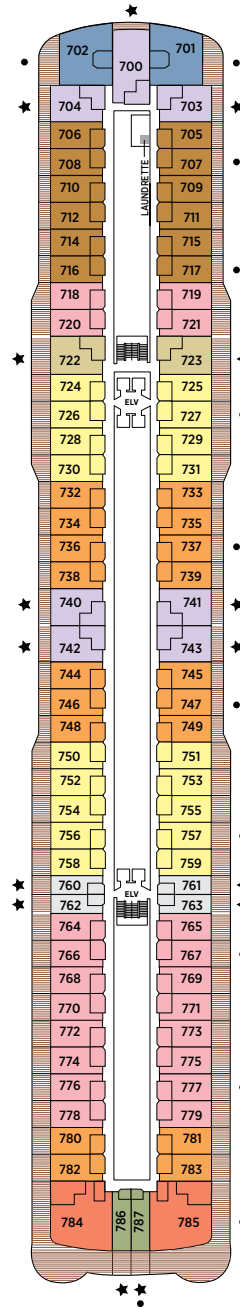

# Seven Seas Splendor® DECK PLANS

DECK 4

DECK 5

DECK 6

DECK 7

DECK 8

- |                     |                         |
|---------------------|-------------------------|
| RS REGENT SUITE     | D CONCIERGE SUITE       |
| MS MASTER SUITE     | E CONCIERGE SUITE       |
| GS GRAND SUITE      | F1 SUPERIOR SUITE       |
| SP SPLENDOR SUITE   | F2 SUPERIOR SUITE       |
| SS SEVEN SEAS SUITE | G1 DELUXE VERANDA SUITE |
| A PENTHOUSE SUITE   | G2 DELUXE VERANDA SUITE |
| B PENTHOUSE SUITE   | H VERANDA SUITE         |
| C PENTHOUSE SUITE   |                         |

OVERALL LENGTH . . . 735 ft.  
 BEAM (WIDTH) . . . . . 102 ft.  
 DRAFT . . . . . 23 ft.  
 SUITES . . . . . 375  
 GUESTS . . . . . 750  
 OFFICERS . . . . . European  
 CREW . . . . . 542 International  
 GUEST DECKS . . . . . 10  
 \*GROSS TONNAGE . . . 55,254  
 CRUISING SPEED . . . . 19.5 Knots  
 SHIP'S REGISTRY . . . . Marshall Islands

DECK 9

DECK 10

DECK 11

DECK 12

DECK 14

- + 2-bedroom suite accommodates up to 6 guests
- Convertible sofa bed
- ♿ Wheelchair accessible suites 822, 823, and 916 have shower stall instead of bathtub
- Connecting suites
- ★ Bathroom features a glass-enclosed shower instead of bathtub in category A, B, C, G1, G2 and H