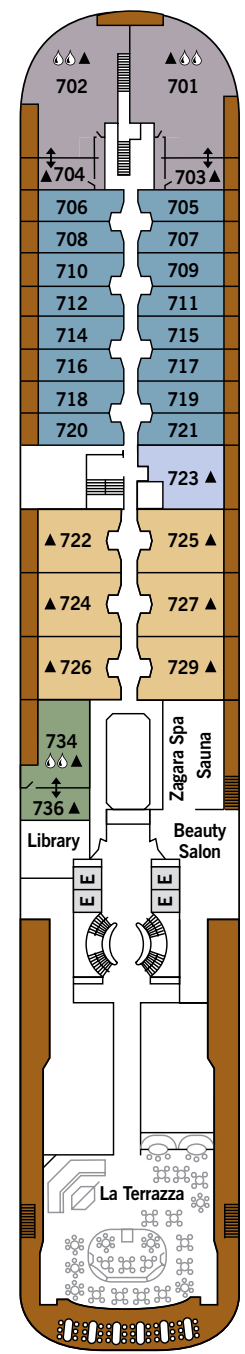

SILVER CLOUD

DECK 3
Changing Room
Medical Centre

DECK 4
The Restaurant
La Dame
Laundrette

DECK 5
Dolce Vita
Boutique
Photo Studio

DECK 6
Explorer Lounge
Fitness Centre
Reception/Guest Relations
Expedition Office

DECK 7
La Terrazza
Zagara Beauty Spa
Library

DECK 8
The Bridge
Pool
Pool Bar
The Grill
Panorama Lounge
Connoisseurs' Corner

DECK 9
Tor's Observation Lounge
Jogging Track

SUITE CATEGORIES

- Owner's Suite ●
- Grand Suite ●
- Royal Suite ●
- Silver Suite ●
- Medallion Suite ●
- Deluxe Veranda Suite ●
- Veranda Suite ●
- Vista Suite ●

SPECIFICATIONS

- Crew 212
- Build 1994
- Guests 240 in Polar waters
- Officers European
- Tonnage 16,800
- Length 514.14 Feet/156.7 Metres
- Width 70.62 Feet/21.5 Metres
- Speed 18 Knots
- Passenger Decks 7
- Connecting Suites ⇕
- 3rd Guest Capacity ▲
- Bathtub/Shower Combination ⚿
- Bathtub & Separate Shower ⚿
- Disabled Suites ♿
- 449, 451
- Refurbished 2017
- Registry Bahamas
- Ice-class Rating 1C

Deck plans are for illustration purposes only and may be subject to change.

Suite diagrams shown are for illustration purposes only and may vary from actual square footage. Please refer to suite specifications for square footage.