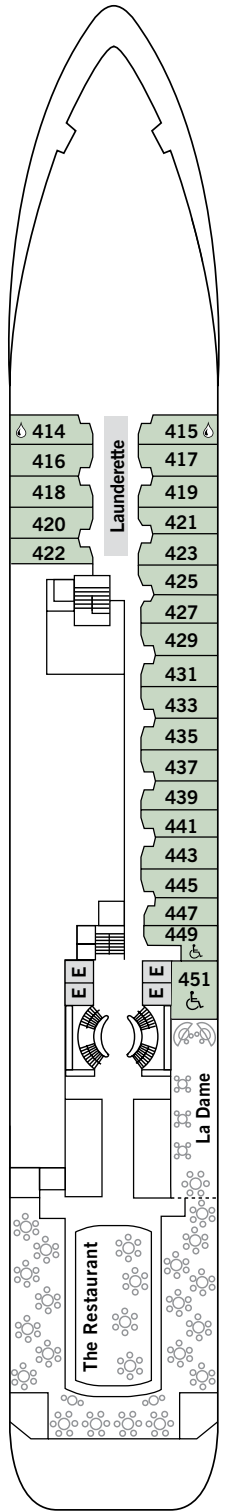

SILVER CLOUD

DECK 3
Changing Room
Medical Centre

DECK 4
The Restaurant
La Dame
Laundrette

DECK 5
Dolce Vita
Boutique
Photo Studio

DECK 6
Explorer Lounge
Fitness Centre
Reception/Guest Relations
Expedition Office

DECK 7
La Terrazza
Zagara Beauty Spa
Library

DECK 8
The Bridge
Pool
Pool Bar
The Grill
Panorama Lounge
Connoisseurs' Corner

DECK 9
Tor's Observation Lounge
Jogging Track

SUITE CATEGORIES

- Owner's Suite ●
- Grand Suite ●
- Royal Suite ●
- Silver Suite ●
- Medallion Suite ●
- Deluxe Veranda Suite ●
- Veranda Suite ●
- Vista Suite ●

SPECIFICATIONS

- Crew 212
- Build 1994
- Guests 240 in Polar waters
- Officers European
- Tonnage 16,800
- Length 514.14 Feet/156.7 Metres
- Width 70.62 Feet/21.5 Metres
- Speed 18 Knots
- Passenger Decks 7
- Connecting Suites ⇕
- 3rd Guest Capacity ▲
- Bathtub/Shower Combination ⚿
- Bathtub & Separate Shower ⚿
- Disabled Suites ♿
- 449, 451
- Refurbished 2017
- Registry Bahamas
- Ice-class Rating 1C

Deck plans are for illustration purposes only and may be subject to change.

Suite diagrams shown are for illustration purposes only and may vary from actual square footage. Please refer to suite specifications for square footage.