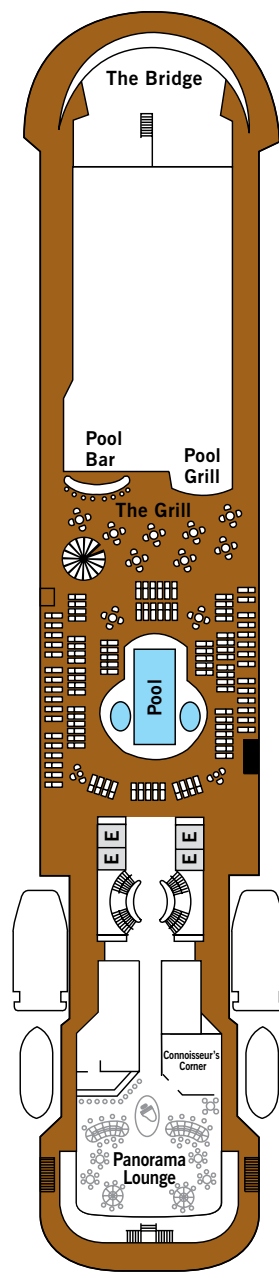

SILVER CLOUD

DECK 3
Changing Room
Medical Centre

DECK 4
The Restaurant
La Dame
Laundrette

DECK 5
Dolce Vita
Boutique
Photo Studio

DECK 6
Explorer Lounge
Fitness Centre
Reception/Guest Relations
Expedition Office

DECK 7
La Terrazza
Zagara Beauty Spa
Library

DECK 8
The Bridge
Pool
Pool Bar
The Grill
Panorama Lounge
Connoisseurs' Corner

DECK 9
Tor's Observation Lounge
Jogging Track

SUITE CATEGORIES

- Owner's Suite ●
- Grand Suite ●
- Royal Suite ●
- Silver Suite ●
- Medallion Suite ●
- Deluxe Veranda Suite ●
- Veranda Suite ●
- Vista Suite ●

SPECIFICATIONS

- Crew 212
- Build 1994
- Guests 240 in Polar waters
- Officers European
- Tonnage 16,800
- Length 514.14 Feet/156.7 Metres
- Width 70.62 Feet/21.5 Metres
- Speed 18 Knots
- Passenger Decks 7
- Connecting Suites ⇕
- 3rd Guest Capacity ▲
- Bathtub/Shower Combination ⚿
- Bathtub & Separate Shower ⚿
- Disabled Suites ♿
- 449, 451
- Refurbished 2017
- Registry Bahamas
- Ice-class Rating 1C

Deck plans are for illustration purposes only and may be subject to change.

Suite diagrams shown are for illustration purposes only and may vary from actual square footage. Please refer to suite specifications for square footage.