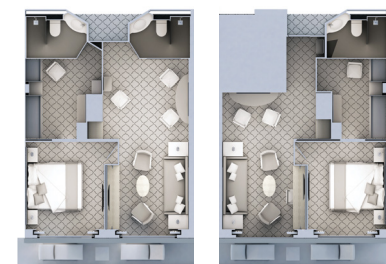

SPECIFICATIONS

- Crew 212
- Build 1994
- Guests 240 in Polar waters
- Officers European
- Tonnage 16,800
- Length 514.14 Feet/156.7 Metres
- Width 70.62 Feet/21.5 Metres
- Speed 18 Knots
- Passenger Decks 7
- Connecting Suites ⇕
- 3rd Guest Capacity ▲
- Bathtub/Shower Combination ⚿
- Bathtub & Separate Shower ⚿
- Disabled Suites ♿
- 449, 451
- Refurbished 2017
- Registry Bahamas
- Ice-class Rating 1C

- Large teak veranda with patio furniture and floor-to-ceiling glass doors; bedroom two has additional large picture window
- Living room with sitting area; bedroom two has additional sitting area
- Separate dining area
- Twin beds or queen-sized bed; bedroom two has additional twin beds or queen-sized bed
- Marbled bathroom with full-sized bath and separate shower, plus a powder room; bedroom two has additional marbled bathroom with shower (no tub as indicated in diagram)
- Walk-in wardrobe(s) with personal safe
- Vanity table(s) with hair dryer
- Writing desk(s)
- Bose® Sound Touch 30 with Bluetooth connectivity
- Unlimited Premium Wifi
- Illy® Espresso machine

295 SQ. FT. / 27 M²
INCLUDING VERANDA (49 SQ. FT. / 4.5 M²)

- Teak veranda with patio furniture and floor-to-ceiling glass doors
- Sitting area
- Twin beds or queen-sized bed
- Marbled bathroom with shower (some with tub/shower combination)
- Walk-in wardrobe with personal safe
- Writing desk
- Hair dryer
- Unlimited Standard Wifi

VISTA SUITE

240 SQ. FT. / 22 M²

- Large picture window providing panoramic ocean views
- Sitting area
- Twin beds or queen-sized bed
- Marbled bathroom with shower (some with tub/shower combination)
- Walk-in wardrobe with personal safe
- Writing desk
- Hair dryer
- Unlimited Standard Wifi