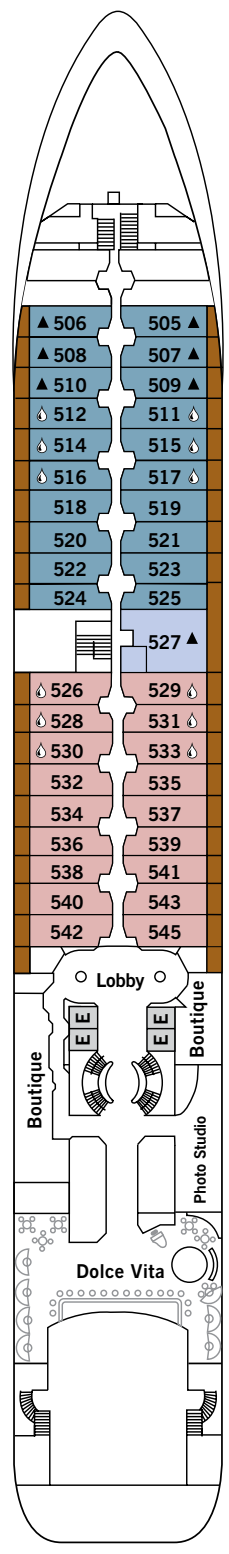

SILVER CLOUD

DECK 3
Changing Room
Medical Centre

DECK 4
The Restaurant
La Dame
Laundrette

DECK 5
Dolce Vita
Boutique
Photo Studio

DECK 6
Explorer Lounge
Fitness Centre
Reception/Guest Relations
Expedition Office

DECK 7
La Terrazza
Zagara Beauty Spa
Library

DECK 8
The Bridge
Pool
Pool Bar
The Grill
Panorama Lounge
Connoisseurs' Corner

DECK 9
Tor's Observation Lounge
Jogging Track

SUITE CATEGORIES

- Owner's Suite ●
- Grand Suite ●
- Royal Suite ●
- Silver Suite ●
- Medallion Suite ●
- Deluxe Veranda Suite ●
- Veranda Suite ●
- Vista Suite ●

SPECIFICATIONS

- Crew 212
- Build 1994
- Guests 240 in Polar waters
- Officers European
- Tonnage 16,800
- Length 514.14 Feet/156.7 Metres
- Width 70.62 Feet/21.5 Metres
- Speed 18 Knots
- Passenger Decks 7
- Connecting Suites ⇕
- 3rd Guest Capacity ▲
- Bathtub/Shower Combination ⚿
- Bathtub & Separate Shower ⚿
- Disabled Suites ♿
- 449, 451
- Refurbished 2017
- Registry Bahamas
- Ice-class Rating 1C

Deck plans are for illustration purposes only and may be subject to change.

Suite diagrams shown are for illustration purposes only and may vary from actual square footage. Please refer to suite specifications for square footage.