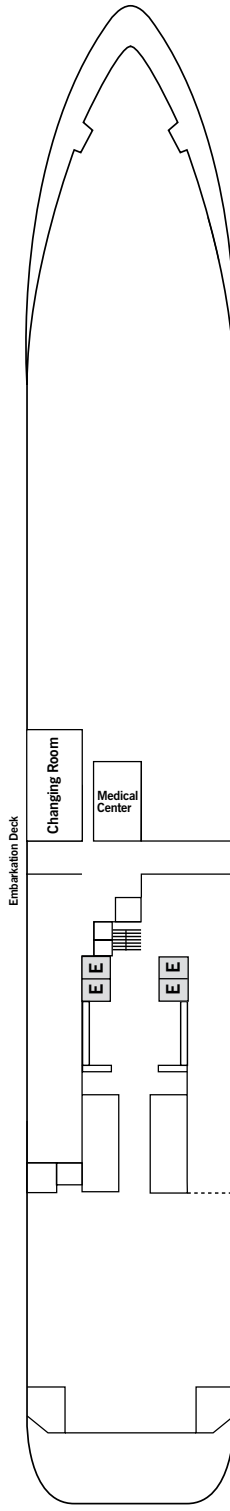

SILVER CLOUD

DECK 3
Changing Room
Medical Centre

DECK 4
The Restaurant
La Dame
Laundrette

DECK 5
Dolce Vita
Boutique
Photo Studio

DECK 6
Explorer Lounge
Fitness Centre
Reception/Guest Relations
Expedition Office

DECK 7
La Terrazza
Zagara Beauty Spa
Library

DECK 8
The Bridge
Pool
Pool Bar
The Grill
Panorama Lounge
Connoisseurs' Corner

DECK 9
Tor's Observation Lounge
Jogging Track

SUITE CATEGORIES

- Owner's Suite ●
- Grand Suite ●
- Royal Suite ●
- Silver Suite ●
- Medallion Suite ●
- Deluxe Veranda Suite ●
- Veranda Suite ●
- Vista Suite ●

SPECIFICATIONS

- Crew 212
- Build 1994
- Guests 240 in Polar waters
- Officers European
- Tonnage 16,800
- Length 514.14 Feet/156.7 Metres
- Width 70.62 Feet/21.5 Metres
- Speed 18 Knots
- Passenger Decks 7
- Connecting Suites ⇕
- 3rd Guest Capacity ▲
- Bathtub/Shower Combination ⚿
- Bathtub & Separate Shower ⚿
- Disabled Suites ♿
- 449, 451
- Refurbished 2017
- Registry Bahamas
- Ice-class Rating 1C

Deck plans are for illustration purposes only and may be subject to change.

Suite diagrams shown are for illustration purposes only and may vary from actual square footage. Please refer to suite specifications for square footage.