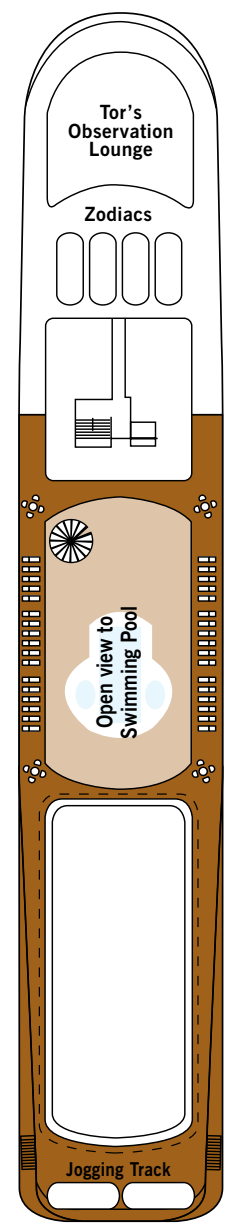

SILVER CLOUD

DECK 3
Changing Room
Medical Centre

DECK 4
The Restaurant
La Dame
Laundrette

DECK 5
Dolce Vita
Boutique
Photo Studio

DECK 6
Explorer Lounge
Fitness Centre
Reception/Guest Relations
Expedition Office

DECK 7
La Terrazza
Zagara Beauty Spa
Library

DECK 8
The Bridge
Pool
Pool Bar
The Grill
Panorama Lounge
Connoisseurs' Corner

DECK 9
Tor's Observation Lounge
Jogging Track

SUITE CATEGORIES

- Owner's Suite ●
- Grand Suite ●
- Royal Suite ●
- Silver Suite ●
- Medallion Suite ●
- Deluxe Veranda Suite ●
- Veranda Suite ●
- Vista Suite ●

SPECIFICATIONS

- Crew 212
- Build 1994
- Guests 240 in Polar waters
- Officers European
- Tonnage 16,800
- Length 514.14 Feet/156.7 Metres
- Width 70.62 Feet/21.5 Metres
- Speed 18 Knots
- Passenger Decks 7
- Connecting Suites ⇕
- 3rd Guest Capacity ▲
- Bathtub/Shower Combination ⚿
- Bathtub & Separate Shower ⚿
- Disabled Suites ♿
- 449, 451
- Refurbished 2017
- Registry Bahamas
- Ice-class Rating 1C