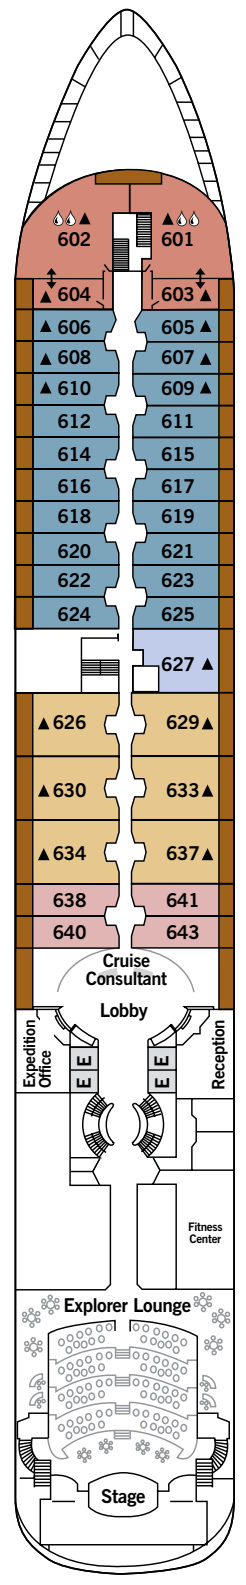

SILVER CLOUD

DECK 3
Changing Room
Medical Centre

DECK 4
The Restaurant
La Dame
Laundrette

DECK 5
Dolce Vita
Boutique
Photo Studio

DECK 6
Explorer Lounge
Fitness Centre
Reception/Guest Relations
Expedition Office

DECK 7
La Terrazza
Zagara Beauty Spa
Library

DECK 8
The Bridge
Pool
Pool Bar
The Grill
Panorama Lounge
Connoisseurs' Corner

DECK 9
Tor's Observation Lounge
Jogging Track

SUITE CATEGORIES

- Owner's Suite ●
- Grand Suite ●
- Royal Suite ●
- Silver Suite ●
- Medallion Suite ●
- Deluxe Veranda Suite ●
- Veranda Suite ●
- Vista Suite ●

SPECIFICATIONS

- Crew 212
- Build 1994
- Guests 240 in Polar waters
- Officers European
- Tonnage 16,800
- Length 514.14 Feet/156.7 Metres
- Width 70.62 Feet/21.5 Metres
- Speed 18 Knots
- Passenger Decks 7
- Connecting Suites ⇕
- 3rd Guest Capacity ▲
- Bathtub/Shower Combination ⚿
- Bathtub & Separate Shower ⚿
- Disabled Suites ♿
- 449, 451
- Refurbished 2017
- Registry Bahamas
- Ice-class Rating 1C

Deck plans are for illustration purposes only and may be subject to change.

Suite diagrams shown are for illustration purposes only and may vary from actual square footage. Please refer to suite specifications for square footage.