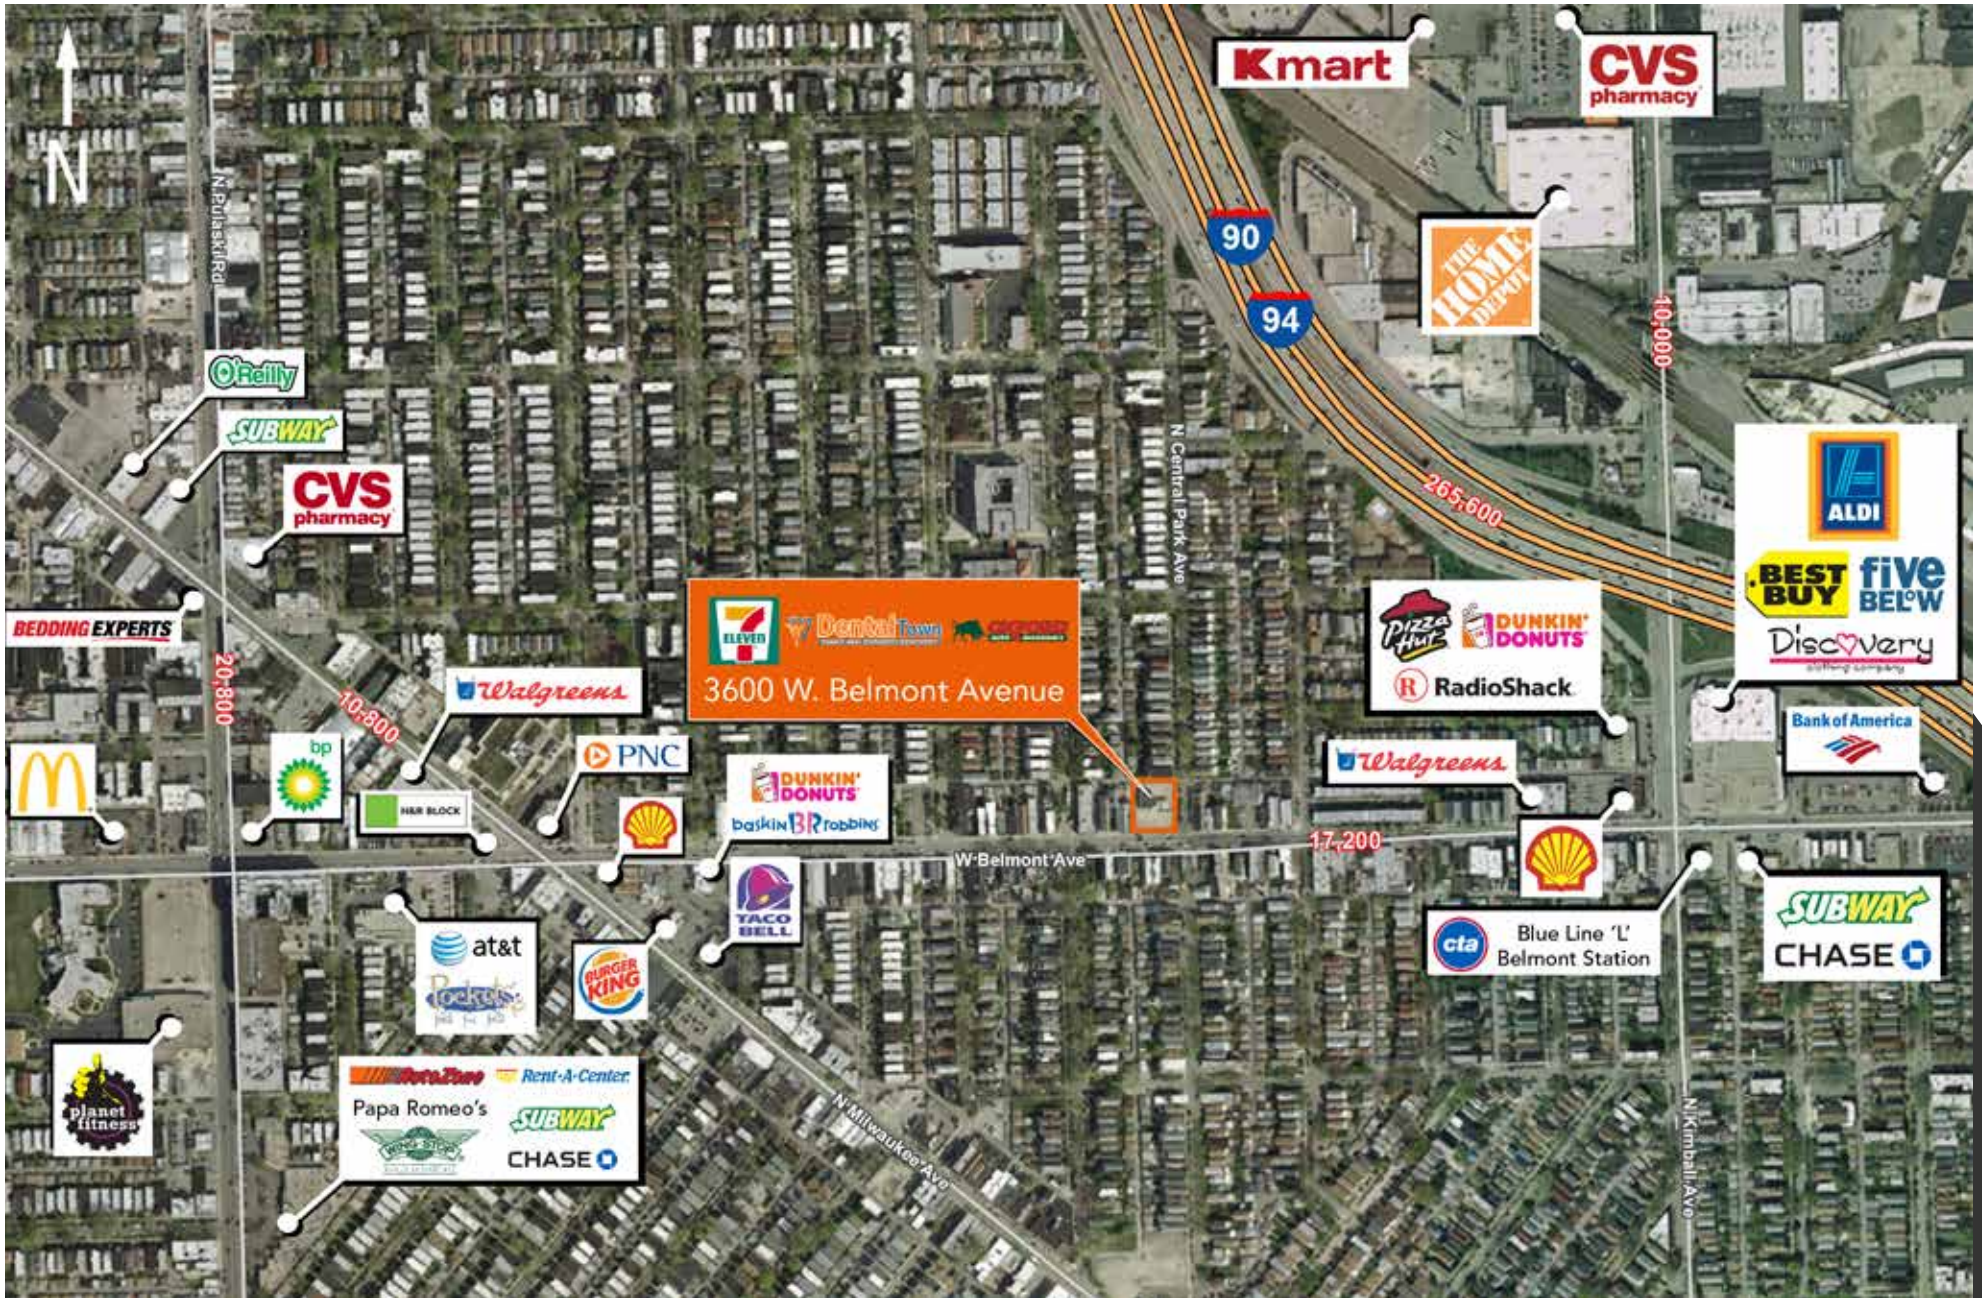

7-11 Store - Chicago
3600-3608 W Belmont Ave, Chicago, IL

redmountaingroupinc.com

Kristin Ambrose
Sr Vice President Leasing
714-460-1564
kambrose@rmrginc.com

Matt Pope
Sr Leasing Associate
714-821-2178
mpope@rmrginc.com

1234 E 17th Street, Santa Ana, CA 92701