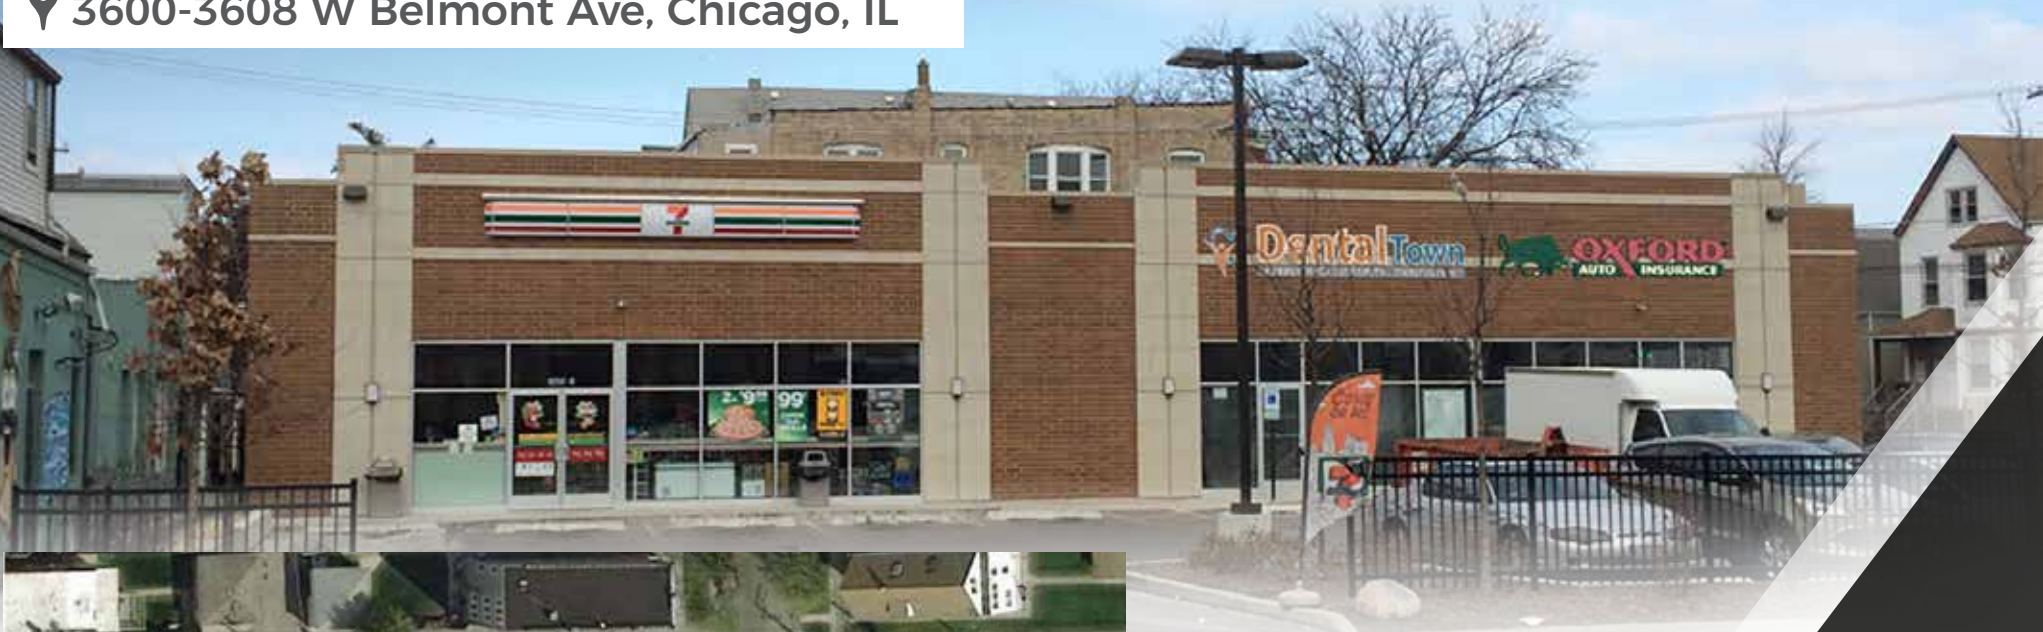

7-11 Store - Chicago

📍 3600-3608 W Belmont Ave, Chicago, IL

RED MOUNTAIN
GROUP

Kristin Ambrose
Sr Vice President Leasing
714-460-1564
kambrose@rmrginc.com

Matt Pope
Sr Leasing Associate
714-821-2178
mpope@rmrginc.com

1234 E 17th Street, Santa Ana, CA 92701