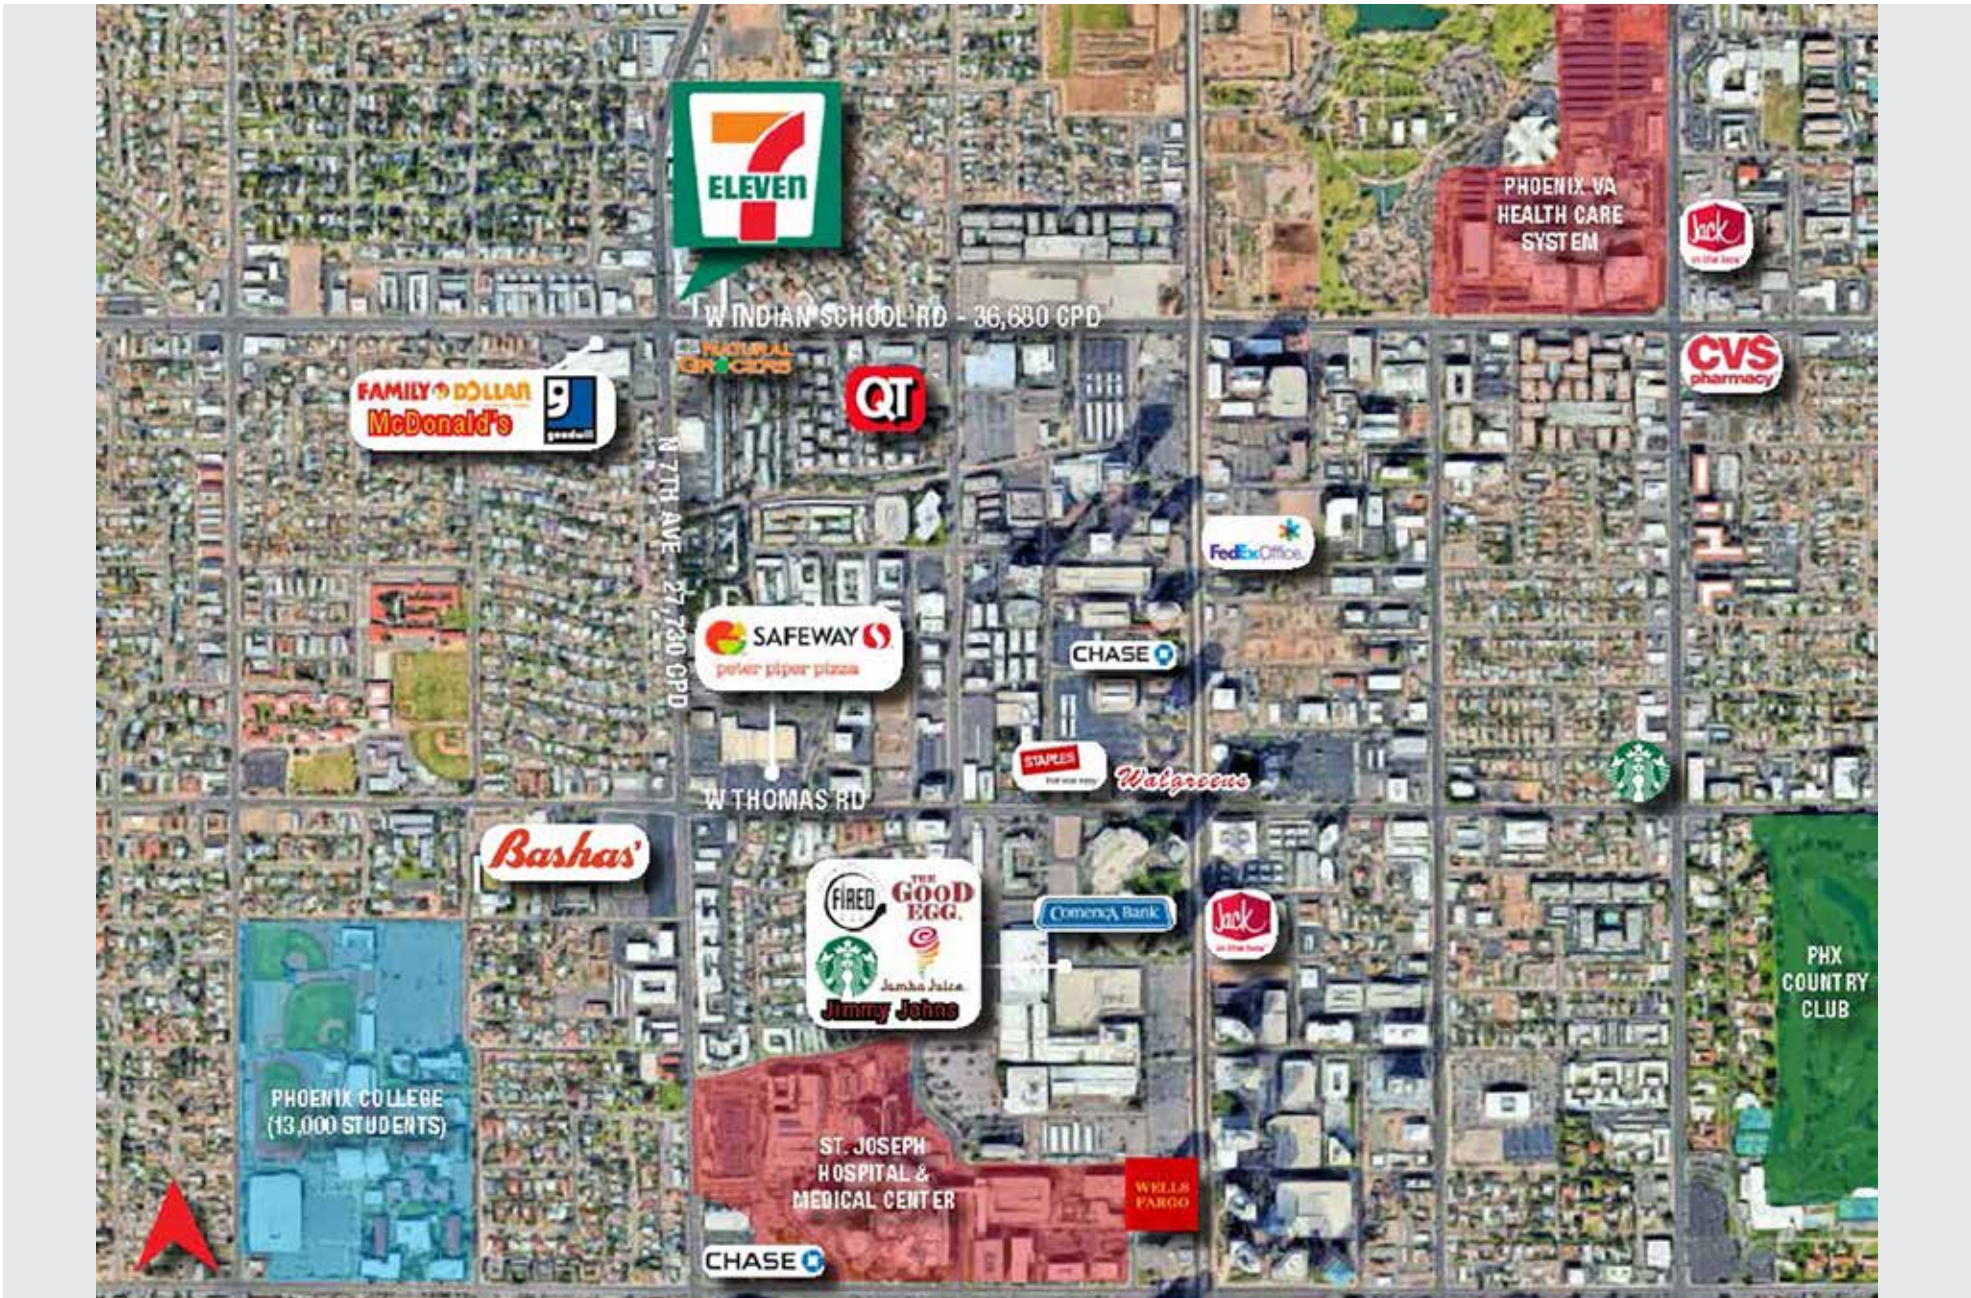

# 7-11 Glendale

📍 646 W Indian School Rd, Phoenix, AZ

**RED MOUNTAIN**  
GROUP

**Carol Harder**  
Leasing Director  
602-977-9202  
charder@rmrginc.com

redmountaingroupinc.com

**7-11 Glendale - Phoenix**  
 646 W Indian School Rd, Phoenix, AZ