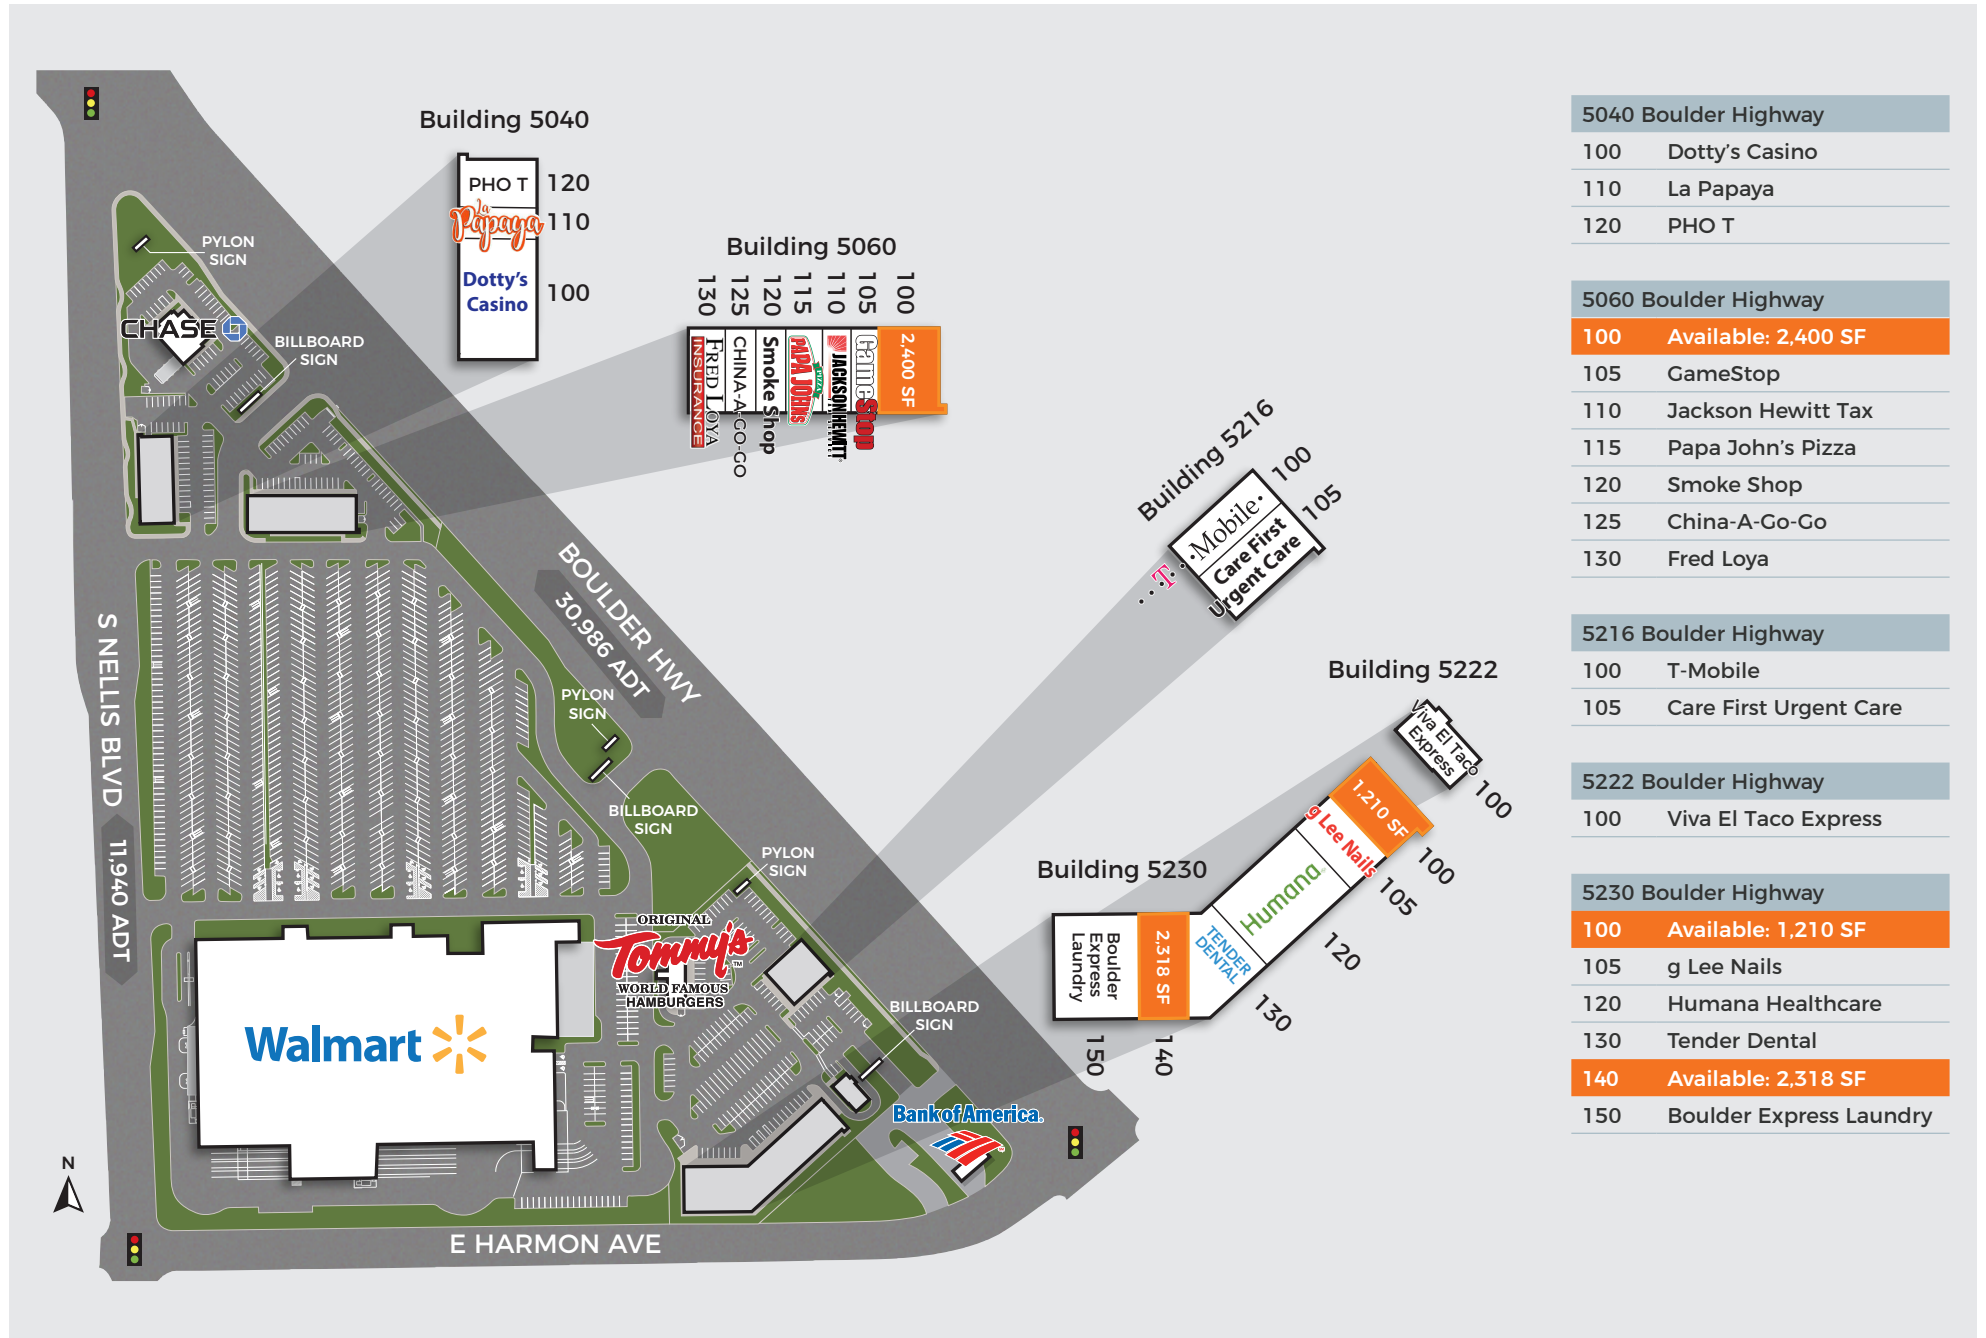

Boulder Crossroads

5230 Boulder Hwy, Las Vegas, NV

5040 Boulder Highway	
100	Dotty's Casino
110	La Papaya
120	PHO T

5060 Boulder Highway	
100	Available: 2,400 SF
105	GameStop
110	Jackson Hewitt Tax
115	Papa John's Pizza
120	Smoke Shop
125	China-A-Go-Go
130	Fred Loya

5216 Boulder Highway	
100	T-Mobile
105	Care First Urgent Care

5222 Boulder Highway	
100	Viva El Taco Express

5230 Boulder Highway	
100	Available: 1,210 SF
105	g Lee Nails
120	Humana Healthcare
130	Tender Dental
140	Available: 2,318 SF
150	Boulder Express Laundry