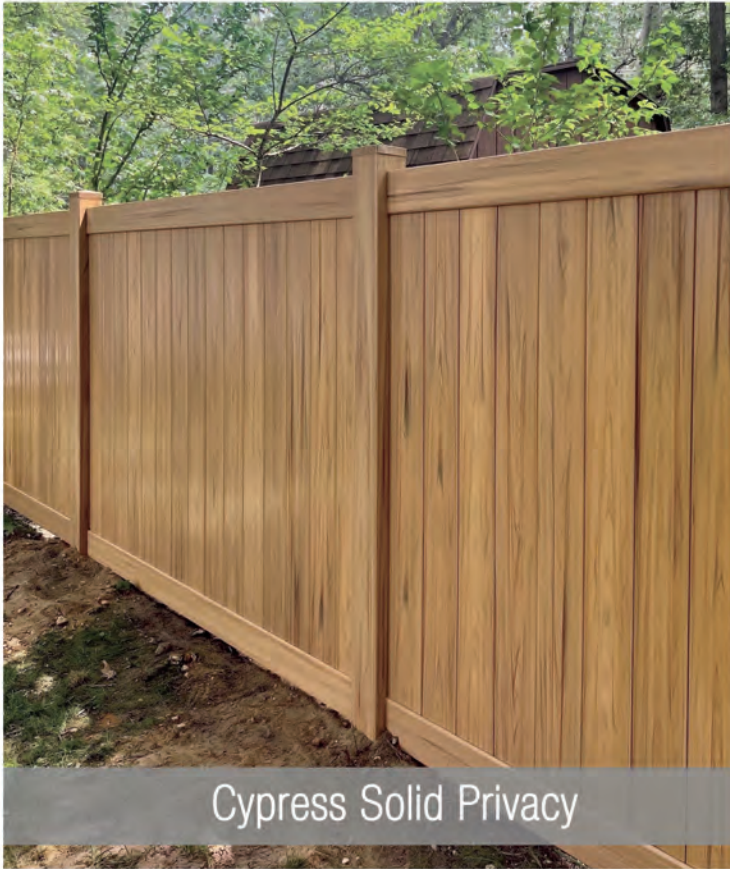

SOLID PRIVACY