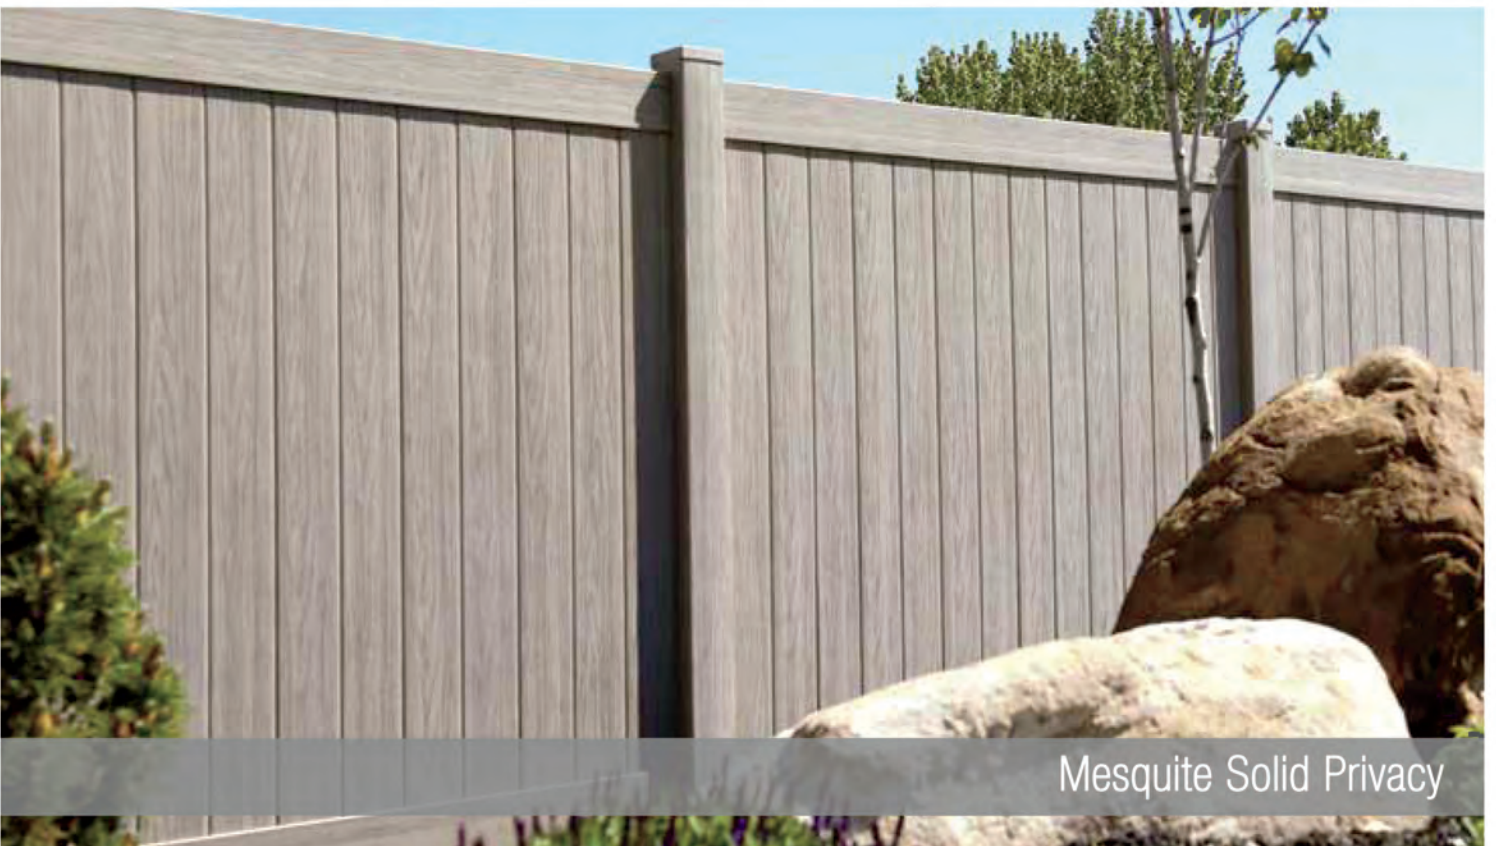

SOLID PRIVACY