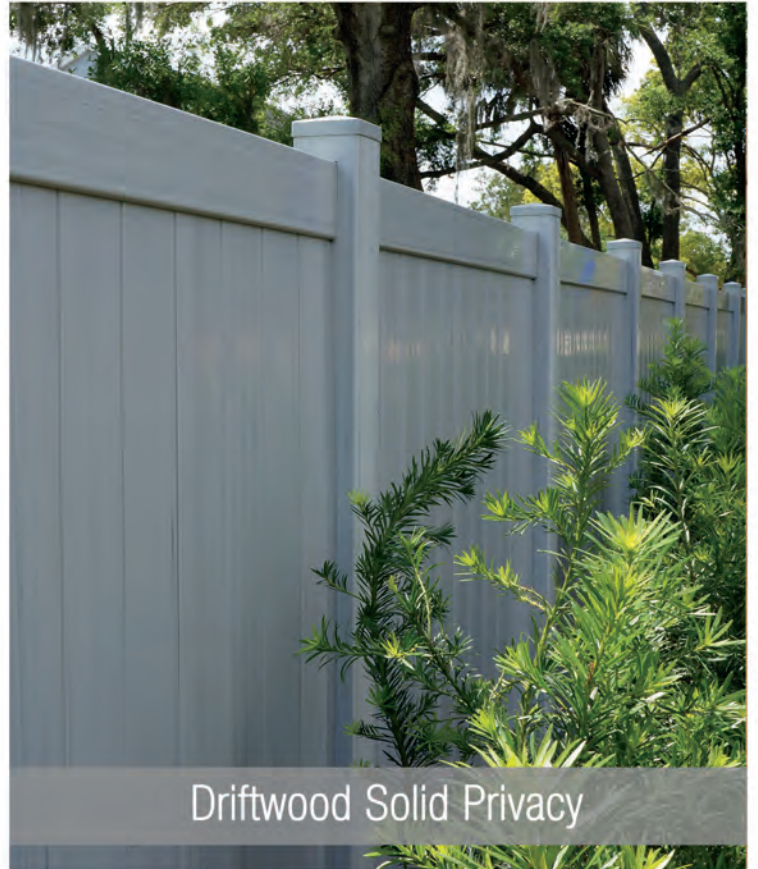

SOLID PRIVACY