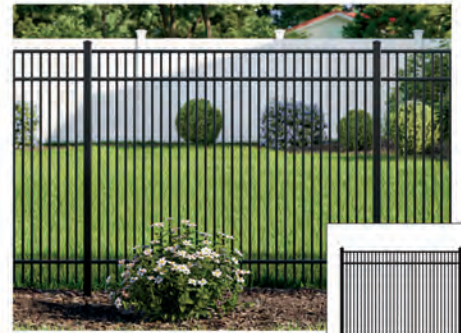

Closed Top

Closed
Spear Top

ALUMINUM FENCE

4' CT 20 - Closed Top

4' CT 30 - Closed Top

4' - Double Picket

54" CT 30 - Closed Top
Also Available in Bronze*

54" CST 33 - Closed Spear Top