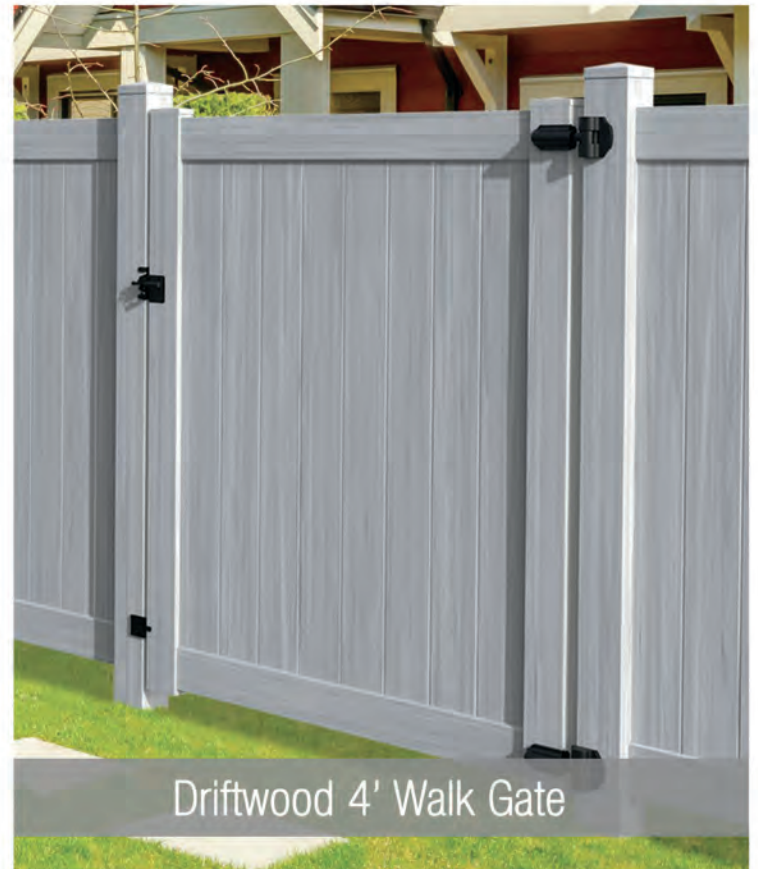

The Beauty of Wood Without The Maintenance!