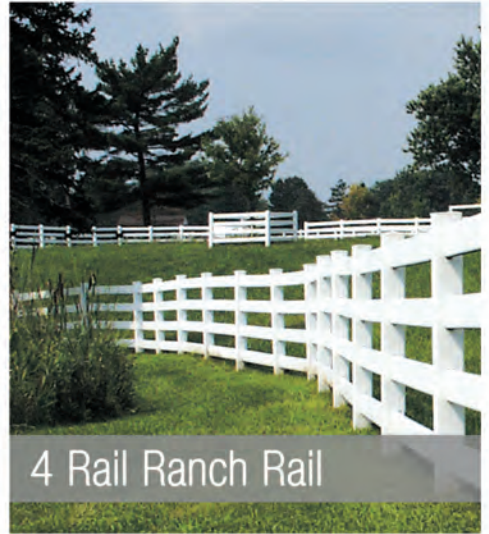

Richmond

Richmond Scalloped

Richmond Convex

Baltimore

Hopewell

PRODUCT FEATURES

- Made to withstand up to 115 MPH winds with additional reinforcements
- Closed picket sizes - 1½" and 3"
- Matching walk gates
- Made in the USA
- Transferable Limited Lifetime Warranty

White

Tan

Adobe

RANCH RAIL

2 Rail Ranch Rail Tan

3 Rail Ranch Rail

4 Rail Ranch Rail

Aluminum Frame with Cypress Boards