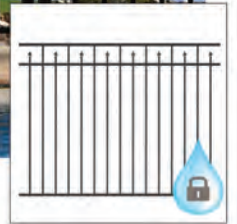

Closed Top

Closed
Spear Top

ALUMINUM FENCE

4' CT 20 - Closed Top

4' CT 30 - Closed Top

4' - Double Picket

54" CT 30 - Closed Top
Also Available in Bronze*

54" CST 33 - Closed Spear Top