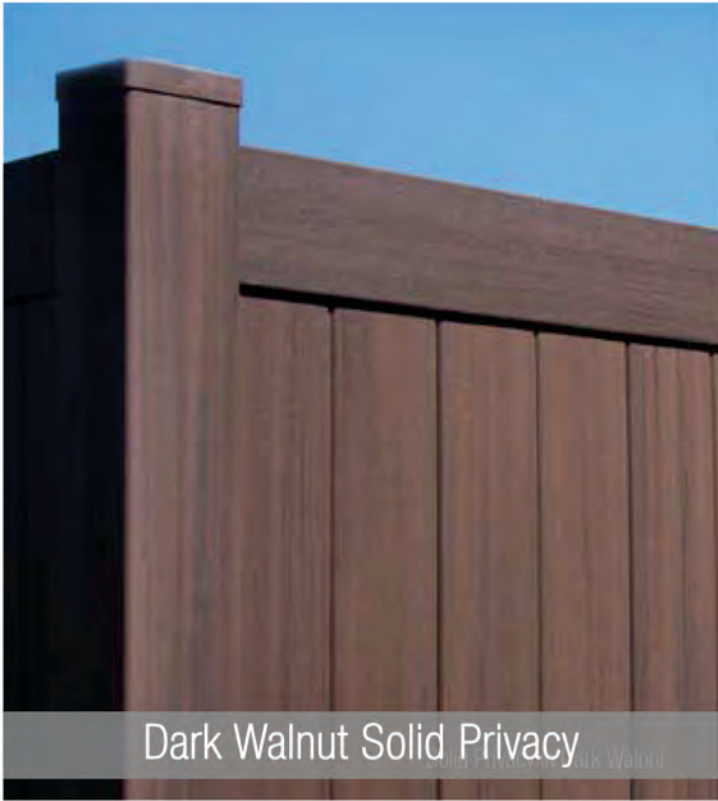

SOLID PRIVACY