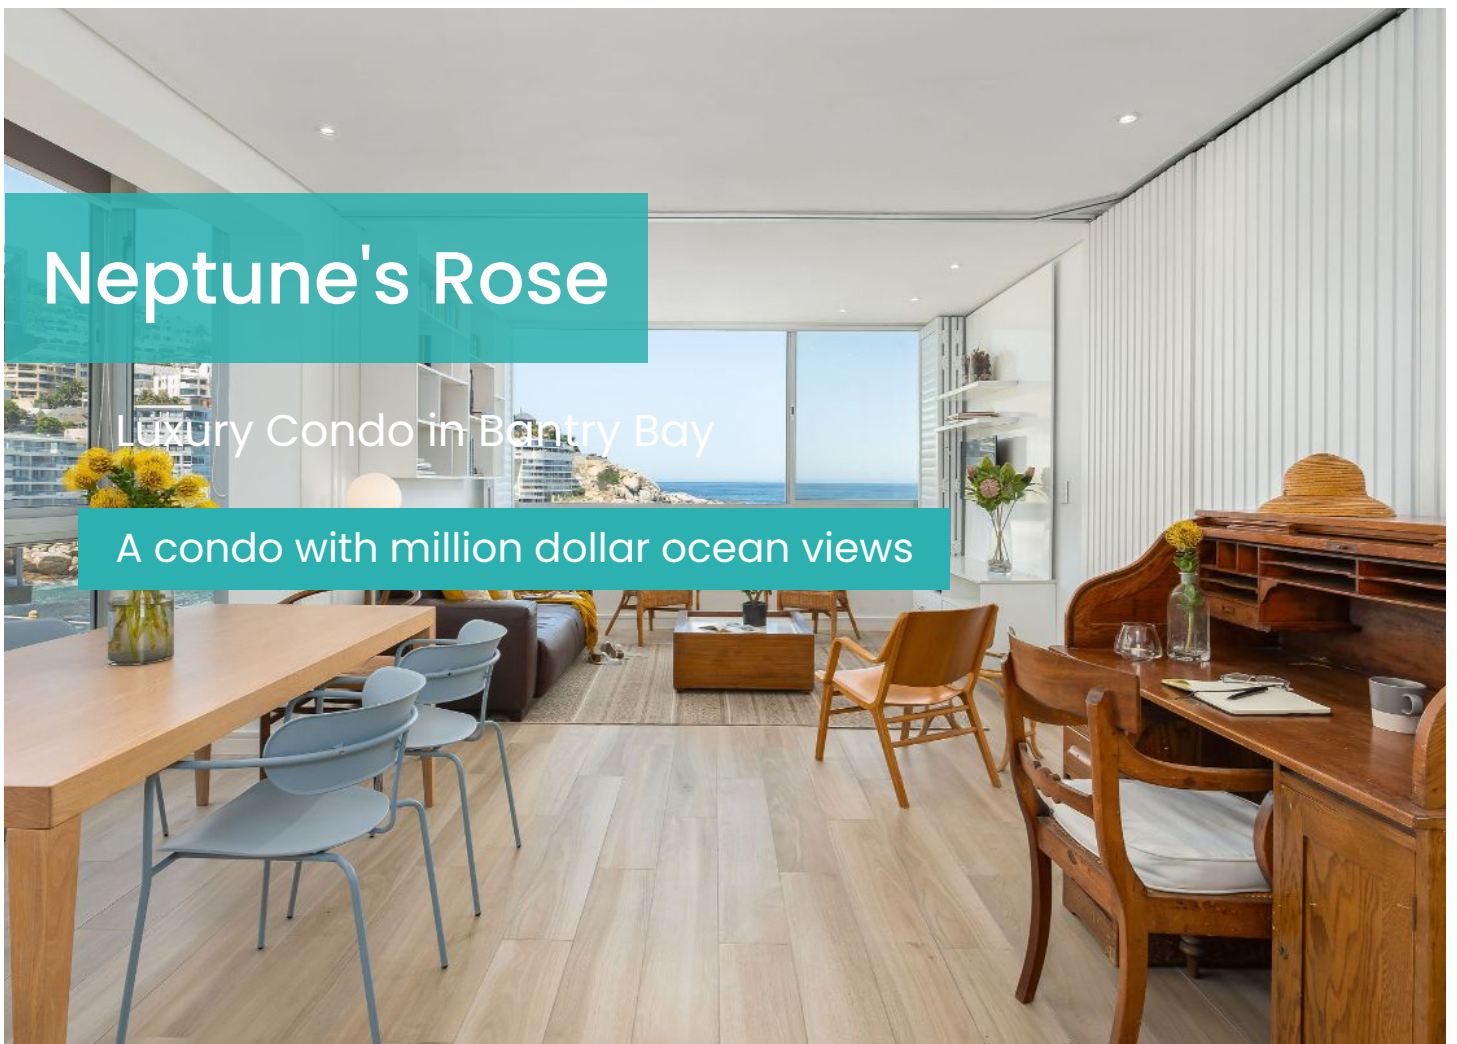

Neptune's Rose

Luxury Condo in Bantry Bay

A condo with million dollar ocean views

- 2 Bedrooms
- Ocean Views
- Walking distance to the beach.
- Quick access to shops & activities

Neptune's Rose in Bantry Bay

SS-BB037

Neptune's Rose is located in Bantry Bay, which has a boulder-clad shoreline and crashing cliff-edge surf. Enter your beach-inspired, simple abode. The sound and sight of the ocean front and center relaxes you. With two bedrooms that are immaculately kept and stylish, you may bring the kids or another couple along for a relaxing beach vacation. Two built-in room separators provide a variety of configuration possibilities. The sleek modern kitchen will thrill foodies, while the unexpected antique desk will provide a distinct location for online and offline activities.