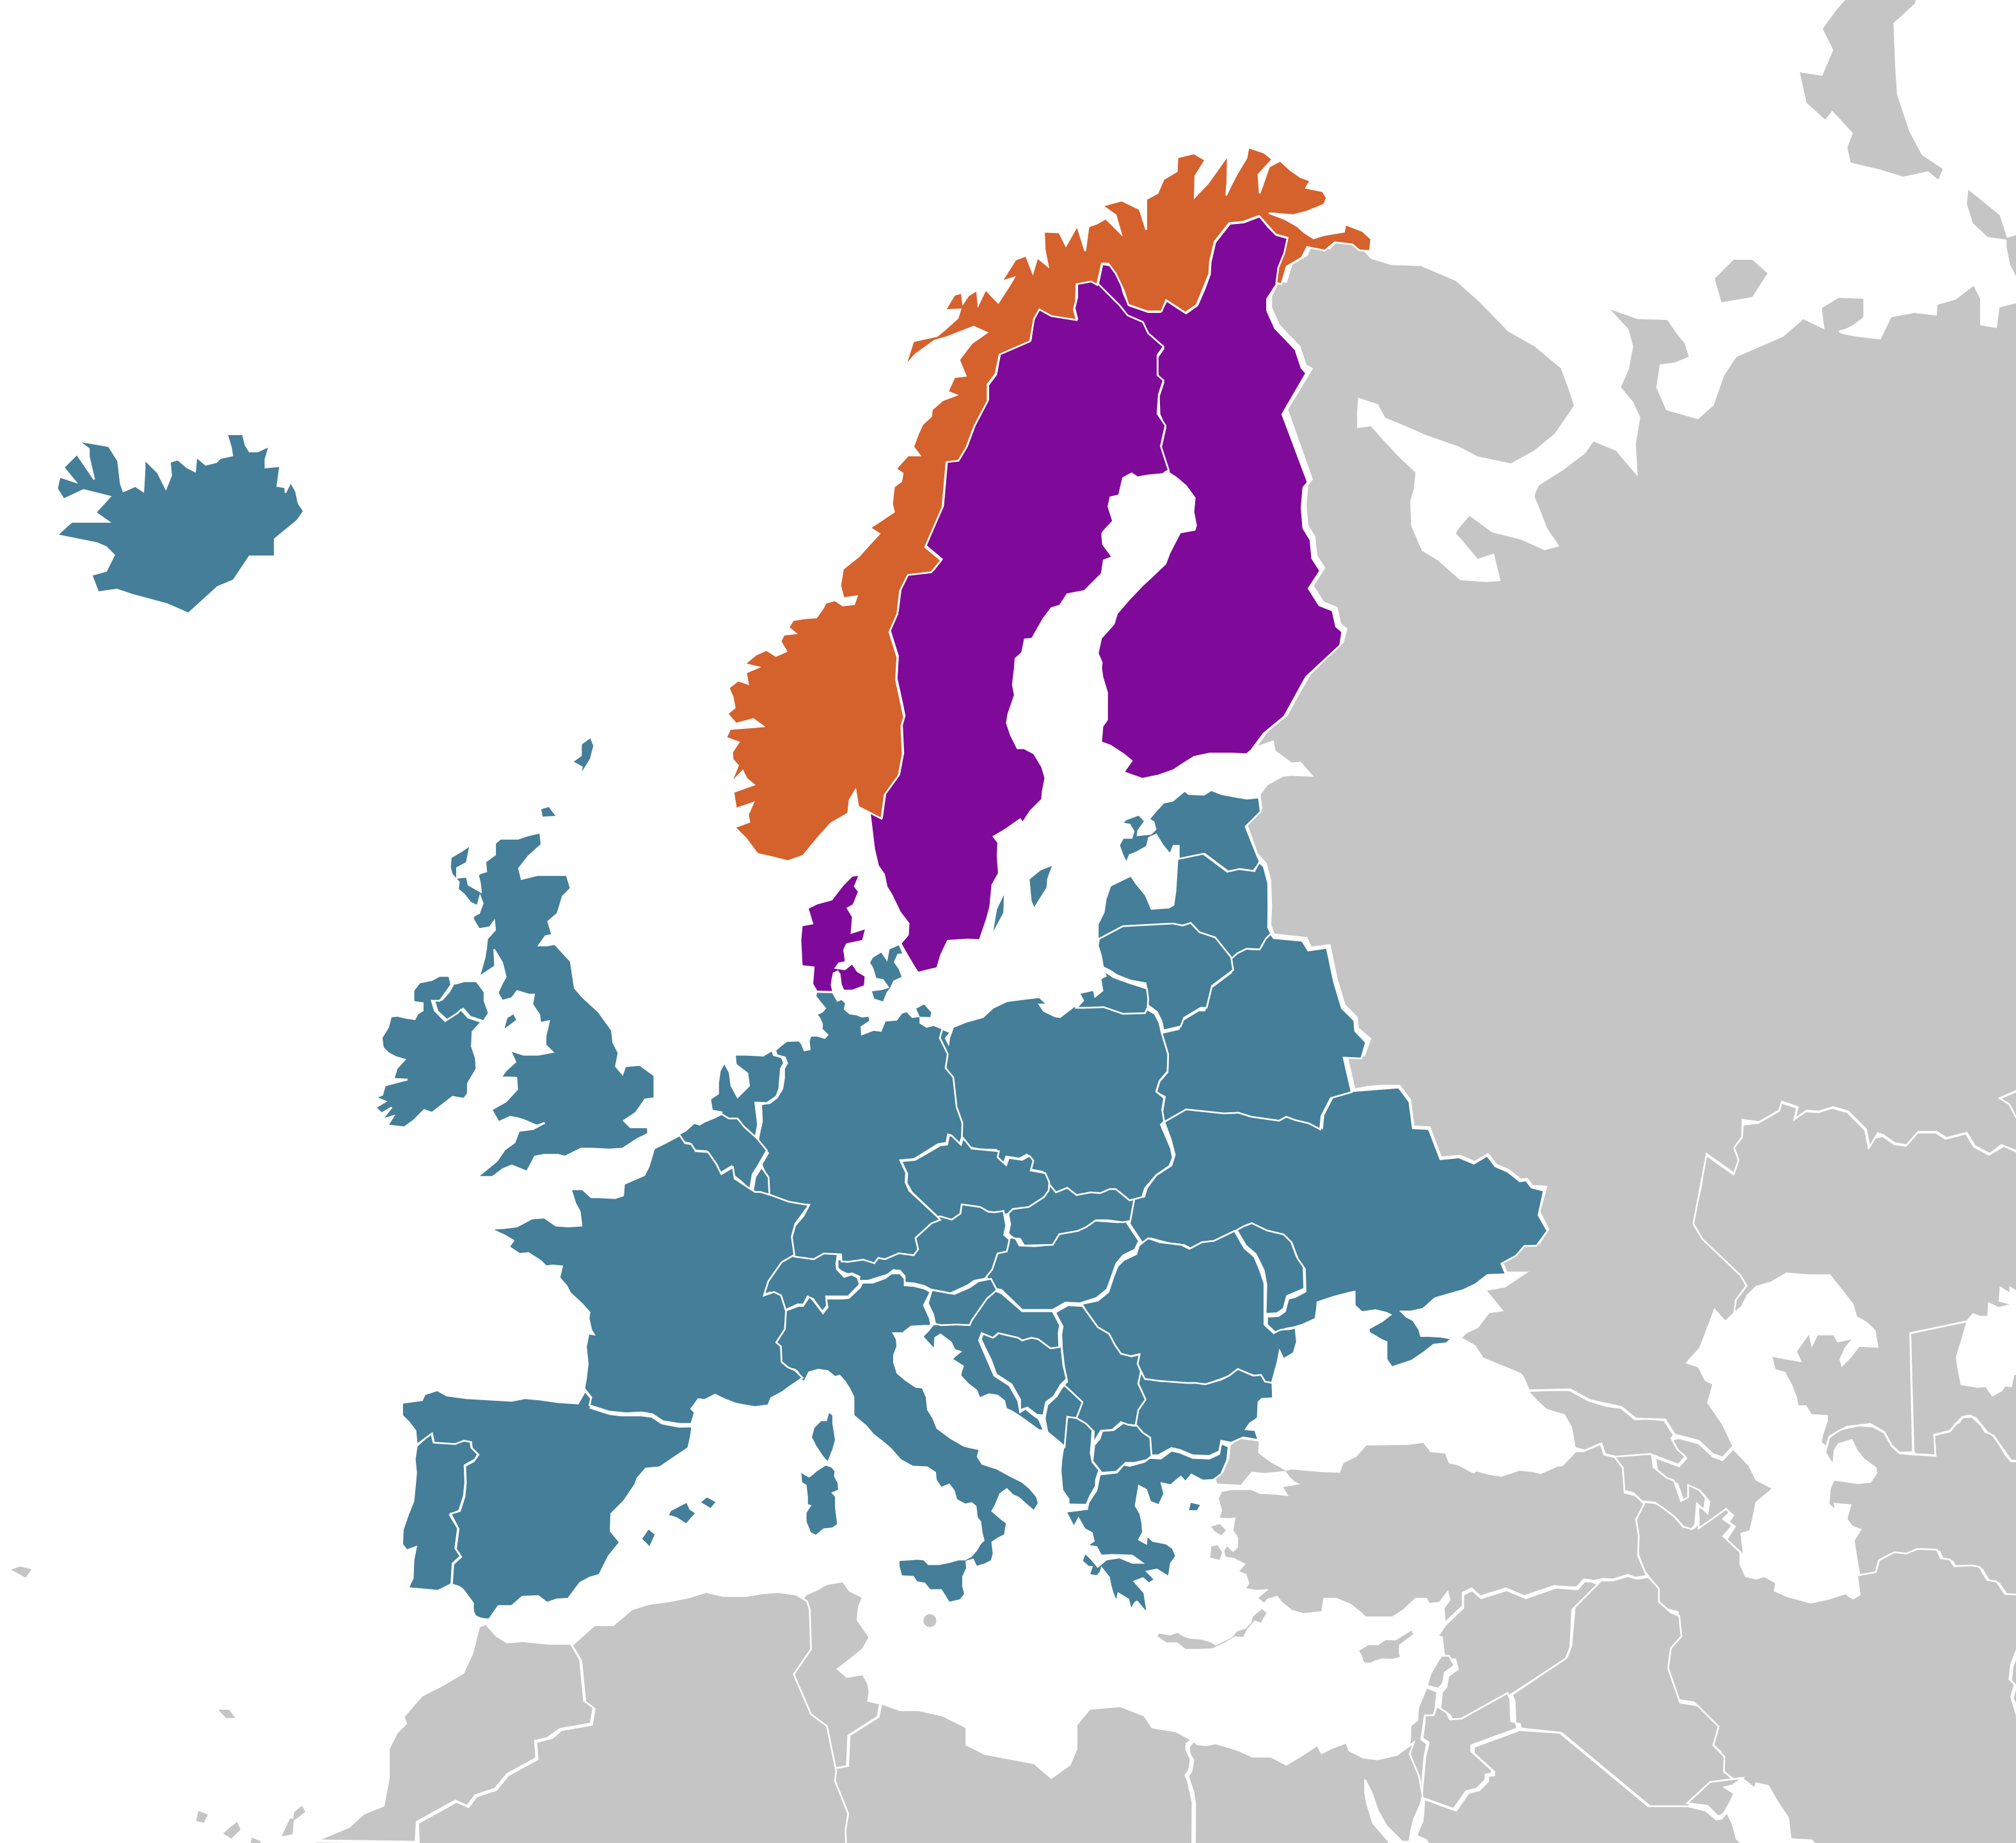

4 International Footprint

With an impressive footprint that covers Iceland, Scandinavia and most of continental Europe, Gospel Channel is accessible to hundreds of millions of people via cable broadband, satellite television & IPTV.

Our growing footprint brings the life-changing Good News of Jesus Christ to countless homes world-wide. Now, through 24/7 internet streaming, our impact reaches around the world.