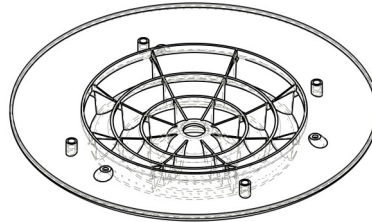

**Plastic Round Ceiling Diffuser**

- PREMIX ABS POLYMER DIFFUSER
- WONT RUST, CHIP, OR FADE
- 4 WAY DEFLECTION
- FAST & EFFICIENT CLEANABILITY
- REGISTER BOOT OPTIONS 6", 8" OR REDUCING BOOT (8"-7"-6")
- QUICK CONNECT™ EASY ATTACH CENTER KNOB FOR SIMPLE INSTALL AND REMOVAL OF DIFFUSER— PATENT PENDING
- STANDARD WHITE

**DUCT/NECK SIZE**

- 6"
- 8"
- REDUCING 8"-7"-6"

SECTION A-A

**REGISTER BOOTS: APPROVED FOR USE IN PLENUMS— TESTED UNDER UL 2043**

JOB NAME \_\_\_\_\_

LOCATION \_\_\_\_\_

ARCHITECT \_\_\_\_\_

ENGINEER \_\_\_\_\_