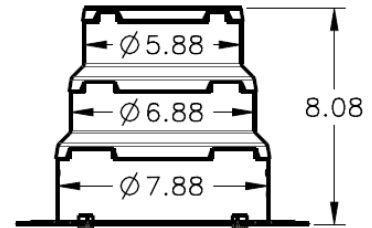

**DUCT/NECK SIZE**

- 6"
- 8"
- REDUCING 8"-7"-6"

SECTION A-A

**REGISTER BOOTS: APPROVED FOR USE IN PLENUMS— TESTED UNDER UL 2043**

JOB NAME \_\_\_\_\_

LOCATION \_\_\_\_\_

ARCHITECT \_\_\_\_\_

ENGINEER \_\_\_\_\_