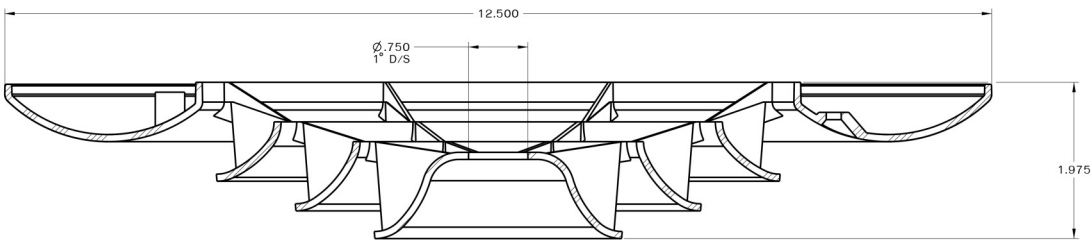

**Plastic Round Ceiling Diffuser**

- PREMIX ABS POLYMER DIFFUSER
- WONT RUST, CHIP, OR FADE
- 4 WAY DEFLECTION
- FAST & EFFICIENT CLEANABILITY
- REGISTER BOOT OPTIONS 6", 8" OR REDUCING BOOT (8"-7"-6")
- QUICK CONNECT™ EASY ATTACH CENTER KNOB FOR SIMPLE INSTALL AND REMOVAL OF DIFFUSER— PATENT PENDING
- STANDARD WHITE

**DUCT/NECK SIZE**

- 6"
- 8"
- REDUCING 8"-7"-6"

SECTION A-A

**REGISTER BOOTS: APPROVED FOR USE IN PLENUMS— TESTED UNDER UL 2043**

JOB NAME \_\_\_\_\_

LOCATION \_\_\_\_\_

ARCHITECT \_\_\_\_\_

ENGINEER \_\_\_\_\_