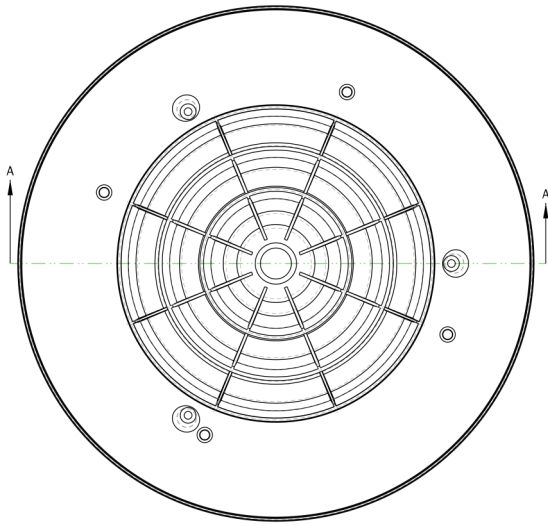

**Plastic Round Ceiling Diffuser**

- PREMIX ABS POLYMER DIFFUSER
- WONT RUST, CHIP, OR FADE
- 4 WAY DEFLECTION
- FAST & EFFICIENT CLEANABILITY
- REGISTER BOOT OPTIONS 6", 8" OR REDUCING BOOT (8"-7"-6")
- QUICK CONNECT™ EASY ATTACH CENTER KNOB FOR SIMPLE INSTALL AND REMOVAL OF DIFFUSER— PATENT PENDING
- STANDARD WHITE

**DUCT/NECK SIZE**

- 6"
- 8"
- REDUCING 8"-7"-6"

SECTION A-A

**REGISTER BOOTS: APPROVED FOR USE IN PLENUMS— TESTED UNDER UL 2043**

JOB NAME \_\_\_\_\_

LOCATION \_\_\_\_\_

ARCHITECT \_\_\_\_\_

ENGINEER \_\_\_\_\_