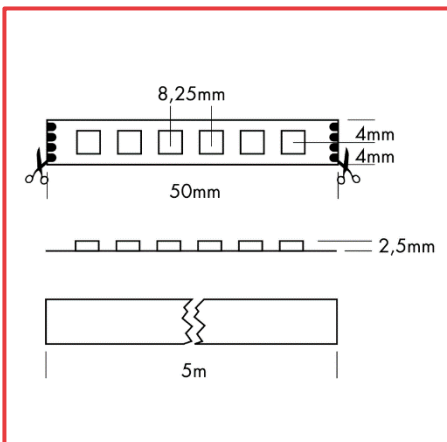

RGB

Flex Strip

Technical details

Code	RGB	Lamp	LED
Finish options		Beam options	120°
Dimensions	Shown Above	Lumen output	Various
Material		Colour temp	-
Net Weight		Colour rendering	75 - 90
IP rating	IP20	Power source	24 vdc
UGR		Power consumption	
Operating temps		Accessories	