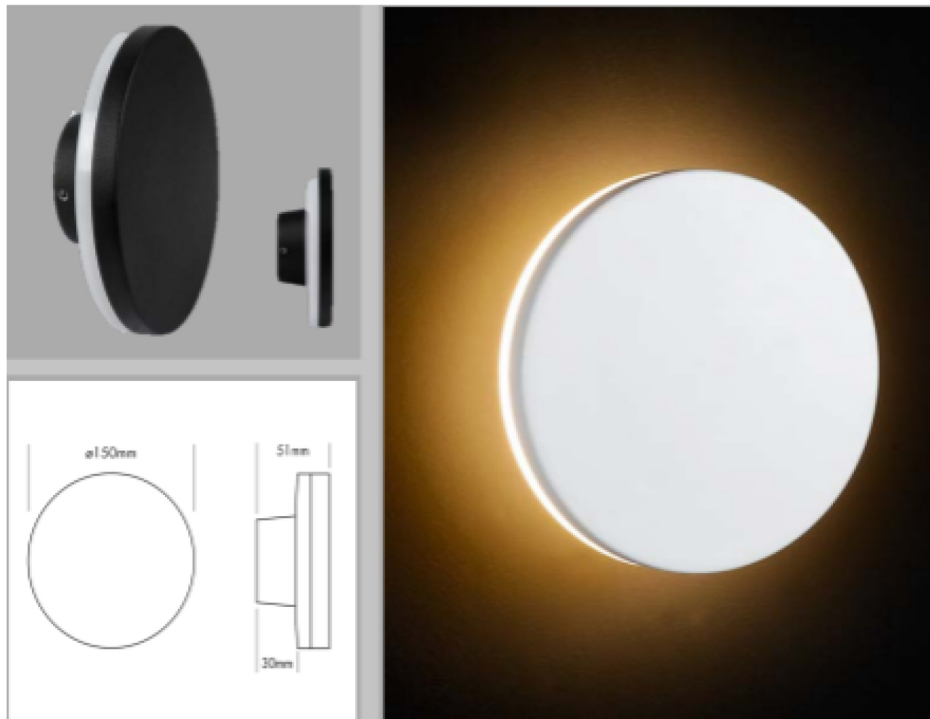

Wall Light Silhouette Round

The PROLED WALL LIGHT SILHOUETTE series is designed for wall mounting and offers various design possibilities in architectural illumination

Technical details

Code	Wall Light Silhouette Round	Lamp	SMD CHIP
Finish options	White, Black	Beam options	
Dimensions	Shown Above	Lumen output	600lm
Material	Aluminium	Colour temp	3000 k
Net Weight	0.5 KG	Colour rendering	80
IP rating	IP54	Power source	240 VAC 50 Hz
UGR	-	Power consumption	9.6 W
Operating temps	-10° C till +45° C	Accessories	-

This information is for guidance purposes only and may differ from the eventual installation.

Wall Light Silhouette Square

The PROLED WALL LIGHT SILHOUETTE series is designed for wall mounting and offers various design possibilities in architectural illumination.

Technical details

Code	Vall Light Silhouette Square	Lamp	SMD CHIP
Finish options	White, Black	Beam options	
Dimensions	Shown Above	Lumen output	600lm
Material	Aluminium	Colour temp	3000 K
Net Weight	0.6 KG	Colour rendering	80
IP rating	IP54	Power source	240 VAC 50 Hz
UGR	-	Power consumption	9.6 W
Operating temps	-10° C till +45° C	Accessories	-