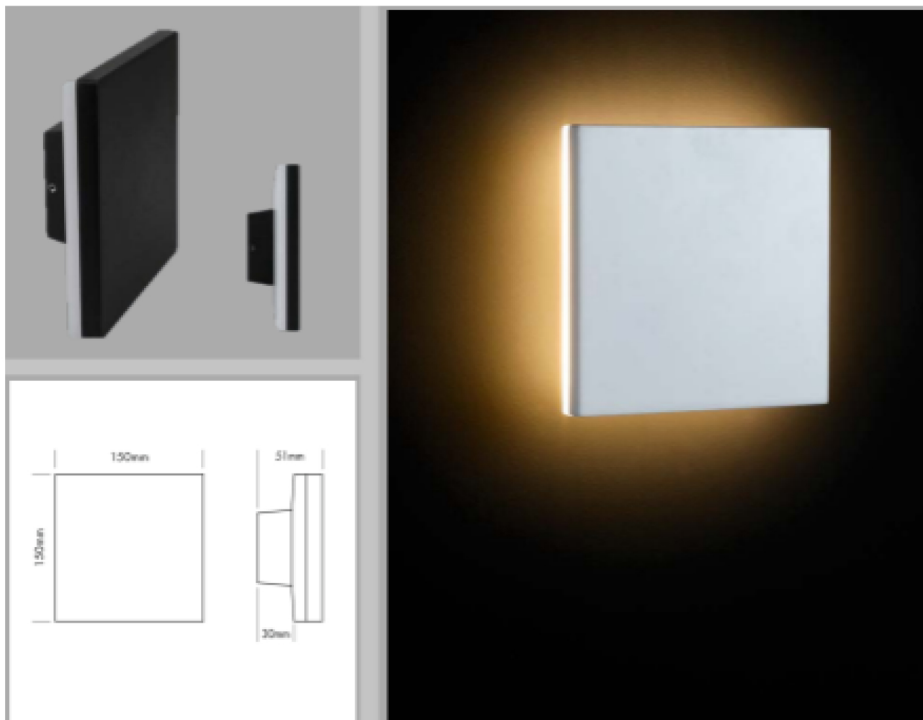

Wall Light Silhouette Round

The PROLED WALL LIGHT SILHOUETTE series is designed for wall mounting and offers various design possibilities in architectural illumination

Technical details

Code	Wall Light Silhouette Round	Lamp	SMD CHIP
Finish options	White, Black	Beam options	
Dimensions	Shown Above	Lumen output	600lm
Material	Aluminium	Colour temp	3000 k
Net Weight	0.5 KG	Colour rendering	80
IP rating	IP54	Power source	240 VAC 50 Hz
UGR	-	Power consumption	9.6 W
Operating temps	-10° C till +45° C	Accessories	-

This information is for guidance purposes only and may differ from the eventual installation.

Wall Light Silhouette Square

The PROLED WALL LIGHT SILHOUETTE series is designed for wall mounting and offers various design possibilities in architectural illumination.

Technical details

Code	Vall Light Silhouette Square	Lamp	SMD CHIP
Finish options	White, Black	Beam options	
Dimensions	Shown Above	Lumen output	600lm
Material	Aluminium	Colour temp	3000 K
Net Weight	0.6 KG	Colour rendering	80
IP rating	IP54	Power source	240 VAC 50 Hz
UGR	-	Power consumption	9.6 W
Operating temps	-10° C till +45° C	Accessories	-