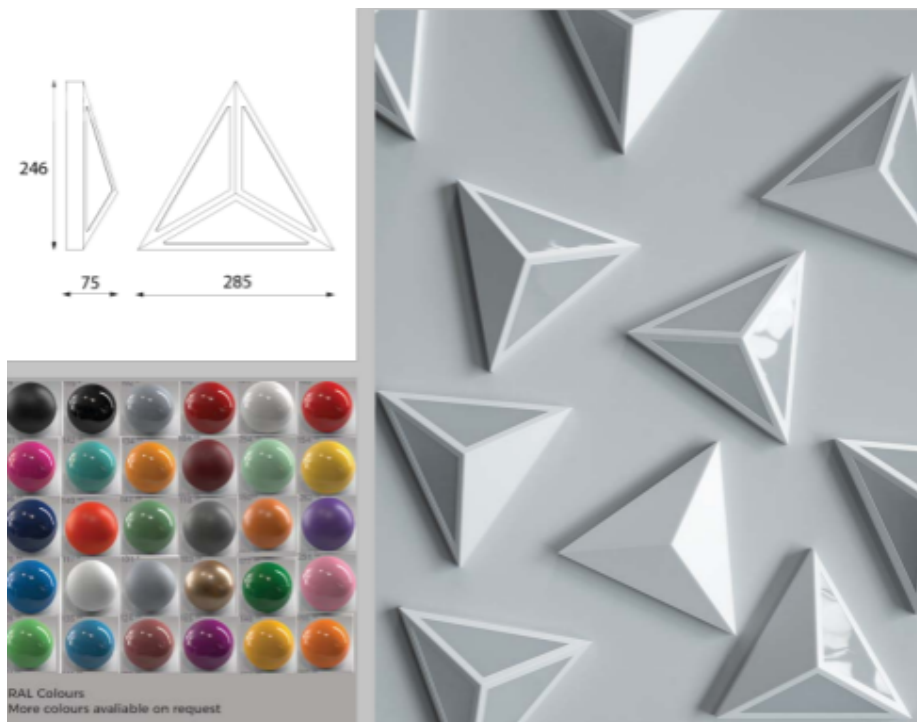

Serisa

This Serisa wall light is available in a few different versions (shown below). They are available in a huge selection of colours (see below)

Technical details

| | | | |
|-----------------|----------------|-------------------|-----------------|
| Code | Serisa | Lamp | LED |
| Finish options | Shown Above | Beam options | - |
| Dimensions | Shown Above | Lumen output | 436-1455 lm |
| Material | Aluminum/Steel | Colour temp | 3000°k - 4000°k |
| Net Weight | - | Colour rendering | - |
| IP rating | 20 | Power source | 230v |
| UGR | - | Power consumption | - |
| Operating temps | - | Accessories | - |