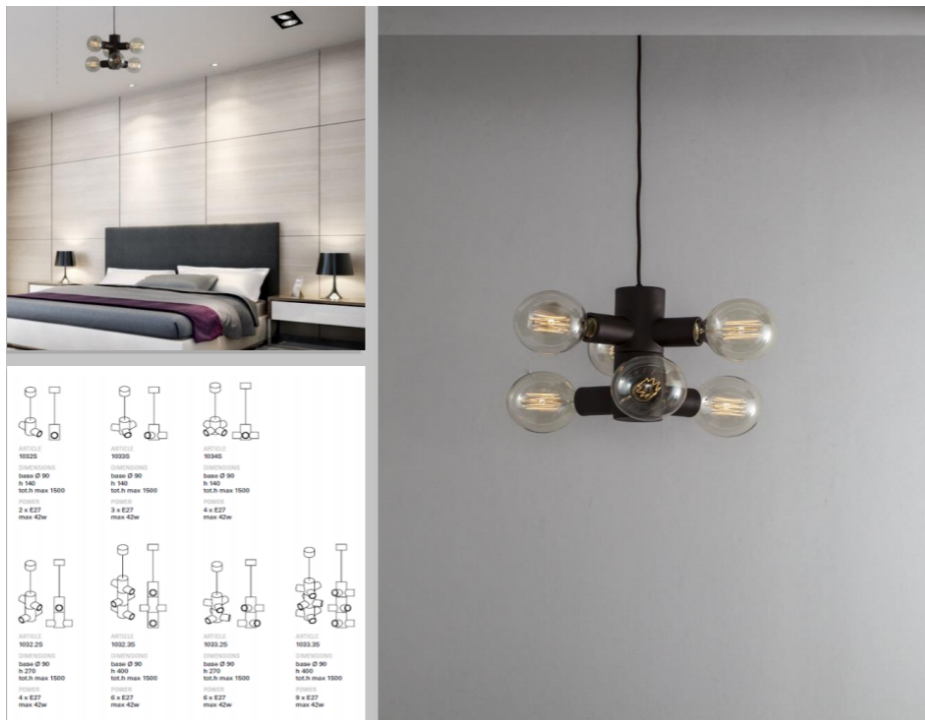

# Traffic Pendant

Toscot fights the market with their impressive new collections, and 'Traffic' shines amongst the entire family. Traffic grabs hold of simplicity and executes it perfectly, the minimal design looks just as intriguing on the wall as it does hanging from the ceiling. The Traffic collection successfully tackles any room that challenges it's adaptable design.

## Technical details

Code	Traffic Pendant	Lamp	Shown Above
Finish options	Shown Above	Beam options	-
Dimensions	Shown Above	Lumen output	-
Material	Ceramic	Colour temp	-
Net Weight	-	Colour rendering	-
IP rating	20	Power source	Shown Above
UGR	-	Power consumption	Shown Above
Operating temps	-	Accessories	-