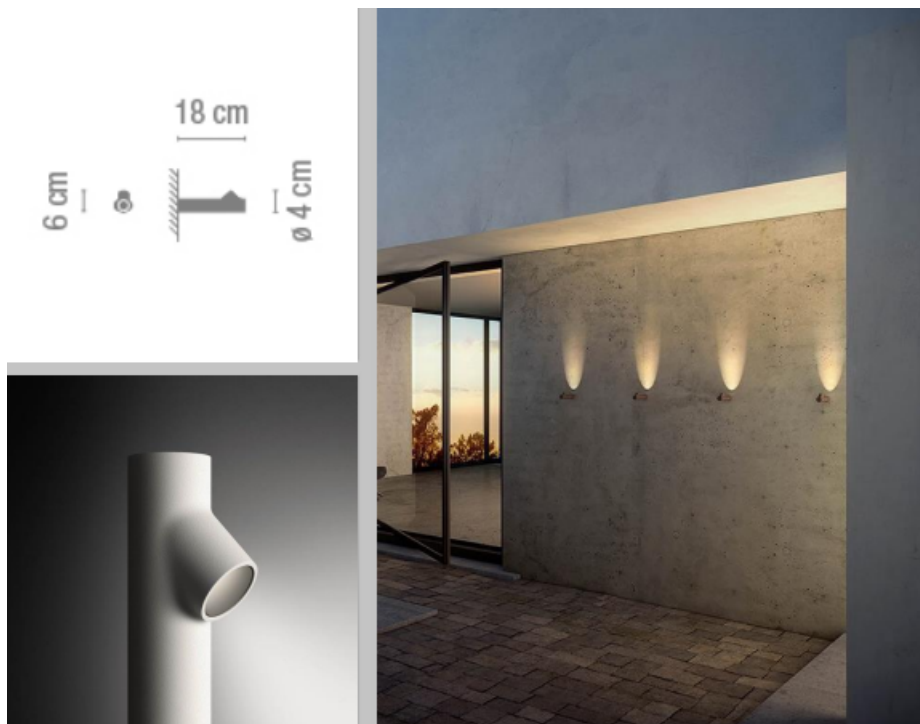

## Bamboo Wall

The Bamboo is a simple and elegant outdoor wall light. LED allows products like this to exist and to push the boundaries of design. The Bamboo makes the perfect outdoor light for your garden. It comes in three finishes, Off-white, Matt Oxide, Matt Khaki and the materials consist of Methacrylate, Resin and Fiberglass.

### Technical details

Code	Bamboo Wall	Lamp	1X LED 2.1W 700mA
Finish options	Shown Above	Beam options	-
Dimensions	Shown Above	Lumen output	199 lm
Material	Shown Above	Colour temp	2700k
Net Weight	0.81kg	Colour rendering	CRI>80
IP rating	65	Power source	100-240V
UGR	-	Power consumption	-
Operating temps	-	Accessories	-