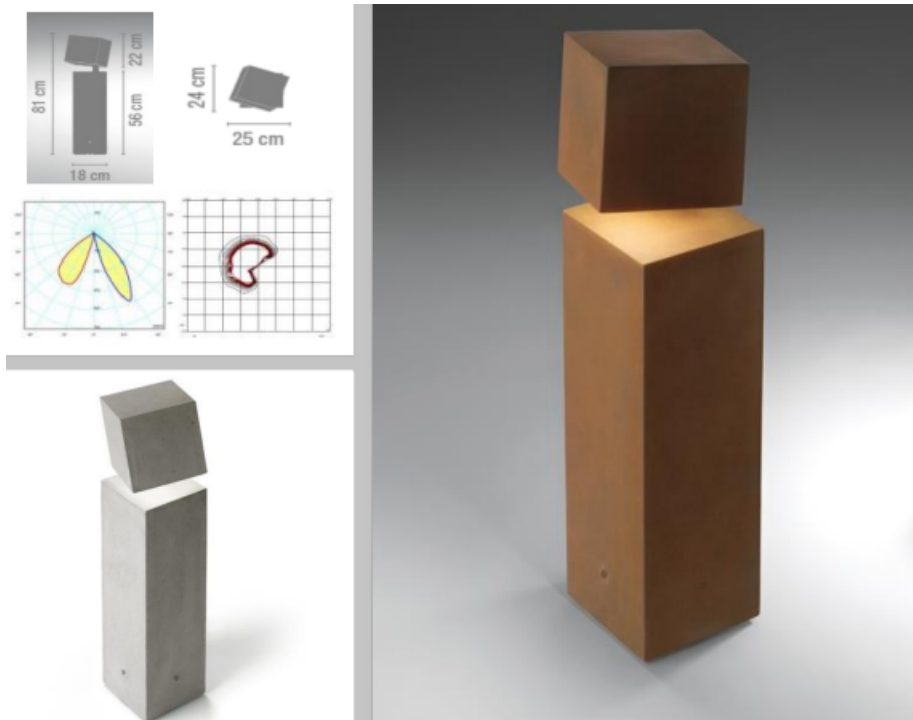

# Break

Outdoor bollard light designed by Xucia & Alemany, it gives a pleasant, subtle light through the methacrylate diffuser, and is designed for year round outdoor use. Available in khaki lacquer, oxide lacquer and concrete.

## Technical details

Code	Break-4101	Lamp	1x LED 6.2W 350mA
Finish options	Shown Above	Beam options	-
Dimensions	81x18x78cm	Lumen output	-
Material	Concrete	Colour temp	-
Net Weight	11.8kg	Colour rendering	-
IP rating	66	Power source	4.9w
UGR	-	Power consumption	-
Operating temps	-	Accessories	-