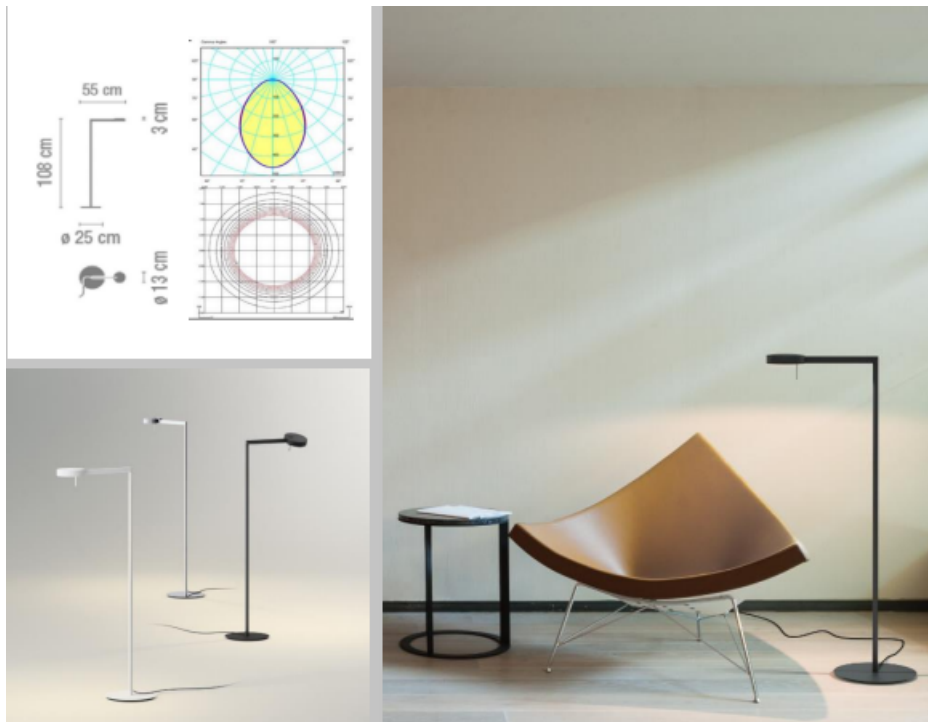

Swing

Floor lamp perfect for reading. Designed by Lievore, Altherr and Molina. It's available in three finishes; chrome, graphite grey and matt white. There are three finish options which are satin white, aluminum and sating black. It also has a switch on the cable and an adjustable metal diffuser.

Technical details

Code	Swing	Lamp	E27 230V 9W
Finish options	Shown Above	Beam options	-
Dimensions	Shown Above	Lumen output	460
Material	Metal	Colour temp	-
Net Weight	6.3kg	Colour rendering	-
IP rating	20	Power source	-
UGR	-	Power consumption	-
Operating temps	-	Accessories	-