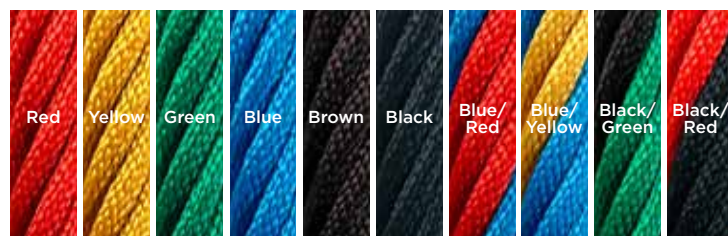

Shade Colors | More Available!

Steel Deck Colors

Recycled Deck & Post Colors

*May affect delivery lead time.

Ascend Rope Colors

Belt Seat Colors

Color Schemes

Succulent

- Champagne
- Royal Purple
- Light Green
- Steel Gray

NEW! Shade Color Recommendation

NEW! Espresso

- Vanilla
- Brown
- Beige
- Cream

Nature Trail

- Brown
- Beige
- Spring Green
- Orange
- Beige

Northern Lights

- Dark Blue
- Champagne
- Black
- Light Green
- Silver

Earth

- Spring Green
- Blue
- Beige
- Brown
- Rivergum Green

Deep Ocean

- Bronze
- Champagne
- White
- Sky Blue
- Blue
- Silver

Wilderness

- Green
- Beige
- White
- Light Green
- Brown
- Forest Green

- Metallic
- Yellow
- Spring Green
- Red
- White
- Rivergum Green

NEW! Oasis

- White
- Blue
- Spring Green
- Orange
- True Blue

Van Gogh

- Bronze
- Metallic
- Champagne
- Periwinkle
- Steel Gray