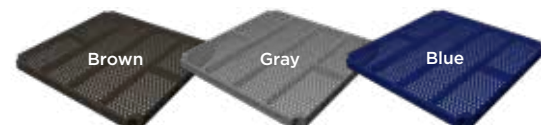

Color Options

Metal Colors

Gloss

Matte or Metallic

Plastic Colors

Activity Panel & Panel Colors

Solid Core

Sandwich Core

Shade Colors | More Available!

Steel Deck Colors

Recycled Deck & Post Colors

*May affect delivery lead time.

Ascend Rope Colors

Belt Seat Colors

Color Schemes

Succulent

- Champagne
- Royal Purple
- Light Green
- Steel Gray

NEW! Shade Color Recommendation

NEW! Espresso

- Vanilla
- Brown
- Beige
- Cream

Nature Trail

- Brown
- Beige
- Spring Green
- Orange
- Beige

Northern Lights

- Metallic
- Yellow
- Spring Green
- Red
- White
- Rivergum Green

NEW! Oasis

- White
- Blue
- Spring Green
- Orange
- True Blue

Van Gogh

- Bronze
- Metallic
- Champagne
- Periwinkle
- Steel Gray